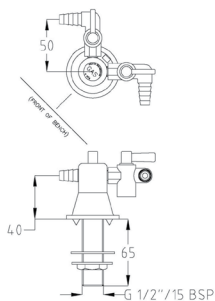

GalvinLab™ Chrome Plated Brass Lab 2-Way Right Angle Gas Turret Type 40 DPW - 90° with Non-Return Valve

85