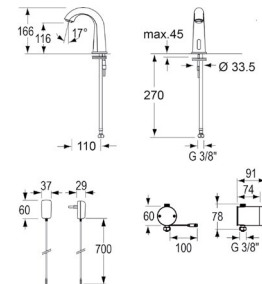

Conti Electronic Flamingo Infrared Hob Basin Tap
without Temperature Mixer - Mains Power

36

LEAD SAFE™ **TZ-FL20SM**