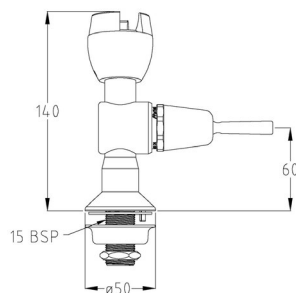

Ezy-Drink® Chrome Plated Brass
Vertical Lever Action Drinking Bubbler Tap RH - MI

05

170.11.34.00

TD00L-RM