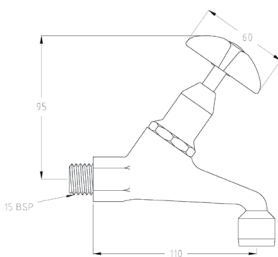

Vandal Resistant Chrome Plated Brass J/V Deluxe Bib Tap Aerated - Cold

49882

Vandal Resistant Chrome Plated Brass J/V Deluxe Bib Tap Aerated - Hot

49886

Vandal Resistant Chrome Plated Brass
J/V Deluxe Bib Tap (NSW) Cold with 8LPM Aerated