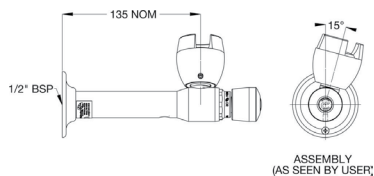

23

170.50.13.01

TD90P

Ezy-Drink® 316 Stainless Steel
Lead Safe™ Horizontal Push Button Drinking Bubbler Tap - FI

24

TD90XP

Galvin Clear LEAD SAFE™ TDBFXEB

Galvin Clear LEAD SAFE™ 170.10.10.00
TDBUBO