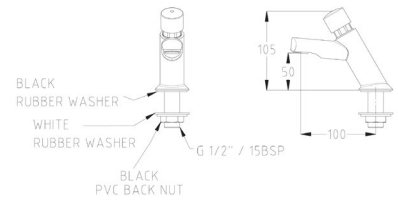

34

LEAD SAFE™ **368696X**

Ezy-Push® Chrome Plated Brass
Lead Safe™ Timeflow Push Button Pillar Tap - MI

35

LEAD SAFE™ **173.15.21.00**

Conti Electronic Flamingo Infrared Hob Basin Tap
without Temperature Mixer - Mains Power