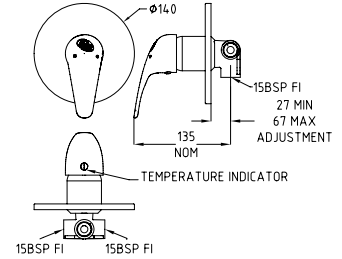

TM-BASXD

TM-BASCPD

TM-SHWX

TM-SHWCP

CliniLever® Chrome Plated Brass
Single Lever Shower Mixer with 165 Accessible Lever

TM-SHWCPD

CliniLever® Single Lever Sink Mixer 250 Reach

TM-SNKX