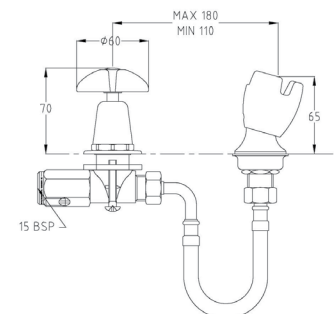

10

LEAD SAFE™

TD00XP-RM

Ezy-Drink® Chrome Plated
Brass Remote Cam Action Drinking Bubbler Tap - FI

11

LEAD SAFE™

170.81.15.01

TD15C