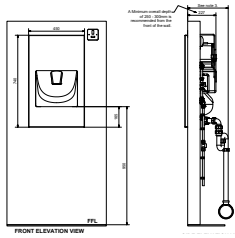

38

LEAD SAFE™ **THR11-CW-SS**

Wallgate Automatic Hand Wash Dryer with Stainless Steel Fascia and Instantaneous Water Heater

39

THR11-ST

GalvinCare® Chrome Plated Brass Mental Health Anti-Ligature Wall Mounted Shower Rose 65 - Std