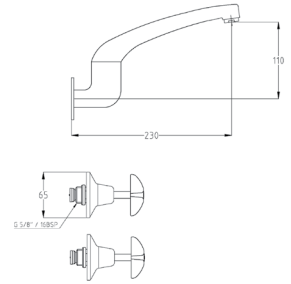

58

49946

Vandal Resistant Chrome Plated Brass
J/V Wall Sink Set (NSW) with 120H Swivel G/Neck & V/R Aerated

59

49949

Vandal Resistant Chrome Plated Brass
Wall Mounted Sink Set with Swivel Upswept Outlet

60

49952