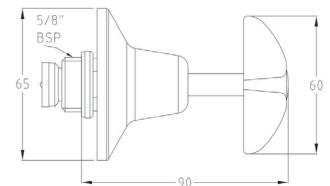

Vandal Resistant Chrome Plated Brass Wall Top Assembly
with Jumper Valve - MI_Hot

52

49916