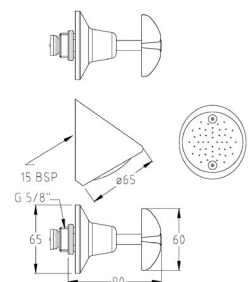

Vandal Resistant Chrome Plated Brass
J/V Shower Set (NSW) with Vandal Resistant Shower

63

49976