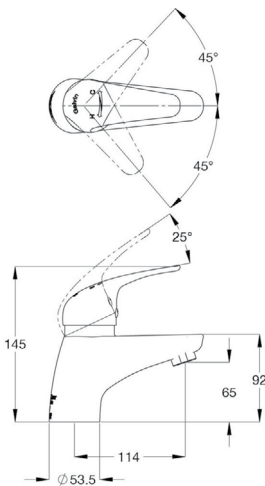

CliniLever® Single Lever Basin Mixer

41