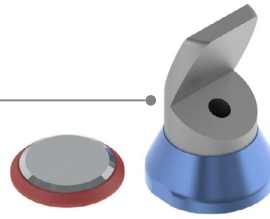

Ezy-Drink® Chrome Plated
Brass Remote Push Button Drinking Bubbler Tap - FI

12

Ezy-Drink® 316 Stainless Steel
Lead Safe™ Remote Electronic Drinking Bubbler Tap - FI (Battery)

13

Ezy-Drink® 316 Stainless Steel
Lead Safe™ Remote Electronic Drinking Bubbler Tap - FI (Mains)

14

Ezy-Drink® 316 Stainless Steel
Lead Safe™ Remote Push Button Drinking Bubbler Tap - FI

15

Ezy-Drink® 316 Stainless Steel
Lead Safe™ Remote Electronic Drinking Bubbler Metal Tap - FI (Battery)

16

LEAD SAFE™

TD25XEB

Ezy-Drink® Chrome Plated
Brass 45° Cam Action Drinking Bubbler Tap - FI

17

TD45C

Ezy-Drink® Chrome Plated
Brass 45° Lever Action Drinking Bubbler Tap - FI

18

TD45L

Ezy-Drink® Chrome Plated
Brass 45° Push Button Drinking Bubbler Tap - FI