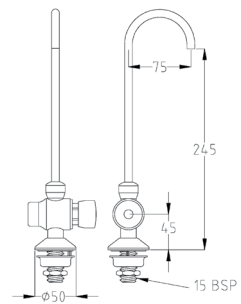

Ezy-Drink® Chrome Plated Brass Hob Mounted Bottle Filler Tap RH - MI

01

170.13.33.00

34983

Ezy-Drink® Chrome Plated Brass Wall Mounted Lever Action Bottle Filler

02

170.53.14.00

34990