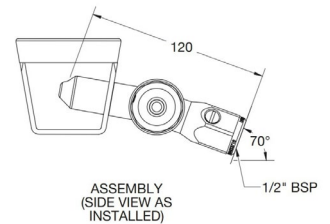

TD25XEB

Ezy-Drink® Chrome Plated
Brass 45° Cam Action Drinking Bubbler Tap - FI

17

TD45C

Ezy-Drink® Chrome Plated
Brass 45° Lever Action Drinking Bubbler Tap - FI

18

TD45L

Ezy-Drink® Chrome Plated
Brass 45° Push Button Drinking Bubbler Tap - FI