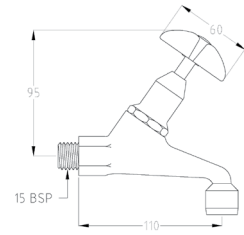

Vandal Resistant Chrome Plated Brass
J/V Deluxe Bib Tap (NSW) Cold with 8LPM Aerated

49

49906