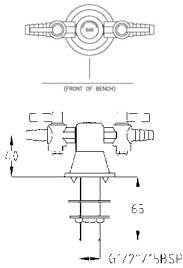

GalvinLab™ Chrome Plated Brass Lab 2-Way Straight Gas Turret Type 39 - 180°

83

TG39C