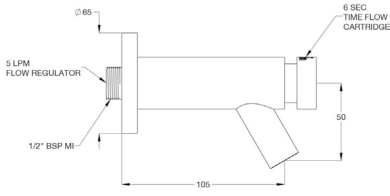

Ezy-Push® 316 Stainless Steel Lead Safe™ Timeflow Push Button Deluxe Bib Tap 6 Sec - MI

29

368667X