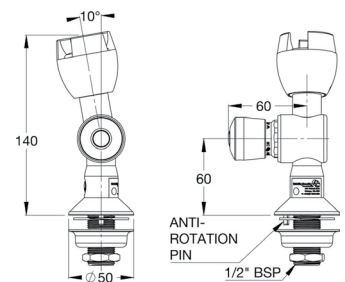

Ezy-Drink® 316 Stainless Steel
Lead Safe™ Vertical Push Button Drinking Bubbler Tap LH - MI

09

LEAD SAFE™

TD00XP-LM