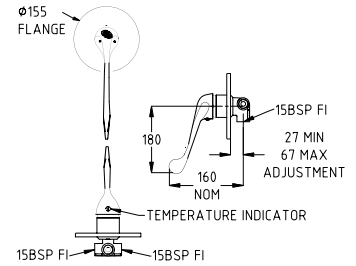

TM-BASXD

TM-BASCPD

TM-SHWX

TM-SHWCP

CliniLever® Chrome Plated Brass
Single Lever Shower Mixer with 165 Accessible Lever

TM-SHWCPD

CliniLever® Single Lever Sink Mixer 250 Reach

TM-SNKX