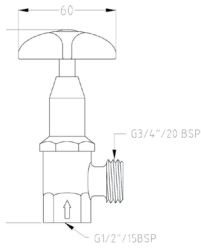

Vandal Resistant Chrome Plated Brass
J/V Washing Machine Tap - Hot

54