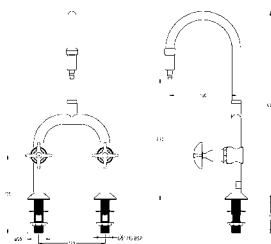

GalvinLab™ Chrome Plated Brass Lab Set H&C Mixing Unit Type 13 Swivel J/V #16XT Tube Nozzle

66

TL13SJ16C