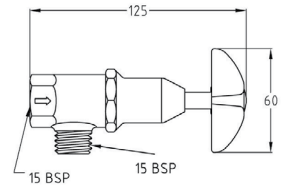

Vandal Resistant Chrome Plated Brass
J/V Cistern Tap - Cold

61

49953