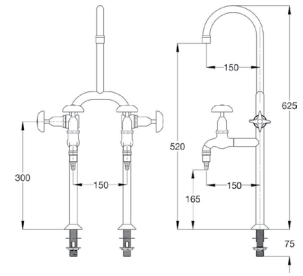

66

TL13SJ16C

GalvinLab™ Chrome Plated Brass Lab Set H&C Mixing Unit Type 13 Swivel J/V #1 Aerator

67

TL13SJ1C

GalvinLab™ Chrome Plated Brass Lab Set
H&C Mixing Unit Type 14 Fixed J/V #1 Aerator & #16XT Tube Nozzle

68

TL14FJ1-16C

GalvinLab™ Chrome Plated Brass Lab Set
H&C Mixing Unit Type 14 Swivel J/V #16XT Tube Nozzle

69

TL14SJ16C

GalvinLab™ Chrome Plated Brass Lab Set
1-Way Type 16 Downswept Fixed J/V #16XT Tube Nozzle - 5LPM