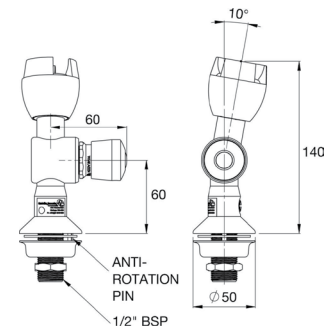

Ezy-Drink® 316 Stainless Steel
Lead Safe™ Vertical Push Button Drinking Bubbler Tap RH - MI

10

LEAD SAFE™

TD00XP-RM

Ezy-Drink® Chrome Plated
Brass Remote Cam Action Drinking Bubbler Tap - FI

11

LEAD SAFE™

170.81.15.01

TD15C