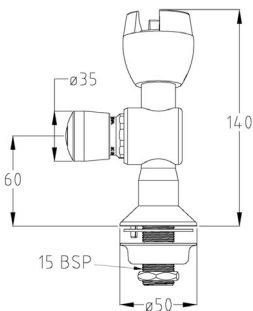

05

170.11.34.00

TD00L-RM

Ezy-Drink® Chrome Plated Brass
Vertical Push Button Drinking Bubbler Tap LH - MI

06

170.11.23.01

TD00P-LM

Ezy-Drink® Chrome Plated Brass
Vertical Push Button Drinking Bubbler Tap RH - FI