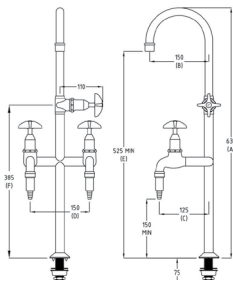

GalvinLab™ Chrome Plated Brass Lab Set 3-Way Type 7 Fixed J/V #1 Aerator & #16XT Tube Nozzle

64

TL07FJ1-16C

GalvinLab™ Chrome Plated Brass Lab Set 2-Way Type 8 Swivel J/V #16XT Tube Nozzle

65

TL08SJ16C

GalvinLab™ Chrome Plated Brass Lab Set H&C Mixing Unit Type 13 Swivel J/V #16XT Tube Nozzle