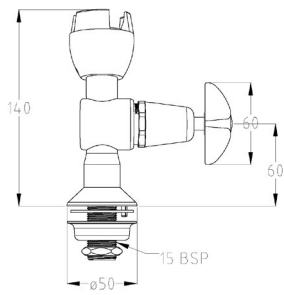

Ezy-Drink® 316 Stainless Steel Lead Safe™ Remote Bottle Filler and Stem

03

85326X

Ezy-Drink® Chrome Plated Brass
Vertical Cam Action Drinking Bubbler Tap RH - MI

04

170.11.35.01

TD00C-RM

Ezy-Drink® Chrome Plated Brass
Vertical Lever Action Drinking Bubbler Tap RH - MI