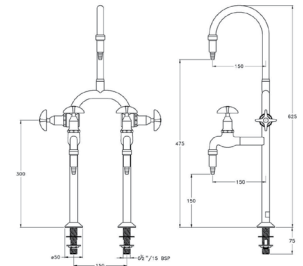

68

TL14FJ1-16C

GalvinLab™ Chrome Plated Brass Lab Set
H&C Mixing Unit Type 14 Swivel J/V #16XT Tube Nozzle

69

TL14SJ16C

GalvinLab™ Chrome Plated Brass Lab Set
1-Way Type 16 Downswept Fixed J/V #16XT Tube Nozzle - 5LPM