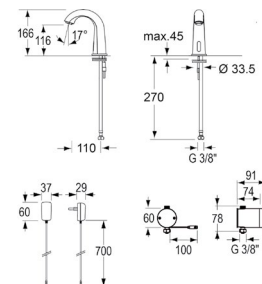

Conti Electronic Flamingo Infrared Hob Basin Tap
without Temperature Mixer - Battery

37

LEAD SAFE™ **TZ-FL20SB**

Wallgate Automatic Hand Wash Dryer
with Solid Surface Fascia & Bowl without Instantaneous Water Heater

38

LEAD SAFE™ **THR11-CW-SS**