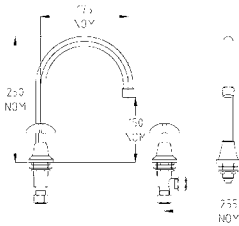

54

49924

Vandal Resistant Chrome Plated Brass
J/V Pillar Tap (NSW) Cold with Vandal Resistant 8 LPM Aerated

55

49939

Vandal Resistant Chrome Plated Brass
J/V Hob Sink Set Aerated

56

49940