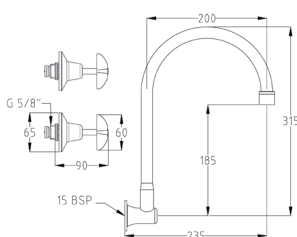

Vandal Resistant Chrome Plated Brass
J/V Wall Sink Set (NSW) with 180H Swivel G/Neck & V/R Aerated

58