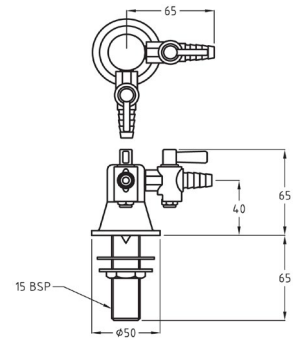

83

**TG39C**

GalvinLab™ Chrome Plated Brass Lab 2-Way Right Angle Gas Turret Type 39 - 180°

84

**TG39RAC**

GalvinLab™ Chrome Plated Brass Lab 2-Way Right Angle Gas Turret Type 40 DPW - 90° with Non-Return Valve

85

**TG40.DRAC**

TG40C

TG40RAC

TG41C

TG42C

For indicative pricing and further product information including certifications and compliance approvals, please visit our website galvinengineering.com.au.

We design and supply specialised commercial taps and fixtures for better health and safer communities.