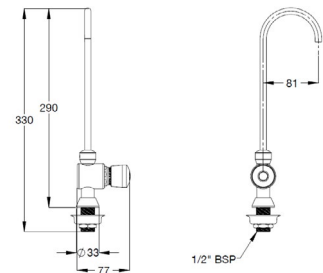

Ezy-Drink® Chrome Plated Brass Hob Mounted Bottle Filler Tap RH - MI

01

170.13.33.00

34983

Ezy-Drink® Chrome Plated Brass Wall Mounted Lever Action Bottle Filler

02

170.53.14.00

34990