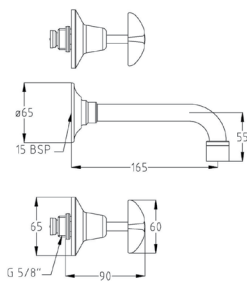

Vandal Resistant Chrome Plated Brass
J/V Wall Sink Set (NSW) with 165 Fixed Spout & V/R Aerated

57