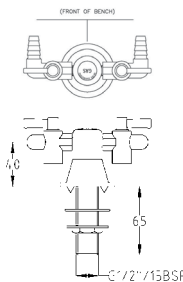

GalvinLab™ Chrome Plated Brass Lab 2-Way Right Angle Gas Turret Type 39 - 180°

84

TG39RAC