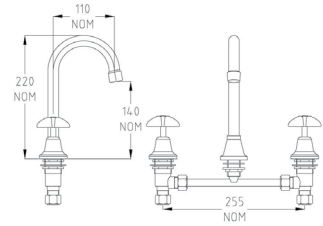

49

49906

Vandal Resistant Chrome Plated Brass
J/V Basin Set (NSW) with Vandal Resistant 6LPM Aerated

50

49910

Vandal Resistant Chrome Plated Brass Wall Top Assembly
with Jumper Valve - MI_Cold

51

49913