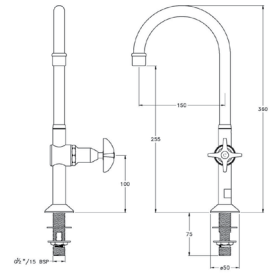

72

TL16.DFJ8CL

GalvinLab™ Chrome Plated Lab Set
1-Way Type 16 Upswept Swivel J/V #1 Aerator

73

TL16.USJ1C

GalvinLab™ Chrome Plated Brass Lab Set
1-Way Type 16 Fixed J/V #16XT Tube Nozzle

74

TL16FJ16C

GalvinLab™ Chrome Plated Brass Lab Set 1-Way Type 16 Fixed J/V #1 Aerator

75

TL16FJ1C

GalvinLab™ Chrome Plated Brass Lab Set
1-Way Type 16 Swivel J/V #16XT Tube Nozzle

76

TL16SJ16C

TL16SJ1C

GalvinLab™ Chrome Plated Brass Lab Set
1-Way R/A Valve Type 17 Fixed J/V #16XT Tube Nozzle