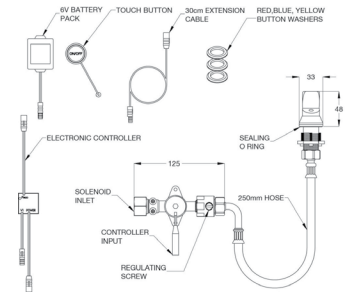

Ezy-Drink® 316 Stainless Steel
Lead Safe™ Remote Electronic Drinking Bubbler Metal Tap - FI (Battery)

16

LEAD SAFE™

TD25XEB