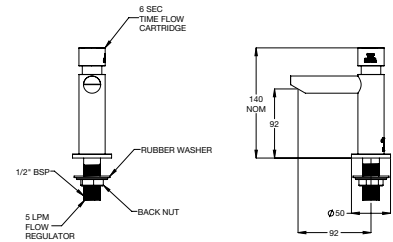

Ezy-Push® 316 Stainless Steel
Lead Safe™ Timeflow Push Button Pillar Tap 6 Sec - MI

34

LEAD SAFE™ **368696X**