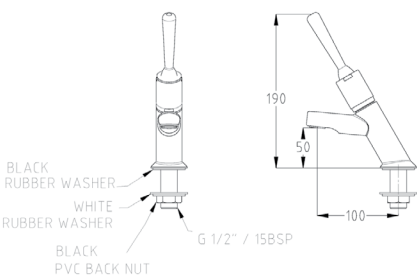

30

368690

Ezy-Push® Chrome Plated Brass Timeflow Push Button Pillar Tap - Temperature Mixing

31

173.15.61.00

368696MX

Ezy-Lever Chrome Plated Brass Timeflow Lever Action Vandal Resistant Pillar Tap - MI

32