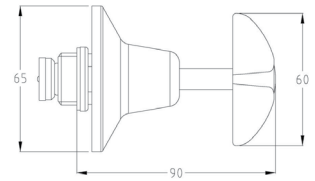

49

49906

Vandal Resistant Chrome Plated Brass
J/V Basin Set (NSW) with Vandal Resistant 6LPM Aerated

50

49910

Vandal Resistant Chrome Plated Brass Wall Top Assembly
with Jumper Valve - MI_Cold

51

49913