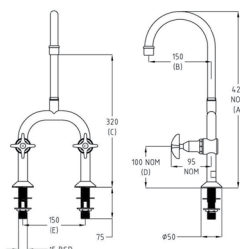

GalvinLab™ Chrome Plated Brass Lab Set H&C Mixing Unit Type 13 Swivel J/V #1 Aerator

67

TL13SJ1C