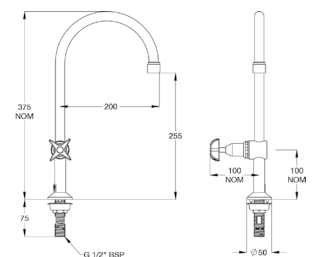

TL16.DFJ8CL