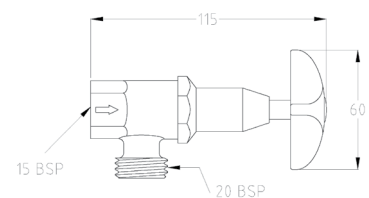

Vandal Resistant Chrome Plated Brass Wall Top Assembly
with Jumper Valve - MI_Hot

52

49916

Vandal Resistant Chrome Plated Brass
J/V Washing Machine Tap - Cold

53

49920

Vandal Resistant Chrome Plated Brass
J/V Washing Machine Tap - Hot