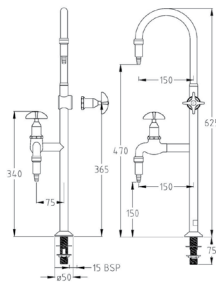

GalvinLab™ Chrome Plated Brass Lab Set 3-Way Type 7 Fixed J/V #1 Aerator & #16XT Tube Nozzle

64

TL07FJ1-16C

GalvinLab™ Chrome Plated Brass Lab Set 2-Way Type 8 Swivel J/V #16XT Tube Nozzle

65

TL08SJ16C

GalvinLab™ Chrome Plated Brass Lab Set H&C Mixing Unit Type 13 Swivel J/V #16XT Tube Nozzle