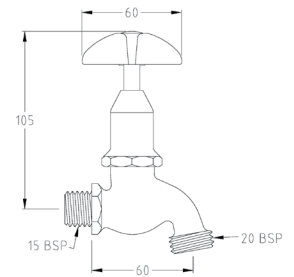

Vandal Resistant Chrome Plated Brass
J/V Cistern Tap - Cold

61

49953

Vandal Resistant Chrome Plated Brass
J/V Hose Tap - Cold

62

49965

Vandal Resistant Chrome Plated Brass
J/V Shower Set (NSW) with Vandal Resistant Shower