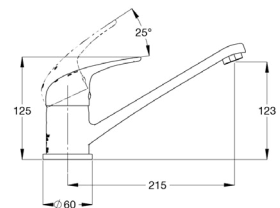

TM-SHWX

TM-SHWCP

CliniLever® Chrome Plated Brass
Single Lever Shower Mixer with 165 Accessible Lever

TM-SHWCPD

CliniLever® Single Lever Sink Mixer 250 Reach

TM-SNKX

TM-SNKCP