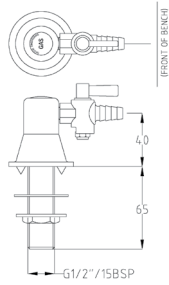

GalvinLab™ Chrome Plated Brass Lab 2-Way Straight Gas Turret Type 39 - 180°

83

TG39C

GalvinLab™ Chrome Plated Brass Lab 2-Way Right Angle Gas Turret Type 39 - 180°

84

TG39RAC

GalvinLab™ Chrome Plated Brass Lab 2-Way Right Angle Gas Turret Type 40 DPW - 90° with Non-Return Valve

85