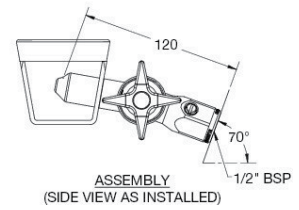

Ezy-Drink® Chrome Plated
Brass 45° Cam Action Drinking Bubbler Tap - FI

17

TD45C