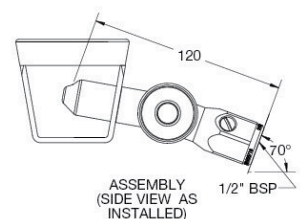

Ezy-Drink® Chrome Plated
Brass 45° Push Button Drinking Bubbler Tap - FI

19

TD45P