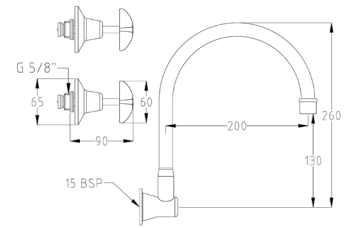

58

49946

Vandal Resistant Chrome Plated Brass
J/V Wall Sink Set (NSW) with 120H Swivel G/Neck & V/R Aerated

59

49949

Vandal Resistant Chrome Plated Brass
Wall Mounted Sink Set with Swivel Upswept Outlet

60

49952