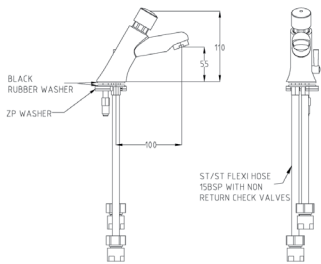

Ezy-Push® Chrome Plated Brass Timeflow Push Button Pillar Tap - Temperature Mixing

31

173.15.61.00

368696MX