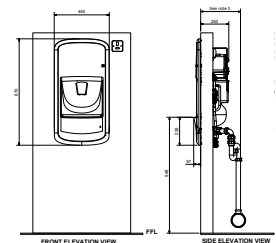

Ezy-Push® 316 Stainless Steel
Lead Safe™ Timeflow Push Button Pillar Tap 6 Sec - MI

34

LEAD SAFE™ **368696X**

Ezy-Push® Chrome Plated Brass
Lead Safe™ Timeflow Push Button Pillar Tap - MI

35

LEAD SAFE™ **173.15.21.00**

Conti Electronic Flamingo Infrared Hob Basin Tap
without Temperature Mixer - Mains Power

36

LEAD SAFE™ **TZ-FL20SM**

Conti Electronic Flamingo Infrared Hob Basin Tap
without Temperature Mixer - Battery

37

LEAD SAFE™ **TZ-FL20SB**

Wallgate Automatic Hand Wash Dryer
with Solid Surface Fascia & Bowl without Instantaneous Water Heater

38

LEAD SAFE™ **THR11-CW-SS**