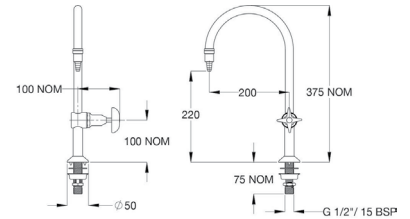

TL16.DFJ16C