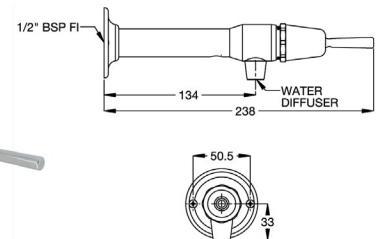

Ezy-Drink® Chrome Plated Brass Hob Mounted Bottle Filler Tap RH - MI

01

170.13.33.00

34983

Ezy-Drink® Chrome Plated Brass Wall Mounted Lever Action Bottle Filler

02

170.53.14.00

34990