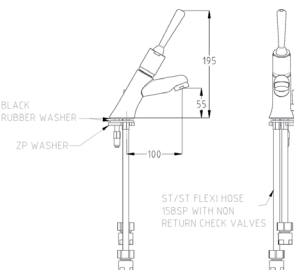

Galvin Clear LEAD SAFE™ 173.46.21.00
368667

Galvin Clear LEAD SAFE™ 173.46.23.00
368667VRL

Ezy-Push® 316 Stainless Steel Lead Safe™ Timeflow Push Button Deluxe Bib Tap 6 Sec - MI

29

368667X

Ezy-Push® Chrome Plated Brass Timeflow Push Button Pillar Tap 15 Sec - MI

30

368690

Ezy-Push® Chrome Plated Brass Timeflow Push Button Pillar Tap - Temperature Mixing

31

173.15.61.00

368696MX

Ezy-Lever Chrome Plated Brass Timeflow Lever Action Vandal Resistant Pillar Tap - MI

32

173.15.23.00

368696VRL

Ezy-Lever Chrome Plated Brass Timeflow Lever Action Vandal Resistant Pillar Tap - Temperature Mixing

33

173.15.63.00

368696VRLMX

Ezy-Push® 316 Stainless Steel
Lead Safe™ Timeflow Push Button Pillar Tap 6 Sec - MI