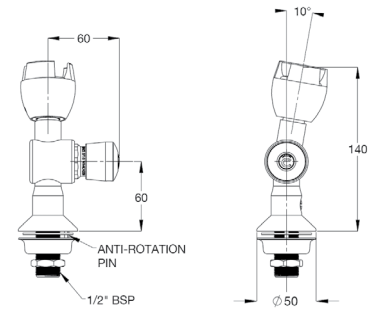

07

170.21.33.01

TD00P-RF

Ezy-Drink® Chrome Plated
Brass Vertical Push Button Drinking Bubbler Tap RH - MI

08

LEAD SAFE™

170.11.33.01

TD00P-RM