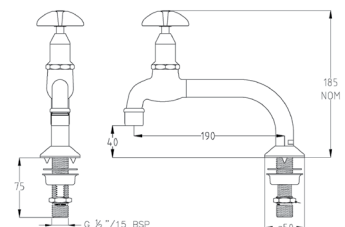

TG37C

GalvinLab™ Chrome Plated Brass Lab Set Bib Tap Bench Mounted
Type 26 Downswept Fixed J/V #8 Vandal Resistant Aerator - 5LPM