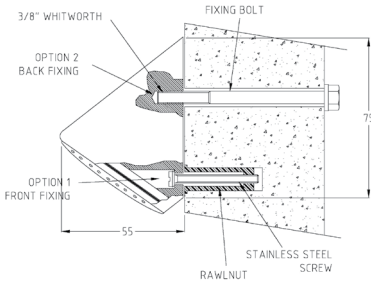

GalvinCare® Chrome Plated Brass Mental Health Anti-Ligature Wall Mounted Shower Rose 65 - Std

40