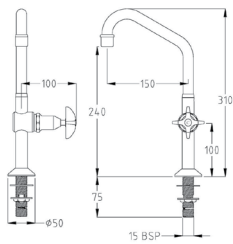

GalvinLab™ Chrome Plated Lab Set
1-Way Type 16 Upswept Swivel J/V #1 Aerator

73

TL16.USJ1C