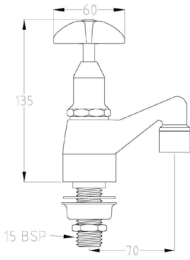

Vandal Resistant Chrome Plated Brass
J/V Pillar Tap (NSW) Cold with Vandal Resistant 8 LPM Aerated

55