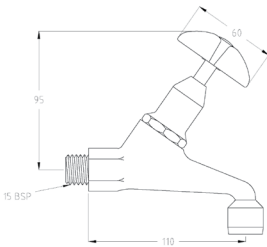

Vandal Resistant Chrome Plated Brass J/V Deluxe Bib Tap Aerated - Cold

49882

Vandal Resistant Chrome Plated Brass J/V Deluxe Bib Tap Aerated - Hot

49886

Vandal Resistant Chrome Plated Brass
J/V Deluxe Bib Tap (NSW) Cold with 8LPM Aerated