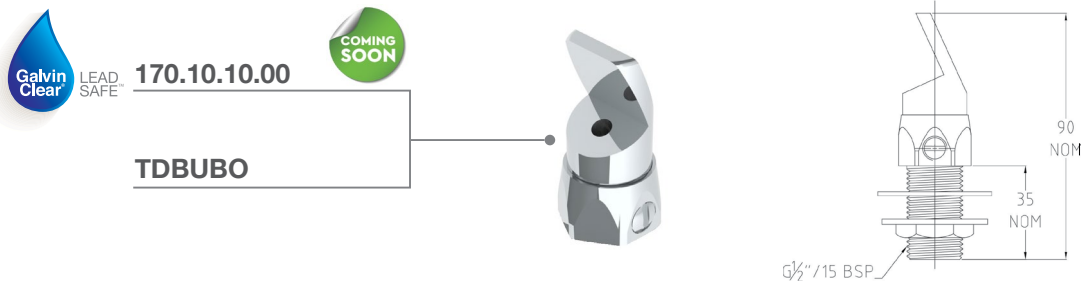

23

170.50.13.01

TD90P

Ezy-Drink® 316 Stainless Steel
Lead Safe™ Horizontal Push Button Drinking Bubbler Tap - FI

24

TD90XP

Galvin Clear LEAD SAFE™ TDBFXEB

Galvin Clear LEAD SAFE™ 170.10.10.00
TDBUBO