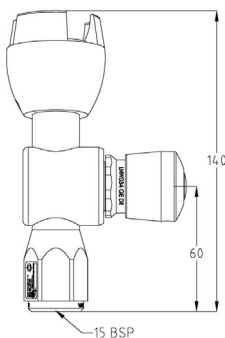

Ezy-Drink® Chrome Plated Brass
Vertical Push Button Drinking Bubbler Tap RH - FI

07

170.21.33.01

TD00P-RF