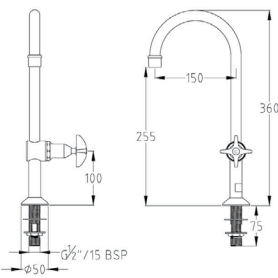

GalvinLab™ Chrome Plated Brass Lab Set 1-Way Type 16 Fixed J/V #1 Aerator

75

TL16FJ1C