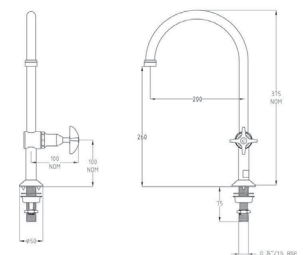

70

TL16.DFJ16C

GalvinLab™ Chrome Plated Brass Lab Set
1-Way Type 16 Downswept Fixed J/V #8 Vandal Resistant Aerator - 5LPM

71

TL16.DFJ8C

GalvinLab™ Chrome Plated Brass Lab Set
1-Way Type 16 DPW Fixed J/V #8 V/R Aerator - 6LPM Left Hand