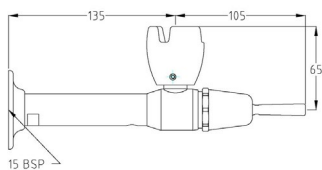

21

170.50.15.01

TD90C

Ezy-Drink® Chrome Plated
Brass Horizontal Lever Action Drinking Bubbler Tap - FI

22

170.50.14.00

TD90L

Ezy-Drink® Chrome Plated
Brass Horizontal Push Button Drinking Bubbler Tap - FI