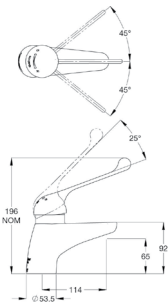

40

40691

CliniLever® Single Lever Basin Mixer

41

TM-BASX

TM-BASCP

CliniLever® Single Lever Basin Mixer with 165 Accessible Lever

42