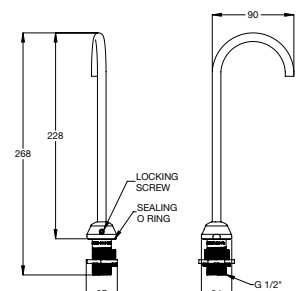

Ezy-Drink® 316 Stainless Steel Lead Safe™ Remote Bottle Filler and Stem

03

85326X