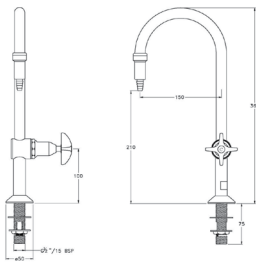

72

TL16.DFJ8CL

GalvinLab™ Chrome Plated Lab Set
1-Way Type 16 Upswept Swivel J/V #1 Aerator

73

TL16.USJ1C

GalvinLab™ Chrome Plated Brass Lab Set
1-Way Type 16 Fixed J/V #16XT Tube Nozzle

74

TL16FJ16C

GalvinLab™ Chrome Plated Brass Lab Set 1-Way Type 16 Fixed J/V #1 Aerator

75

TL16FJ1C

GalvinLab™ Chrome Plated Brass Lab Set
1-Way Type 16 Swivel J/V #16XT Tube Nozzle

76

TL16SJ16C

TL16SJ1C

GalvinLab™ Chrome Plated Brass Lab Set
1-Way R/A Valve Type 17 Fixed J/V #16XT Tube Nozzle