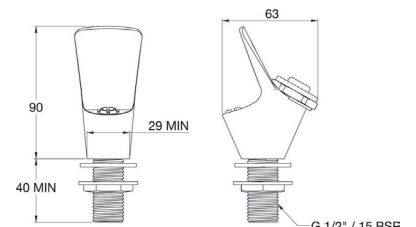

19

TD45P

Ezy-Drink® Chrome Plated
Brass Mini Push Button Drinking Bubbler Tap - MI

20

LEAD SAFE™

170.10.43.01

TD70MP

Ezy-Drink® Chrome Plated
Brass Horizontal Cam Action Drinking Bubbler Tap - FI