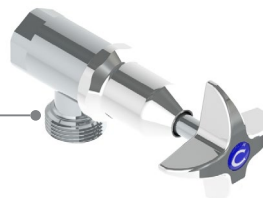

Vandal Resistant Chrome Plated Brass Wall Top Assembly
with Jumper Valve - MI_Hot

52

49916

Vandal Resistant Chrome Plated Brass
J/V Washing Machine Tap - Cold

53

49920

Vandal Resistant Chrome Plated Brass
J/V Washing Machine Tap - Hot