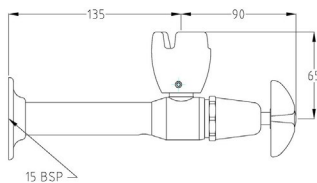

Ezy-Drink® Chrome Plated
Brass Horizontal Cam Action Drinking Bubbler Tap - FI

21