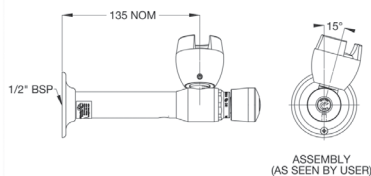

Ezy-Drink® Chrome Plated
Brass Horizontal Push Button Drinking Bubbler Tap - FI

23