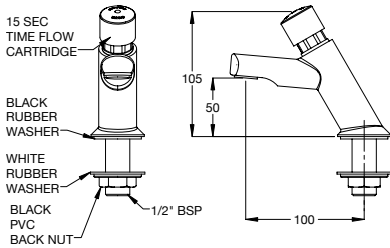

Ezy-Push® Chrome Plated Brass Timeflow Push Button Pillar Tap 15 Sec - MI

30

368690