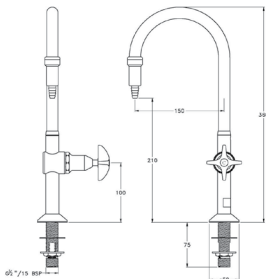

72

TL16.DFJ8CL

GalvinLab™ Chrome Plated Lab Set
1-Way Type 16 Upswept Swivel J/V #1 Aerator

73

TL16.USJ1C

GalvinLab™ Chrome Plated Brass Lab Set
1-Way Type 16 Fixed J/V #16XT Tube Nozzle

74

TL16FJ16C

GalvinLab™ Chrome Plated Brass Lab Set 1-Way Type 16 Fixed J/V #1 Aerator

75

TL16FJ1C

GalvinLab™ Chrome Plated Brass Lab Set
1-Way Type 16 Swivel J/V #16XT Tube Nozzle

76

TL16SJ16C

TL16SJ1C

GalvinLab™ Chrome Plated Brass Lab Set
1-Way R/A Valve Type 17 Fixed J/V #16XT Tube Nozzle

TL17FJ16C

GalvinLab™ Chrome Plated Brass Lab Set
H&C Mixing Unit Type 19 Swivel J/V #16XT Tube Nozzle

TL19SJ16C

GalvinLab™ Chrome Plated Brass Lab Set
H&C Mixing Unit Type 19 Swivel J/V #1 Aerator

TL19SJ1C