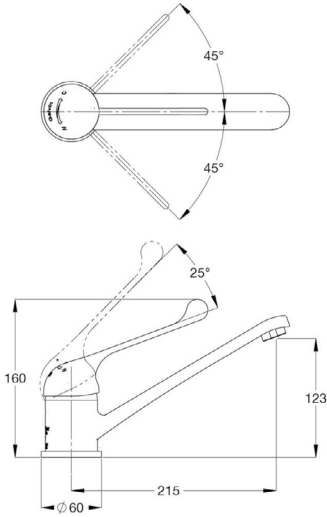

Vandal Resistant Tapware

Designed for heavy use and rough handling, our durable vandal resistant tapware is AS/NZS 3718 approved and finished in an attractive and practical chrome plate.

Vandal Resistant Chrome Plated Brass J/V Deluxe Bib Tap Aerated - Cold

49882

Vandal Resistant Chrome Plated Brass J/V Deluxe Bib Tap Aerated - Hot

49886