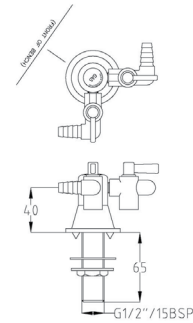

For indicative pricing and further product information including certifications and compliance approvals, please visit our website galvinengineering.com.au.