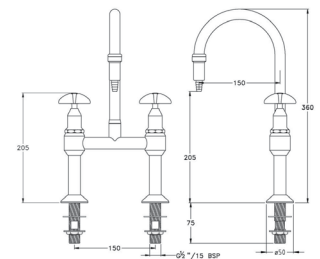

GalvinLab™ Chrome Plated Brass Lab Set
H&C Mixing Unit Type 19 Swivel J/V #16XT Tube Nozzle