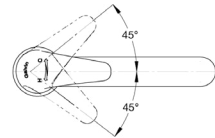

TM-BASXD

TM-BASCPD

TM-SHWX

TM-SHWCP

CliniLever® Chrome Plated Brass
Single Lever Shower Mixer with 165 Accessible Lever

TM-SHWCPD

CliniLever® Single Lever Sink Mixer 250 Reach

TM-SNKX