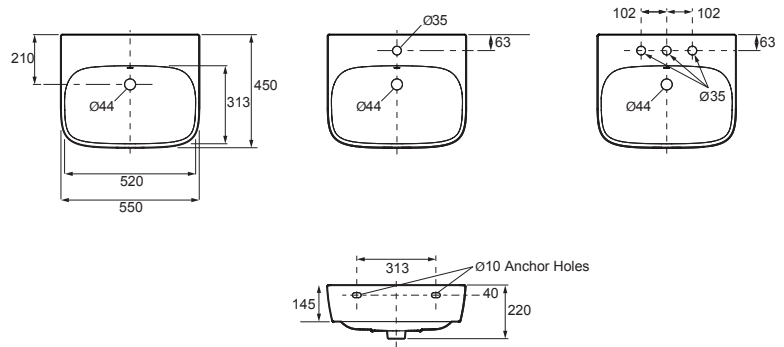

MODERNLIFE™ BASINS

Introducing the ModernLife basin with square/round edging making the perfect complement to the modern bathroom and featuring KOHLER CleanCoat™, an invisible coating that keeps your basin beautiful and stain free.

Wall Hung Basin (One Taphole) 77767K-1-0

Available exclusively from specialist retailers nationally.
For more information, or showroom locations, visit

kohler.com.au

KOHLER®