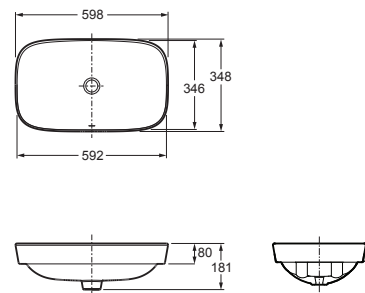

Toilet Suite (WELS Rating: 4 Star, Dual flush 4.5/3L) Slim Seat 78469A-0 / Elite Seat 77766A-0
Set outs: P-trap: 185mm. S-trap: Standard 90-140mm (with vario pan connector and 20mm offset pan collar (supplied).
Optional 160 – 280mm (with long adjustable vario pan connector, not supplied).

Wall Hung Basin (One Taphole) 77767K-1-0

Vessel (No Taphole) 7776T-0

Vessel (One Taphole) 77775T-1-0

Available exclusively from specialist retailers nationally.
For more information, or showroom locations, visit