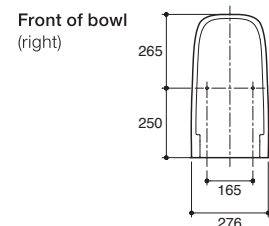

Rimless technology removes areas for waste to accumulate and bacteria to grow. The smooth flushing system covers all areas of the bowl minimizing the chances for waste to remain.

For S-trap Installation (below)
(The recommended dimension for installation can be adjusted according to user preferences and layout)

Toilet Suite (WELS Rating: 4 Star, Dual flush 4.5/3L) Slim Seat 78469A-0 / Elite Seat 77766A-0
Set outs: P-trap: 185mm. S-trap: Standard 90-140mm (with vario pan connector and 20mm offset pan collar (supplied).
Optional 160 – 280mm (with long adjustable vario pan connector, not supplied).