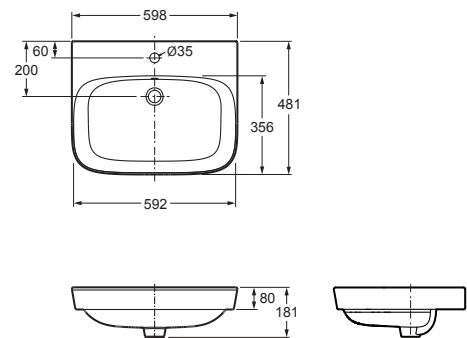

Toilet Suite (WELS Rating: 4 Star, Dual flush 4.5/3L) Slim Seat 78469A-0 / Elite Seat 77766A-0
Set outs: P-trap: 185mm. S-trap: Standard 90-140mm (with vario pan connector and 20mm offset pan collar (supplied).
Optional 160 – 280mm (with long adjustable vario pan connector, not supplied).

Wall Hung Basin (One Taphole) 77767K-1-0

Vessel (No Taphole) 7776T-0

Vessel (One Taphole) 77775T-1-0

Available exclusively from specialist retailers nationally.
For more information, or showroom locations, visit