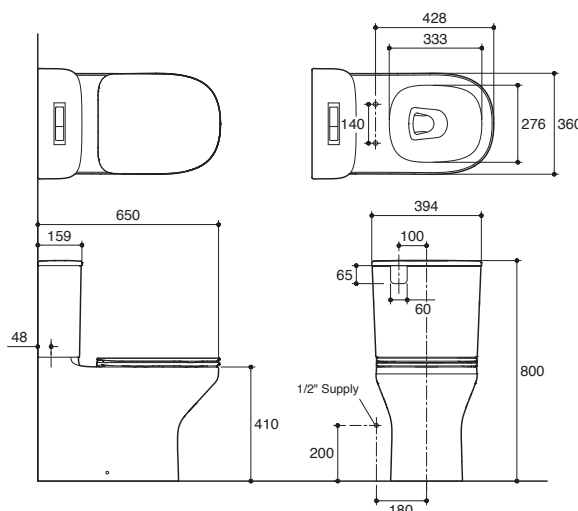

Rimless technology removes areas for waste to accumulate and bacteria to grow. The smooth flushing system covers all areas of the bowl minimizing the chances for waste to remain.

For S-trap Installation (below)
(The recommended dimension for installation can be adjusted according to user preferences and layout)

Toilet Suite (WELS Rating: 4 Star, Dual flush 4.5/3L) Slim Seat 78469A-0 / Elite Seat 77766A-0
Set outs: P-trap: 185mm. S-trap: Standard 90-140mm (with vario pan connector and 20mm offset pan collar (supplied).
Optional 160 – 280mm (with long adjustable vario pan connector, not supplied).