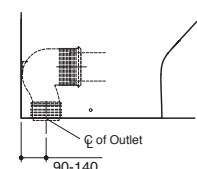

Rimless technology removes areas for waste to accumulate and bacteria to grow. The smooth flushing system covers all areas of the bowl minimizing the chances for waste to remain.

For S-trap Installation (below)
(The recommended dimension for installation can be adjusted according to user preferences and layout)