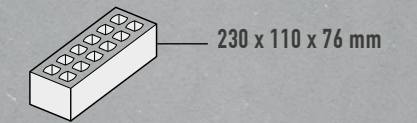

For installation details, specifications and cleaning instructions, go to [pghbricks.com.au/morada](http://pghbricks.com.au/morada)

Morada is available in three sizes

LINEAR

SPLITS

STANDARD

All sizes and colours are Exposure Grade (EXP).  
Note: Allow 8-10 weeks for major orders.