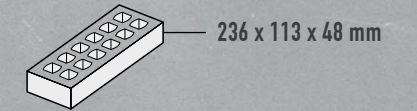

# Colours and Sizes

Made in Spain from ultra fine clay, Morada has a matte, refined finish and designer colour palette. The collection is available in three sizes, from Standard and Splits to the long, sleek look of the Linear shape.

For installation details, specifications and cleaning instructions, go to [pghbricks.com.au/morada](http://pghbricks.com.au/morada)

Morada is available in three sizes

LINEAR

SPLITS

STANDARD

All sizes and colours are Exposure Grade (EXP).  
Note: Allow 8-10 weeks for major orders.