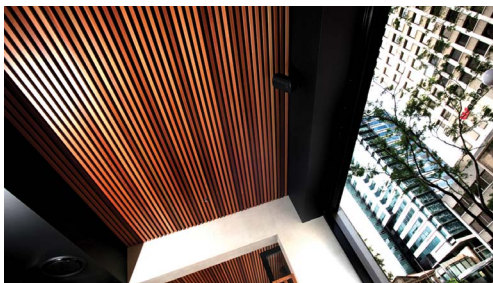

New Architecture Profiles in Western Red Cedar

WESTERN Red Cedar brings unbeatable style, surprising simplicity and incredible functionality to any project.

Cedar Sales profiles in Western Red Cedar are ideal for a huge variety of applications, from panelling, screening and cladding, architraves and trimmings, to windows and doors. They combine a superb look with a proven reputation for performance, endurance and low maintenance.

The Perfect Choice for Sustainability

All Cedar Sales Western Red Cedar profiles have received the prestigious GreenTagCert™ GreenRate Level A Certification. Cedar Sales are also the first in Australia to have attained GreenTagCert™ Certified Platinum Ratings – an extremely high standard – for the majority of their profiles. In addition, all Cedar Sales Western Red Cedar has Chain of Custody PEFC or FSC® Certification.

With a hands-on approach and outstanding customer service, Cedar Sales delivers genuine solutions and value to architects, designers and builders across the country.

CEDAR SALES
genuine solutions

Castelation Two Tone.