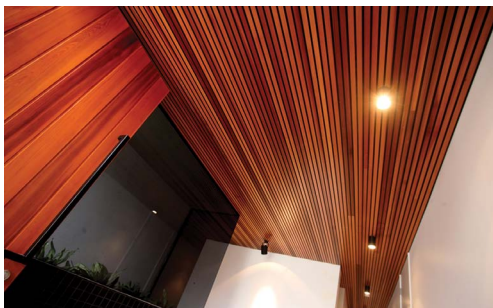

New Architecture Profiles in Western Red Cedar

WESTERN Red Cedar brings unbeatable style, surprising simplicity and incredible functionality to any project.

Cedar Sales profiles in Western Red Cedar are ideal for a huge variety of applications, from panelling, screening and cladding, architraves and trimmings, to windows and doors. They combine a superb look with a proven reputation for performance, endurance and low maintenance.

The Perfect Choice for Sustainability

All Cedar Sales Western Red Cedar profiles have received the prestigious GreenTagCert™ GreenRate Level A Certification. Cedar Sales are also the first in Australia to have attained GreenTagCert™ Certified Platinum Ratings – an extremely high standard – for the majority of their profiles. In addition, all Cedar Sales Western Red Cedar has Chain of Custody PEFC or FSC® Certification.

With a hands-on approach and outstanding customer service, Cedar Sales delivers genuine solutions and value to architects, designers and builders across the country.

CEDAR SALES
genuine solutions

Castelation Two Tone.