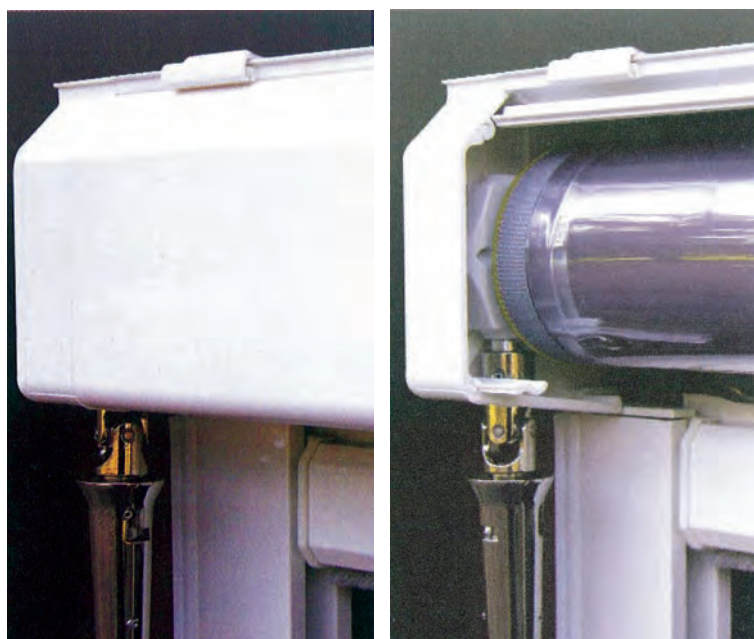

The ERMETIKA Tracked Screen is an innovative vertical closing system for balconies, porches, restaurant forecourts and pergolas. The Ermetika can be wound up and hidden away in summer and provide warmth and rain protection in winter.

**Now you can enjoy
the great outdoors
all year round!**

Why is the ERMETIKA Tracked Screen so unique?

**Outside it is rainy and
windy, but inside its
nice and cosy.**

The powdercoated aluminium guides and headbox, and the clear PVC guarantee protection against the wind and rain.

You can easily and inexpensively provide a comfortable and protected additional room to your house, patio, porch or pergola whilst you stay warm and protected against wind and rain.