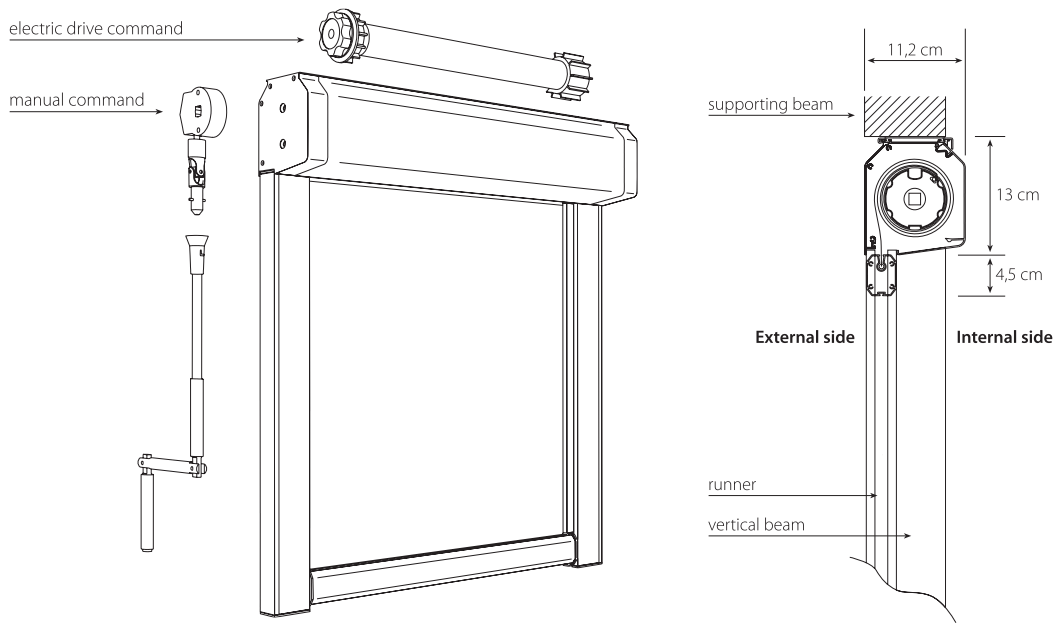

You can easily and inexpensively provide a comfortable and protected additional room to your house, patio, porch or pergola whilst you stay warm and protected against wind and rain.

For restaurant owners you can provide additional seating and cost effectively increase the size of your restaurant and the number of patrons dining by installing the ERMETIKA Tracked Screen

For more information contact Aalta Screen Systems.

**THE CLEAR PVC WALL  
THAT CANNOT BE  
SEEN.....**

**.....BUT YOU CAN  
FEEL THE DIFFERENCE**

**ERMETIKA TYPE A**

MAXIMUM DIMENSIONS  
IN CLEAR PVC  
2500mm WIDTH x 3500mm DROP

**ERMETIKA TYPE B**

MAXIMUM DIMENSIONS  
IN CLEAR PVC with  
PVC REINFORCED PANELS  
3500mm WIDTH x 3500mm DROP

**ERMETIKA TYPE C**

MAXIMUM DIMENSIONS  
IN SOLIS, FLYSCREEN MESH,  
ACRYLIC,  
Consult Sales Representative  
for other fabrics.  
3500mm WIDTH x 3500mm DROP