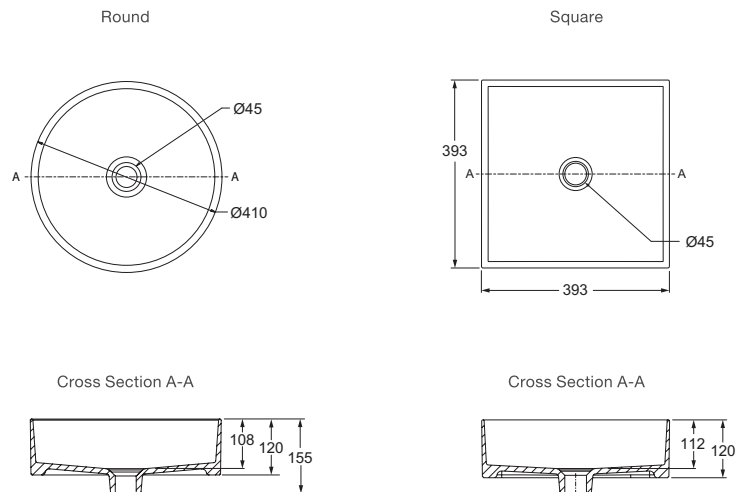

- 6mm slim rim
- Stain resistant
- Bench top installation
- Vitreous china

Mica Vessel Basin Round 90012T-0 / Mica Vessel Basin Square 90011T-0

Available exclusively from specialist retailers nationally.  
For more information, or showroom locations, visit