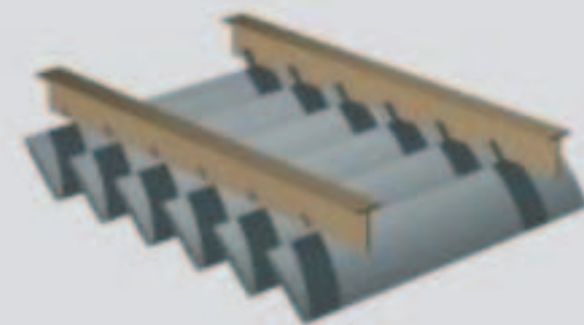

END FIXED SUN LOUVRES

Fix Blades Vertically or Horizontally

Vertical & Overhead End Fixed Louvres

- All Louvretec sun louvres have internal screw fixing ports. This enables the blades to be:
 - set at any pitch (blade pitch) and at any centre (blade centre)
- Blade pitch is an equally important consideration in determining the degree of light, shade, privacy and shelter.
- Louvretec specialises in the supply and installation of aluminium structural sub-frames
- Please contact Louvretec for further details

VERTICAL PANEL END FIXED

OVERHEAD PANEL END FIXED

BRACKET FIXED SUN LOUVRES

Bracket Fix Blades Vertically or Horizontally

Vertical Panels Bracket Fixed

- All Louvretec Airfoil and Maxi Louvres can be bracket fixed, with the blades:
 - set at any angle and at any centre (blade centre)

VERTICAL PANEL BRACKET FIXED

Overhead Panels Bracket Fixed

- Horizontal or overhead louvres may fit above an existing opening, or as illustrated may require a specific structural sub frame.
- Sub frames are typically aluminium or steel and usually require specific engineering details.

KISS PIVOT SYSTEM – 90MM MIDI & 95MM BELLA VISTA RECTANGULAR LOUVRE

- Operates off double drive-arms that can be locked closed or in various open positions
- Offers fully adjustable louvres at little more than fixed louvre prices
- Ideal as a stand-alone panel or within sliding, bifolding hinged doors