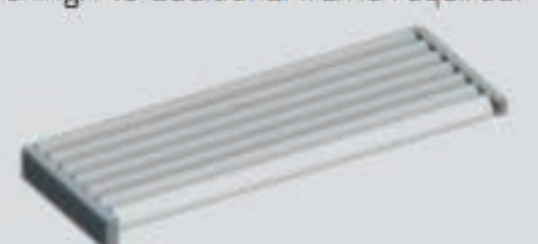

Airfoil & rectangular sun louvre systems

Louvretec offers a comprehensive range of Airfoil and Rectangular sun louvres. There is a wide variety of louvre shapes, with choices including motorisation, hand operable, end fixed or bracket fixed.

8 Airfoil Louvres

-  70 MINI LOUVRE
-  90 MIDI LOUVRE
-  150 MIDI LOUVRE
-  120 AIRFOIL LOUVRE
-  180 AIRFOIL LOUVRE
-  200 MAXI LOUVRE
-  300 MAXI LOUVRE
-  600 MAXI LOUVRE

9 Rectangular Louvres

-  120 FLUSH PANEL
-  200 FLUSH PANEL
-  125 WEATHERBOARD
-  180 WEATHERBOARD
-  95 BELLA VISTA
-  95 BELLA VISTA HEAVY
-  135 HI SPAN
-  165 HI SPAN
-  150 HELENA BAY
- NEW 6 Ultra 50 Rectangular Louvres**
-  RL 300 SQUARE
-  RL 450 SQUARE
-  RL 600 SQUARE
-  RL 300 MITRE
-  RL 450 MITRE
-  RL 600 MITRE

OPERABLE SUN LOUVRES

1. Downunder or Outback Spiral Pivot

Louvretec has a superb range of operable sun louvre systems. This option is designed to fit into an existing opening. No additional frame required.