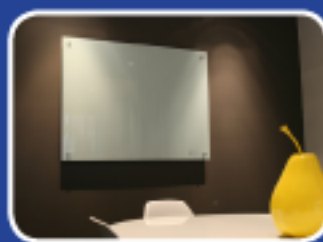

Order with:

SilverScreen Clear Glass Pen Shelf - SSPS12X08 (1200mm x 80mm)

Small Format SilverScreen Glass Whiteboard

SS9X6 (900mm x 600mm)

This board is ideal for the smaller office, or even for the home. It can fit easily into the study or as a noticeboard in the kitchen or playroom, mounted vertically or horizontally. It still has the same opportunity for the addition of a logo (or name) and can also come in any colour required.

SilverScreen Mobile Glass Whiteboard

SSM12 (1800mm H x 1200mm W)

Manufactured from highest quality stainless steel, and on 75mm soft running castors that glide over any surface, this system gives you the elegance and quality of the SilverScreen Glass Whiteboard but in a mobile form. Standard width accommodates the 1200mm wide boards, but the mobile unit has also been designed to allow a simple component change so panels up to 2000mm will move easily from boardroom to office. The mobile unit also includes the Glass Pen Shelf, and uses the same elegant fixing system as the other products in our range.

SilverScreen Custom Glass Whiteboards

In addition to our standard range of boards, we are able to create panels of any size and colour to suit any space or design requirements. We also fabricate stainless steel systems for installation into virtually any situation. All our whiteboards also allow easy integration of computer systems to save information written on the board itself directly to PC or Mac and we can also provide all custom boards in 'Projection' versions, plus supply Glass Pen Shelf systems to your specification. Latest styles also include aluminium pen shelves with flush to the wall board fixing systems, magnetic panels and more. Please call us for details.