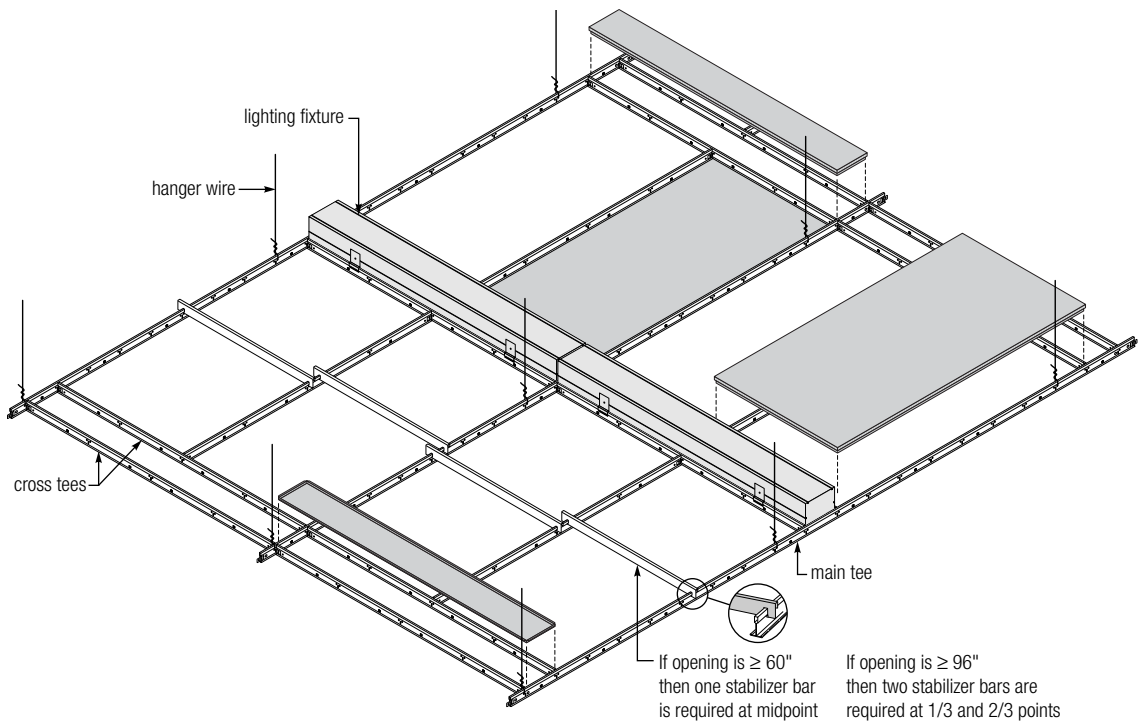

Utility Channel Created with Cross Tees

For more information visit usgboral.com/ceilings