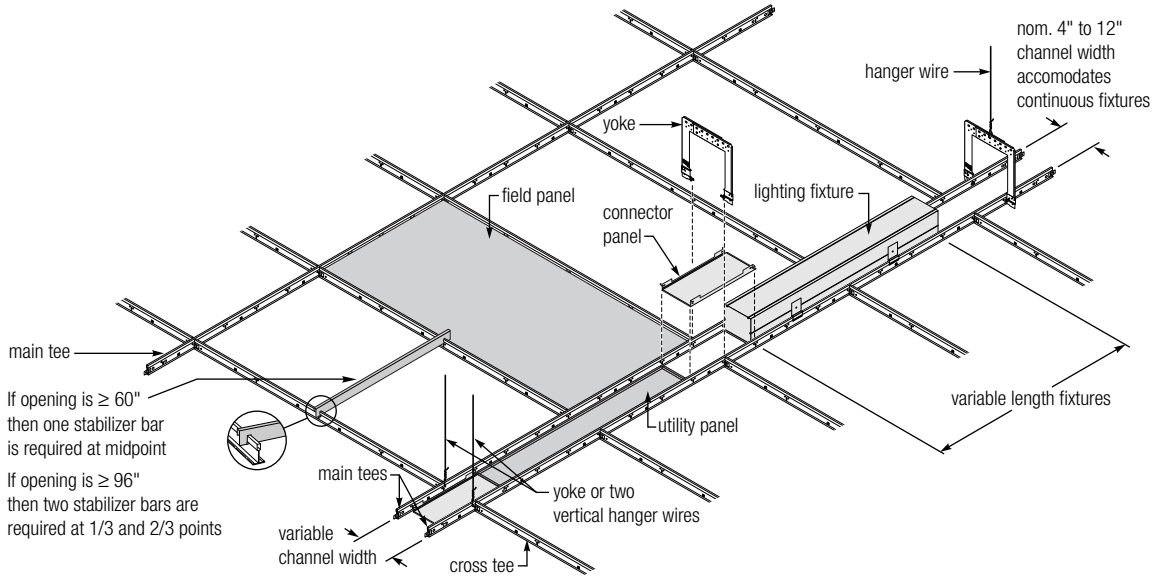

CEILINGS

Logix™ Integrated Ceiling Systems from USG Boral allow you to design ceilings that meet building requirements without being constrained by the limits of traditional acoustical ceilings.

Logix transforms visual distractions such as lighting, air vents and other utilities into dramatic design elements by concentrating these fixtures on narrow 100mm, 150mm and 300mm channels. This allows for open ceilings that are uncluttered by ceiling utilities and offer a clean, monolithic, custom look with standard components.

Logix is compatible with a wide selection of 100, 150 and 300mm luminaires including Lumination™ LED Luminaires by GE Lighting Solutions. For more information visit: www.gelightingsolutions.com

Logix™ Integrated Ceiling Systems

Utility Channel Created with Main Tees

Utility Channel Created with Cross Tees

For more information visit usgboral.com/ceilings