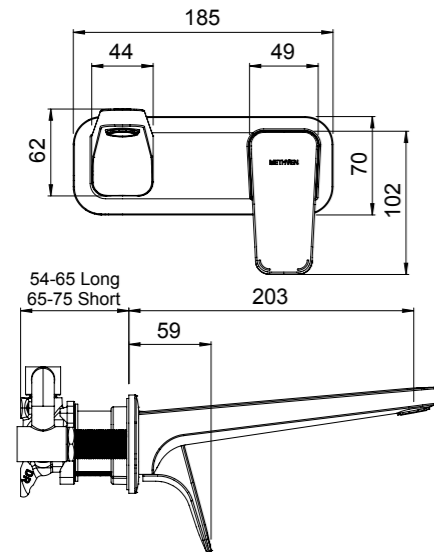

Technical Drawings

WAIPORI WALL MOUNTED BATH MIXER WITH SPOUT 01-8246

- 40mm ceramic disc cartridge can be adjusted to reduce the temperature setting, saving energy
- ASD aerator included for optimised water stream direction
- Wall breach included