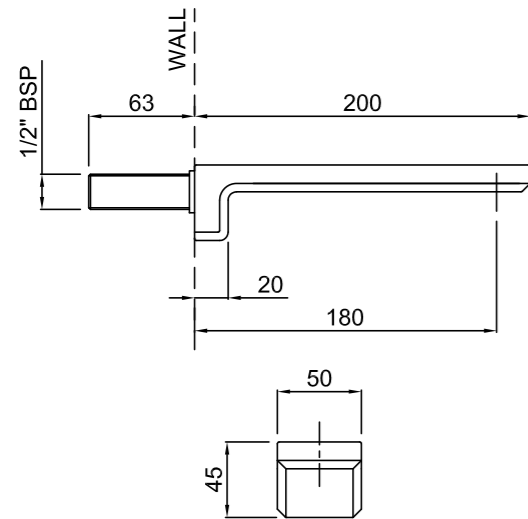

Technical Drawings

KIRI WALL MOUNTED BATH SPOUT 01-5702

- Easy Push-fit installation prevents damage to tiles or painted surfaces
- ASD aerator included for optimised water stream direction