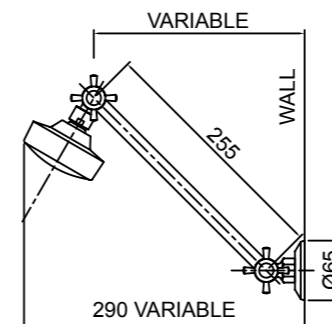

AMIO HI RISE SHOWER
15-3107P

- Height adjustable, 255mm hi rise arm with self-tightening Capstan nuts
- Brass, adjustable ball joint connection