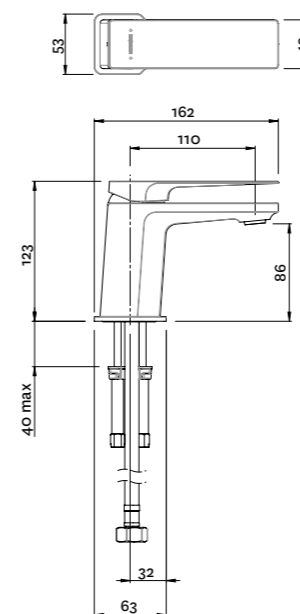

SURFACE BASIN MIXER
SFBCPAU

- 35mm ceramic disc cartridge can be adjusted to reduce the temperature setting, saving energy
- ASD aerator included for optimised water stream direction
- Twin-stud mounting for secure basin installation