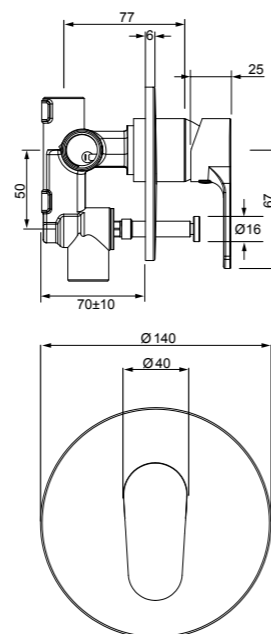

- 25mm ceramic disc cartridge
- Incorporates brass lugs for ease of mounting
- Suitable for wall cavities 70mm or greater

GLIDE SHOWER MIXER WITH DIVERTER

03-9807M

- 25mm ceramic disc cartridge
- Shower mixer with pull-out diverter defaults to bath spout
- Incorporates brass lugs for ease of mounting
- Suitable for wall cavities 70mm or greater