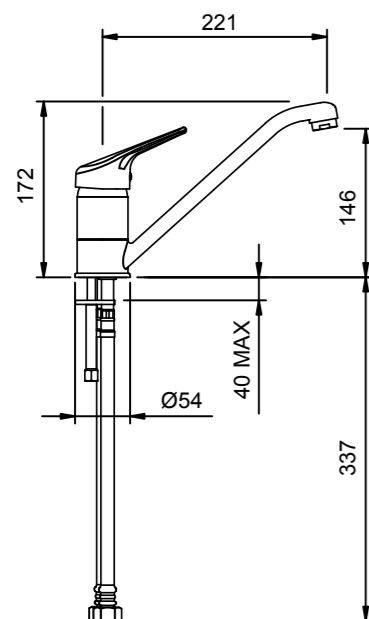

Technical Drawings

FUTURA SINK MIXER

O2-4308
LOW PRESSURE > O2-4308LP

- 40mm ceramic disc cartridge can be adjusted to reduce the temperature setting, saving energy
- Tubular swivel spout fitted with ASD aerator for optimised water stream direction
- Twin-stud mounting for secure sink installation