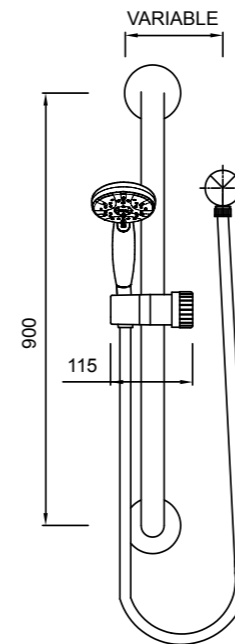

HOME & HEALTHCARE SYSTEM 2 FUTURA RAIL SHOWER
22-8843

- Ø32mm safety Grabrail, made from durable polished stainless steel, with concealed flange
- The safety Grabrail meets design and construction requirements AS 1428
- Includes an adjustable, twist action, easy to use, Parafit™ slider
- Designer Euro wall elbow with inbuilt non-return dual check valve