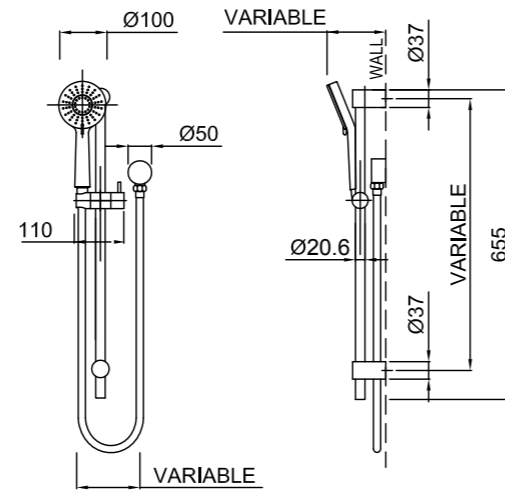

KROME RAIL SHOWER 3 FUNCTION (100MM)

17-7127M

- Stylish 655mm brass rail with an adjustable pillar to allow easy retrofit to existing holes
- Height adjustable handset holder with twist lock metal slider