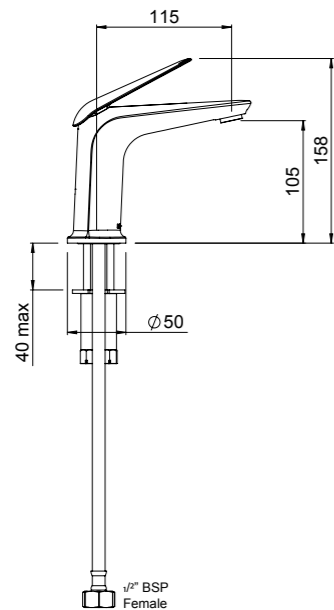

AROHA BASIN MIXER
01-9106

- 25mm ceramic disc cartridge
- ASD aerator included for optimised water stream direction
- Twin-stud mounting for secure basin installation