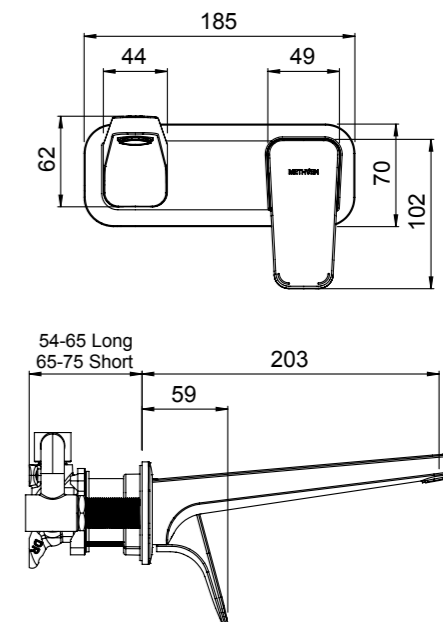

WAIPORI WALL MOUNTED BASIN MIXER WITH SPOUT
01-8123

- 40mm ceramic disc cartridge can be adjusted to reduce the temperature setting, saving energy
- ASD aerator included for optimised water stream direction
- Wall breach included