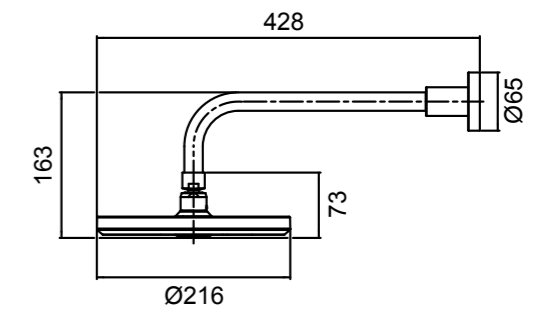

FUTURA RAIL SHOWER 13-0207

- Unique push button built into handset to change spray pattern
- High quality and stylish 770mm elliptical rail with solid metal mounting points for extra durability
- Height adjustable, push button slider with reinforced metal handset holder