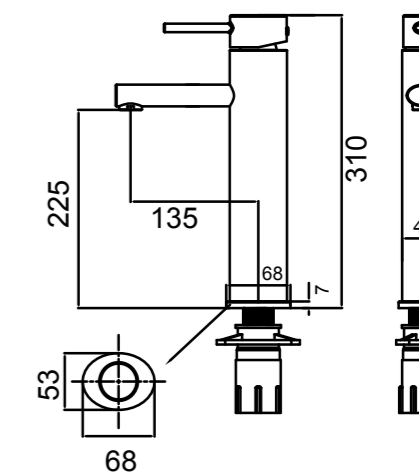

OVALO HI RISE BASIN MIXER
01-0059

- 35mm ceramic disc cartridge can be adjusted to reduce the temperature setting, saving energy
- ASD aerator included for optimised water stream direction
- Fast-Fit installation method