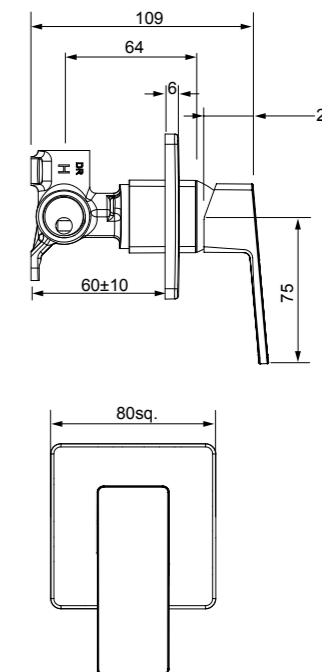

BLAZE SHOWER MIXER
CHROME > 03-9432M
MATTE BLACK > 03-9432MBK

- 25mm ceramic disc cartridge
- Incorporates brass lugs for ease of mounting
- Suitable for wall cavities 70mm or greater