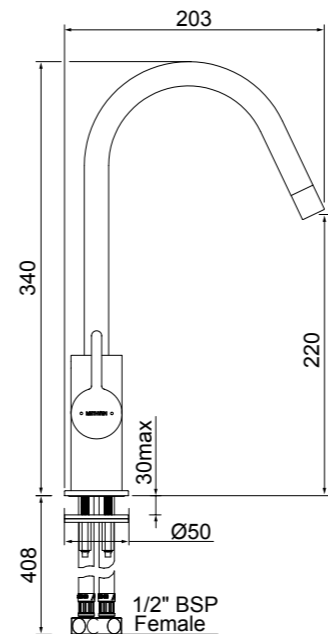

ARROW SINK MIXER

03-9258M

- 25mm ceramic disc cartridge
- Swivel spout fitted with aerator
- Twin-stud mounting for secure sink installation