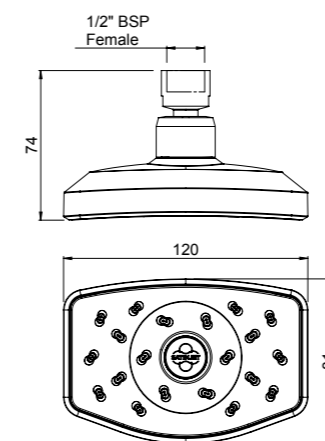

WAIPORI RAIL SHOWER
WASRCPWHAU

- High quality 800mm oval rail with an adjustable wall mounting points
- Height adjustable handset holder with push button slider

WAIPORI WALL SHOWER ROSE
WAWSCPWHAU

- Brass adjustable ball joint connection