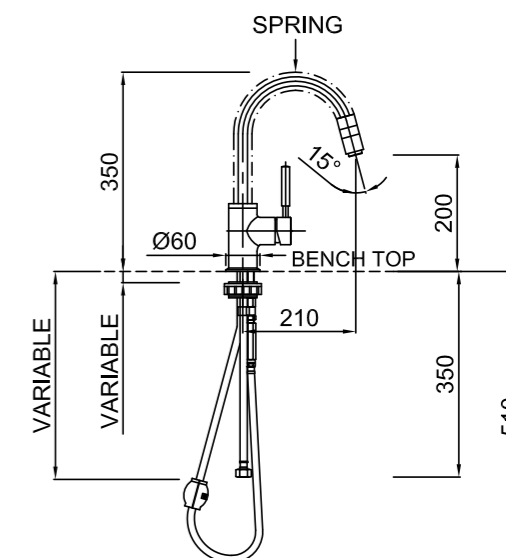

MINIMALIST SPRING PULL OUT SINK MIXER

02-9303

- 40mm ceramic disc cartridge can be adjusted to reduce the temperature setting, saving energy
- Fully flexible and retractable stainless steel pull-out hose
- Swivel spout fitted with aerator