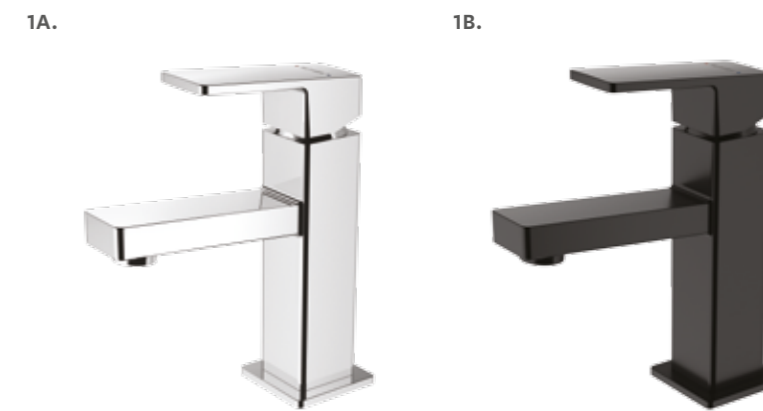

Blaze

Sleek and solid. The Blaze tapware range features clean, sharp lines blended with bold edges that will complement modern geometric décor. Designed by Methven for local conditions.

CERAMIC CARTRIDGE
Fitted with a quality ceramic cartridge for all-round durability and longevity.

LONGER LASTING TAPS
Dezincification Resistant (DZR) brass bodies last longer and help maintain water quality.

1A. BLAZE BASIN MIXER

WELS mains pressure
5★ 6L/MIN
CHROME > 03-9425M

1B. BLAZE BASIN MIXER

WELS mains pressure
5★ 6L/MIN
MATTE BLACK > 03-9425MBK

3. BLAZE WALL MOUNTED BATH MIXER WITH SPOUT (300MM)

> 03-9517M

2A. BLAZE WALL MOUNTED BASIN MIXER WITH SPOUT (200MM)

WELS mains pressure
5★ 6L/MIN
CHROME > 03-9494M

4A. BLAZE SHOWER MIXER

CHROME > 03-9432M

2B. BLAZE WALL MOUNTED BATH MIXER WITH SPOUT (200MM)

> 03-9418M

4B. BLAZE SHOWER MIXER

MATTE BLACK > 03-9432MBK

2C. BLAZE WALL MOUNTED BASIN MIXER WITH SPOUT (200MM)

WELS mains pressure
5★ 6L/MIN
MATTE BLACK > 03-9494MBK

5. BLAZE SHOWER MIXER WITH DIVERTER

> 03-9470M