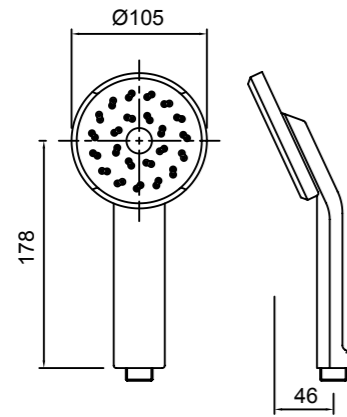

- Durable solid brass modern arm with flange
- Brass, adjustable ball joint connection

KIRI WALL SHOWER ON UPSWEPT ARM
GRAPHITE > 13-7367

- Durable solid brass upswept arm
- Brass, adjustable ball joint connection

KIRI HI RISE SHOWER
GRAPHITE > 13-7015

- Height adjustable, never droop, brass hi rise arm that will not loosen or droop with use
- Brass, adjustable ball joint connection

KIRI RAIL SHOWER
GRAPHITE > 13-3208P

- High quality 770mm elliptical rail with solid metal mounting points for extra durability
- Height adjustable, push button slider with reinforced metal handset holder

KIRI HAND SHOWER
GRAPHITE > 13-3109P

- Stylish round wall outlet bracket

KIRI HI RISE SHOWER ON CAPSTAN ARM
GRAPHITE > 13-7077P

- Height adjustable, 255mm hi rise arm with self-tightening capstan nuts
- Brass, adjustable ball joint connection

KIRI TWIN SHOWER SYSTEM
GRAPHITE > 13-3253

- Exposure rail with in-built water delivery point to eliminate the need for a separate wall elbow
- Easily switches from handset to overhead shower with the integrated water diverter
- Height adjustable handset holder with push button slider