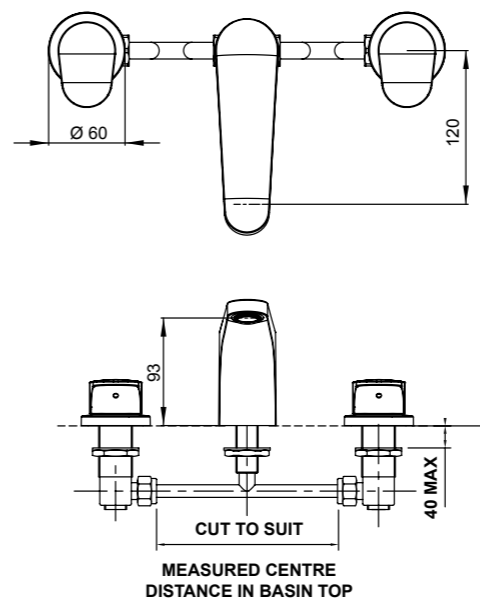

KAHA 3 HOLE BASIN SET
01-7508

- 1/4 turn ceramic disc technology
- Contra-rotating handles
- ASD aerator included for optimised water stream direction