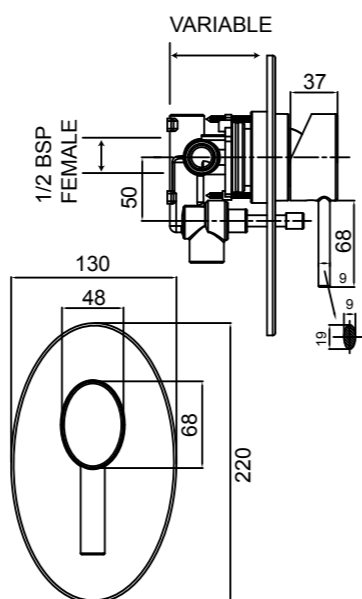

OVALO SHOWER MIXER WITH DIVERTER
01-0202

- Evenflo™ technology to help ensure consistent water flow delivery preventing fluctuations
- 40mm ceramic disc cartridge can be adjusted to reduce the temperature setting, saving energy
- Shower mixer with pull-out diverter defaults to bath spout
- Incorporates brass lugs for ease of mounting