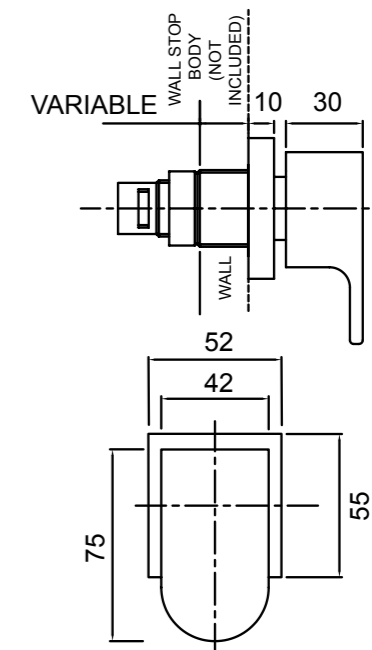

RERE WALL TOP ASSEMBLY
01-3807

- Standard Pair
- 1/4 turn ceramic disc technology
- Contra-rotating handles