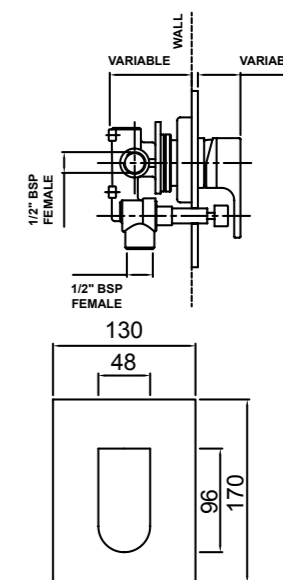

RERE SHOWER MIXER WITH DIVERTER
01-3203

- Evenflo™ technology to help ensure consistent water flow delivery preventing fluctuations
- 40mm ceramic disc cartridge can be adjusted to reduce the temperature setting, saving energy
- Shower mixer with pull-out diverter defaults to bath spout
- Incorporates brass lugs for ease of mounting