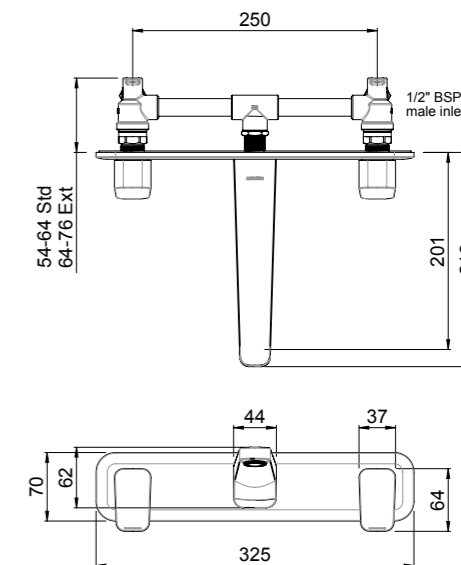

WAIPORI 3 HOLE WALL MOUNTED BASIN SET
01-8321

- 1/4 turn ceramic disc technology
- Contra-rotating handles
- ASD aerator included for optimised water stream direction