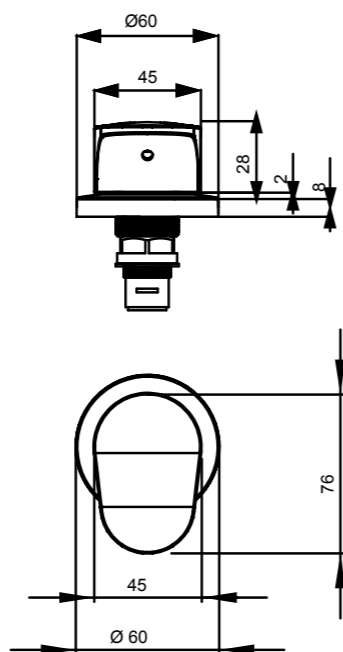

KAHA WALL TOP ASSEMBLY
01-7706

- Standard Pair
- 1/4 turn ceramic disc technology
- Contra-rotating handles