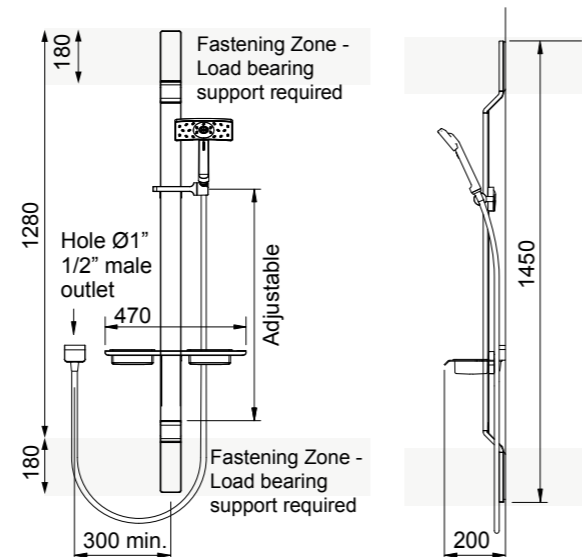

TAHI RAIL SHOWER
13-8302

- Adjustable shelf, modular storage system which offers valuable storage space plus a convenient hook
- High quality 1450mm quadrate rail with solid mounting points

WAIPORI HAND SHOWER
WAWOBCPWHAU