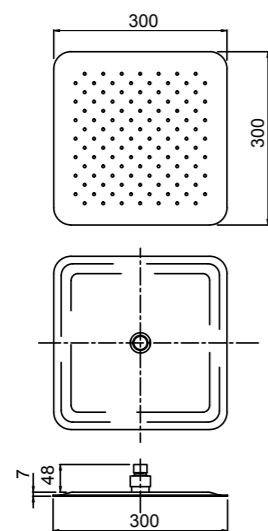

CONVENTIONAL SQUARE OVERHEAD SHOWER (300MM)
OSQ300CPA

- Overhead shower thickness 7mm, creating a sleek minimal profile
- Brass adjustable ball joint connection