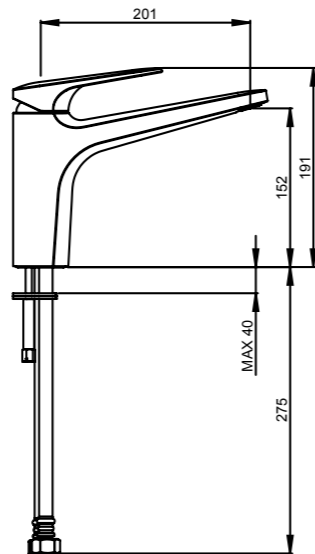

KAHA SINK MIXER
01-7300

- 35mm ceramic disc cartridge can be adjusted to reduce the temperature setting, saving energy
- Swivel spout fitted with ASD aerator for optimised water stream direction
- Twin-stud mounting for secure sink installation