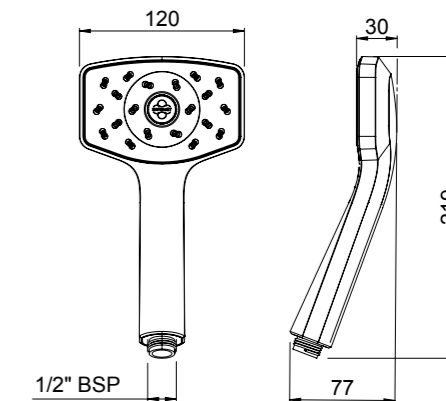

WAIPORI HANDSET
WAHSCPWHAU