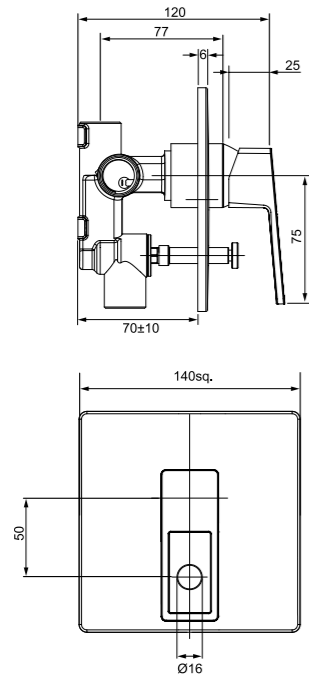

NEON SHOWER MIXER WITH DIVERTER
03-8565M

- 25mm ceramic disc cartridge
- Shower mixer with pull-out diverter defaults to bath spout
- Incorporates brass lugs for ease of mounting
- Suitable for wall cavities 70mm or greater