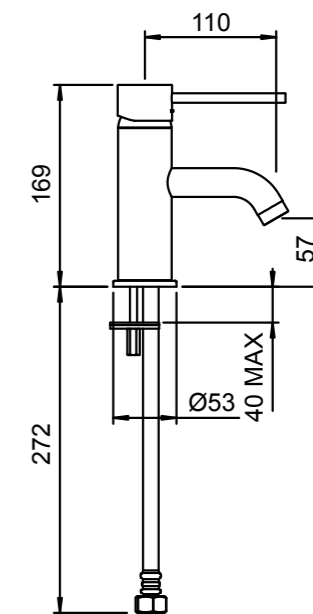

MINIMALIST
BASIN MIXER > 01-2008
BASIN MIXER 6 STAR > 01-2909

- 40mm ceramic disc cartridge can be adjusted to reduce the temperature setting, saving energy
- ASD aerator included for optimised water stream direction
- Twin-stud mounting for secure basin installation