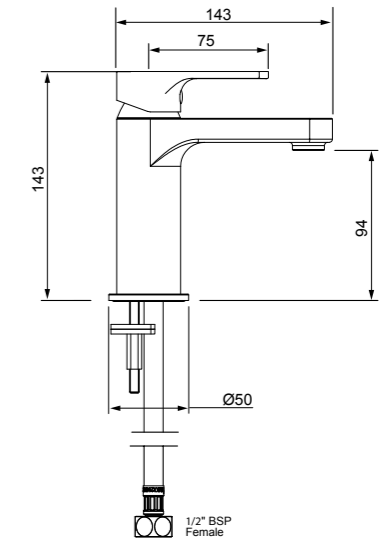

SPIRIT BASIN MIXER

03-9500M

- 25mm ceramic disc cartridge
- Fixed cast spout fitted with aerator
- Twin-stud mounting for secure basin installation