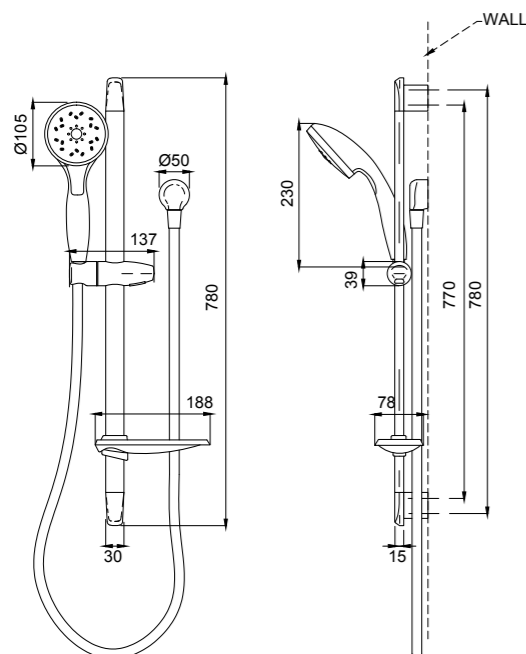

FUTURA RAIL SHOWER 13-0207

- Unique push button built into handset to change spray pattern
- High quality and stylish 770mm elliptical rail with solid metal mounting points for extra durability
- Height adjustable, push button slider with reinforced metal handset holder