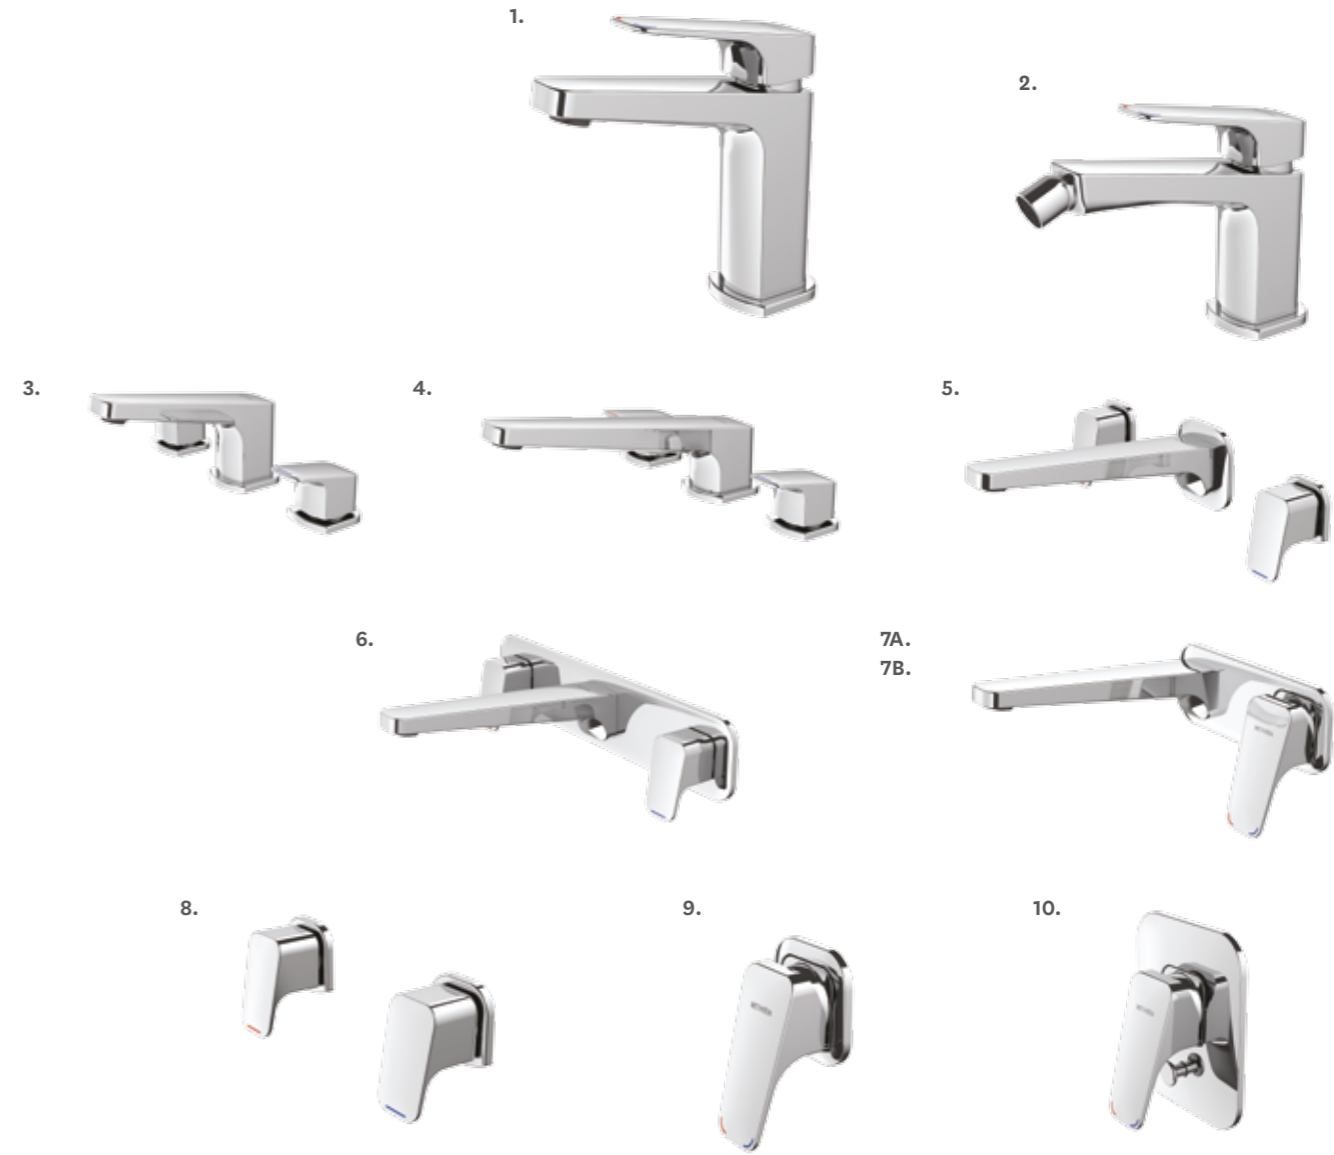

> SFHPS CPAU

5. SURFACE SHOWER MIXER WITH DIVERTER

> SFHPS DCPAU

Waipori

In our distinctive Waipori collection, we have taken traditional geometric shapes and subtly tapered them for the modern bathroom. Attractive, slimline and compact.

CERAMIC CARTRIDGE

Fitted with a quality ceramic cartridge for all-round durability and longevity.

LONGER LASTING TAPS

Dezincification Resistant (DZR) brass bodies last longer and help maintain water quality.