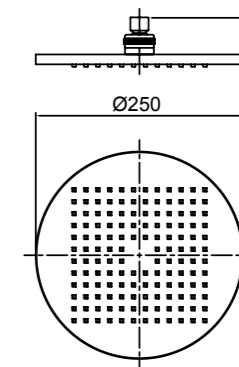

AMIO OVERHEAD SHOWER
16-1188

- Brass adjustable ball joint connection