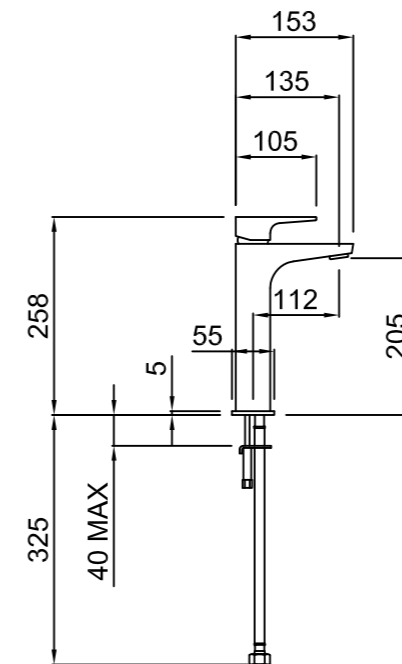

RERE HI RISE BASIN MIXER
01-3043

- 35mm ceramic disc cartridge can be adjusted to reduce the temperature setting, saving energy
- ASD aerator included for optimised water stream direction
- Twin-stud mounting for secure basin installation