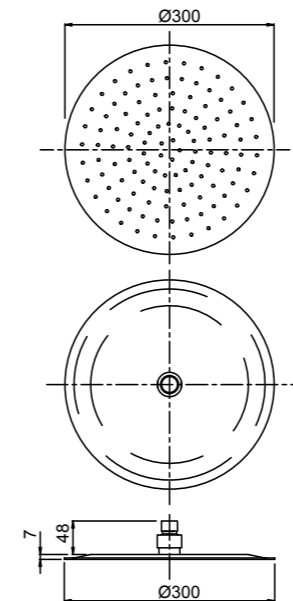

CONVENTIONAL ROUND OVERHEAD SHOWER (300MM)
ORO300CPA

- Overhead shower thickness 7mm, creating a sleek minimal profile
- Brass adjustable ball joint connection