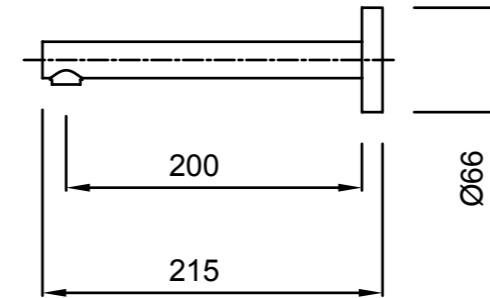

- Fixed spout fitted with aerator

MINIMALIST HOB MOUNTED CURVED BATH/SPA SPOUT 04-3941

- Also suitable for spa bath applications
- Swivel spout fitted with ASD aerator for optimised water stream direction