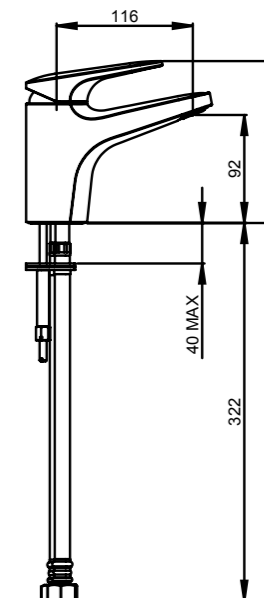

KAHA SWIVEL BASIN MIXER
01-7003

- 35mm ceramic disc cartridge can be adjusted to reduce the temperature setting, saving energy
- Swivel spout fitted with ASD aerator for optimised water stream direction
- Twin-stud mounting for secure basin installation