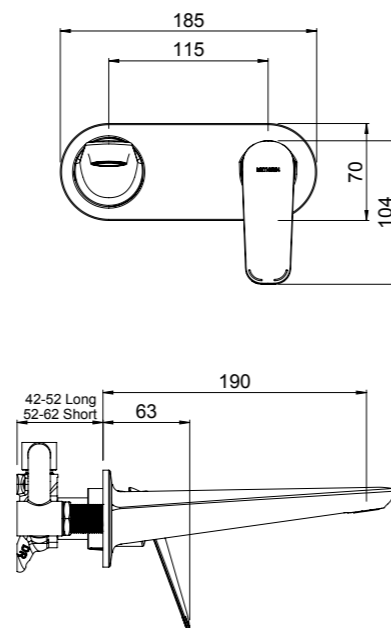

AROHA WALL MOUNTED BATH MIXER WITH SPOUT
01-9243

- 25mm ceramic disc cartridge
- Metal wall plate and solid cast brass spout for longevity
- Wall breech included