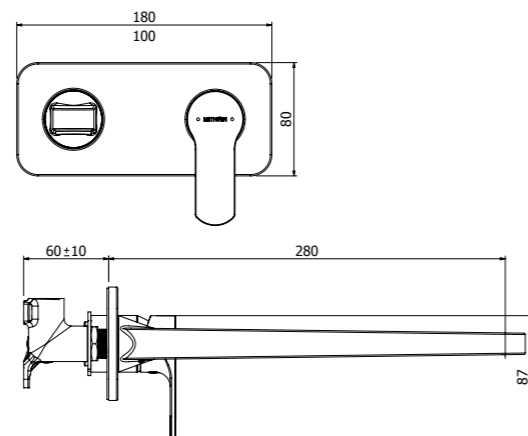

SPIRIT WALL MOUNTED BATH MIXER WITH SPOUT (300MM)
03-9791M

- 25mm ceramic disc cartridge
- Metal wall plate and solid cast brass spout for longevity
- Left-hand or right-hand outlet variable option
- Breech not included