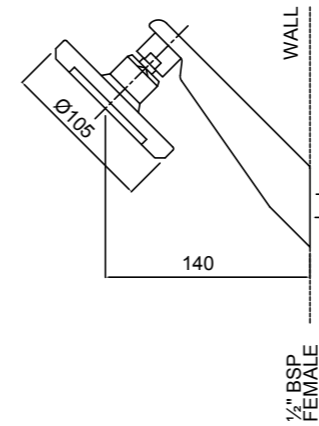

KIRI WALL SHOWER ON UPSWEPT ARM
GRAPHITE > 13-7367

- Durable solid brass upswept arm
- Brass, adjustable ball joint connection