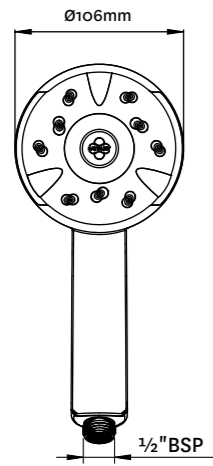

- Height adjustable, 255mm hi rise arm with self-tightening capstan nuts
- Brass, adjustable ball joint connection

MAKU HAND SHOWER
13-4502P

- Stylish and sturdy SAM wall outlet bracket

MAKU RAIL SHOWER
13-4601P

- Stylish 600mm round rail
- Adjustable bottom pillar for easy retro-fit installation
- Height adjustable handset holder with easy-glide push button slider

KIRI LOW FLOW RAIL SHOWER
13-3246

- High quality 770mm rail with solid metal mounting points for extra durability
- Height adjustable handset holder with easy to use, twist lock metal slider

KIRI LOW FLOW RAIL SHOWER
13-8258

- Brass, adjustable ball joint connection

MAKU HANDSET
13-4700

FUTURA HANDSET
13-0306

- Unique push button built into handset to change spray pattern