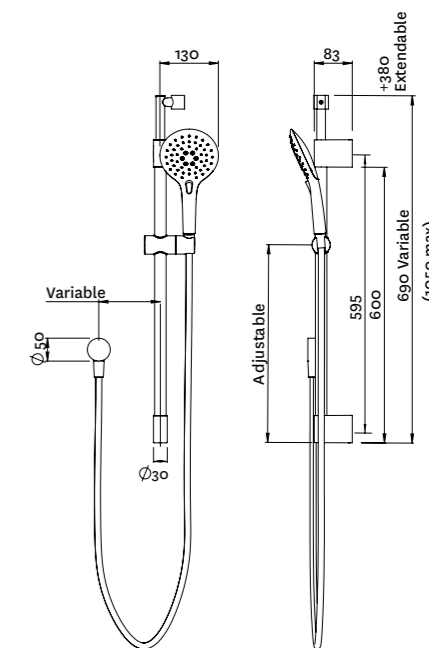

EASY-CLICK TELESCOPIC RAIL SHOWER 3 FUNCTION
19-2106

- Telescopic rail slides out to extend rail height by 380mm for a maximum height of 1070mm
- Interchangeable handset position allows handset to be placed in optional overhead position
- Round rail with solid mounting points for extra durability
- Height adjustable handset holder with push button slider