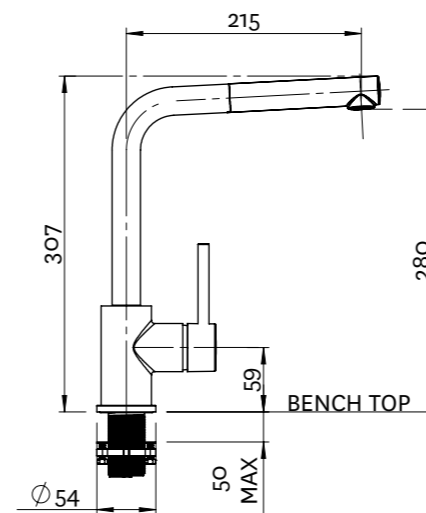

METRO PULL OUT SINK MIXER
02-9457

- 40mm ceramic disc cartridge
- Fully flexible and retractable stainless steel pull-out hose
- 360° L-shaped swivel spout fitted with aerator
- Integral non-return valve prevents cross-feeding and backflow