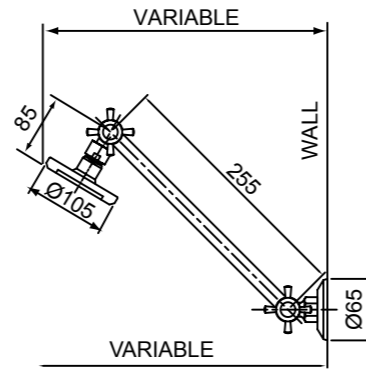

- Height adjustable, 255mm hi rise arm with self-tightening capstan nuts
- Brass, adjustable ball joint connection