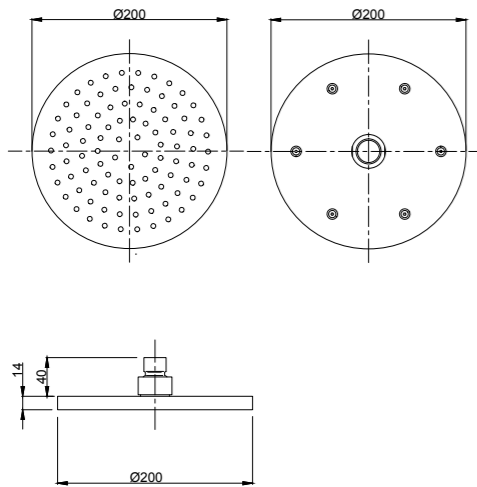

Technical Drawings

KROME OVERHEAD SHOWER (200MM)

CHROME > 17-7233M
 MATTE BLACK > 17-7233MBK

- Brass adjustable ball joint connection

KROME HI RISE SHOWER (150MM)

CHROME > 17-7257M
 MATTE BLACK > 17-7257MBK