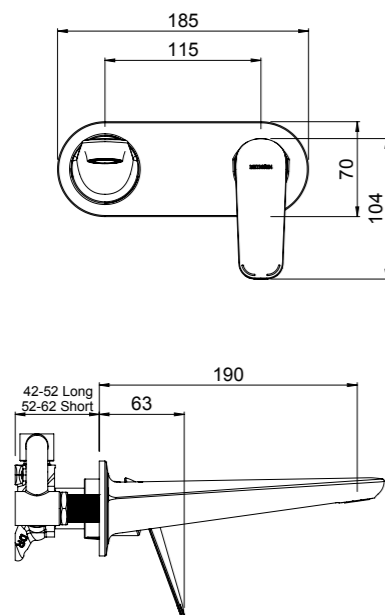

AROHA WALL MOUNTED BASIN MIXER WITH SPOUT
01-9120

- 25mm ceramic disc cartridge
- Metal wall plate and solid cast brass spout for longevity
- Wall breech included