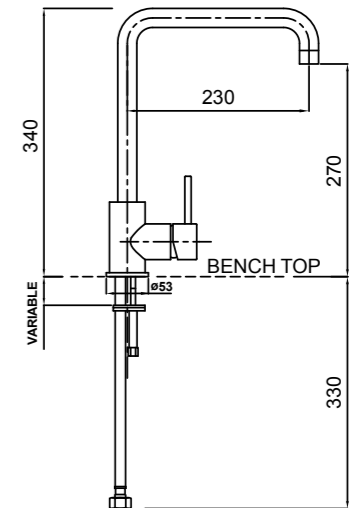

MINIMALIST SQUARE GOOSENECK SINK MIXER
4 STAR > 01-2381
6 STAR > 01-2985

- 40mm ceramic disc cartridge can be adjusted to reduce the temperature setting, saving energy
- Swivel spout fitted with ASD aerator for optimised water stream direction
- Twin-stud mounting for secure sink installation