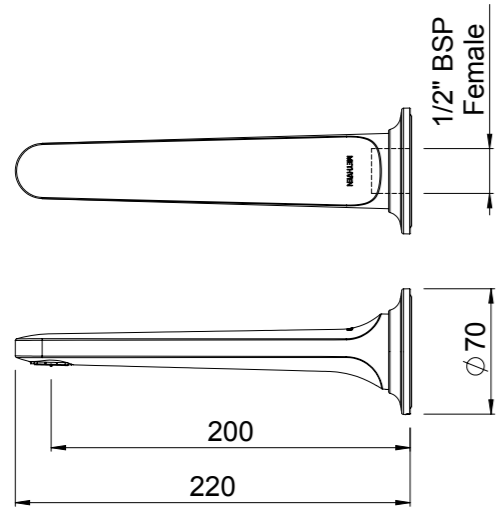

Technical Drawings

AIO WALL MOUNTED BATH SPOUT AOSPWBTCPAU

- Easy Push-fit installation prevents damage to tiles or painted surfaces
- ASD aerator included for optimised water stream direction