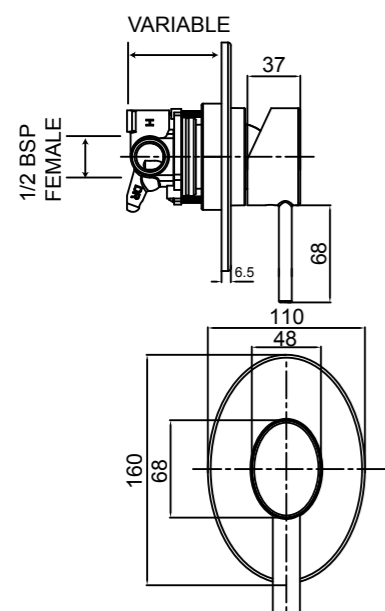

OVALO SHOWER MIXER
01-0103

- Evenflo™ technology to help ensure consistent water flow delivery preventing fluctuations
- 40mm ceramic disc cartridge can be adjusted to reduce the temperature setting, saving energy
- Incorporates brass lugs for ease of mounting