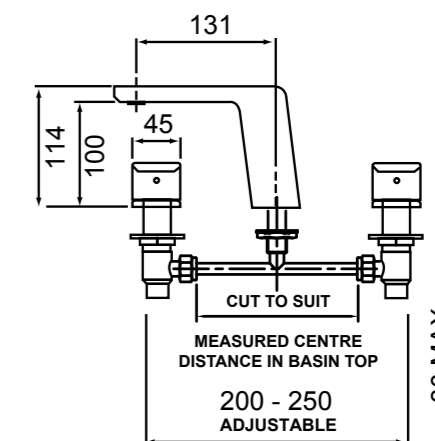

KIRI WALL TOP ASSEMBLY
01-5801

- Standard Pair
- 1/4 turn ceramic disc technology
- Contra-rotating handles

KIRI 3 HOLE BASIN SET
01-5603

- 1/4 turn ceramic disc technology
- Contra-rotating handles
- ASD aerator included for optimised water stream direction