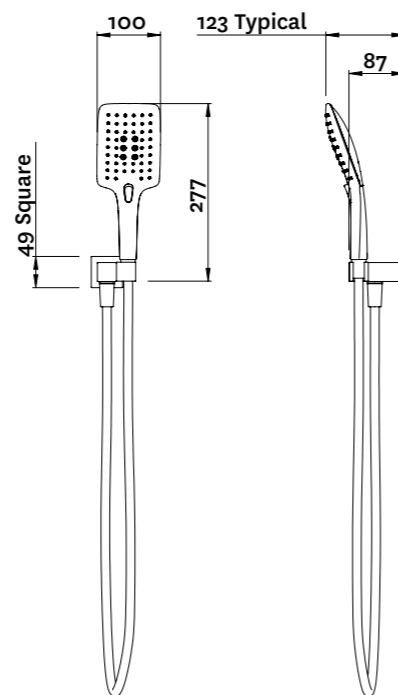

EASY-CLICK HAND SHOWER 3 FUNCTION
19-2120

- Stylish deluxe square wall outlet bracket