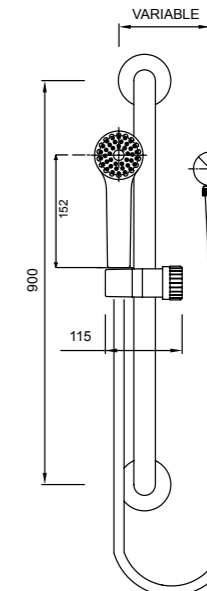

HOME & HEALTHCARE SYSTEM 2 RAIL SHOWER
22-1042

- Ø32mm safety Grabrail, made from durable polished stainless steel, with concealed flange
- The safety Grabrail meets design and construction requirements AS 1428
- Includes an adjustable, twist action, easy to use, Parafit™ slider
- Designer Euro wall elbow with inbuilt non-return dual check valve