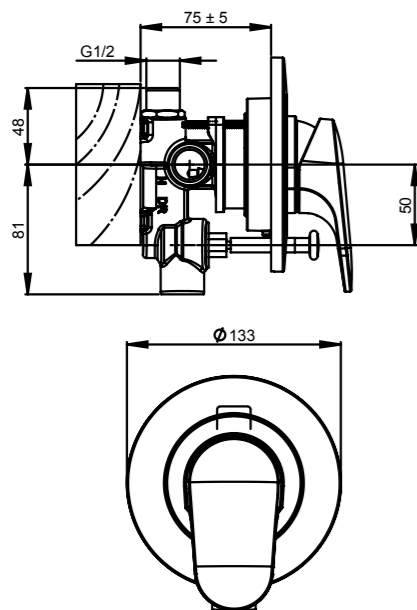

KAHA SHOWER MIXER WITH DIVERTER
01-7157

- Evenflo™ technology to help ensure consistent water flow delivery preventing fluctuations
- 40mm ceramic disc cartridge can be adjusted to reduce the temperature setting, saving energy
- Shower mixer with pull-out diverter defaults to bath spout
- Incorporates brass lugs for ease of mounting