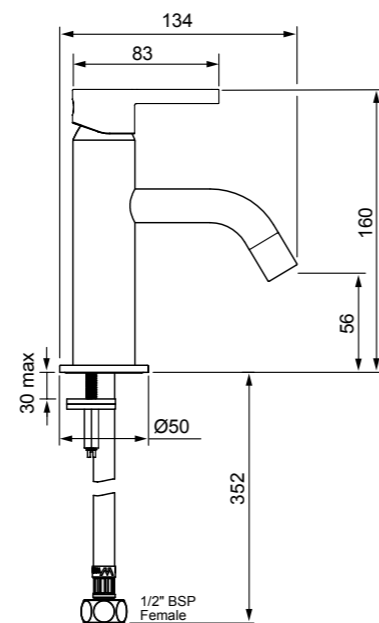

ARROW BASIN MIXER
03-9104M

- 25mm ceramic disc cartridge
- Fixed cast spout fitted with aerator
- Twin-stud mounting for secure basin installation