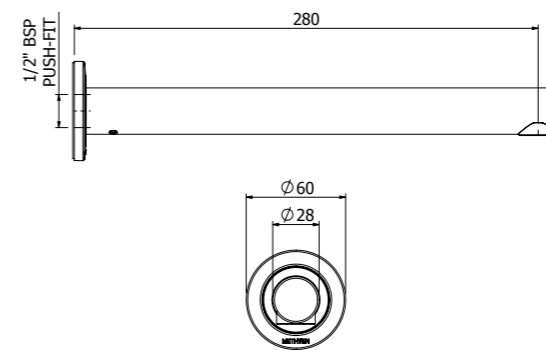

ROUND BATH SPOUT (300MM)
03-9241M

- Easy Push-fit installation prevents damage to tiles or painted surfaces
- Fixed spout fitted with aerator