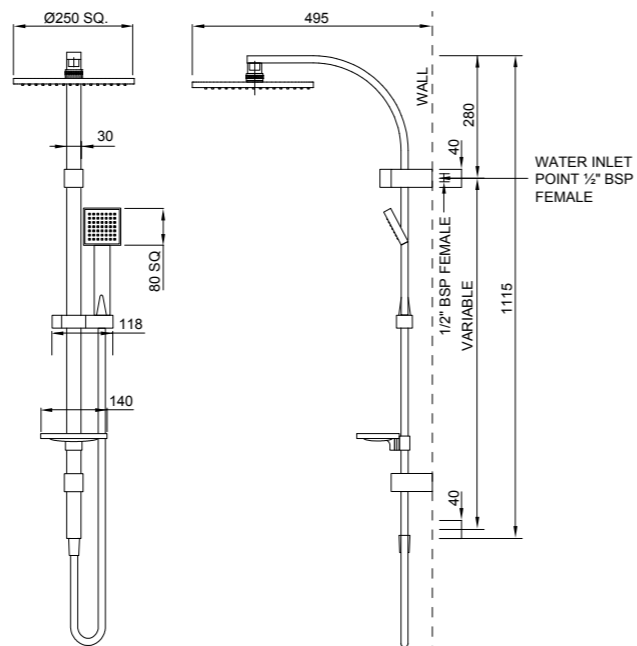

RE RE TWIN SHOWER SYSTEM
CHROME > 16-1027
MATTE BLACK > 16-1027MBK

- Exposure rail with in-built water delivery point to eliminate the need for a separate wall elbow
- Easily switches from handset to overhead shower with the integrated water diverter
- Height adjustable handset holder with easy-to-use slider