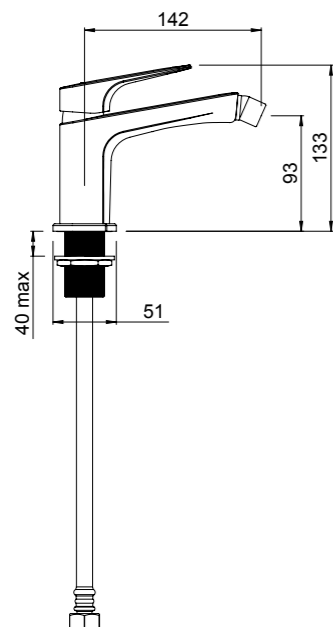

WAIPORI BIDET MIXER 01-8260

- 25mm ceramic disc cartridge
- Ball-joint spray outlet fitted with aerator
- Pop-up waste set 40mm