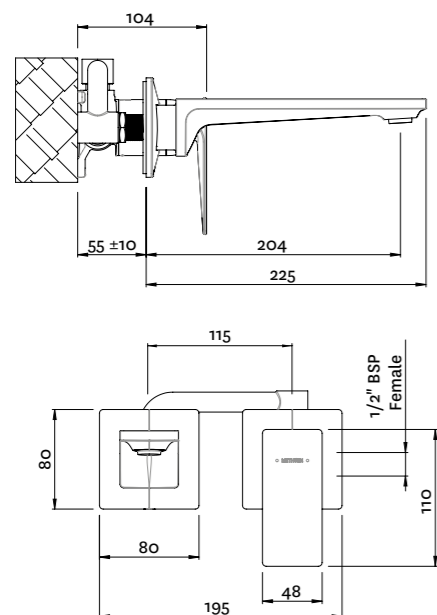

SURFACE WALL MOUNTED BATH MIXER WITH SPOUT
SFWBTC PAU

- 35mm ceramic disc cartridge can be adjusted to reduce the temperature setting, saving energy
- ASD aerator included for optimised water stream direction
- Wall breach included