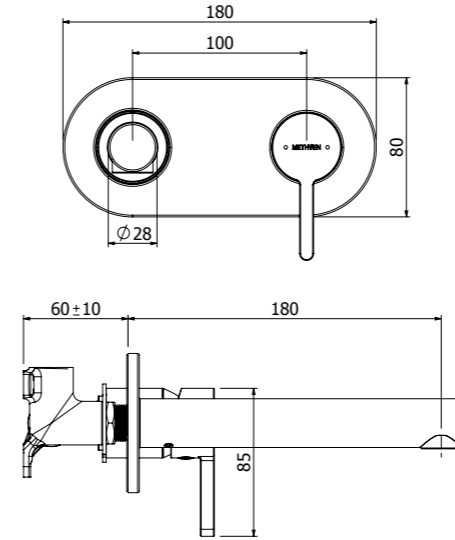

ARROW WALL MOUNTED BASIN MIXER WITH SPOUT (200MM)
03-9210M

- 25mm ceramic disc cartridge
- Metal wall plate and solid cast brass spout for longevity
- Left-hand or right-hand outlet variable option
- Breech not included