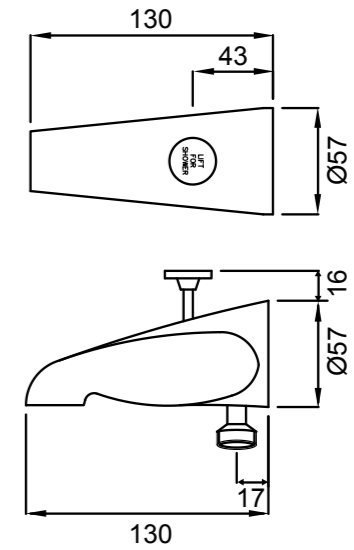

ECONOMY WALL MOUNTED BATH SPOUT WITH DIVERTER

36-0109

- Spout with pull-out diverter defaults to bath spout