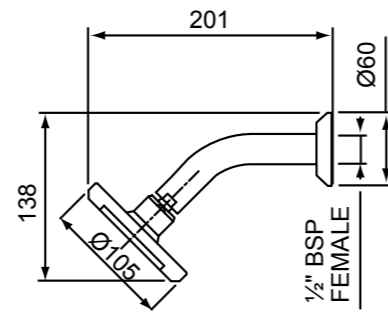

- Durable solid brass modern arm with flange
- Brass, adjustable ball joint connection