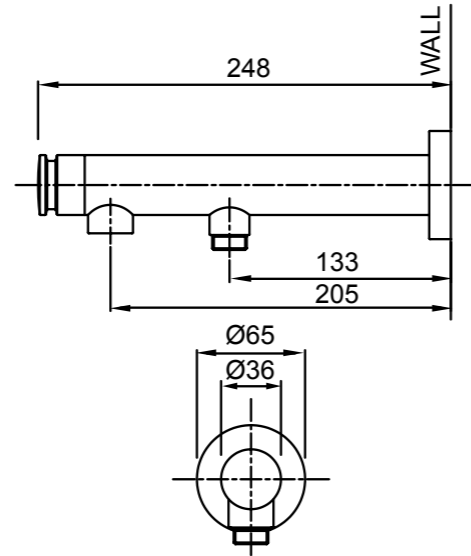

MINIMALIST WALL MOUNTED BATH SPOUT WITH DIVERTER
04-3101

- Spout with pull-out diverter defaults to bath spout