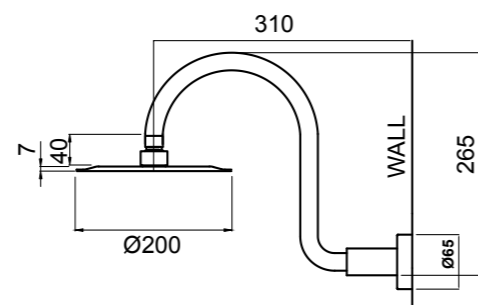

CONVENTIONAL OVERHEAD SHOWER ON SWAN NECK (200MM)
15-3817

- Overhead shower thickness 7mm, creating a sleek minimal profile
- Brass adjustable ball joint connection
- High quality brass swan neck arm with round wall plate
- Designed for extra height in shower recess