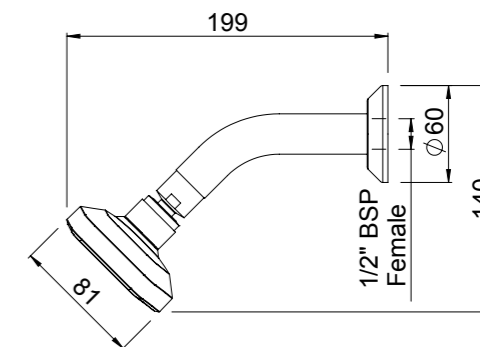

WAIPORI WALL SHOWER ON CONVENTIONAL ARM
WACACPWHAU

- Durable solid brass modern arm with flange
- Brass, adjustable ball joint connection