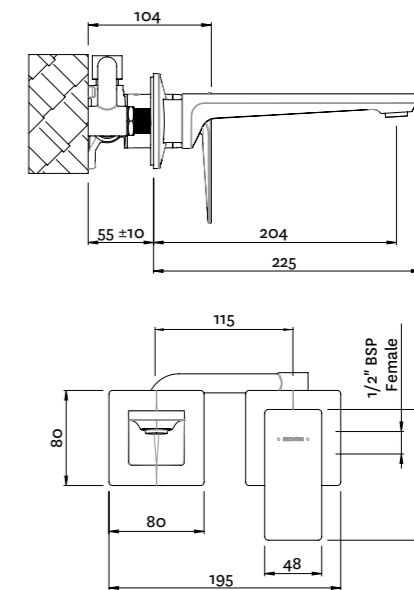

SURFACE WALL MOUNTED BASIN MIXER WITH SPOUT
SFWBCPAU

- 35mm ceramic disc cartridge can be adjusted to reduce the temperature setting, saving energy
- ASD aerator included for optimised water stream direction
- Wall breach included