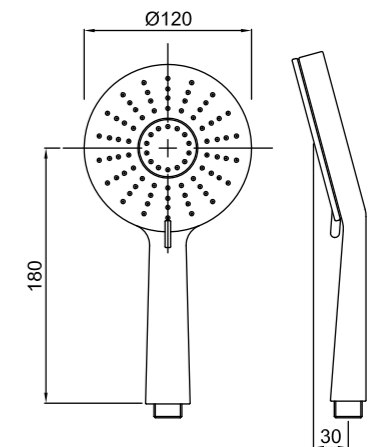

KROME HANDSET 3 FUNCTION (120MM)

43-7047M