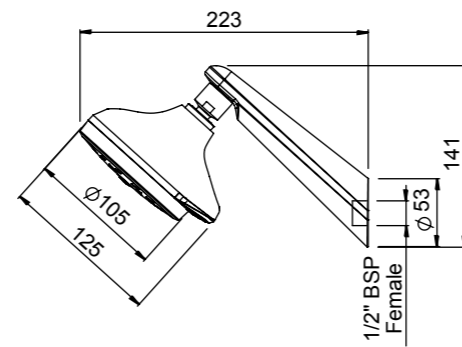

FUTURA WALL SHOWER ON UPSWEPT ARM 13-5202

- Unique push button built into rose to change spray pattern
- Durable solid brass upswept arm
- Brass, adjustable ball joint connection