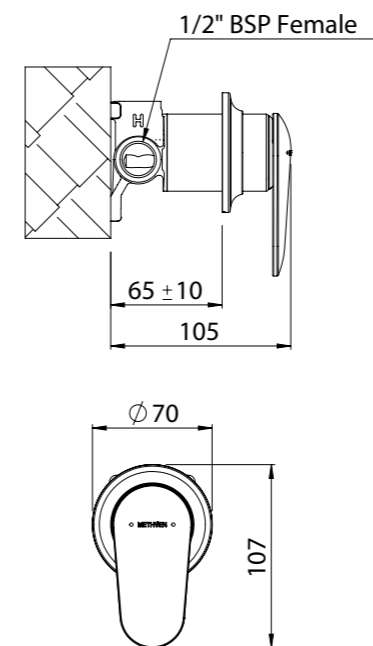

AIO SHOWER MIXER
AOHPSCPAU

- 35mm ceramic disc cartridge can be adjusted to reduce the temperature setting, saving energy
- Incorporates brass lugs for ease of mounting