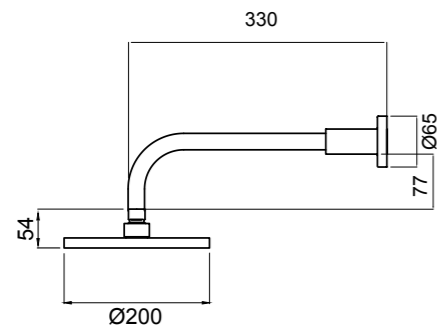

KROME HANDSET 3 FUNCTION (100MM)

43-7023M

KROME HANDSET 3 FUNCTION (120MM)

43-7047M

KROME OVERHEAD SHOWER ON WALL ARM (200MM)
MATTE BLACK > 17-7264MBK

- Brass adjustable ball joint connection
- High quality 330mm brass arm with round wall plate