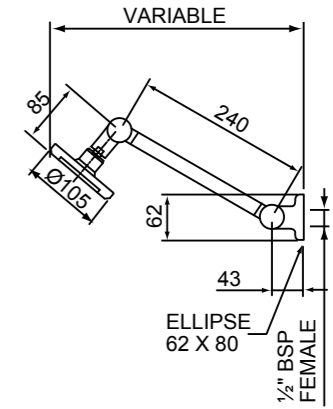

KIRI HI RISE SHOWER SATIN CHROME > KIHRCPSCAU

- Height adjustable, never droop, brass hi rise arm that will not loosen or droop with use
- Brass, adjustable ball joint connection