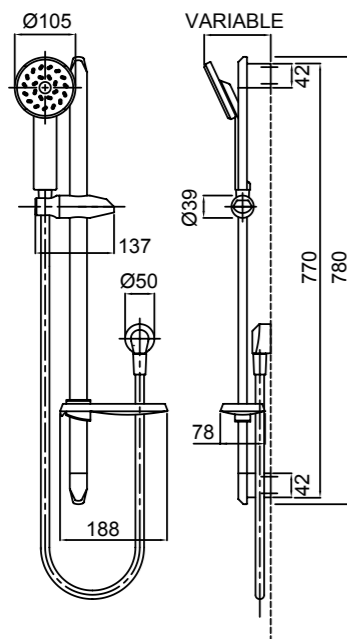

KIRI RAIL SHOWER
GRAPHITE > 13-3208P

- High quality 770mm elliptical rail with solid metal mounting points for extra durability
- Height adjustable, push button slider with reinforced metal handset holder