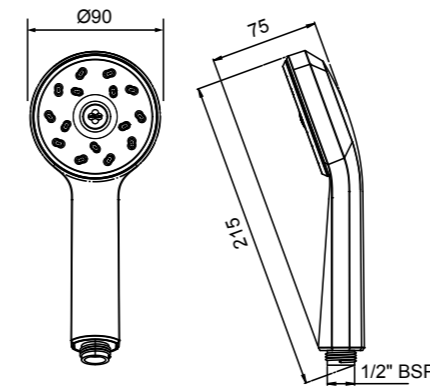

MAKU HANDSET
13-4700