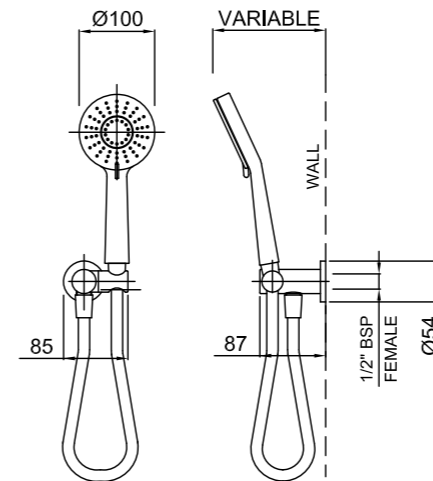

KROME HAND SHOWER 3 FUNCTION (100MM)

17-7103M

- Stylish deluxe round wall outlet bracket