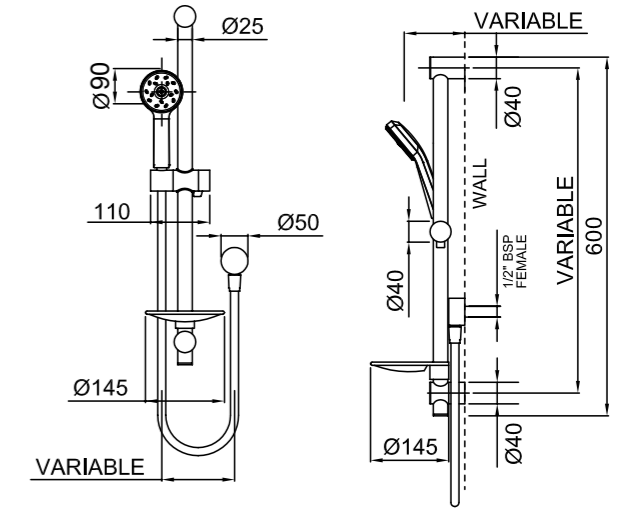

- Stylish and sturdy SAM wall outlet bracket

MAKU RAIL SHOWER
13-4601P

- Stylish 600mm round rail
- Adjustable bottom pillar for easy retro-fit installation
- Height adjustable handset holder with easy-glide push button slider