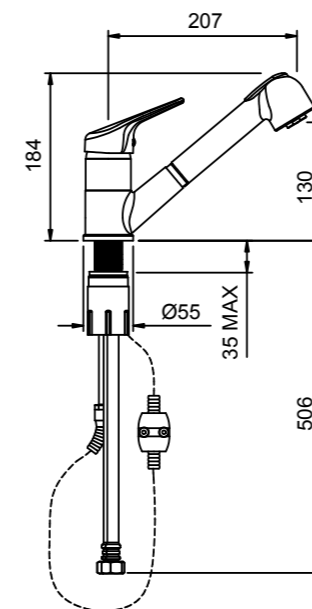

BLAZE SINK MIXER 03-9487M

- 25mm ceramic disc cartridge
- Swivel spout fitted with aerator
- Twin-stud mounting for secure sink installation

FUTURA PULL OUT SINK MIXER 02-4353

- 40mm ceramic disc cartridge can be adjusted to reduce the temperature setting, saving energy
- Swivel spout with solid metal arm support fitted with twin action aerator
- Fully flexible and retractable stainless steel pull-out hose for longevity