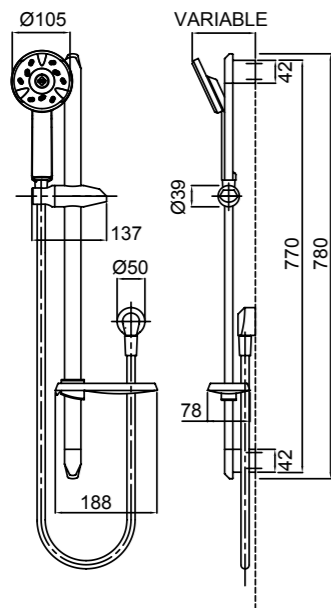

KIRI LOW FLOW RAIL SHOWER
13-3246

- High quality 770mm rail with solid metal mounting points for extra durability
- Height adjustable handset holder with easy to use, twist lock metal slider