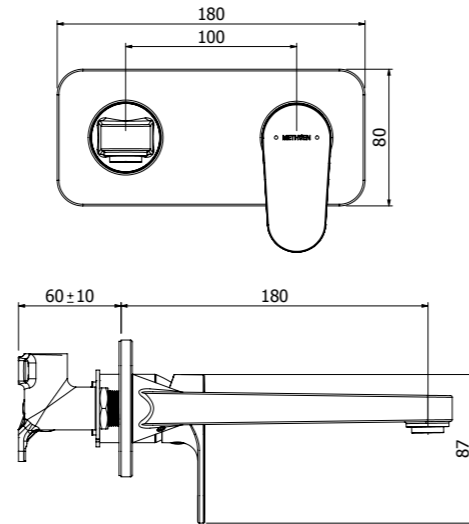

CHROME > 03-9814M

MATTE BLACK > 03-9814MBK

- 25mm ceramic disc cartridge
- Metal wall plate and solid cast brass spout for longevity
- Left-hand or right-hand outlet variable option
- Breech not included