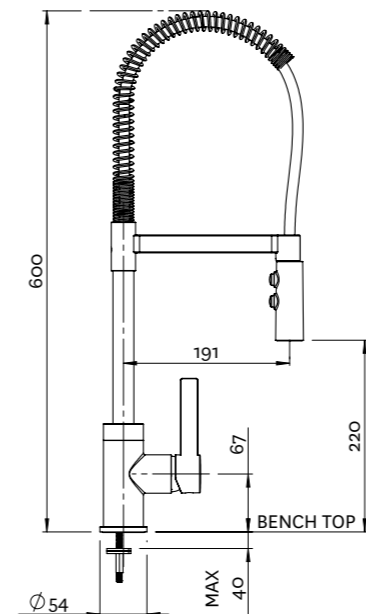

CHROME > 02-9402

SATIN CHROME > 02-9419
BLACK ACCENT > 02-1055

- 35mm ceramic disc cartridge
- Fully flexible and retractable stainless steel pull-down hose
- 360° swivel spout with solid metal arm support fitted with twin action aerator