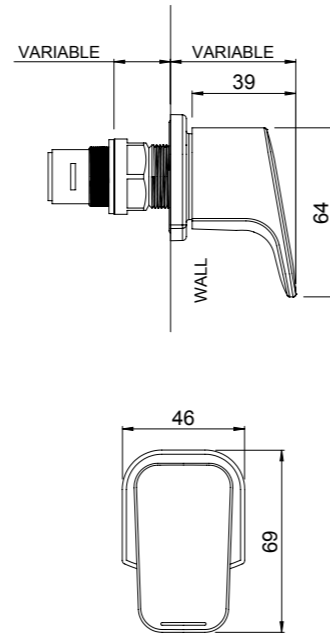

WAIPORI WALL TOP ASSEMBLY 01-8444

- Standard Pair
- 1/4 turn ceramic disc technology
- Contra-rotating handles