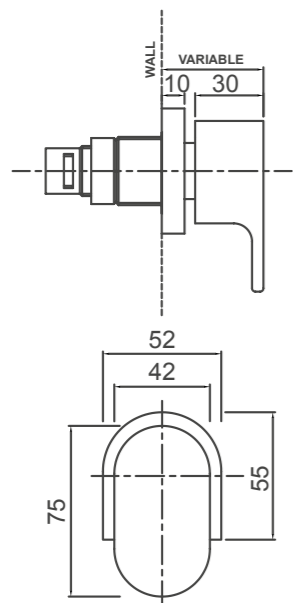

AMIO WALL TOP ASSEMBLY
01-4804

- 1/4 turn ceramic disc technology
- Contra-rotating handles