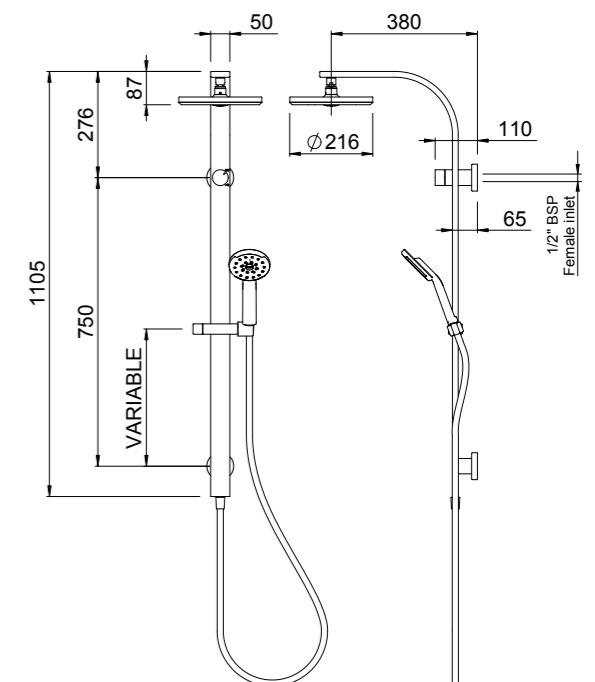

KIRI TWIN SHOWER SYSTEM SATIN CHROME > KISSCPSCAU

- Exposure rail with in-built water delivery point to eliminate the need for a separate wall elbow
- Easily switches from handset to overhead shower with the integrated water diverter
- Height adjustable handset holder with twist action slider