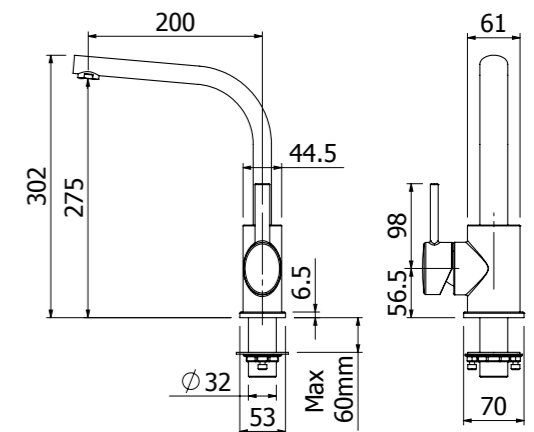

OVALO SINK MIXER
01-0301A

- 35mm ceramic disc cartridge can be adjusted to reduce the temperature setting, saving energy
- Swivel spout fitted with ASD aerator for optimised water stream direction
- Quick threaded sleeve fastening method