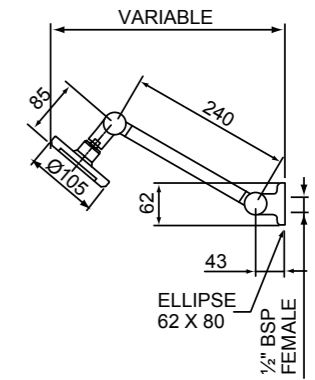

KIRI HI RISE SHOWER
GRAPHITE > 13-7015

- Height adjustable, never droop, brass hi rise arm that will not loosen or droop with use
- Brass, adjustable ball joint connection