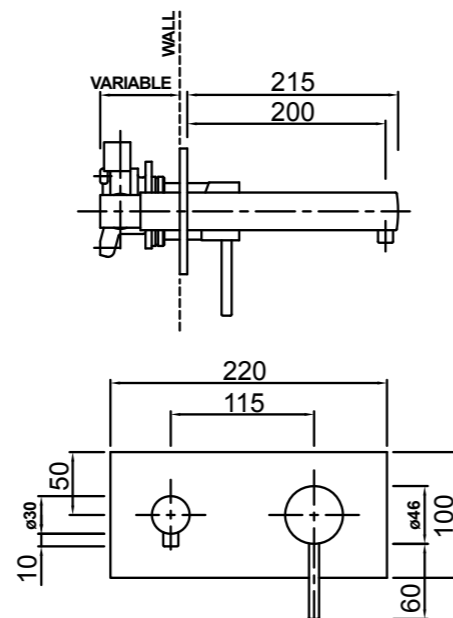

MINIMALIST WALL MOUNTED BASIN MIXER WITH SPOUT
01-2053

- 40mm ceramic disc cartridge can be adjusted to reduce the temperature setting, saving energy
- ASD aerator included for optimised water stream direction
- Wall breach included