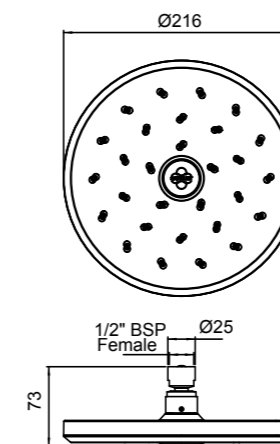

SATINJET® OVERHEAD SHOWER ROUND GRAPHITE > 13-7503

- Brass adjustable ball joint connection