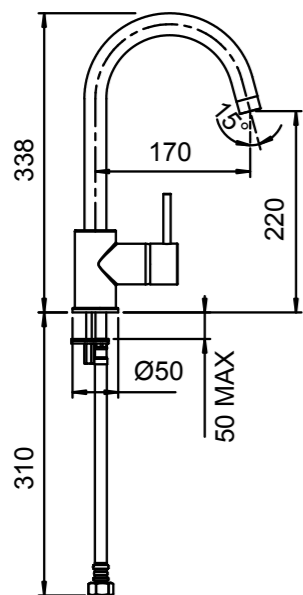

MINIMALIST CURVED GOOSENECK SINK MIXER

4 STAR > 01-2350
6 STAR > 01-2992

- 40mm ceramic disc cartridge can be adjusted to reduce the temperature setting, saving energy
- Swivel spout fitted with ASD aerator for optimised water stream direction
- Twin-stud mounting for secure sink installation