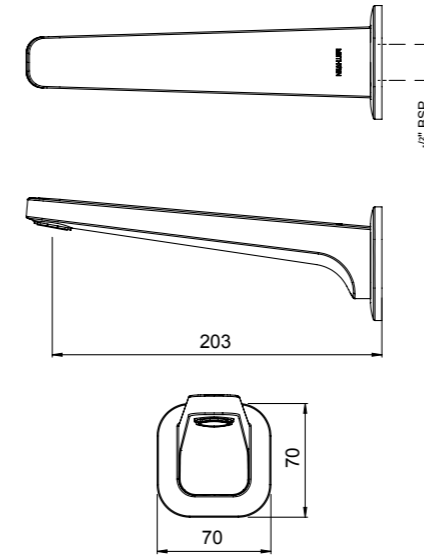

WAIPORI WALL MOUNTED BATH SPOUT 01-8369

- Easy Push-fit installation prevents damage to tiles or painted surfaces
- ASD aerator included for optimised water stream direction