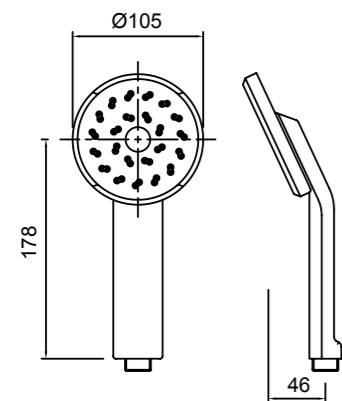

KIRI LOW FLOW HANDSET
13-8265

KIRI HANDSET SATIN CHROME > KIHSCPSCAU