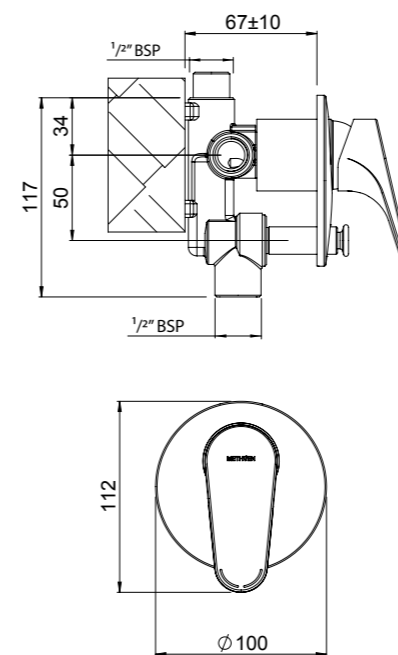

MAKU SHOWER MIXER WITH DIVERTER
01-8581

- Evenflo™ technology to help ensure consistent water flow delivery preventing fluctuations
- 25mm ceramic disc cartridge can be adjusted to reduce the temperature setting, saving energy
- Shower mixer with pull-out diverter defaults to bath spout
- Incorporates brass lugs for ease of mounting