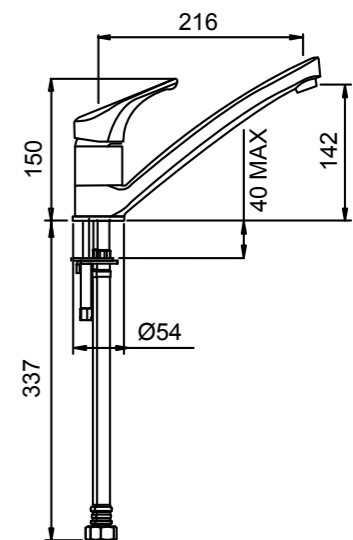

FUTURA DELUXE SINK MIXER 02-4339 LOW PRESSURE > 02-4339LP

- 40mm ceramic disc cartridge can be adjusted to reduce the temperature setting, saving energy
- Cast brass swivel spout fitted with ASD aerator for optimised water stream direction
- Twin-stud mounting for secure sink installation