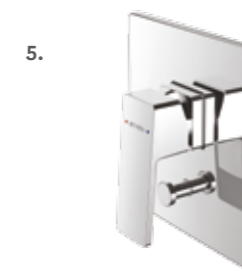

Blaze

Sleek and solid. The Blaze tapware range features clean, sharp lines blended with bold edges that will complement modern geometric décor. Designed by Methven for local conditions.

CERAMIC CARTRIDGE
Fitted with a quality ceramic cartridge for all-round durability and longevity.

LONGER LASTING TAPS
Dezincification Resistant (DZR) brass bodies last longer and help maintain water quality.

1A. BLAZE BASIN MIXER

WELS mains pressure
5★ 6L/MIN
CHROME > 03-9425M

1B. BLAZE BASIN MIXER

WELS mains pressure
5★ 6L/MIN
MATTE BLACK > 03-9425MBK

3. BLAZE WALL MOUNTED BATH MIXER WITH SPOUT (300MM)

> 03-9517M

2A. BLAZE WALL MOUNTED BASIN MIXER WITH SPOUT (200MM)

WELS mains pressure
5★ 6L/MIN
CHROME > 03-9494M

4A. BLAZE SHOWER MIXER

CHROME > 03-9432M

2B. BLAZE WALL MOUNTED BATH MIXER WITH SPOUT (200MM)

> 03-9418M

4B. BLAZE SHOWER MIXER

MATTE BLACK > 03-9432MBK

2C. BLAZE WALL MOUNTED BASIN MIXER WITH SPOUT (200MM)

WELS mains pressure
5★ 6L/MIN
MATTE BLACK > 03-9494MBK

5. BLAZE SHOWER MIXER WITH DIVERTER

> 03-9470M