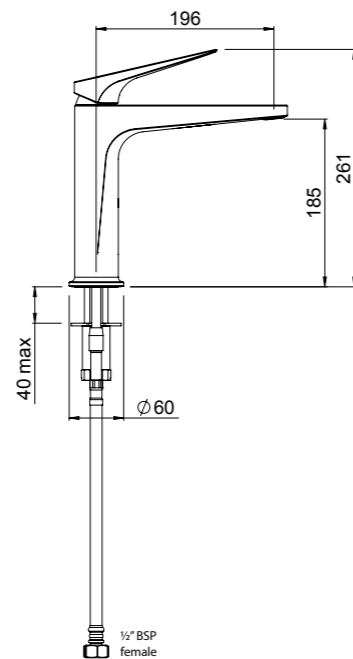

MAKU SINK MIXER
01-8628

- 35mm ceramic disc cartridge can be adjusted to reduce the temperature setting, saving energy
- Swivel spout fitted with ASD aerator for optimised water stream direction
- Twin-stud mounting for secure sink installation