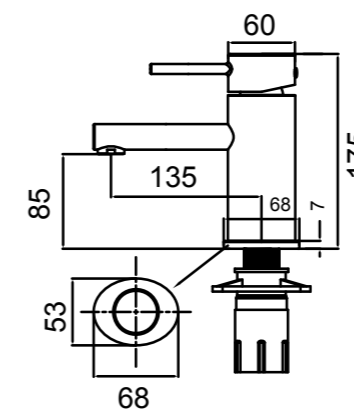

OVALO BASIN MIXER
01-0011

- 35mm ceramic disc cartridge can be adjusted to reduce the temperature setting, saving energy
- ASD aerator included for optimised water stream direction
- Fast-Fit installation method