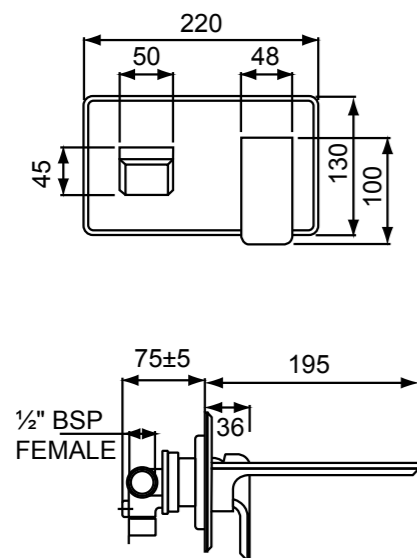

KIRI WALL MOUNTED BASIN MIXER WITH SPOUT
01-5092

- 40mm ceramic disc cartridge can be adjusted to reduce the temperature setting, saving energy
- ASD aerator included for optimised water stream direction
- Wall breach included