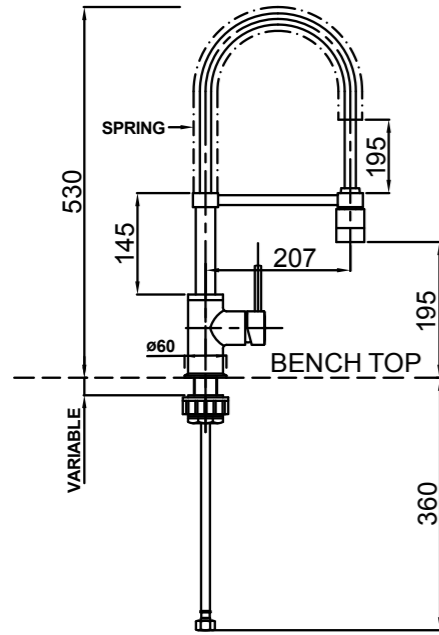

Technical Drawings

MINIMALIST SPRING PULL DOWN SINK MIXER 02-9358

- 40mm ceramic disc cartridge
- Fully flexible and retractable stainless steel pull-down hose
- Spout fitted with twin action aerator - rain spray and aerated flow