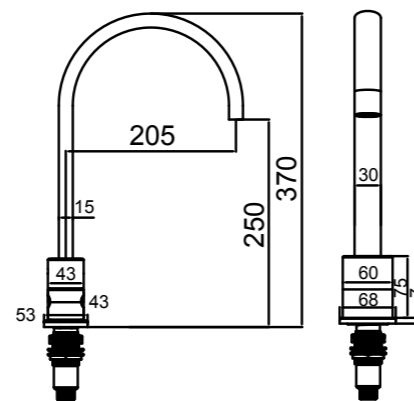

OVALO HOB MOUNTED BATH/SPA OUTLET
04-3941

- Also suitable for spa bath applications
- Swivel spout fitted with aerator