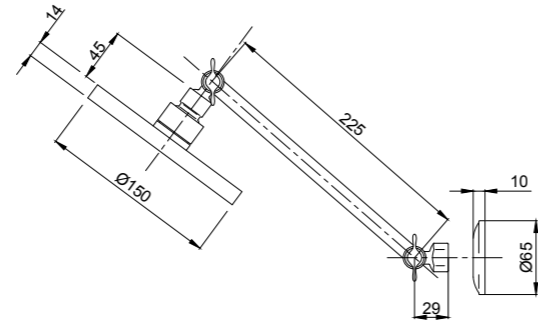

KROME HI RISE SHOWER (150MM)

CHROME > 17-7257M
MATTE BLACK > 17-7257MBK

- Height adjustable, 255mm hi rise arm and wall plate
- Adjustable ball joint connection