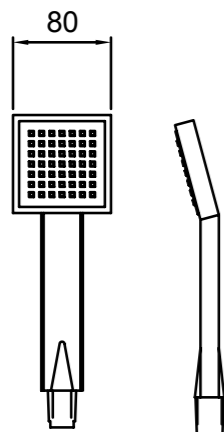

RE RE HANDSET
43-2004