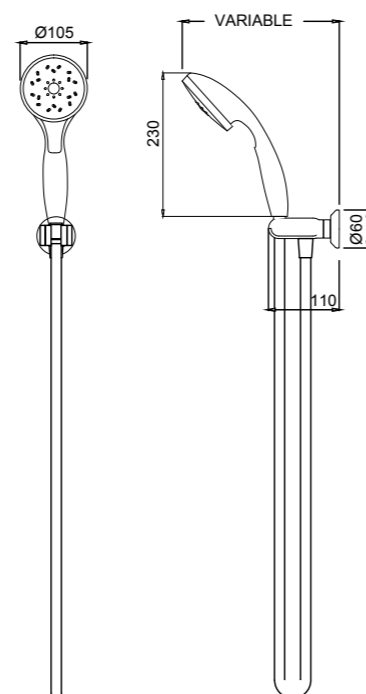

FUTURA HAND SHOWER 13-0108

- Stylish and sturdy SAM wall outlet bracket