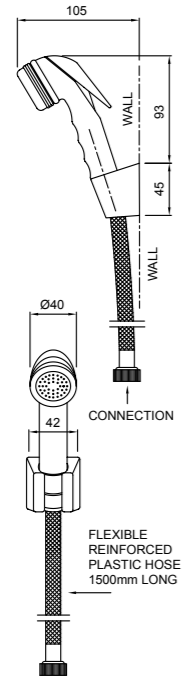

HOME & HEALTHCARE DOUCHE SPRAY KIT
23-5520

- This product should always be installed with a cistern tap to comply with the terms of our guarantee (Tap not supplied)
- Suitable for cold water only
- Backflow prevention device may be required in some installations - refer to AS 3500