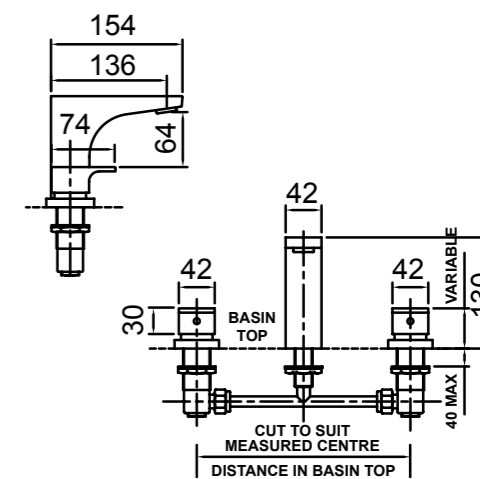

AMIO 3 HOLE HOB MOUNTED BASIN SET
01-4606

- 1/4 turn ceramic disc technology
- Contra-rotating handles
- ASD aerator included for optimised water stream direction