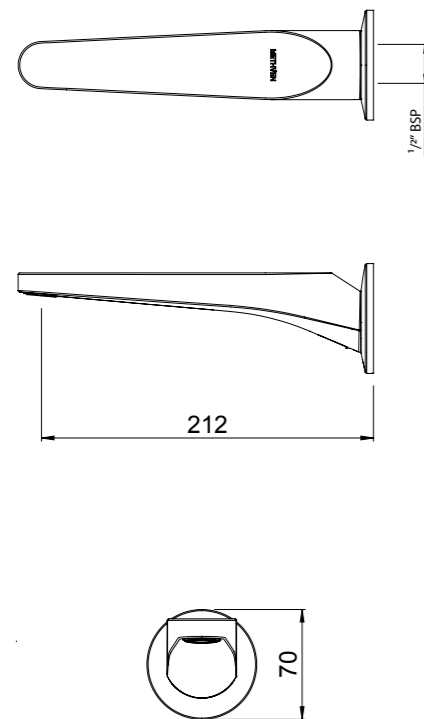

MAKU WALL MOUNTED BATH SPOUT 01-8765

- Easy Push-fit installation prevents damage to tiles or painted surfaces
- ASD aerator included for optimised water stream direction