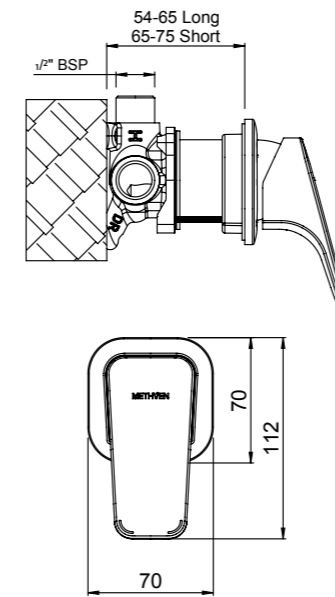

WAIPORI SHOWER MIXER 01-8161

- Evenflo™ technology to help ensure consistent water flow delivery preventing fluctuations
- 40mm ceramic disc cartridge can be adjusted to reduce the temperature setting, saving energy
- Incorporates brass lugs for ease of mounting