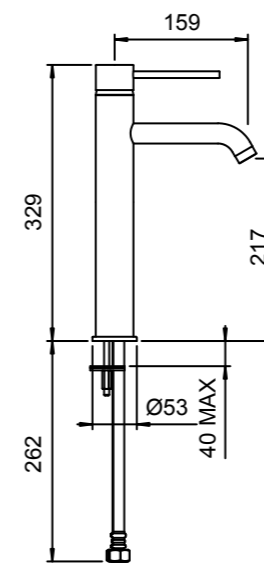

MINIMALIST HI RISE BASIN MIXER
01-2077

- 40mm ceramic disc cartridge can be adjusted to reduce the temperature setting, saving energy
- ASD aerator included for optimised water stream direction
- Twin-stud mounting for secure basin installation