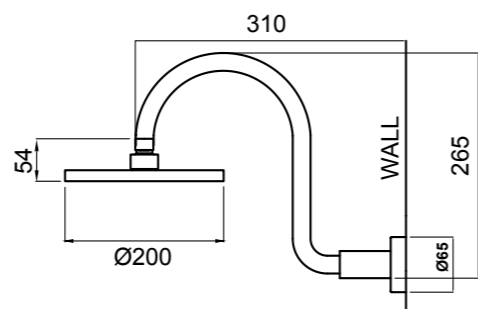

KROME OVERHEAD SHOWER ON SWAN NECK ARM (200MM)
MATTE BLACK > 17-7271MBK

- Brass adjustable ball joint connection
- High quality brass swan neck arm with round wall plate
- Designed for extra height in shower recess