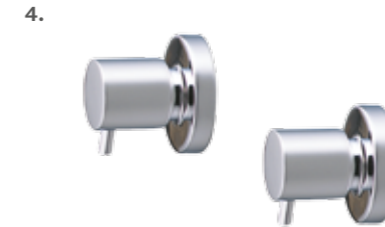

CERAMIC CARTRIDGE

Fitted with a quality ceramic cartridge for all-round durability and longevity.

LONGER LASTING TAPS

Dezincification Resistant (DZR) brass bodies last longer and help maintain water quality.