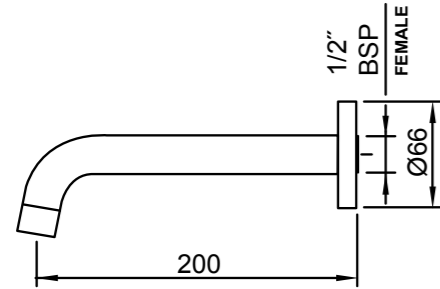

MINIMALIST WALL MOUNTED BATH SPOUT (200MM)
04-2852

- Easy Push-fit installation prevents damage to tiles or painted surfaces
- Fixed spout fitted with ASD aerator for optimised water stream direction