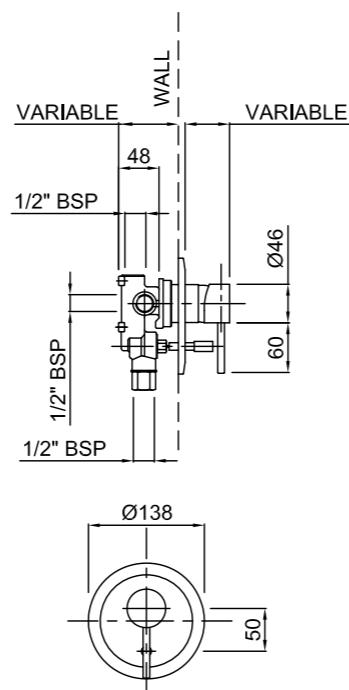

MINIMALIST SHOWER MIXER WITH DIVERTER
01-2206

- Evenflo™ technology to help ensure consistent water flow delivery preventing fluctuations
- 40mm ceramic disc cartridge can be adjusted to reduce the temperature setting, saving energy
- Shower mixer with pull-out diverter defaults to bath spout
- Incorporates brass lugs for ease of mounting