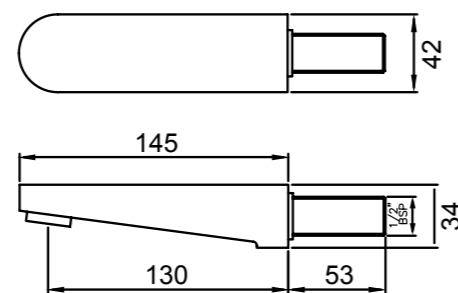

AMIO WALL MOUNTED BATH SPOUT (145MM)

01-4705

- Easy Push-fit installation prevents damage to tiles or painted surfaces
- ASD aerator included for optimised water stream direction