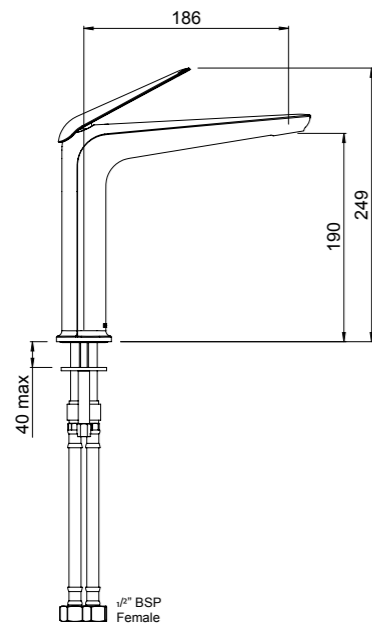

AROHA SINK MIXER
01-9229

- 25mm ceramic disc cartridge can be adjusted to reduce the temperature setting, saving energy
- Swivel spout fitted with ASD aerator for optimised water stream direction
- Twin-stud mounting for secure sink installation