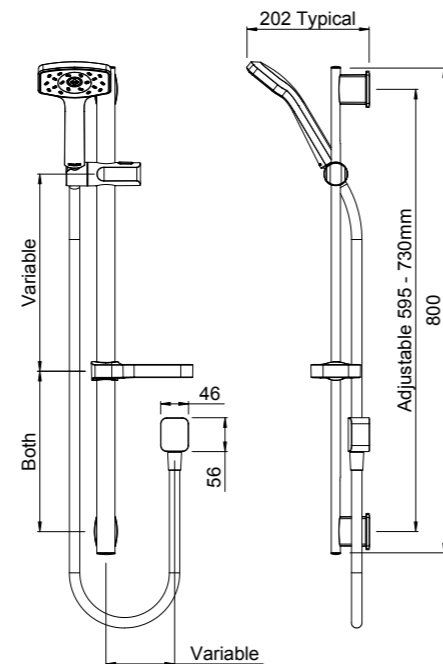

WAIPORI RAIL SHOWER
WASRCPWHAU

- High quality 800mm oval rail with an adjustable wall mounting points
- Height adjustable handset holder with push button slider

WAIPORI WALL SHOWER ROSE
WAWSCPWHAU

- Brass adjustable ball joint connection