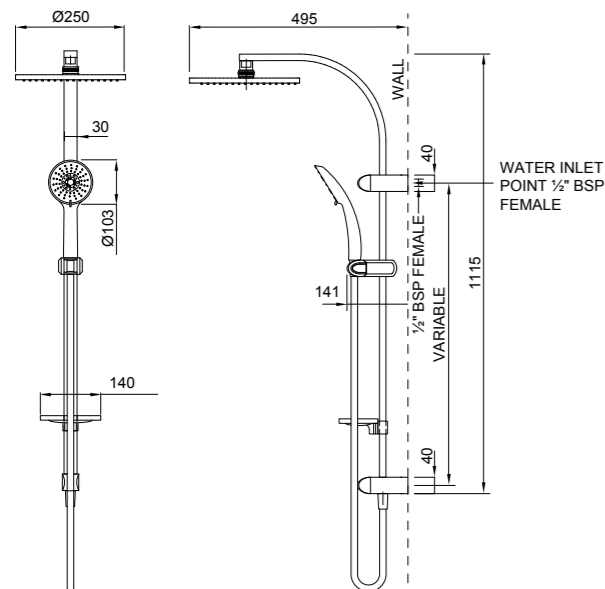

AMIO HAND SHOWER 5 FUNCTION
15-3015P

- Prince wall outlet bracket

AMIO OVERHEAD SHOWER
16-1188

- Brass adjustable ball joint connection

AMIO TWIN SHOWER SYSTEM 5 FUNCTION
15-3084

- Exposure rail with in-built water delivery point to eliminate the need for a separate wall elbow
- Easily switches from handset to overhead shower with the integrated water diverter
- Height adjustable handset holder with easy-to-use slider