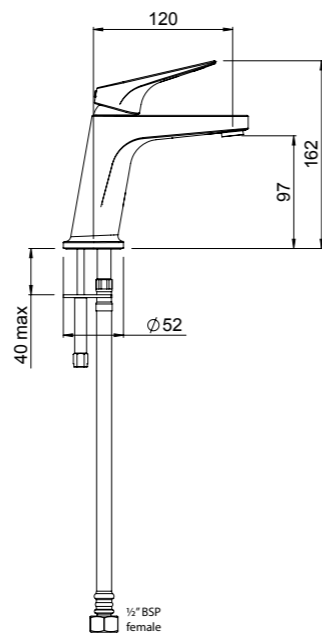

MAKU BASIN MIXER
01-8505

- 25mm ceramic disc cartridge can be adjusted to reduce the temperature setting, saving energy
- ASD aerator included for optimised water stream direction
- Twin-stud mounting for secure basin installation