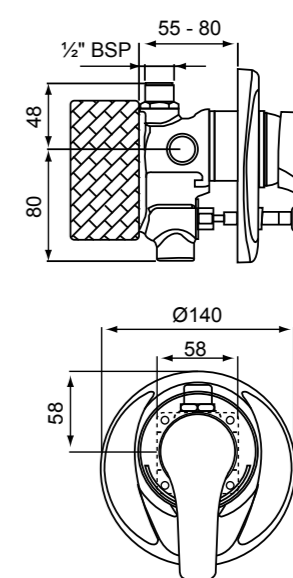

FUTURA SHOWER MIXER WITH DIVERTER
02-4209

- Evenflo™ technology to help ensure consistent water flow delivery preventing fluctuations
- 40mm ceramic disc cartridge can be adjusted to reduce the temperature setting, saving energy
- Shower mixer with pull-out diverter defaults to bath spout
- Incorporates brass lugs for ease of mounting