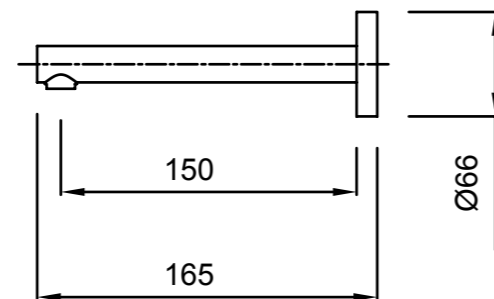

MINIMALIST WALL MOUNTED STRAIGHT SPOUT (150MM) BASIN > 04-2968 BATH > 04-2869

- Fixed spout fitted with aerator