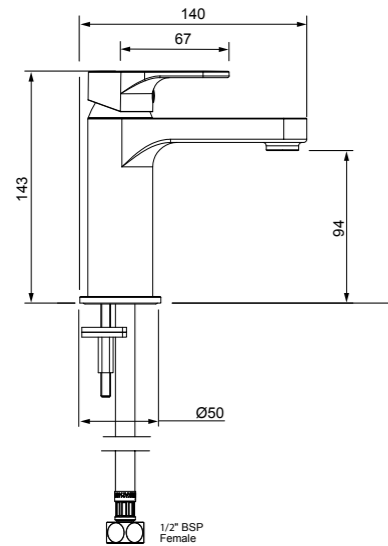

GLIDE BASIN MIXER

CHROME > 03-9708M

MATTE BLACK > 03-9708MBK

- 25mm ceramic disc cartridge
- Fixed cast spout fitted with aerator
- Twin-stud mounting for secure basin installation