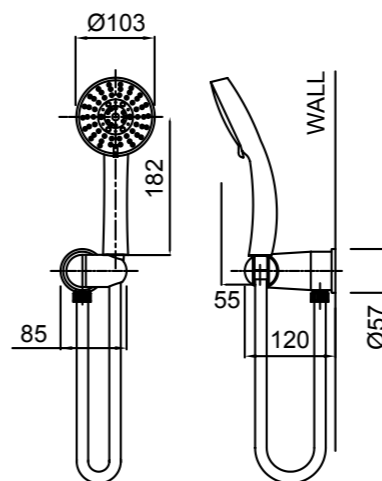

AMIO HAND SHOWER 5 FUNCTION
15-3015P

- Prince wall outlet bracket