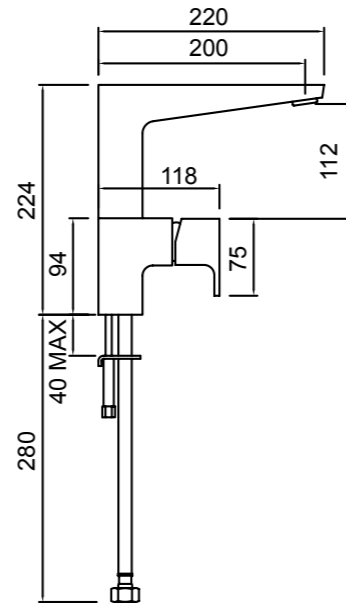

RERE SINK MIXER 01-3302

- 35mm ceramic disc cartridge can be adjusted to reduce the temperature setting, saving energy
- Swivel spout fitted with ASD aerator for optimised water stream direction
- Twin-stud mounting for secure sink installation