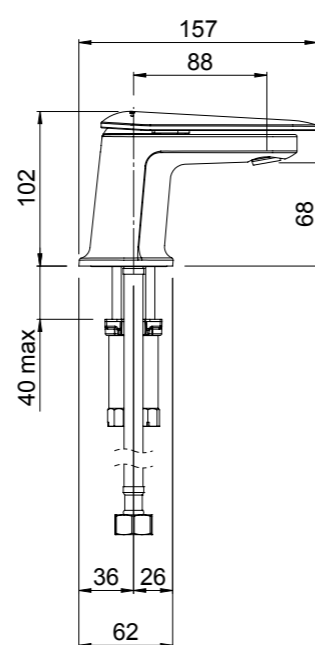

AIO BASIN MIXER
AOBMCPAU

- 25mm ceramic disc cartridge can be adjusted to reduce the temperature setting, saving energy
- ASD aerator included for optimised water stream direction
- Twin-stud mounting for secure basin installation