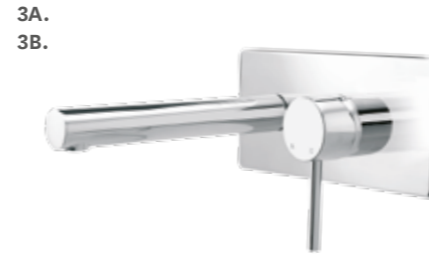

CERAMIC CARTRIDGE

Fitted with a quality ceramic cartridge for all-round durability and longevity.

LONGER LASTING TAPS

Dezincification Resistant (DZR) brass bodies last longer and help maintain water quality.