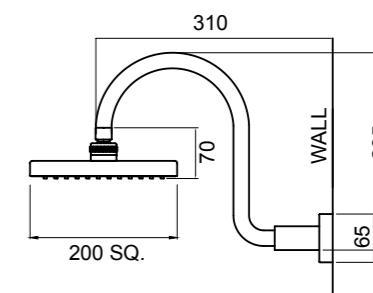

RE RE WALL SHOWER ON SWAN NECK ARM
MATTE BLACK > 16-1140MBK

- Brass adjustable ball joint connection
- High quality brass swan neck arm with square wall plate
- Designed for extra height in shower recess