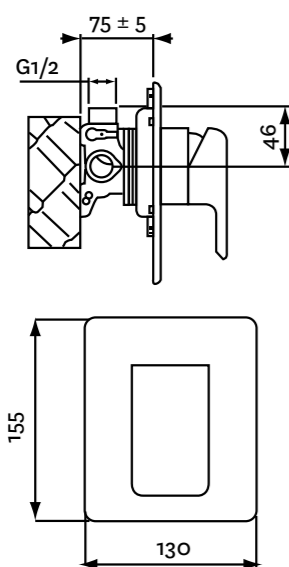

KIRI SHOWER MIXER
01-5139

- Evenflo™ technology to help ensure consistent water flow delivery preventing fluctuations
- 40mm ceramic disc cartridge can be adjusted to reduce the temperature setting, saving energy
- Incorporates brass lugs for ease of mounting