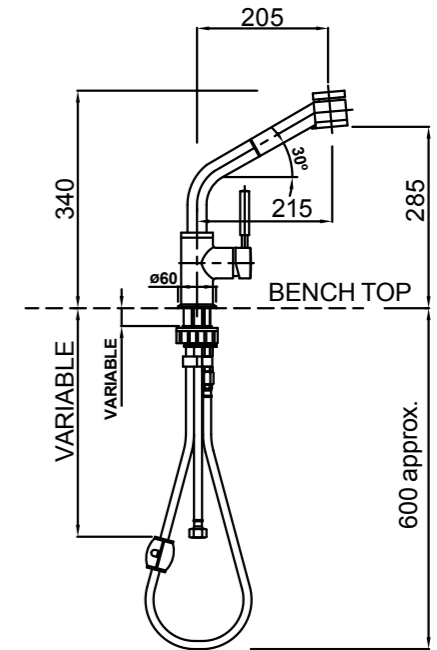

MINIMALIST HI RISE PULL OUT SINK MIXER 02-3851

- 40mm ceramic disc cartridge can be adjusted to reduce the temperature setting, saving energy
- Fully flexible and retractable stainless steel pull-out hose
- 360° swivel spout fitted with twin action spray - aerated and rain