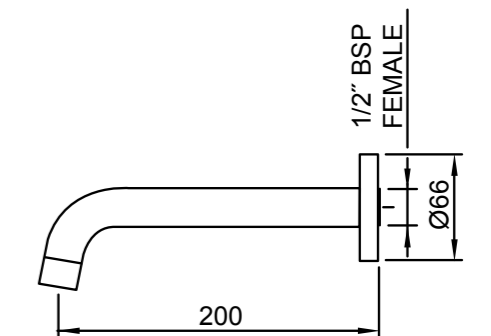

MINIMALIST WALL MOUNTED BASIN SPOUT (200MM) 4 STAR > 04-2951 6 STAR > 04-2982

- Easy Push-fit installation prevents damage to tiles or painted surfaces
- Fixed spout fitted with ASD aerator for optimised water stream direction