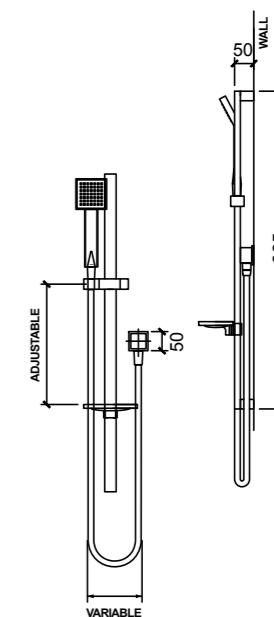

RERE RAIL SHOWER
CHROME > 16-0549
MATTE BLACK > 16-0549MBK

- Stylish 685mm quadrate brass rail, with solid mounting points to match handset design
- Height adjustable handset holder with easy to use, twist action slider