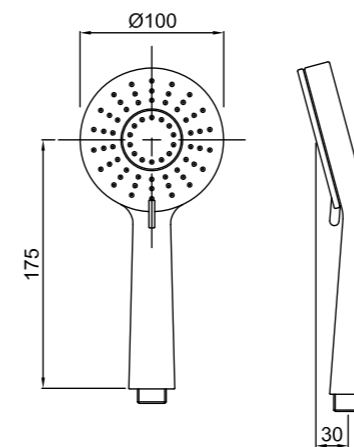

KROME HANDSET 3 FUNCTION (100MM)

43-7023M