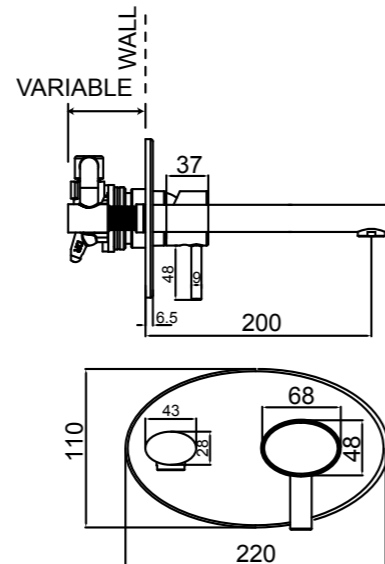

OVALO WALL MOUNTED BATH MIXER WITH SPOUT
01-0400

- 40mm ceramic disc cartridge can be adjusted to reduce the temperature setting, saving energy
- ASD aerator included for optimised water stream direction
- Wall breach included