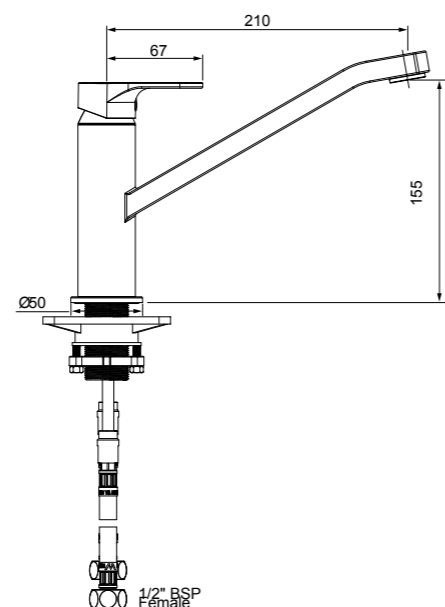

GLIDE SINK MIXER

O3-9852M

- 25mm ceramic disc cartridge
- Swivel spout fitted with aerator
- Quick threaded sleeve fastening method

SPIRIT SINK MIXER

O3-9654M

- 25mm ceramic disc cartridge
- Swivel spout fitted with aerator
- Quick threaded sleeve fastening method