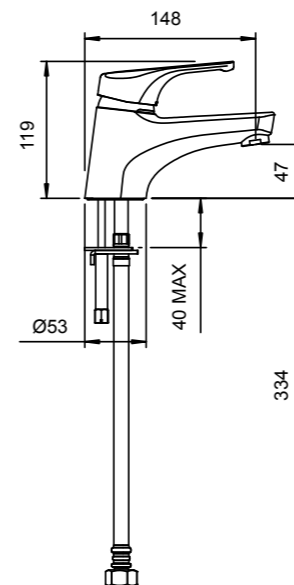

FUTURA BASIN MIXER
02-4001
LOW PRESSURE 02-4001LP

- 40mm ceramic disc cartridge can be adjusted to reduce the temperature setting, saving energy
- ASD aerator included for optimised water stream direction
- Twin-stud mounting for secure basin installation