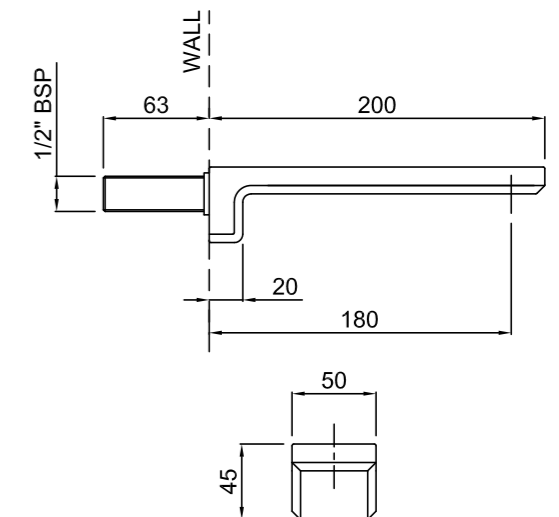

KIRI WALL MOUNTED BASIN SPOUT 01-5740

- Easy Push-fit installation prevents damage to tiles or painted surfaces
- ASD aerator included for optimised water stream direction