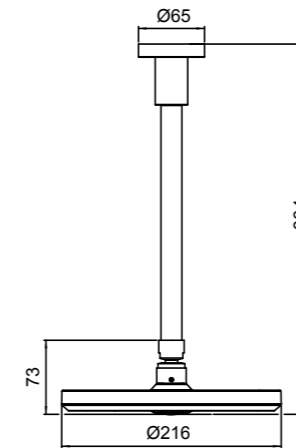

SATINJET® OVERHEAD SHOWER ON CEILING ARM 13-7701

- Brass adjustable ball joint connection
- Stylish brass ceiling mounted arm with wall plate