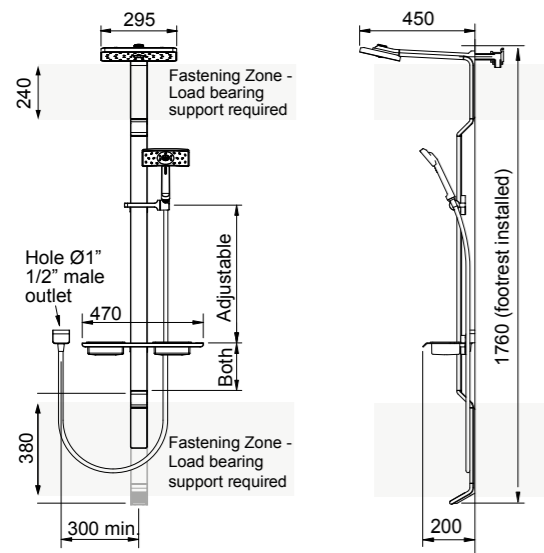

TAHI RAIL SHOWER
13-8302

- Adjustable shelf, modular storage system which offers valuable storage space plus a convenient hook
- High quality 1450mm quadrate rail with solid mounting points

WAIPORI HAND SHOWER
WAWOBCPWHAU