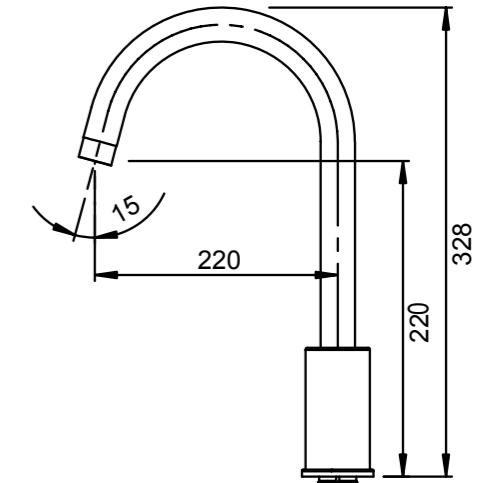

- Fixed spout fitted with aerator

MINIMALIST HOB MOUNTED CURVED BATH/SPA SPOUT 04-3941

- Also suitable for spa bath applications
- Swivel spout fitted with ASD aerator for optimised water stream direction