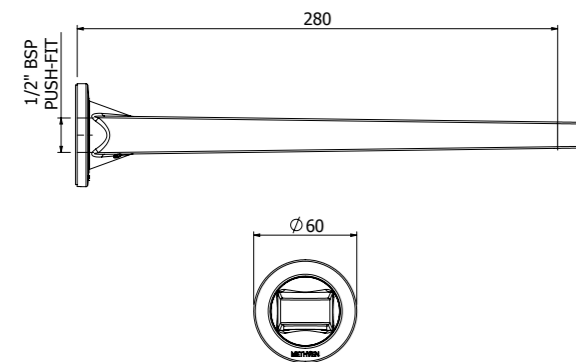

36-0109

- Spout with pull-out diverter defaults to bath spout

SOFT SQUARE BATH SPOUT (300MM)

CHROME > 03-9845M

MATTE BLACK > 03-9845MBK

- Easy Push-fit installation prevents damage to tiles or painted surfaces
- Fixed spout fitted with aerator