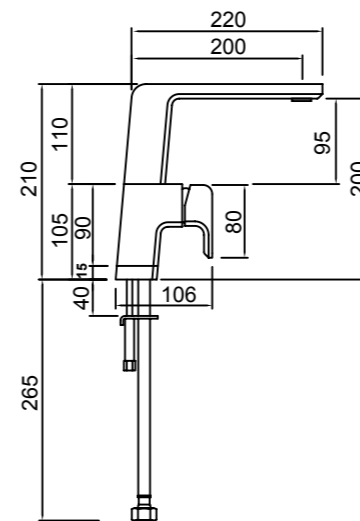

KIRI SINK MIXER
01-5306

- 35mm ceramic disc cartridge can be adjusted to reduce the temperature setting, saving energy
- Swivel spout fitted with ASD aerator for optimised water stream direction
- Twin-stud mounting for secure sink installation