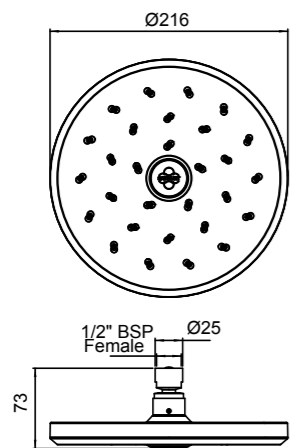

SATINJET® OVERHEAD SHOWER ROUND
WHITE > OSRO216WHAU

- Brass adjustable ball joint connection