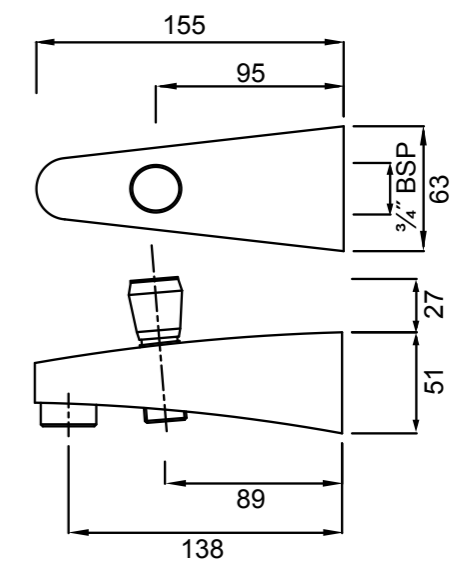

DELUXE WALL MOUNTED BATH SPOUT WITH DIVERTER

36-1007

- Spout with pull-out diverter defaults to bath spout