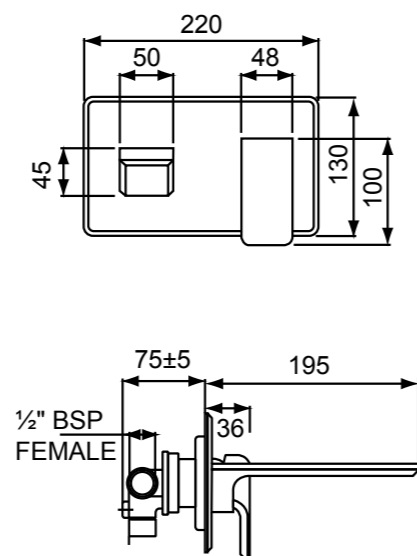

KIRI WALL MOUNTED BATH MIXER WITH SPOUT
01-5436

- 40mm ceramic disc cartridge can be adjusted to reduce the temperature setting, saving energy
- ASD aerator included for optimised water stream direction
- Wall breach included