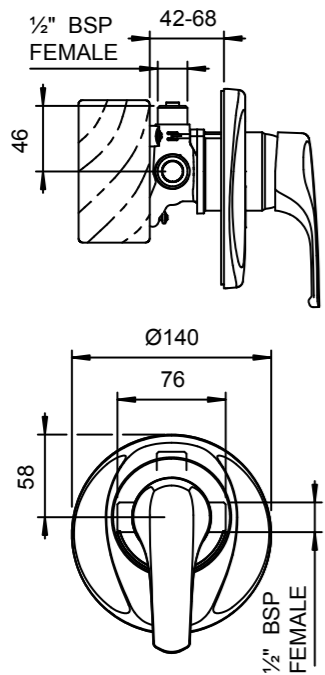

FUTURA SHOWER MIXER
02-4100

- Evenflo™ technology to help ensure consistent water flow delivery preventing fluctuations
- 40mm ceramic disc cartridge can be adjusted to reduce the temperature setting, saving energy
- Incorporates brass lugs for ease of mounting