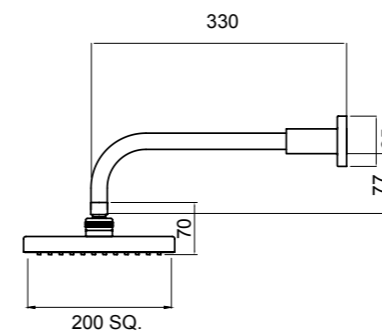

RE RE WALL SHOWER ON STRAIGHT ARM
MATTE BLACK > 16-1133MBK

- Brass adjustable ball joint connection
- High quality 330mm brass arm with square wall plate