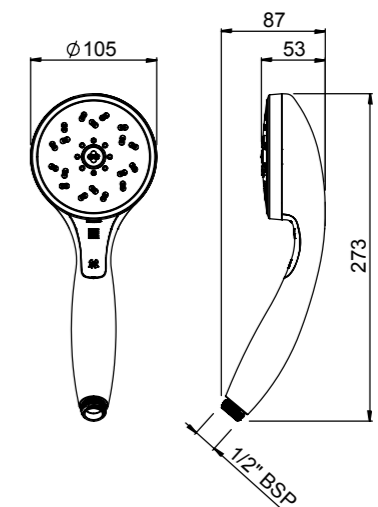

- Brass, adjustable ball joint connection

MAKU HANDSET
13-4700

FUTURA HANDSET
13-0306

- Unique push button built into handset to change spray pattern

Technical Drawings

FUTURA HI RISE SHOWER 13-5011

- Unique push button built into rose to change spray pattern
- Height adjustable, never droop, brass hi rise arm that will not loosen or droop with use
- Brass, adjustable ball joint connection