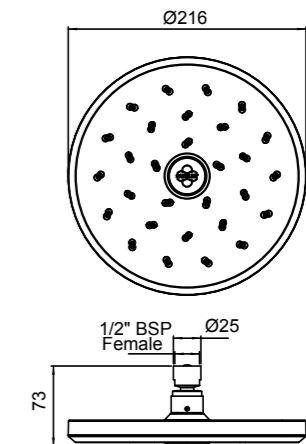

SATINJET® OVERHEAD SHOWER ROUND SATIN CHROME > OSRO216SCPAU

- Brass adjustable ball joint connection