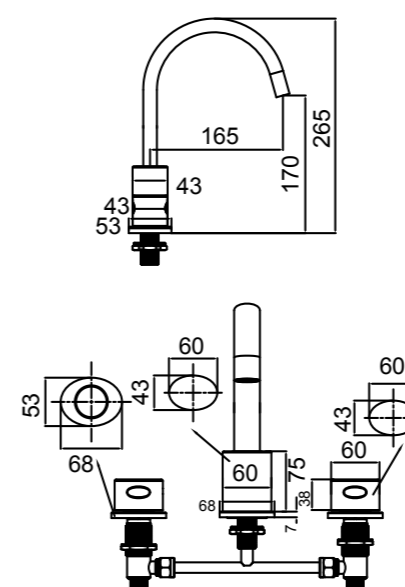

OVALO 3 HOLE BASIN SET
01-0608

- 1/4 turn ceramic disc technology
- Contra-rotating handles
- Swivel spout fitted with aerator