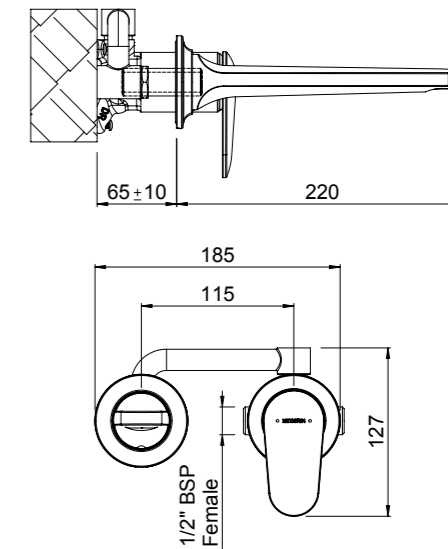

AIO WALL MOUNTED BATH MIXER WITH SPOUT
AOWBTCPAU

- 35mm ceramic disc cartridge can be adjusted to reduce the temperature setting, saving energy
- ASD aerator included for optimised water stream direction
- Wall breach included