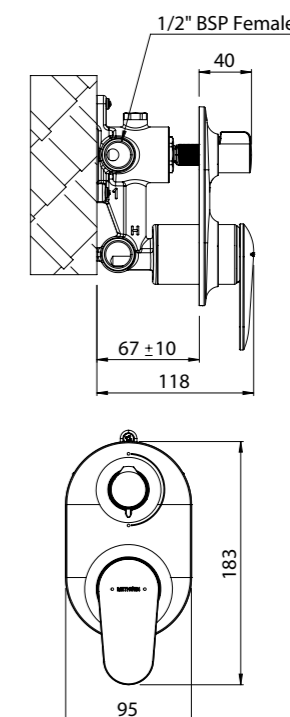

AIO SHOWER MIXER WITH DIVERTER
AOHPSDCPAU

- 35mm ceramic disc cartridge can be adjusted to reduce the temperature setting, saving energy
- Shower mixer with easy turn-dial diverter defaults to bath spout
- Incorporates brass lugs for ease of mounting