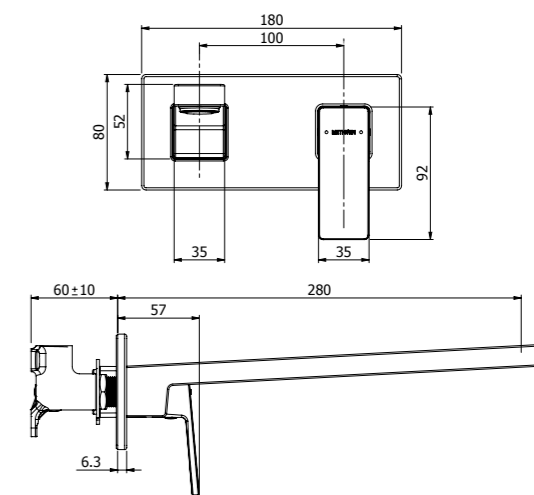

BLAZE WALL MOUNTED BATH MIXER WITH SPOUT (300MM)
03-9517M

- 25mm ceramic disc cartridge
- Metal wall plate and solid cast brass spout for longevity
- Breech not included