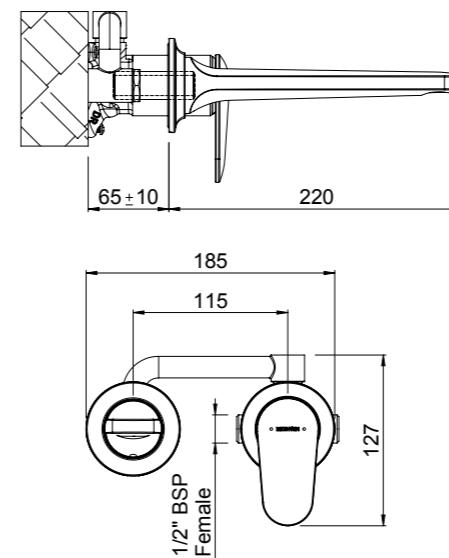

AIO WALL MOUNTED BASIN MIXER WITH SPOUT
AOWBCPAU

- 35mm ceramic disc cartridge can be adjusted to reduce the temperature setting, saving energy
- ASD aerator included for optimised water stream direction
- Wall breach included