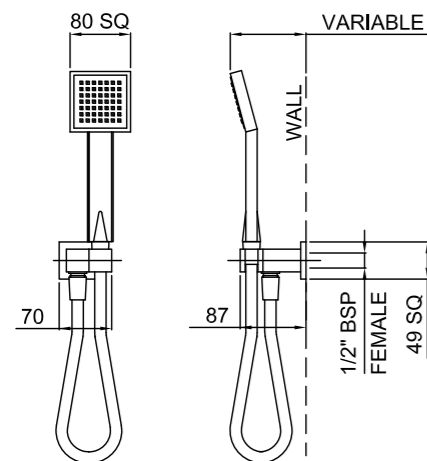

RE RE HAND SHOWER
CHROME > 16-0501
MATTE BLACK > 16-0501MBK

- Stylish deluxe square wall outlet bracket