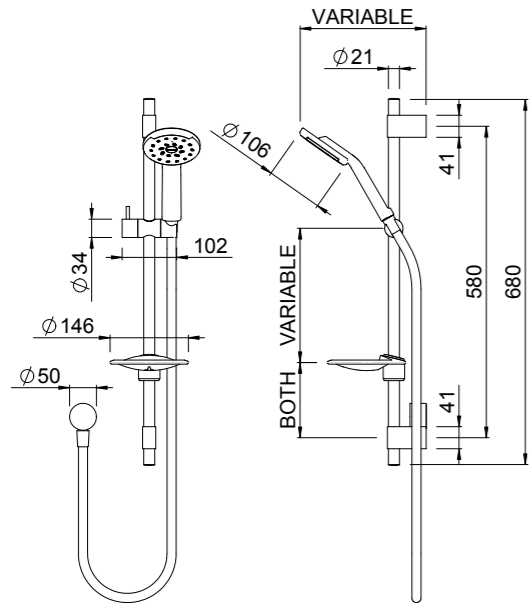

Technical Drawings

KIRI RAIL SHOWER SATIN CHROME > KISRCPSCAU

- High quality 680mm rail with solid metal mounting points for extra durability
- Height adjustable handset holder with easy to use, twist lock metal slider