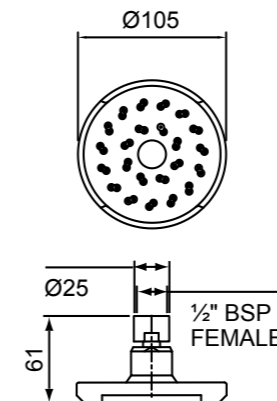

KIRI WALL SHOWER ROSE SATIN CHROME > KIWSCPSCAU

- Brass, adjustable ball joint connection