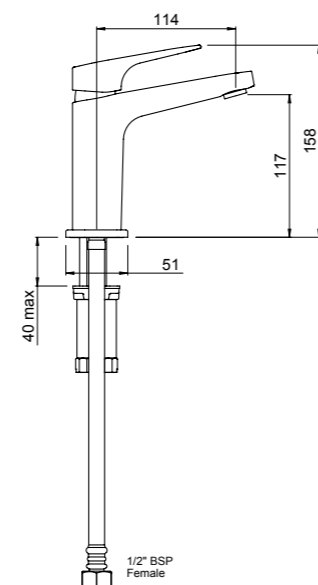

WAIPORI BASIN MIXER
01-8109

- 25mm ceramic disc cartridge can be adjusted to reduce the temperature setting, saving energy
- ASD aerator included for optimised water stream direction
- Twin-stud mounting for secure basin installation