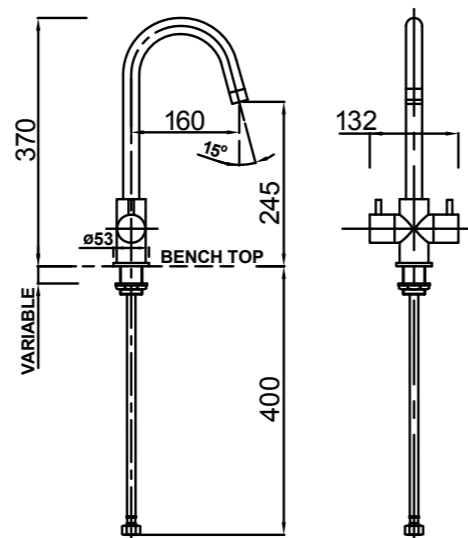

MINIMALIST SINK MIXER WITH TWIN HANDLES

01-2343

- 1/4 turn ceramic disc technology
- Twin pin lever handles
- Swivel spout fitted with ASD aerator for optimised water stream direction