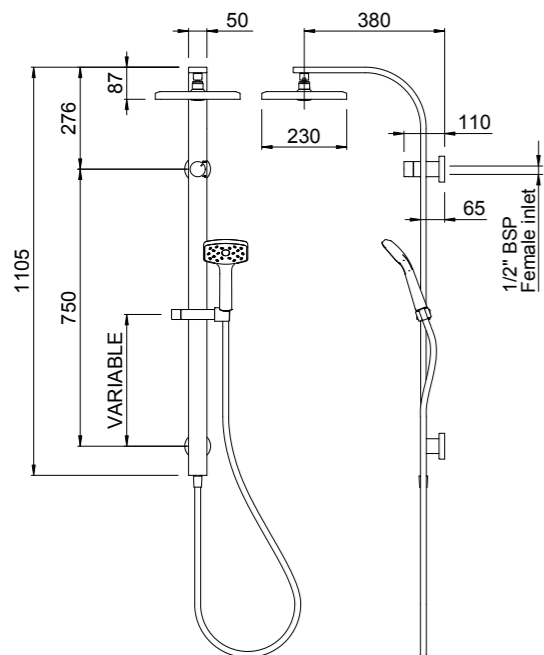

WAIPORI RAIL SHOWER
WASRCPWHAU

- High quality 800mm oval rail with an adjustable wall mounting points
- Height adjustable handset holder with push button slider

WAIPORI WALL SHOWER ROSE
WAWSCPWHAU

- Brass adjustable ball joint connection