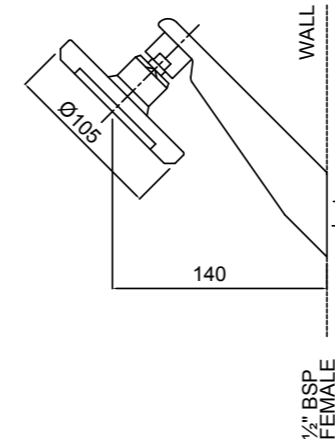

KIRI WALL SHOWER ON UPSWEPT ARM SATIN CHROME > KIUACPSCAU

- Durable solid brass upswept arm
- Brass, adjustable ball joint connection