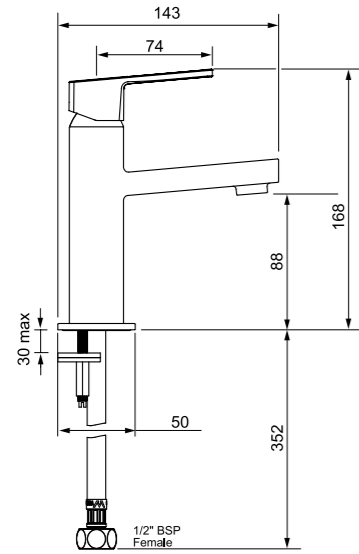

NEON BASIN MIXER
03-8503M

- 25mm ceramic disc cartridge
- Fixed cast spout fitted with aerator
- Twin-stud mounting for secure basin installation