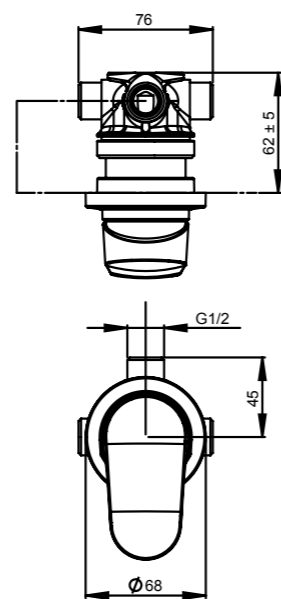

KAHA SHOWER MIXER
01-7102

- Evenflo™ technology to help ensure consistent water flow delivery preventing fluctuations
- 40mm ceramic disc cartridge can be adjusted to reduce the temperature setting, saving energy
- Incorporates brass lugs for ease of mounting