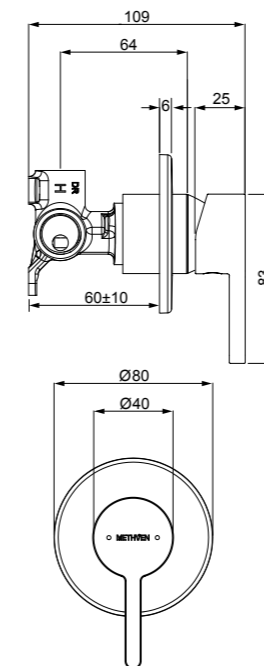

ARROW SHOWER MIXER
03-9159M

- 25mm ceramic disc cartridge
- Incorporates brass lugs for ease of mounting
- Suitable for wall cavities 70mm or greater