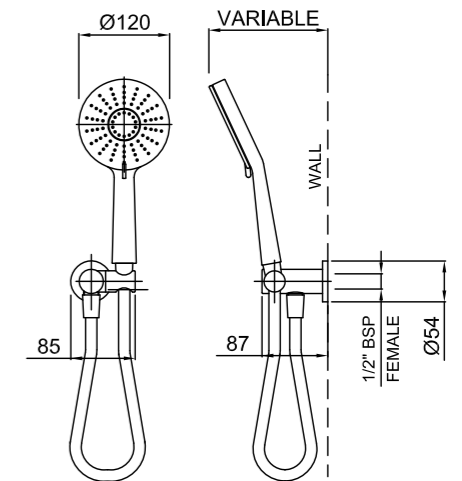

KROME HAND SHOWER 3 FUNCTION (120MM)

CHROME > 17-7202M
MATTE BLACK > 17-7202MBK

- Stylish deluxe round wall outlet bracket