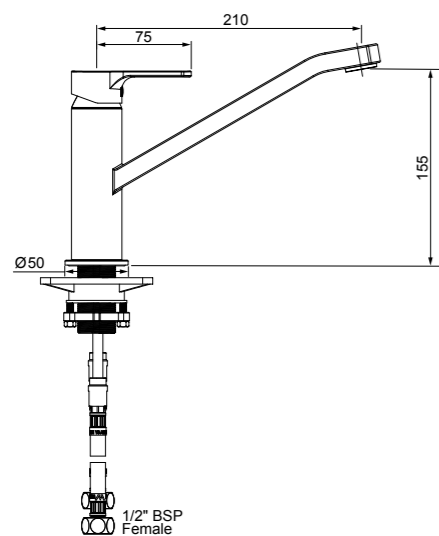

GLIDE SINK MIXER

O3-9852M

- 25mm ceramic disc cartridge
- Swivel spout fitted with aerator
- Quick threaded sleeve fastening method

SPIRIT SINK MIXER

O3-9654M

- 25mm ceramic disc cartridge
- Swivel spout fitted with aerator
- Quick threaded sleeve fastening method