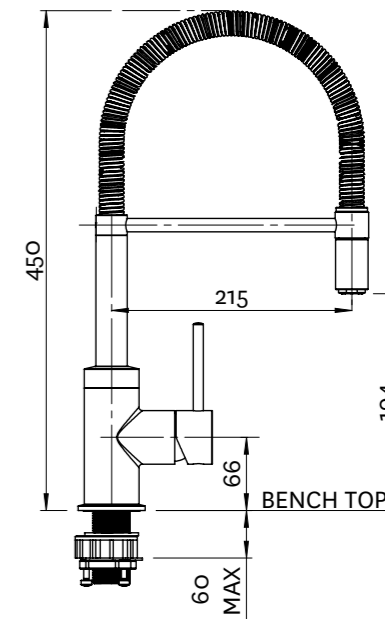

ARROW SINK MIXER

03-9258M

- 25mm ceramic disc cartridge
- Swivel spout fitted with aerator
- Twin-stud mounting for secure sink installation

SPRING PULL DOWN SINK MIXER

02-9211

- 40mm ceramic disc cartridge
- Fully flexible and retractable stainless steel pull-down hose
- 360° swivel spout with solid metal arm support fitted with aerator
- Integral non-return valve prevents cross-feeding and backflow