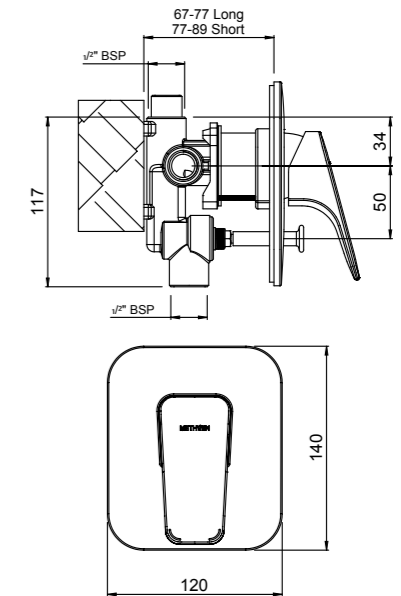

WAIPORI SHOWER MIXER WITH DIVERTER 01-8185

- Evenflo™ technology to help ensure consistent water flow delivery preventing fluctuations
- 40mm ceramic disc cartridge can be adjusted to reduce the temperature setting, saving energy
- Shower mixer with pull-out diverter defaults to bath spout
- Incorporates brass lugs for ease of mounting