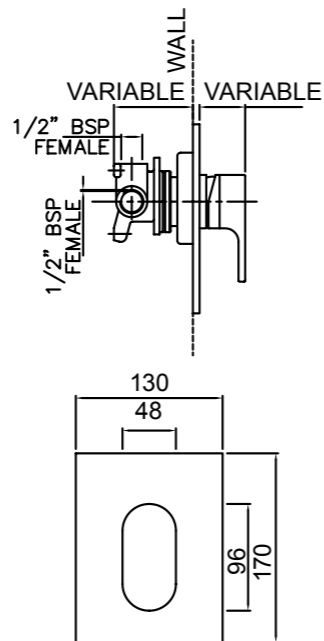

AMIO SHOWER MIXER
01-4101

- Evenflo™ technology to help ensure consistent water flow delivery preventing fluctuations
- 40mm ceramic disc cartridge can be adjusted to reduce the temperature setting, saving energy
- Incorporates brass lugs for ease of mounting