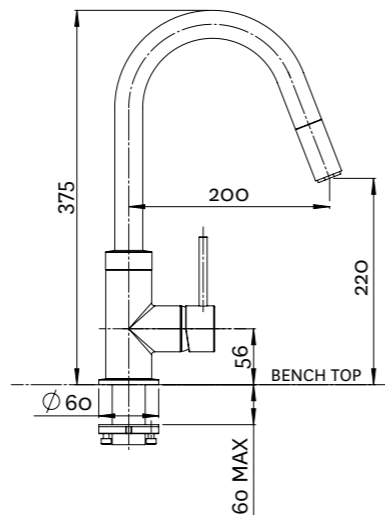

GOOSENECK PULL OUT SINK MIXER

BLACK ACCENT > 01-0318
01-2329A

- 40mm ceramic disc cartridge
- Fully flexible and retractable stainless steel pull-out hose
- 360° swivel spout fitted with aerator
- Integral non-return valve prevents cross-feeding and backflow