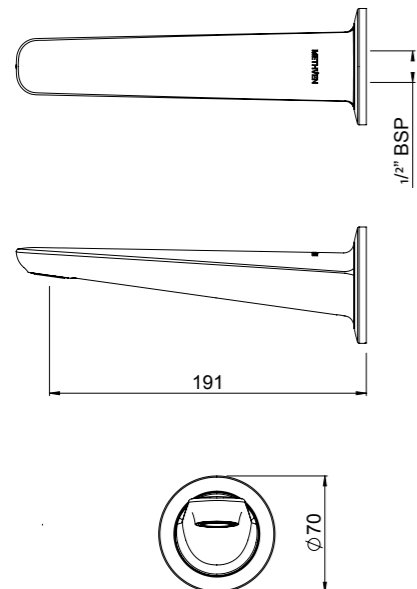

AROHA WALL MOUNTED BATH SPOUT 01-9366

- Easy Push-fit installation prevents damage to tiles or painted surfaces
- Fixed spout fitted with ASD aerator for optimised water stream direction