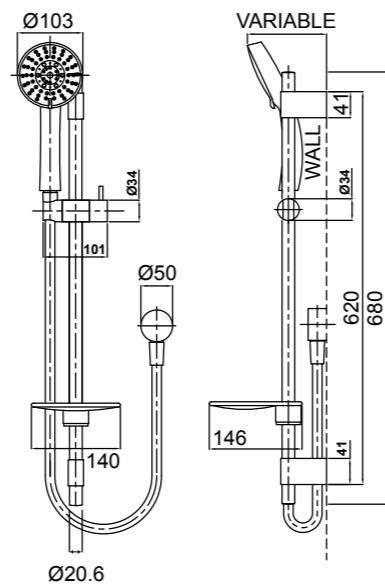

AMIO RAIL SHOWER 5 FUNCTION
15-3053P

- High quality 680mm solid metal rail and pillars for extra durability
- Height adjustable handset holder with easy to use, twist lock metal slider