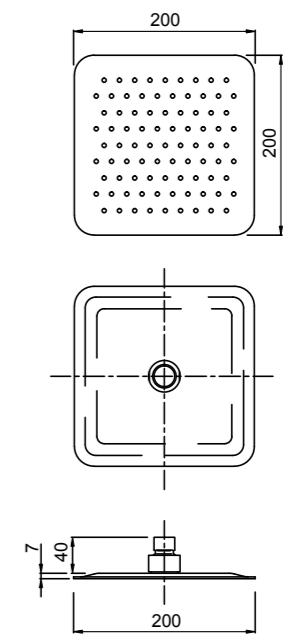

CONVENTIONAL SQUARE OVERHEAD SHOWER (200MM)
OSQ200CPA

- Overhead shower thickness 7mm, creating a sleek minimal profile
- Brass adjustable ball joint connection