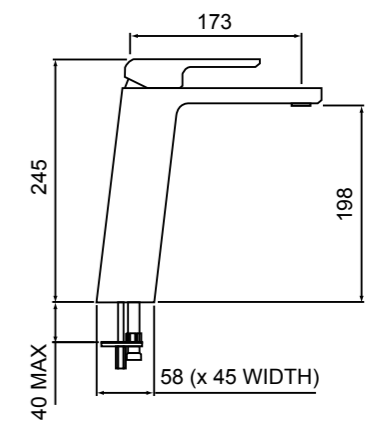

KIRI HI RISE BASIN MIXER 01-5054

- 35mm ceramic disc cartridge can be adjusted to reduce the temperature setting, saving energy
- ASD aerator included for optimised water stream direction
- Twin-stud mounting for secure basin installation