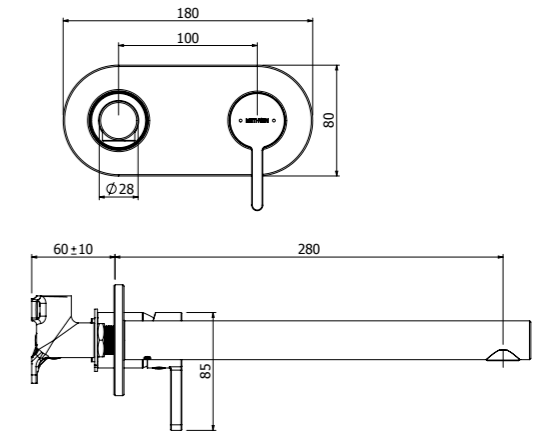

- 25mm ceramic disc cartridge
- Metal wall plate and solid cast brass spout for longevity
- Left-hand or right-hand outlet variable option
- Breech not included

NEON SHOWER MIXER WITH DIVERTER
03-8565M