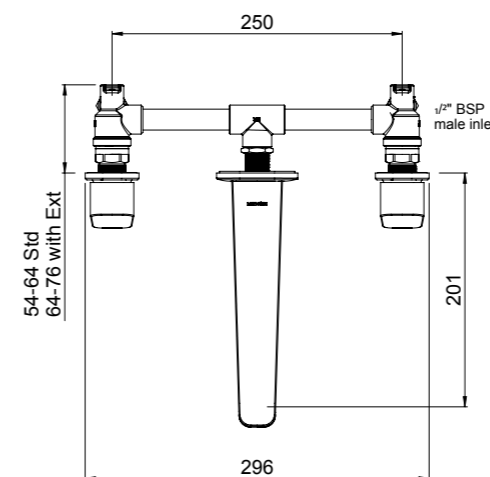

WAIPORI 3 HOLE WALL MOUNTED BATH SET
01-8345

- 1/4 turn ceramic disc technology
- Contra-rotating handles
- ASD aerator included for optimised water stream direction