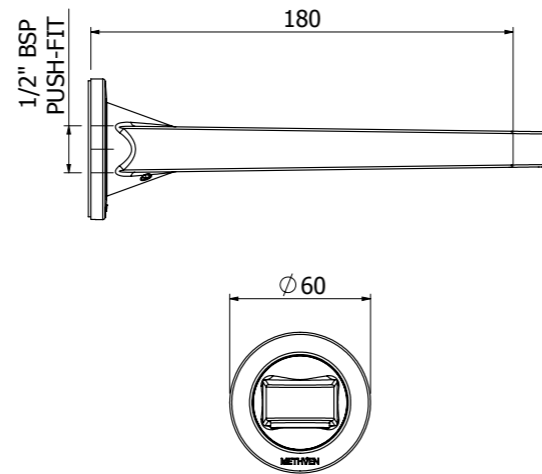

SOFT SQUARE BATH SPOUT (200MM)

03-9838M

- Easy Push-fit installation prevents damage to tiles or painted surfaces
- Fixed spout fitted with aerator