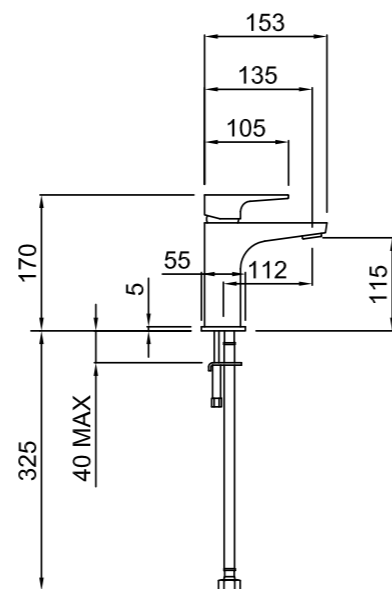

RERE
BASIN MIXER > 01-3005
BASIN MIXER 6 STAR > 01-3050

- 35mm ceramic disc cartridge can be adjusted to reduce the temperature setting, saving energy
- ASD aerator included for optimised water stream direction
- Twin-stud mounting for secure basin installation