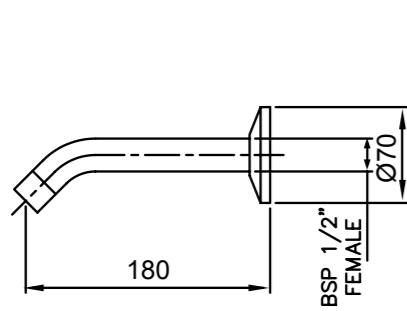

ROUND BATH SPOUT (200MM)
03-9234M

- Easy Push-fit installation prevents damage to tiles or painted surfaces
- Fixed spout fitted with aerator

ALPHA WALL MOUNTED BATH SPOUT (180MM)
04-2753

- Fixed spout fitted with aerator