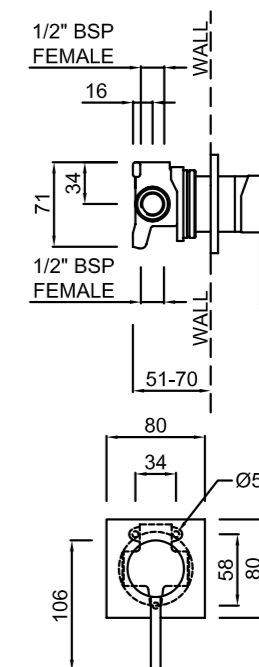

MINIMALIST SHOWER MIXER SQUARE
01-2138

- Evenflo™ technology to help ensure consistent water flow delivery preventing fluctuations
- 40mm ceramic disc cartridge can be adjusted to reduce the temperature setting, saving energy
- Incorporates brass lugs for ease of mounting