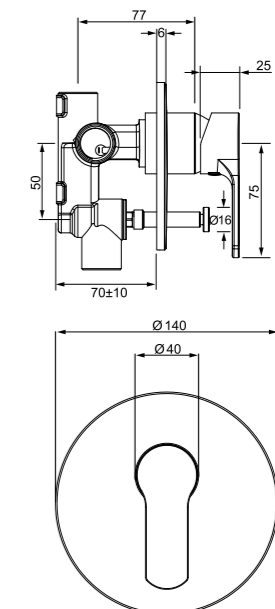

SPIRIT SHOWER MIXER WITH DIVERTER

03-9609M

- 25mm ceramic disc cartridge
- Shower mixer with pull-out diverter defaults to bath spout
- Incorporates brass lugs for ease of mounting
- Suitable for wall cavities 70mm or greater