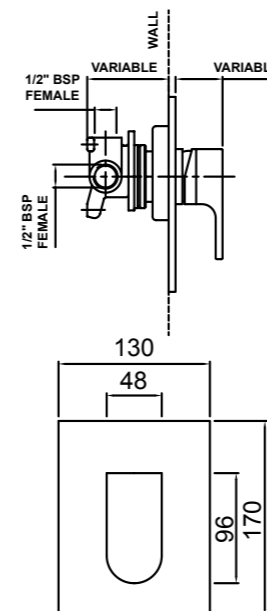

RERE SHOWER MIXER
01-3104

- Evenflo™ technology to help ensure consistent water flow delivery preventing fluctuations
- 40mm ceramic disc cartridge can be adjusted to reduce the temperature setting, saving energy
- Incorporates brass lugs for ease of mounting