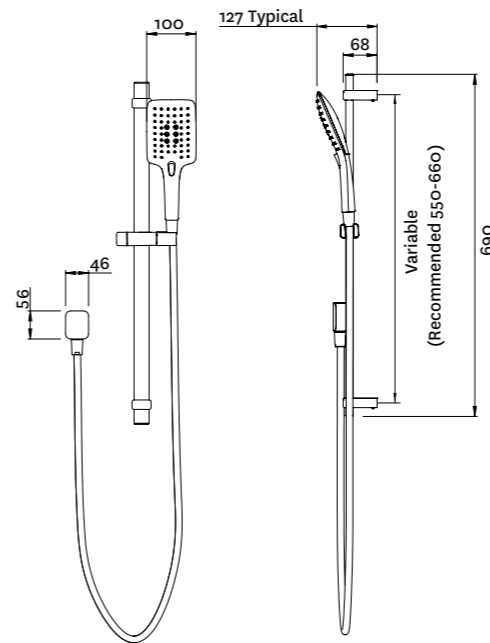

EASY-CLICK RAIL SHOWER 3 FUNCTION
19-2113

- Stylish square 690mm rail with adjustable pillars to allow easy retrofit to existing holes
- Height adjustable handset holder with twist-lock slider

EASY-CLICK TELESCOPIC RAIL SHOWER 3 FUNCTION
19-2106