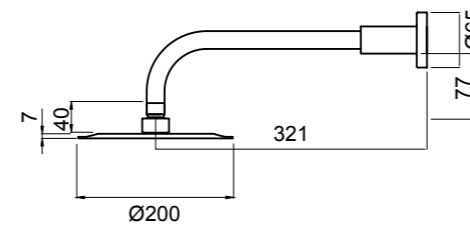

MINIMALIST HOB MOUNTED PULL-OUT HAND SHOWER
17-6250

- 32mm diameter bath sleeve with brass backnut

CONVENTIONAL OVERHEAD SHOWER ON WALL ARM (200MM)
15-3800

- Overhead shower thickness 7mm, creating a sleek minimal profile
- Brass adjustable ball joint connection
- High quality 330mm brass arm with round wall plate