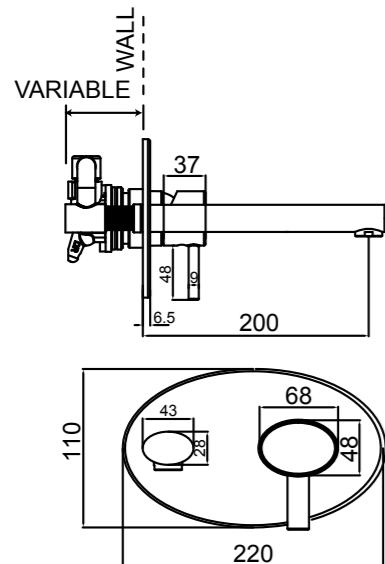

OVALO WALL MOUNTED BASIN MIXER WITH SPOUT
01-0080

- 40mm ceramic disc cartridge can be adjusted to reduce the temperature setting, saving energy
- ASD aerator included for optimised water stream direction
- Wall breach included