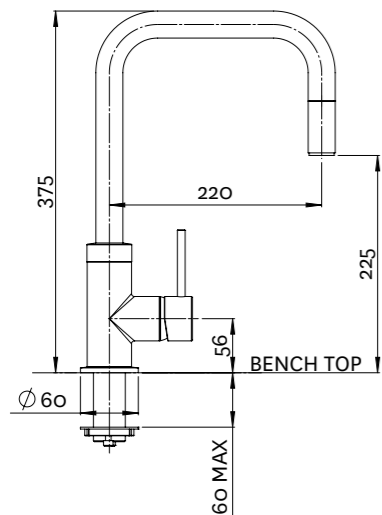

URBAN PULL OUT SINK MIXER

BLACK ACCENT > 01-0325
01-2381A

- 40mm ceramic disc cartridge
- Fully flexible and retractable stainless steel pull-out hose
- 360° swivel spout fitted with aerator
- Integral non-return valve prevents cross-feeding and backflow