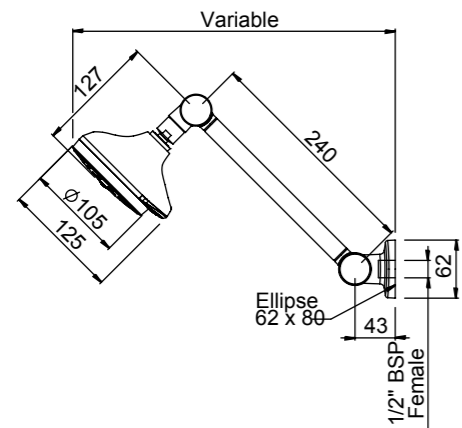

- Brass, adjustable ball joint connection

MAKU HANDSET
13-4700

FUTURA HANDSET
13-0306

- Unique push button built into handset to change spray pattern

Technical Drawings

FUTURA HI RISE SHOWER 13-5011

- Unique push button built into rose to change spray pattern
- Height adjustable, never droop, brass hi rise arm that will not loosen or droop with use
- Brass, adjustable ball joint connection