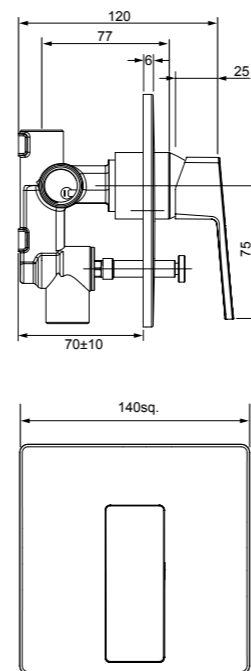

BLAZE SHOWER MIXER WITH DIVERTER
03-9470M

- 25mm ceramic disc cartridge
- Shower mixer with pull-out diverter defaults to bath spout
- Incorporates brass lugs for ease of mounting
- Suitable for wall cavities 70mm or greater