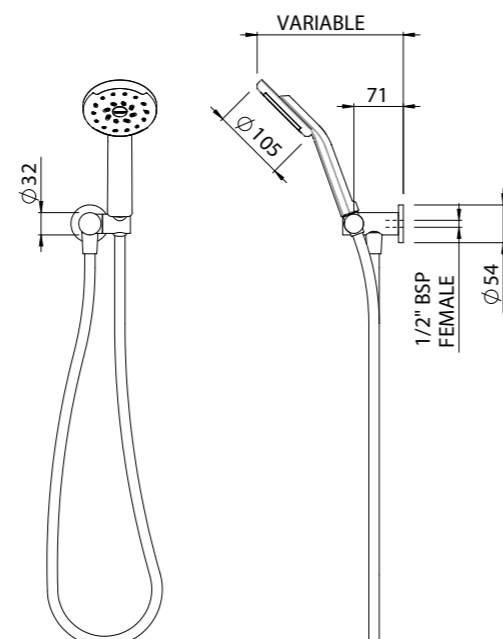

KIRI HAND SHOWER
GRAPHITE > 13-3109P

- Stylish round wall outlet bracket