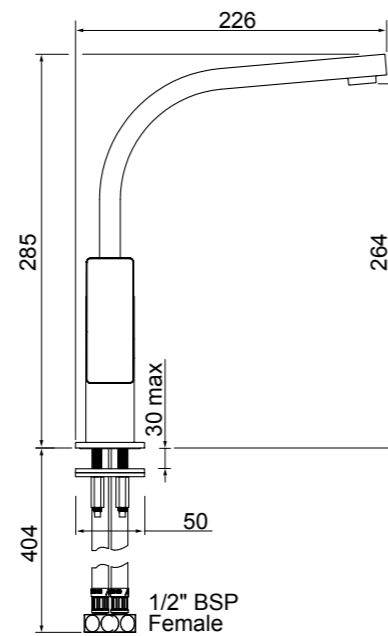

BLAZE SINK MIXER 03-9487M

- 25mm ceramic disc cartridge
- Swivel spout fitted with aerator
- Twin-stud mounting for secure sink installation