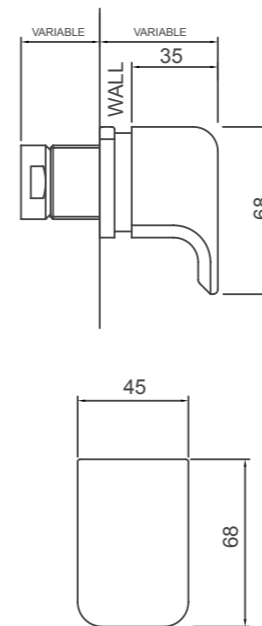

KIRI WALL TOP ASSEMBLY
01-5801

- Standard Pair
- 1/4 turn ceramic disc technology
- Contra-rotating handles