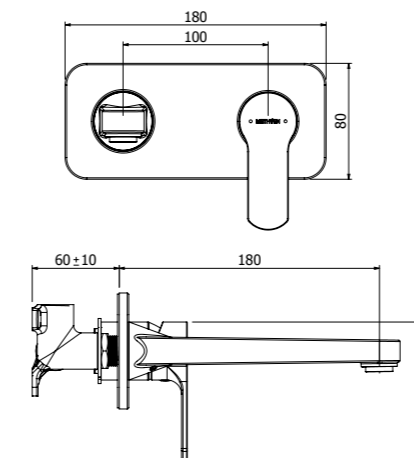

SPIRIT WALL MOUNTED BASIN MIXER WITH SPOUT (200MM)

03-9869M

- 25mm ceramic disc cartridge
- Metal wall plate and solid cast brass spout for longevity
- Left-hand or right-hand outlet variable option
- Breech not included