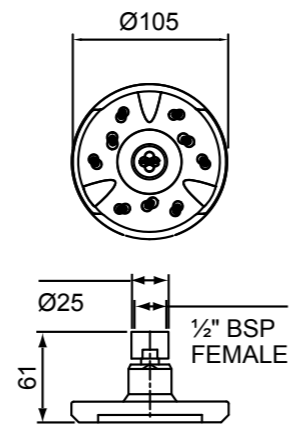

KIRI LOW FLOW RAIL SHOWER
13-8258

- Brass, adjustable ball joint connection