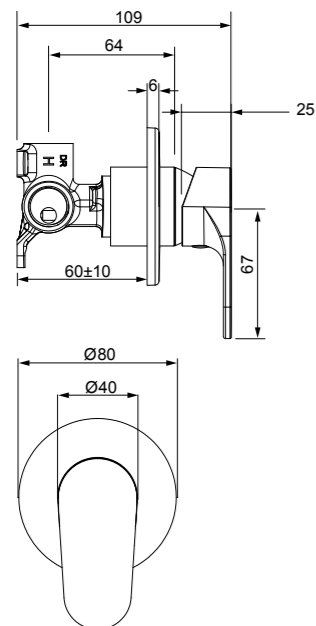

- 25mm ceramic disc cartridge
- Incorporates brass lugs for ease of mounting
- Suitable for wall cavities 70mm or greater

GLIDE SHOWER MIXER WITH DIVERTER

03-9807M

- 25mm ceramic disc cartridge
- Shower mixer with pull-out diverter defaults to bath spout
- Incorporates brass lugs for ease of mounting
- Suitable for wall cavities 70mm or greater