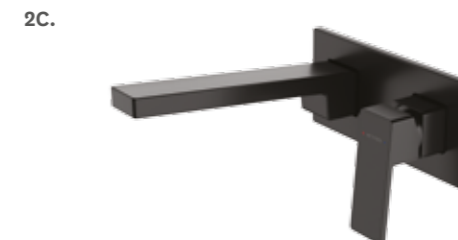

CERAMIC CARTRIDGE
Fitted with a quality ceramic cartridge for all-round durability and longevity.

LONGER LASTING TAPS
Dezincification Resistant (DZR) brass bodies last longer and help maintain water quality.