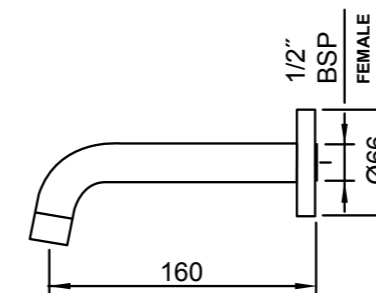

MINIMALIST WALL MOUNTED BATH SPOUT (160MM) 04-2807

- Easy Push-fit installation prevents damage to tiles or painted surfaces
- Fixed spout fitted with ASD aerator for optimised water stream direction