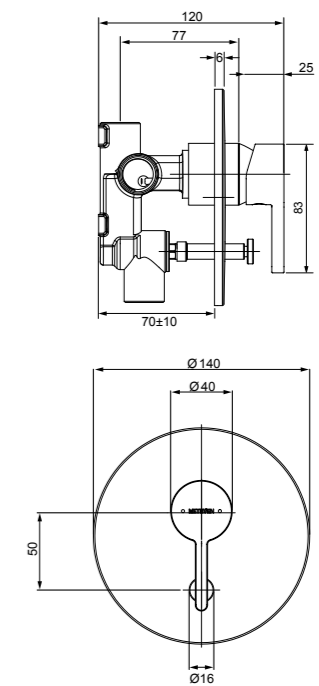

ARROW SHOWER MIXER WITH DIVERTER
03-9203M

- 25mm ceramic disc cartridge
- Shower mixer with pull-out diverter defaults to bath spout
- Incorporates brass lugs for ease of mounting
- Suitable for wall cavities 70mm or greater