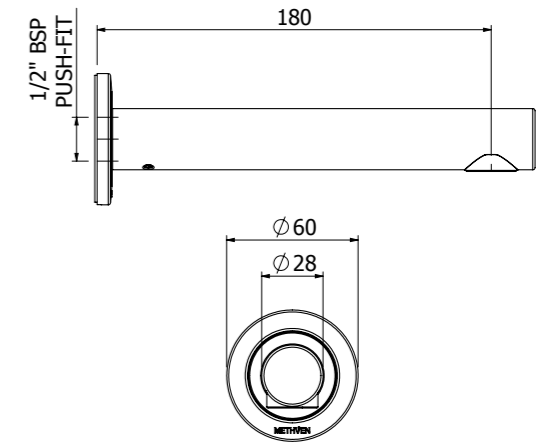

ROUND BATH SPOUT (200MM)
03-9234M

- Easy Push-fit installation prevents damage to tiles or painted surfaces
- Fixed spout fitted with aerator

ALPHA WALL MOUNTED BATH SPOUT (180MM)
04-2753

- Fixed spout fitted with aerator