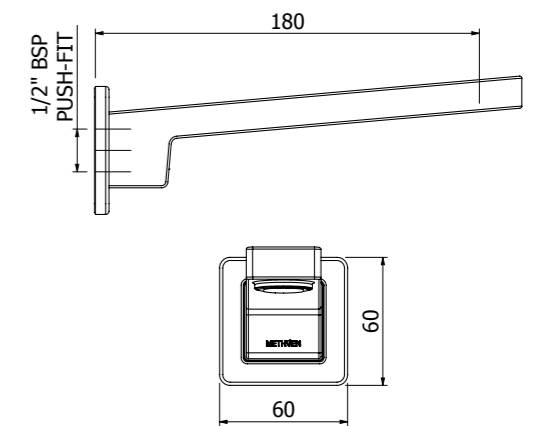

SQUARE BATH SPOUT (200MM)
03-9760M

- Easy Push-fit installation prevents damage to tiles or painted surfaces
- Fixed spout fitted with aerator