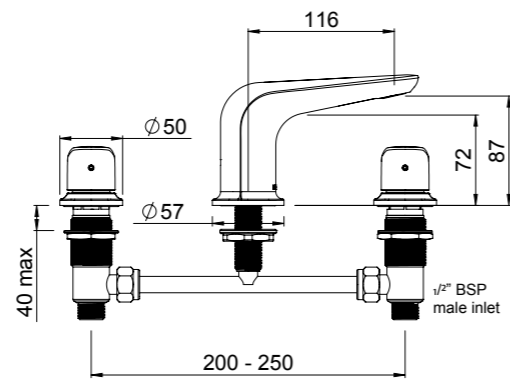

AROHA 3 HOLE BASIN SET
01-9281

- 1/4 turn ceramic disc technology
- Contra-rotating handles
- ASD aerator included for optimised water stream direction