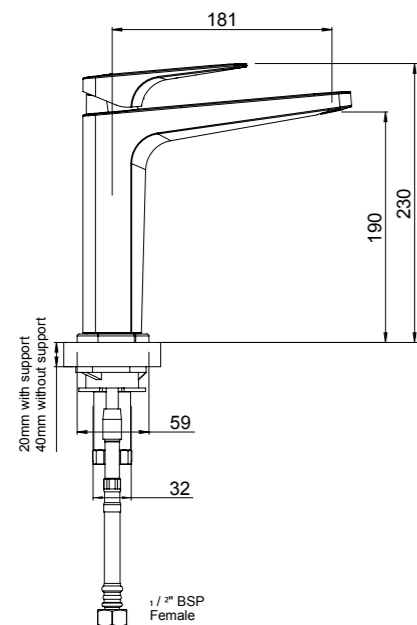

WAIPORI SINK MIXER
01-8222

- 35mm ceramic disc cartridge can be adjusted to reduce the temperature setting, saving energy
- Swivel spout fitted with ASD aerator for optimised water stream direction
- Twin-stud mounting for secure sink installation