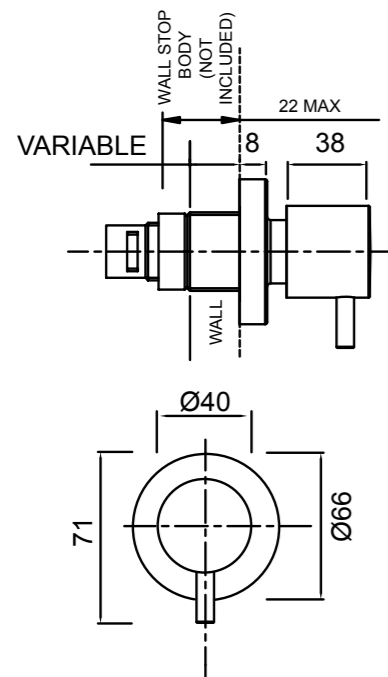

MINIMALIST WALL TOP ASSEMBLY
01-2848

- Standard Pair
- 1/4 turn ceramic disc technology
- Contra-rotating handles