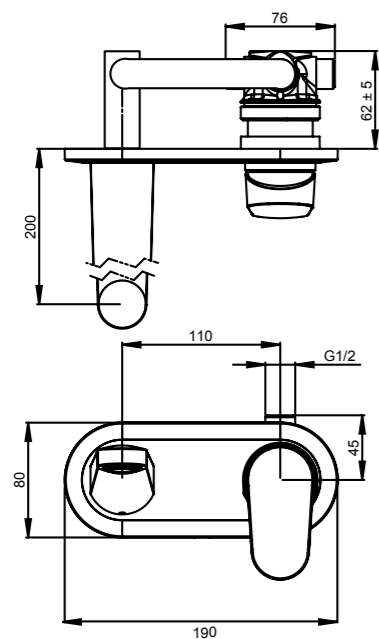

KAHA WALL MOUNTED BATH MIXER WITH SPOUT
01-7201

- 40mm ceramic disc cartridge can be adjusted to reduce the temperature setting, saving energy
- ASD aerator included for optimised water stream direction
- Wall breach included