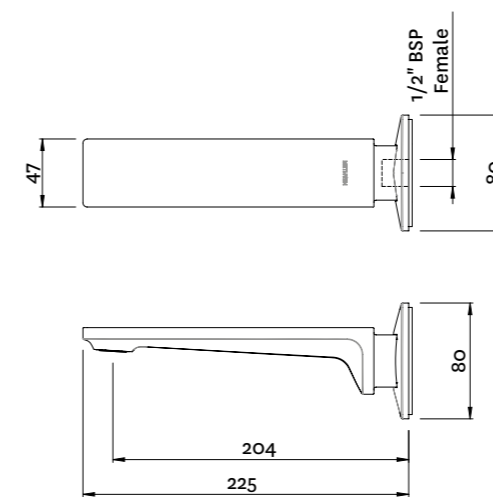

SURFACE WALL MOUNTED BATH SPOUT SFSPWBTCPAU

- Easy Push-fit installation prevents damage to tiles or painted surfaces
- ASD aerator included for optimised water stream direction