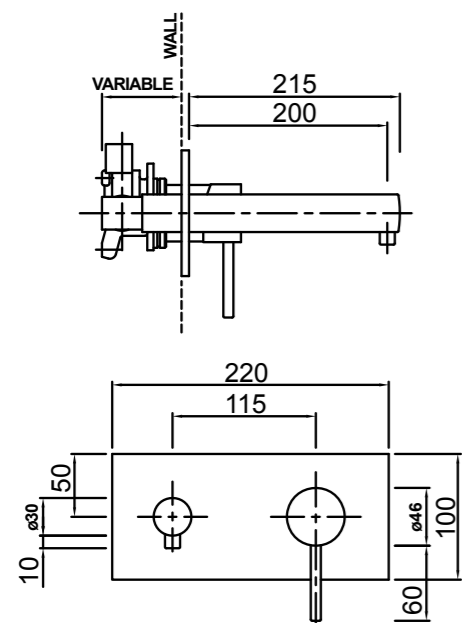

MINIMALIST WALL MOUNTED BATH MIXER WITH SPOUT
01-2404

- 40mm ceramic disc cartridge can be adjusted to reduce the temperature setting, saving energy
- ASD aerator included for optimised water stream direction
- Wall breach included