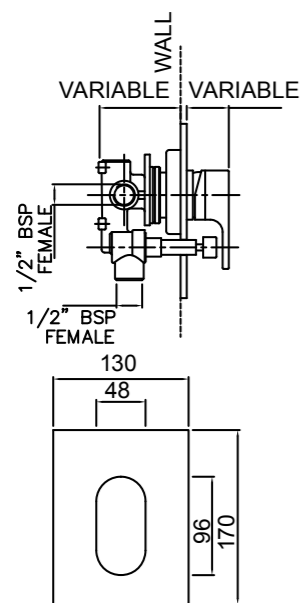

AMIO SHOWER MIXER WITH DIVERTER
01-4200

- Evenflo™ technology to help ensure consistent water flow delivery preventing fluctuations
- 40mm ceramic disc cartridge can be adjusted to reduce the temperature setting, saving energy
- Shower mixer with pull-out diverter defaults to bath spout
- Incorporates brass lugs for ease of mounting