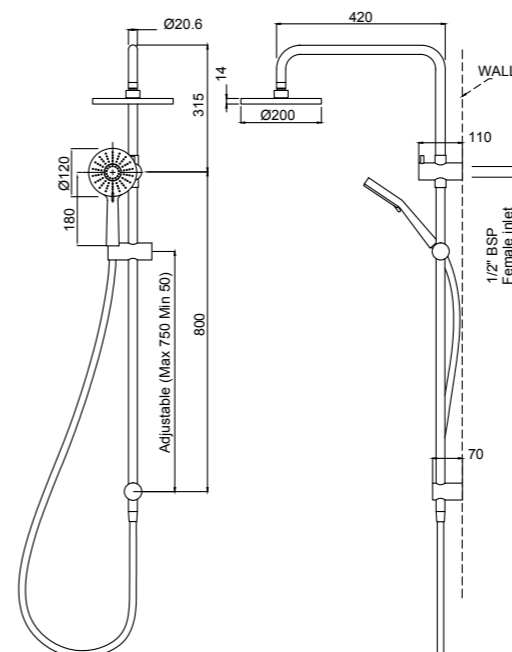

KROME TWIN SHOWER SYSTEM
CHROME > 17-7134M
MATTE BLACK > 17-7134MBK

- Exposure rail with in-built water delivery point to eliminate the need for a separate wall elbow
- Easily switches from handset to overhead shower with the integrated water diverter
- Height adjustable handset holder with push button slider
- Adjustable bottom pillar for easy retro-fit installation