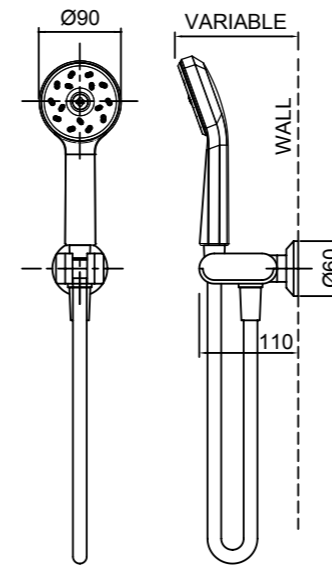

- Stylish and sturdy SAM wall outlet bracket

MAKU RAIL SHOWER
13-4601P

- Stylish 600mm round rail
- Adjustable bottom pillar for easy retro-fit installation
- Height adjustable handset holder with easy-glide push button slider