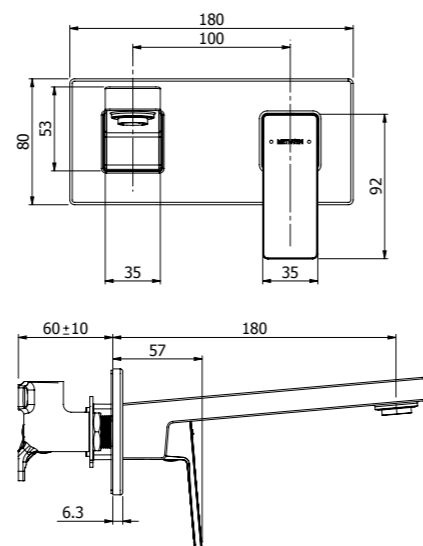

BLAZE WALL MOUNTED BASIN MIXER WITH SPOUT (200MM)
CHROME > 03-9494M
MATTE BLACK > 03-9494MBK

- 25mm ceramic disc cartridge
- Metal wall plate and solid cast brass spout for longevity
- Breech not included