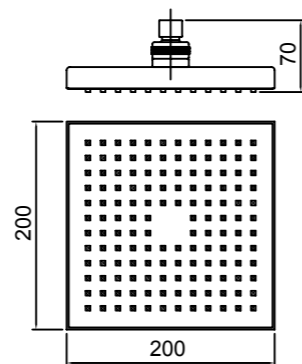

RE RE OVERHEAD SHOWER
CHROME > 16-1126
MATTE BLACK > 16-1126MBK

- Brass adjustable ball joint connection