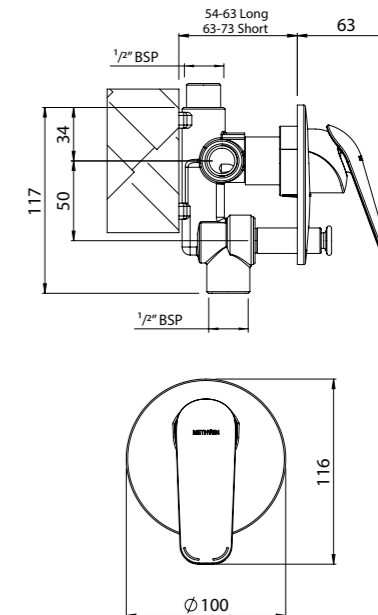

AROHA SHOWER MIXER WITH DIVERTER
01-9182

- Evenflo™ technology to help ensure consistent water flow delivery preventing fluctuations
- 25mm ceramic disc cartridge
- Shower mixer with pull-out diverter defaults to bath spout
- Incorporates brass lugs for ease of mounting