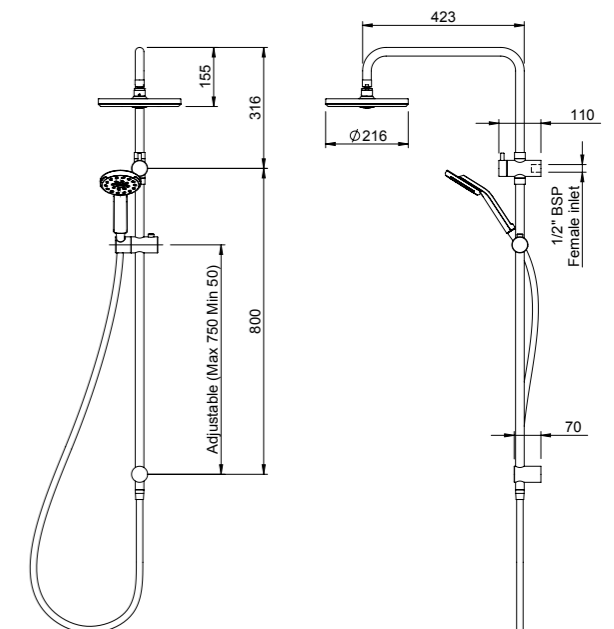

KIRI TWIN SHOWER SYSTEM
GRAPHITE > 13-3253

- Exposure rail with in-built water delivery point to eliminate the need for a separate wall elbow
- Easily switches from handset to overhead shower with the integrated water diverter
- Height adjustable handset holder with push button slider