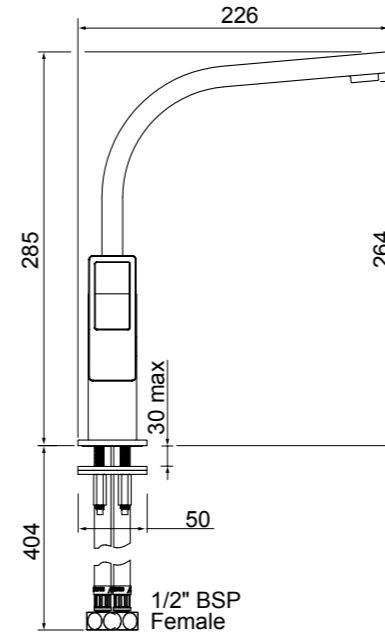

NEON SINK MIXER 03-8596M

- 25mm ceramic disc cartridge
- Swivel spout fitted with aerator
- Twin-stud mounting for secure sink installation