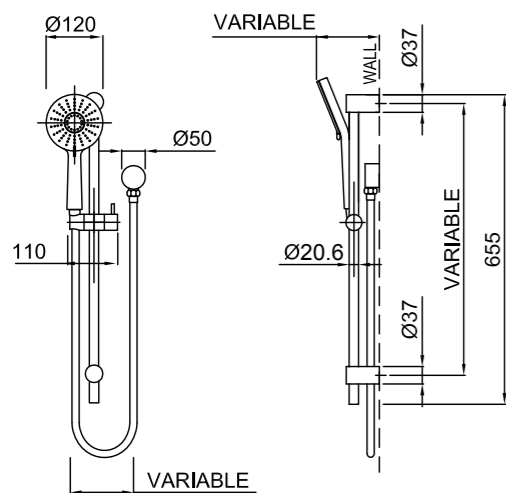

CHROME > 17-7202M
 MATTE BLACK > 17-7202MBK

- Stylish deluxe round wall outlet bracket

KROME RAIL SHOWER 3 FUNCTION (120MM)

CHROME > 17-7226M
 MATTE BLACK > 17-7226MBK

- Stylish 655mm brass rail with an adjustable pillar to allow easy retrofit to existing holes
- Height adjustable handset holder with twist lock metal slider