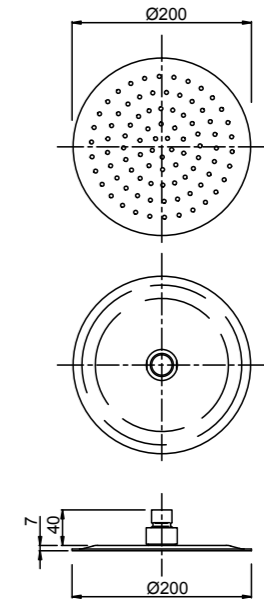

CONVENTIONAL ROUND OVERHEAD SHOWER (200MM)
ORO200CPA

- Overhead shower thickness 7mm, creating a sleek minimal profile
- Brass adjustable ball joint connection