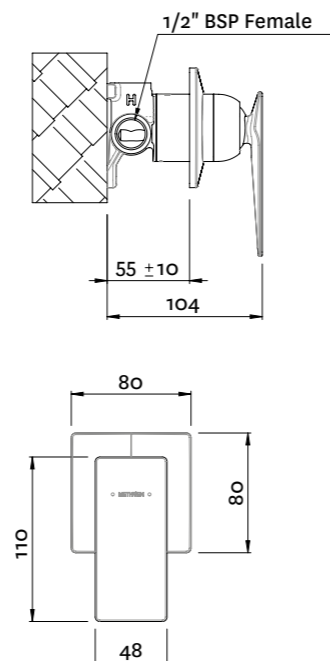

SURFACE SHOWER MIXER
SFHPSCP AU

- 35mm ceramic disc cartridge can be adjusted to reduce the temperature setting, saving energy
- Incorporates brass lugs for ease of mounting