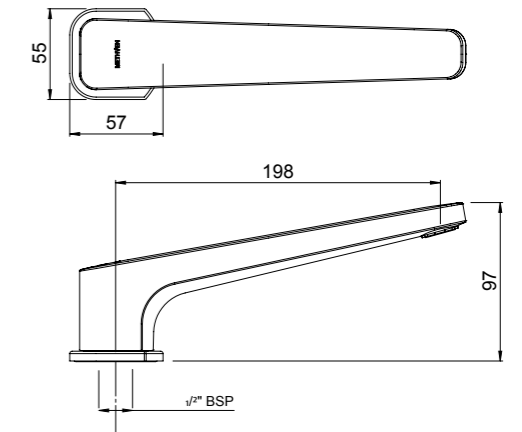

WAIPORI HOB MOUNTED SWIVEL BATH SPOUT 01-8406

- ASD aerator included for optimised water stream direction