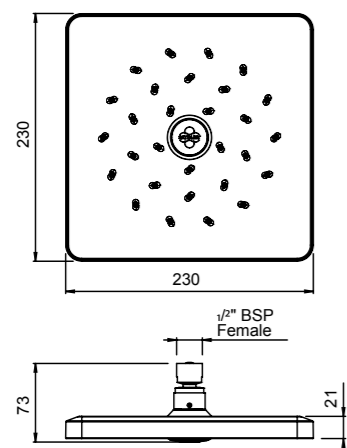

SATINJET® OVERHEAD SHOWER SQUARE
WHITE > OSSQ230WHAU

- Brass adjustable ball joint connection