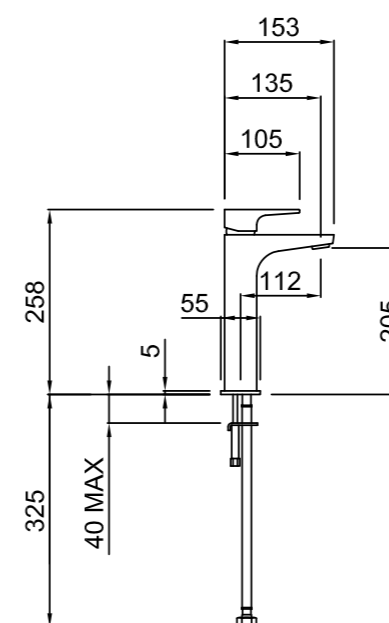

AMIO HI RISE BASIN MIXER
01-4057

- 35mm ceramic disc cartridge can be adjusted to reduce the temperature setting, saving energy
- ASD aerator included for optimised water stream direction
- Twin-stud mounting for secure basin installation