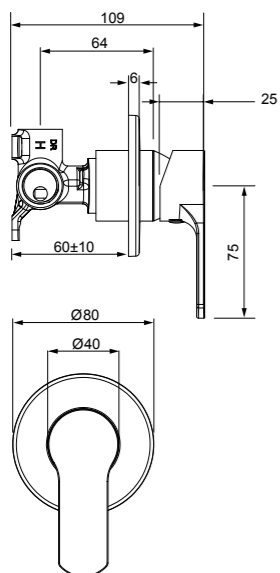

SPIRIT SHOWER MIXER
03-9555M

- 25mm ceramic disc cartridge
- Incorporates brass lugs for ease of mounting
- Suitable for wall cavities 70mm or greater