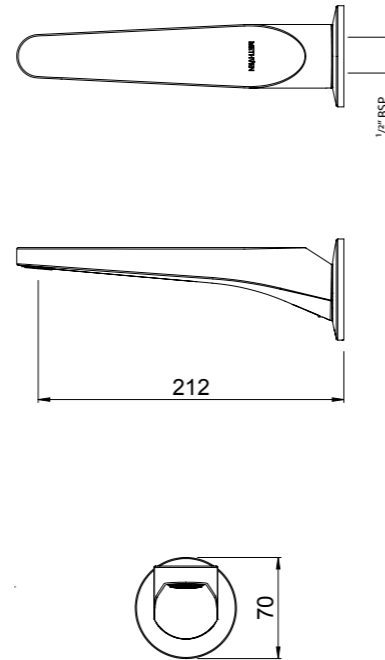

MAKU WALL MOUNTED BASIN SPOUT 01-8789

- Easy Push-fit installation prevents damage to tiles or painted surfaces
- ASD aerator included for optimised water stream direction