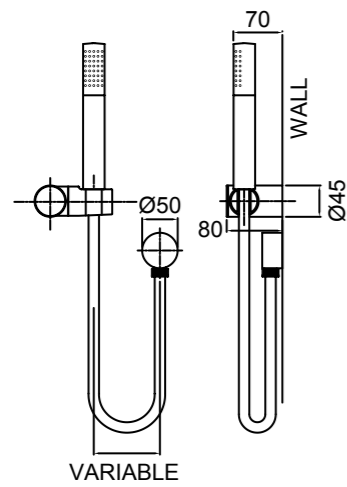

MINIMALIST HAND SHOWER ON STILO WALL BRACKET
17-6151

- Stylish Stilo wall bracket and elbow