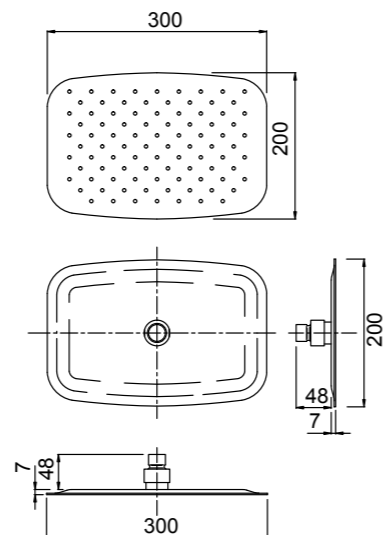

CONVENTIONAL RECTANGULAR OVERHEAD SHOWER (300X200MM)
ORE300CPA

- Overhead shower thickness 7mm, creating a sleek minimal profile
- Brass adjustable ball joint connection