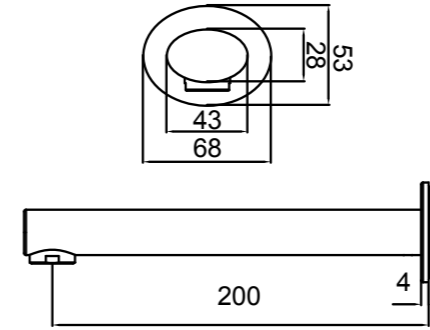

OVALO WALL MOUNTED BATH SPOUT
01-0707

- Easy Push-fit installation prevents damage to tiles or painted surfaces
- ASD aerator included for optimised water stream direction