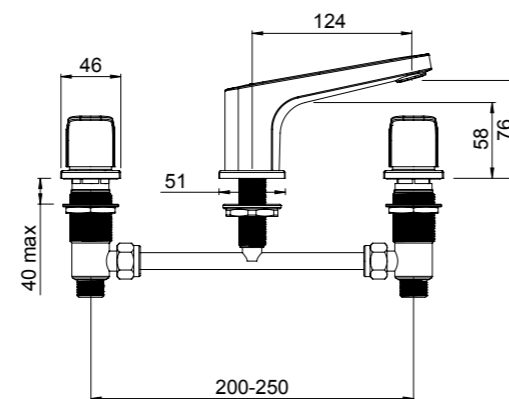

WAIPORI BIDET MIXER 01-8260

- 25mm ceramic disc cartridge
- Ball-joint spray outlet fitted with aerator
- Pop-up waste set 40mm

WAIPORI 3 HOLE HOB BASIN SET 01-8284

- 1/4 turn ceramic disc technology
- Contra-rotating handles
- ASD aerator included for optimised water stream direction