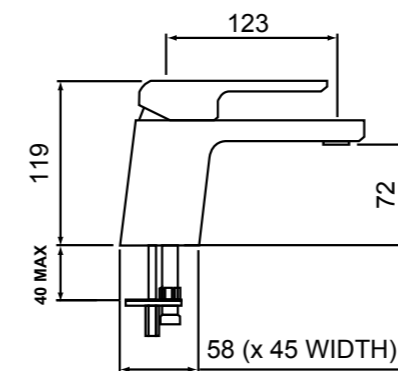

KIRI BASIN MIXER 01-5009

- 35mm ceramic disc cartridge can be adjusted to reduce the temperature setting, saving energy
- ASD aerator included for optimised water stream direction
- Twin-stud mounting for secure basin installation