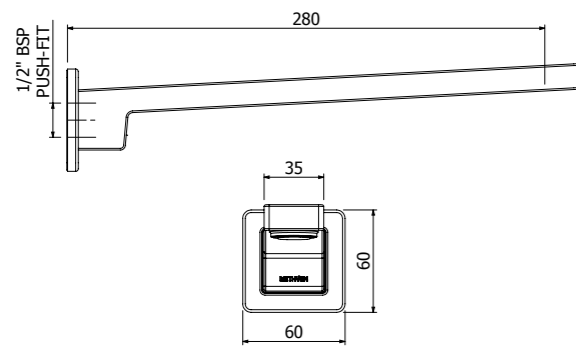

Technical Drawings

SQUARE BATH SPOUT (300MM)

CHROME > 03-9777M

MATTE BLACK > 03-9777MBK

- Easy Push-fit installation prevents damage to tiles or painted surfaces
- Fixed spout fitted with aerator