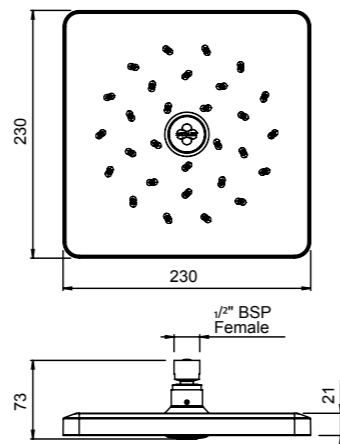

EASY-CLICK RAIL SHOWER 3 FUNCTION
19-2113

- Stylish square 690mm rail with adjustable pillars to allow easy retrofit to existing holes
- Height adjustable handset holder with twist-lock slider

EASY-CLICK TELESCOPIC RAIL SHOWER 3 FUNCTION
19-2106