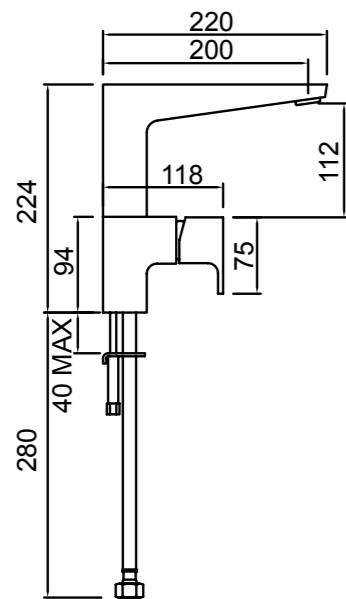

AMIO SINK MIXER 01-4309

- 35mm ceramic disc cartridge can be adjusted to reduce the temperature setting, saving energy
- Swivel spout fitted with ASD aerator for optimised water stream direction
- Twin-stud mounting for secure sink installation