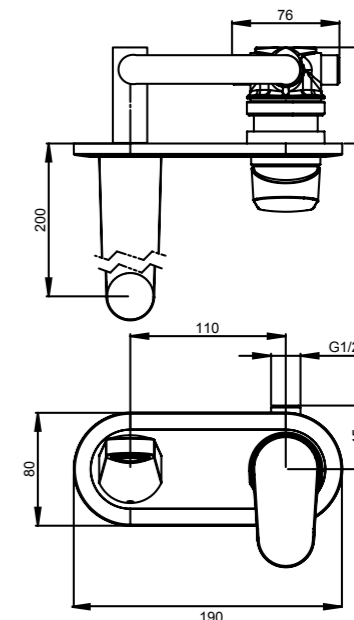

KAHA WALL MOUNTED BASIN MIXER WITH SPOUT
01-7072

- 40mm ceramic disc cartridge can be adjusted to reduce the temperature setting, saving energy
- ASD aerator included for optimised water stream direction
- Wall breach included