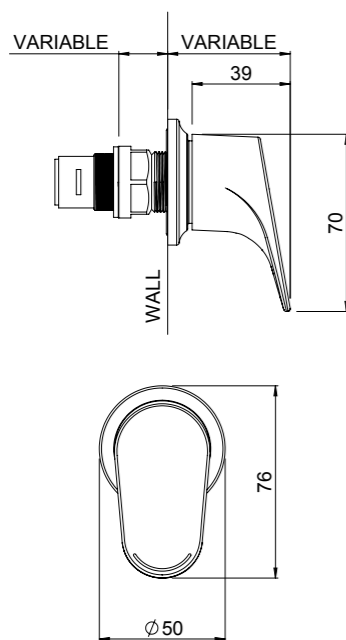

MAKU WALL TOP ASSEMBLY
01-8840

- Standard Pair
- 1/4 turn ceramic disc technology
- Contra-rotating handles