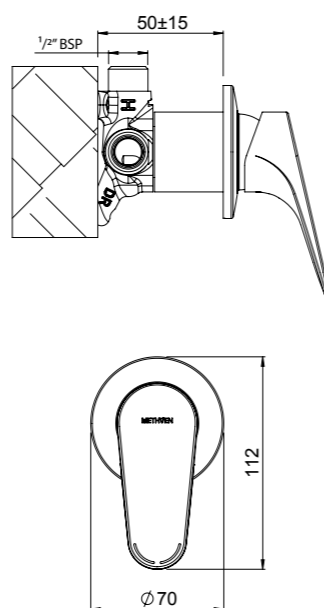

MAKU SHOWER MIXER
01-8567

- Evenflo™ technology to help ensure consistent water flow delivery preventing fluctuations
- 25mm ceramic disc cartridge can be adjusted to reduce the temperature setting, saving energy
- Incorporates brass lugs for ease of mounting