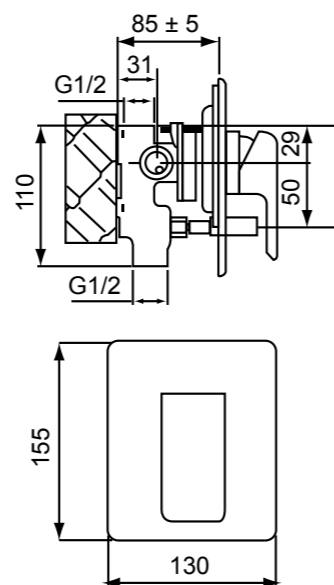

KIRI SHOWER MIXER WITH DIVERTER
01-5238

- Evenflo™ technology to help ensure consistent water flow delivery preventing fluctuations
- 40mm ceramic disc cartridge can be adjusted to reduce the temperature setting, saving energy
- Shower mixer with pull-out diverter defaults to bath spout
- Incorporates brass lugs for ease of mounting