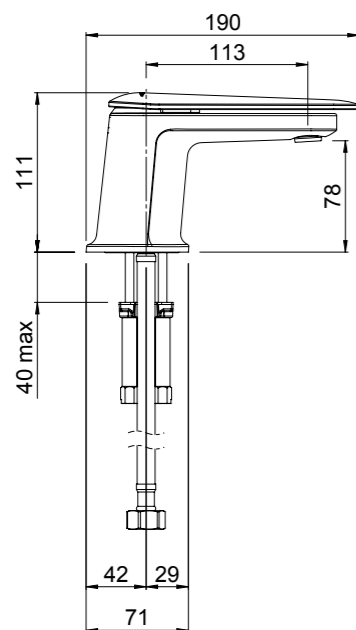

AIO BASIN MIXER
AOBCPAU

- 35mm ceramic disc cartridge can be adjusted to reduce the temperature setting, saving energy
- ASD aerator included for optimised water stream direction
- Twin-stud mounting for secure basin installation