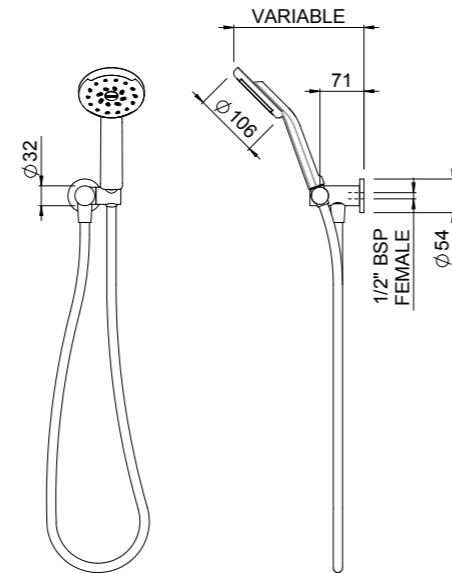

KIRI HAND SHOWER SATIN CHROME > KIWOBCPSCAU

- Stylish round wall outlet bracket