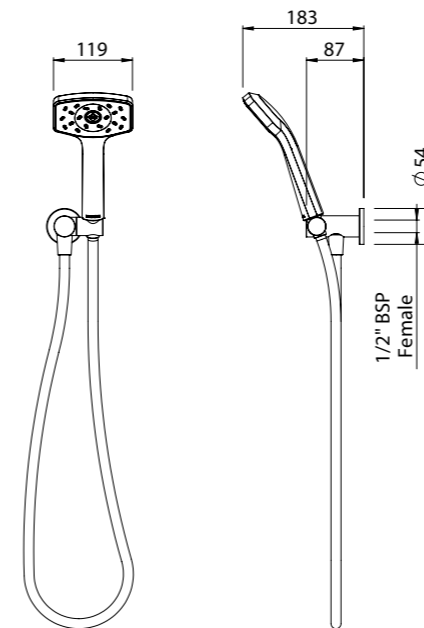

WAIPORI HAND SHOWER
WAWOBCPWHAU

- Stylish round wall outlet bracket