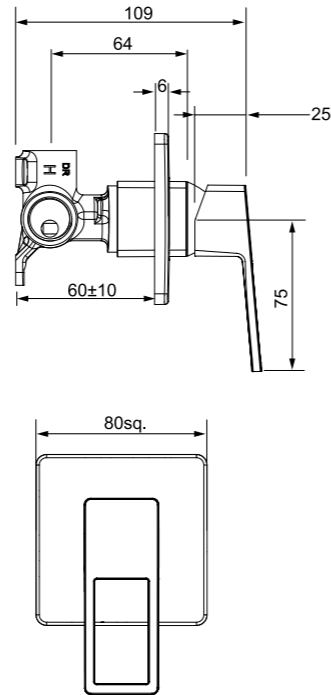

NEON SHOWER MIXER
03-8534M

- 25mm ceramic disc cartridge
- Incorporates brass lugs for ease of mounting
- Suitable for wall cavities 70mm or greater