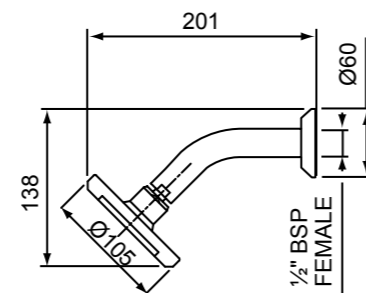

KIRI LOW FLOW HI RISE SHOWER
13-7022

KIRI SHOWER ON CONVENTIONAL ARM SATIN CHROME > KICACPSCAU

- Durable solid brass modern arm with flange
- Brass, adjustable ball joint connection