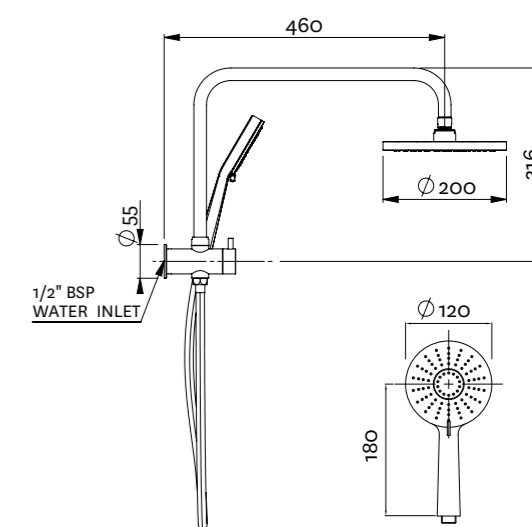

KROME SHORT TWIN SHOWER SYSTEM
17-7165M

- Short exposure rail with in-built water delivery point and handset holder to eliminate the need for a separate wall elbow
- Easy switch from handset to overhead drencher with the water diverter
- Easy screw-off, screw-on installation with no drilling required