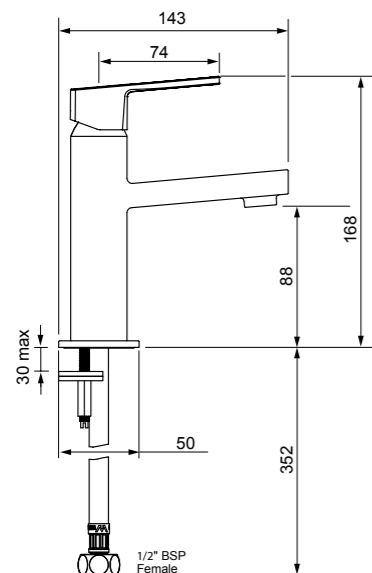

BLAZE BASIN MIXER
CHROME > 03-9425M
MATTE BLACK > 03-9425MBK

- 25mm ceramic disc cartridge
- Fixed cast spout fitted with aerator
- Twin-stud mounting for secure basin installation