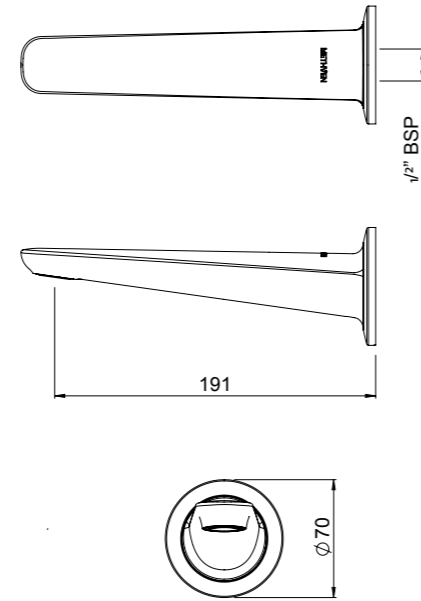

AROHA WALL MOUNTED BASIN SPOUT 01-9380

- Easy Push-fit installation prevents damage to tiles or painted surfaces
- Fixed spout fitted with ASD aerator for optimised water stream direction