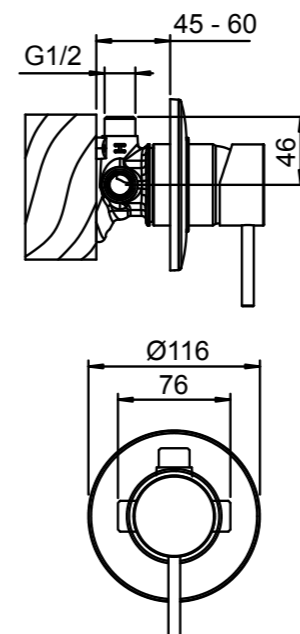

MINIMALIST SHOWER MIXER ROUND
01-2107

- Evenflo™ technology to help ensure consistent water flow delivery preventing fluctuations
- 40mm ceramic disc cartridge can be adjusted to reduce the temperature setting, saving energy
- Includes both small and large faceplates
- Incorporates brass lugs for ease of mounting