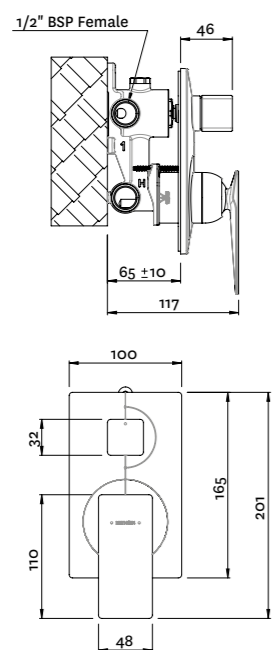

SURFACE SHOWER MIXER WITH DIVERTER
SFHPSDCPAU

- 35mm ceramic disc cartridge can be adjusted to reduce the temperature setting, saving energy
- Shower mixer with easy turn-dial diverter defaults to bath spout
- Incorporates brass lugs for ease of mounting