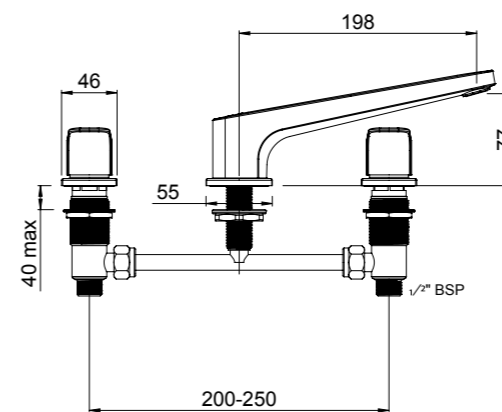

WAIPORI 3 HOLE HOB BATH SET
01-8307

- 1/4 turn ceramic disc technology
- Contra-rotating handles
- ASD aerator included for optimised water stream direction