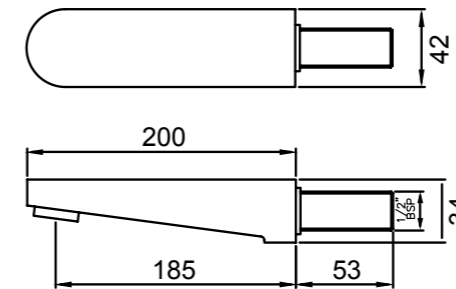

AMIO WALL MOUNTED BATH SPOUT (200MM)

01-4682

- Easy Push-fit installation prevents damage to tiles or painted surfaces
- ASD aerator included for optimised water stream direction