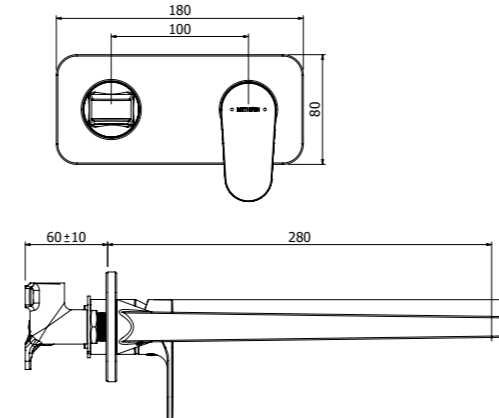

GLIDE WALL MOUNTED BATH MIXER WITH SPOUT (300MM)

03-9821M

- 25mm ceramic disc cartridge
- Metal wall plate and solid cast brass spout for longevity
- Left-hand or right-hand outlet variable option
- Breech not included