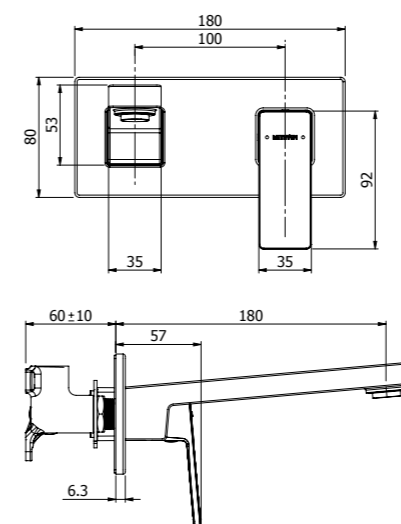

BLAZE WALL MOUNTED BATH MIXER WITH SPOUT (200MM)
03-9418M

- 25mm ceramic disc cartridge
- Metal wall plate and solid cast brass spout for longevity
- Breech not included