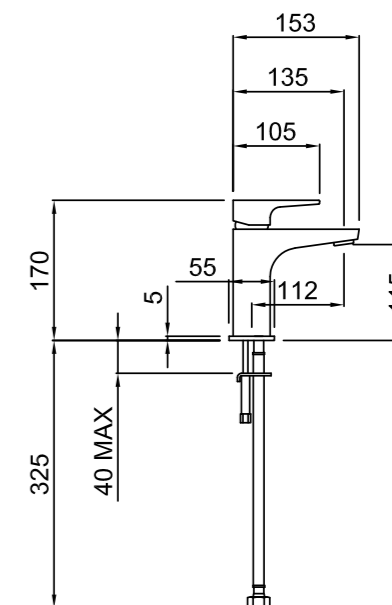

AMIO
BASIN MIXER > 01-4002
BASIN MIXER 6 STAR > 01-4019

- 35mm ceramic disc cartridge can be adjusted to reduce the temperature setting, saving energy
- ASD aerator included for optimised water stream direction
- Twin-stud mounting for secure basin installation