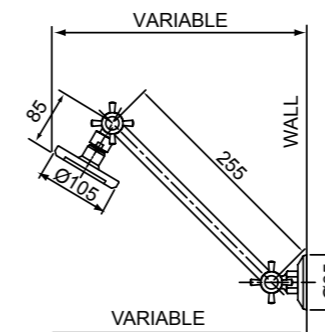

KIRI HI RISE SHOWER ON CAPSTAN ARM
GRAPHITE > 13-7077P

- Height adjustable, 255mm hi rise arm with self-tightening capstan nuts
- Brass, adjustable ball joint connection