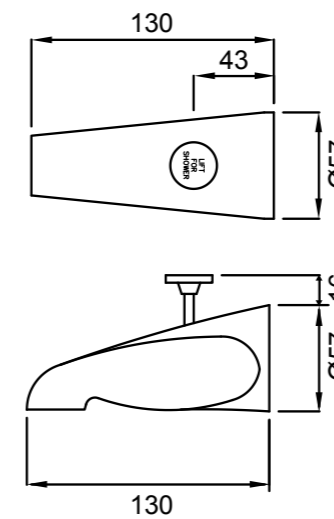

ECONOMY REVERSE FLOW WALL MOUNTED BATH SPOUT WITH DIVERTER

36-0307

- Spout with pull-out diverter defaults to bath spout