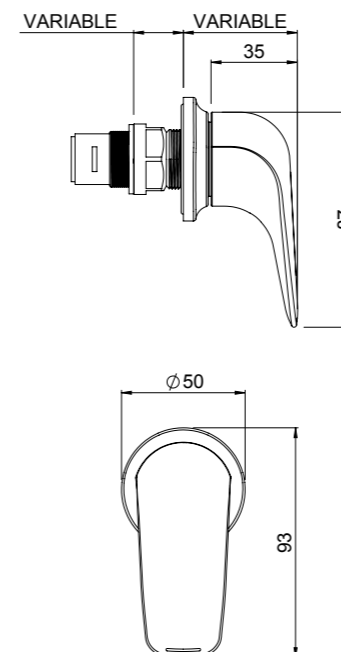

- 25mm ceramic disc cartridge
- Metal wall plate and solid cast brass spout for longevity
- Wall breech included

AROHA WALL TOP ASSEMBLY
01-9441

- Standard Pair
- 1/4 turn ceramic disc technology
- Contra-rotating handles