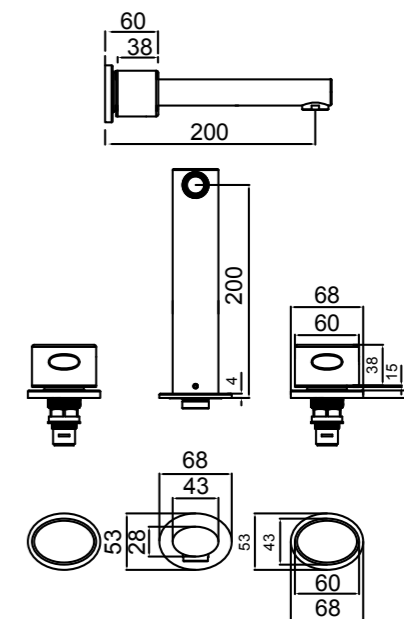

OVALO WALL MOUNTED BATH SET
01-0653

- 1/4 turn ceramic disc technology
- Contra-rotating handles
- ASD aerator included for optimised water stream direction