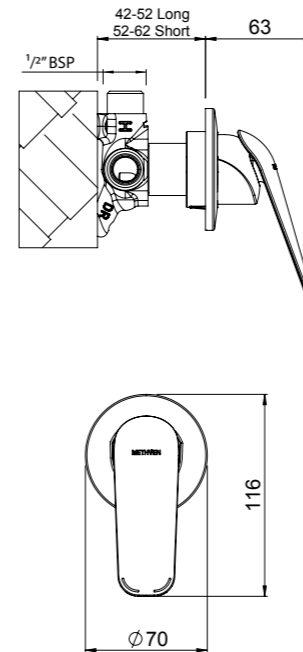

AROHA SHOWER MIXER
01-9168

- Evenflo™ technology to help ensure consistent water flow delivery preventing fluctuations
- 25mm ceramic disc cartridge
- Incorporates brass lugs for ease of mounting