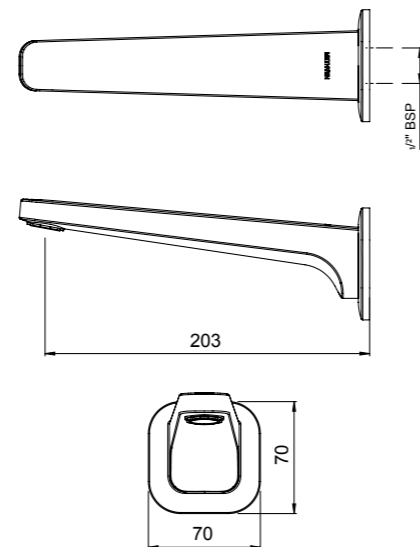

WAIPORI WALL MOUNTED BASIN SPOUT 01-8383

- Easy Push-fit installation prevents damage to tiles or painted surfaces
- ASD aerator included for optimised water stream direction