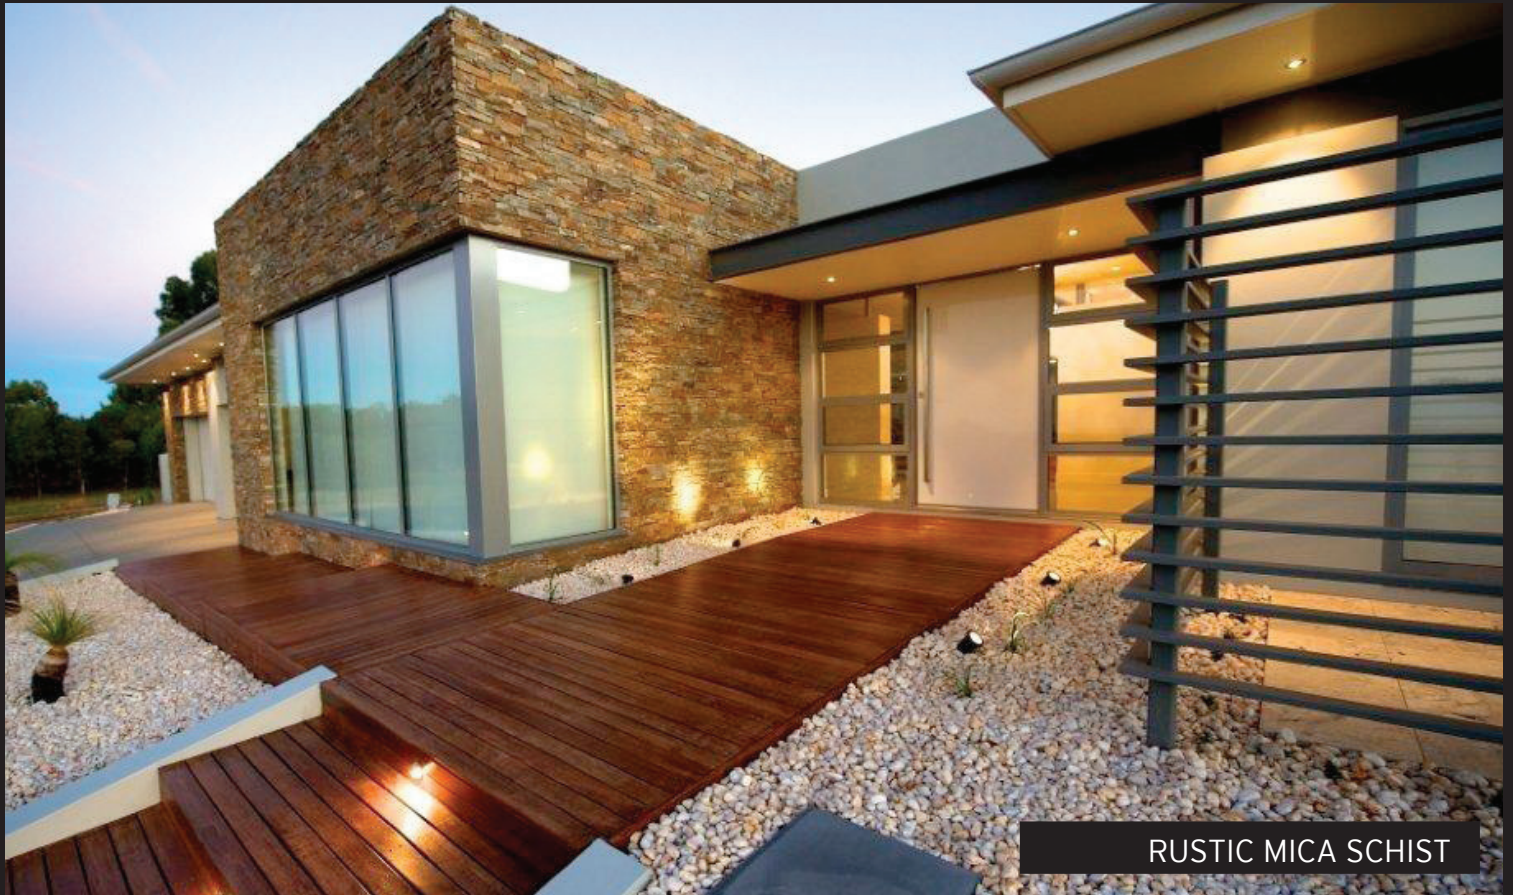

DÉCOR STONE™

RUSTIC MICA SCHIST

LEDGE STONE

The Natural Stone

Ledge Stone comprises of individually cut pieces of natural stone, providing individuality and character to your home. Ledge Stone captures the appeal of old world charm, yet our modern innovations make installation easy. The intricacies of design and quality of natural stone combine to bring a luxurious ambience to your property.

BULU GREY SLATE

GOLDEN QUARTZ

Colours	6
Material	NATURAL STONE
Panel Size	610x152mm
Corners	600x152, 300x152mm
Thickness	30-40mm

RUSTIC MICA SCHIST

NORDIC QUARTZ

3 NEW COLOURS!

BLACK MICA SCHIST

BULU GREY SLATE