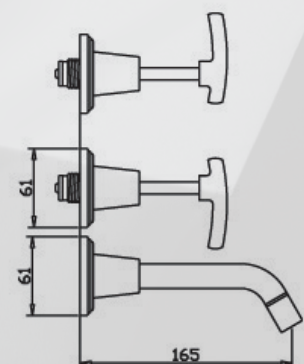

SHOWER LEVER

MS SHOWER LEVER

VANITEE SPA LEVER

BATH LEVER

PLATEAU

ACCESSORIES

SINGLE TOWEL RAIL

DOUBLE TOWEL RAIL

TOILET ROLL HOLDER

SOAP DISH

TOWEL RING

DOUBLE ROBE HOOK

TOOTHBRUSH TIDY
& TUMBLER

BATHROOM SHELF

PACIFIC

Products (International) Pty. Limited