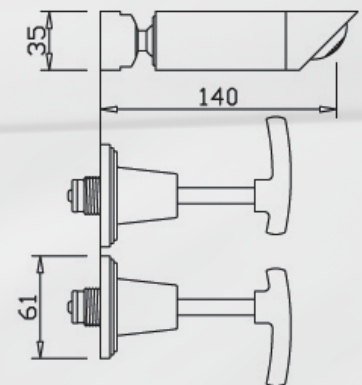

SHOWER LEVER

MS SHOWER LEVER

VANITEE SPA LEVER

BATH LEVER

PLATEAU

ACCESSORIES

SINGLE TOWEL RAIL

DOUBLE TOWEL RAIL