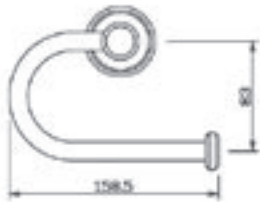

Pacific Tapware is synonymous with style, quality and contemporary design. This continues with the launch of the new matching Plateau Accessories range. It's solid and efficient installation incorporates an anti-vandal lock device designed not to be easily removed.

Toilet Roll Holder

PA6037	Full Chrome
PA6173	Chrome/Gold Trim