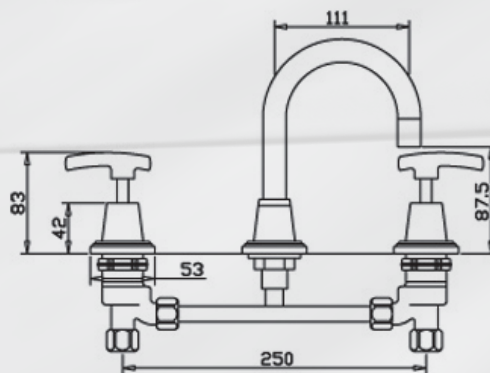

SHOWER LEVER

MS SHOWER LEVER

VANITEE SPA LEVER

BATH LEVER

PLATEAU

ACCESSORIES

SINGLE TOWEL RAIL

DOUBLE TOWEL RAIL