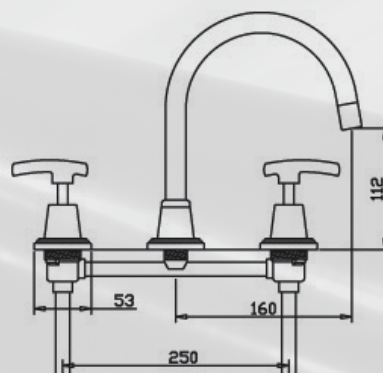

SHOWER LEVER

MS SHOWER LEVER

VANITEE SPA LEVER

BATH LEVER

PLATEAU

ACCESSORIES

SINGLE TOWEL RAIL

DOUBLE TOWEL RAIL