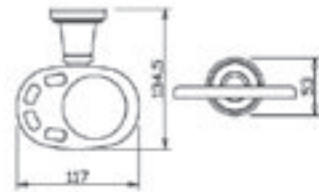

Toothbrush Tidy & Tumbler

PA6020	Full Chrome
PA6156	Chrome/Gold Trim