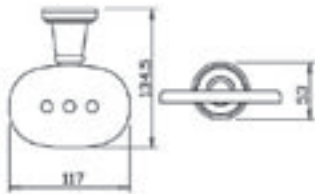

Toilet Roll Holder

PA6037	Full Chrome
PA6173	Chrome/Gold Trim

Toothbrush Tidy & Tumbler

PA6020	Full Chrome
PA6156	Chrome/Gold Trim

Soap Dish

PA6003	Full Chrome
PA6139	Chrome/Gold Trim

Bathroom Shelf

PA6122	Full Chrome
PA6258	Chrome/Gold Trim