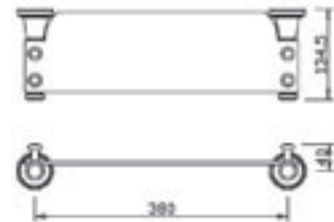

Toilet Roll Holder

PA6037	Full Chrome
PA6173	Chrome/Gold Trim

Toothbrush Tidy & Tumbler

PA6020	Full Chrome
PA6156	Chrome/Gold Trim

Soap Dish

PA6003	Full Chrome
PA6139	Chrome/Gold Trim

Bathroom Shelf

PA6122	Full Chrome
PA6258	Chrome/Gold Trim