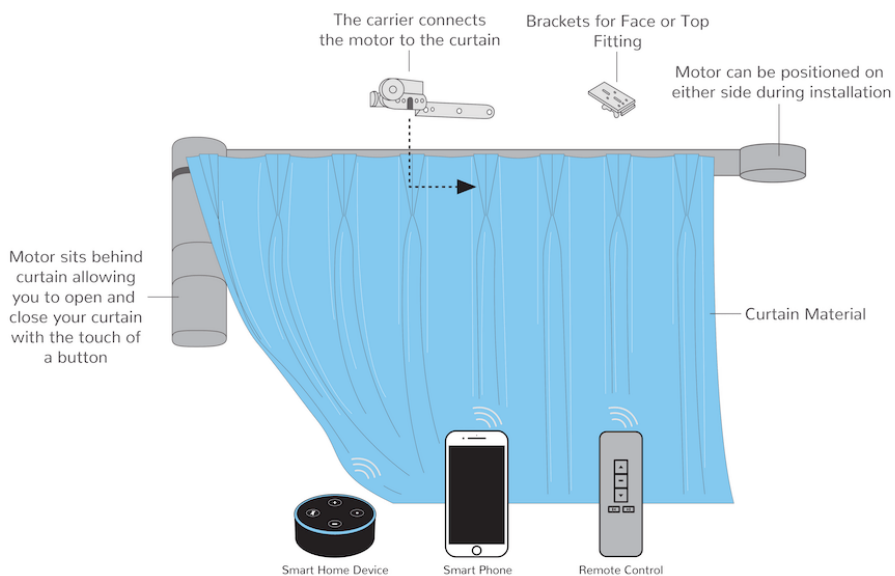

Wave heading

Double pinch pleat heading

Designer rod

Finials for designer rod

Control up to 15 different curtains with a single remote, your smart phone, or a smart home device (such as Amazon Alexa)

CONTACT
US