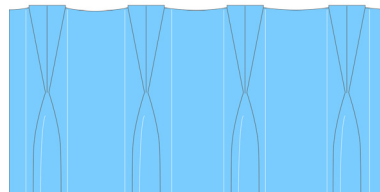

Acoustic Curtains

CURTAIN PRODUCT OPTIONS

STANDARD CURTAIN PRODUCT OPTIONS

Linings

- Traditional blackout lining
- Acoustic blackout lining
- Lachlan wool lining

Heading

- Wave
- Double pinch pleat

Fitting options

- Face fitting
- Top fitting

Track & mechanism colour

- Black
- Silver grey
- White

Extras

- Designer rod (tubular)
- Somfy curtain motor pack

Contact us for more information and for non-standard product options

Wave heading

Double pinch pleat heading

Designer rod

Finials for designer rod

Control up to 15 different curtains with a single remote, your smart phone, or a smart home device (such as Amazon Alexa)

CONTACT
US