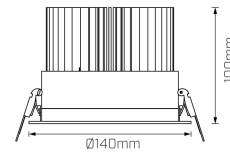

Photometric info

Colour Rendering Index (CRI)	CRI90
Colour Temperature (CCT)	3000K, 3000K Vivid, 3500K, 4000K
Beam Angle	45°
Light Output Ratio (LOR)	86
Revit Files	Please choose Beam Angle / Power within the Revit file

Compliance

RoHS

Amel Wall Washer

DOWNLIGHT | Product code MD53

mondolux.com.au

MONDOLUX™

Packaging

Box Dimensions L x W x H mm	185 mm x 150 mm x 170 mm
Boxes per Carton	9
Carton Dimensions L x W x H mm	370 mm x 370 mm x 480 mm