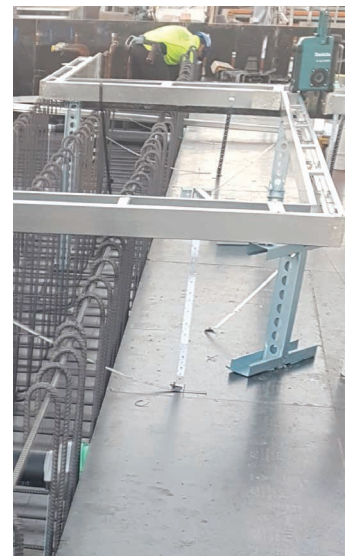

Project / Derby Place Apartments

Mar/Apr 2018

Location / 369 High Street, Kew

Floor Count / 6

The SBS Hob Leg Support system has a patent pending.

Install your hob formwork twice as fast and 100% accurately with the custom made, permanent steel Smart Hob system. Tried and tested with over a decade of installations and satisfied clients.