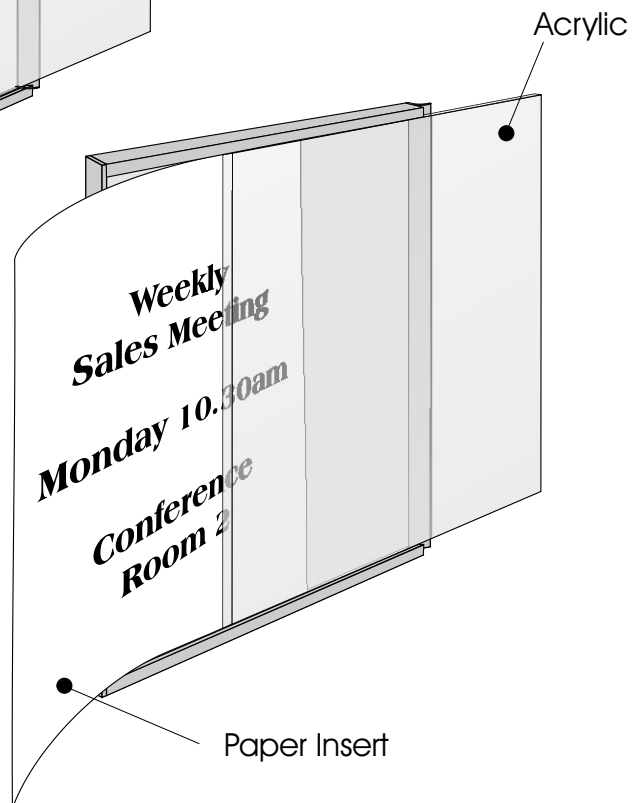

BULLETIN BOARDS

A4 Bulletin Board

Portrait and Landscape orientation available.

A4 PAPER SIZE

The Bulletin Board is available to suit A4 size paper, 210mm X 297mm. Landscape or Portrait.

Easy to open, these signs are perfect for high turnover signage.

Simply slide the acrylic to one side, the End Cap will automatically flex open allowing access to the contents.

Simply slide the acrylic to one side, remove the paper, replace it with a new piece of paper, then slide the acrylic back into place. The flexible End Cap will close, securing the contents.

It is easy to remove and replace the paper insert.

When finished, simply slide the acrylic closed. The End Caps will close, securing the contents.

OVERALL SIZE

214mm Wide X 303mm High
(Outside to outside dimensions including End Caps).