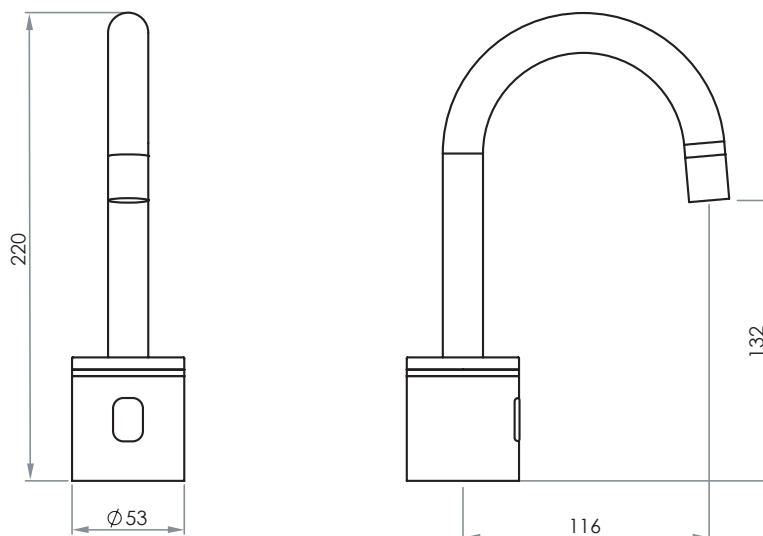

The contemporary form is complemented with a host of features ensuring consistent performance. The intelligent sensor which self-ranges to its environment, controls maximum flow time, delivers the hygienic self-flush every 24 hours for bacteria control are just some of the features that set the **Autoflo Gooseneck-Glow** Mains Power Sensor Tap apart from other similar products on the market.

FEATURES

- Infra-red Sensor self-ranging
- Designed for multiple tap installations from one power source
- Illuminated light ring creates unique bathroom ambience
- Simple installation
- Bacteria Preventing Self Flush every 24 hrs
- Dual stage water filters with removable basket to avoid solenoid blockages
- Optional remote control for adjustment from factory settings

Order Code: 100-0108

TYPICAL DIMENSIONS

Every effort is made to ensure specifications are correct at the time of printing. Autoflo Pty Ltd reserves the right to make changes without prior notice. All measurements shown are in millimetres.

TECHNICAL SPECIFICATIONS

- TAP BODY - Solid brass chrome plated
- SENSOR RANGE - 120mm factory set
- OPERATING SUPPLY - 12v DC Power Pack
- OPERATING PRESSURE - 50 to 500kPa
- RUN TIME - Continuous 2 minutes max.
- FLOW RATING - 7 litres per minute
- SOLENOID - Latching/soft closing, brass body
- MAX TEMPERATURE - 50°C