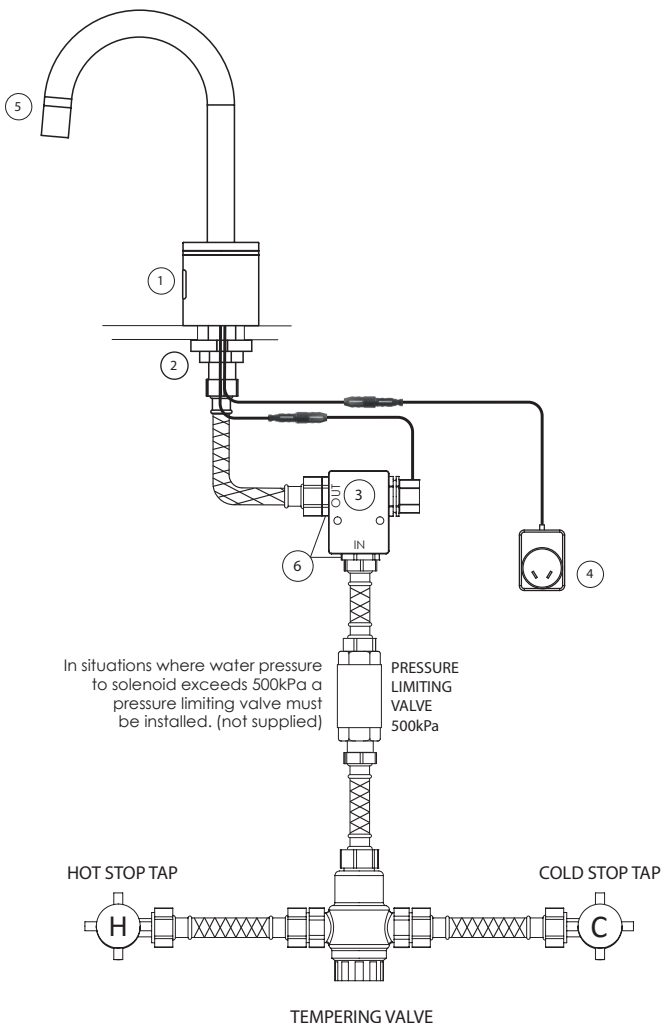

FEATURES

- Infra-red Sensor self-ranging
- Designed for multiple tap installations from one power source
- Illuminated light ring creates unique bathroom ambience
- Simple installation
- Bacteria Preventing Self Flush every 24 hrs
- Dual stage water filters with removable basket to avoid solenoid blockages
- Optional remote control for adjustment from factory settings

Order Code: 100-0108

TYPICAL DIMENSIONS

Every effort is made to ensure specifications are correct at the time of printing. Autoflo Pty Ltd reserves the right to make changes without prior notice. All measurements shown are in millimetres.

TECHNICAL SPECIFICATIONS

- TAP BODY - Solid brass chrome plated
- SENSOR RANGE - 120mm factory set
- OPERATING SUPPLY - 12v DC Power Pack
- OPERATING PRESSURE - 50 to 500kPa
- RUN TIME - Continuous 2 minutes max.
- FLOW RATING - 7 litres per minute
- SOLENOID - Latching/soft closing, brass body
- MAX TEMPERATURE - 50°C

TYPICAL INSTALLATION

COMPONENTS SUPPLIED

	Item Code	Description
1	300-5108	Gooseneck Glow sensor body
2	300-3025	Unit mounting kit
3	300-0110	6V Solenoid Valve
4	300-0225	9V Power Pack
5	300-0160	Gooseneck Spout - 120mm
6	600-0133	½" BSP M/M nipple C/P (2)