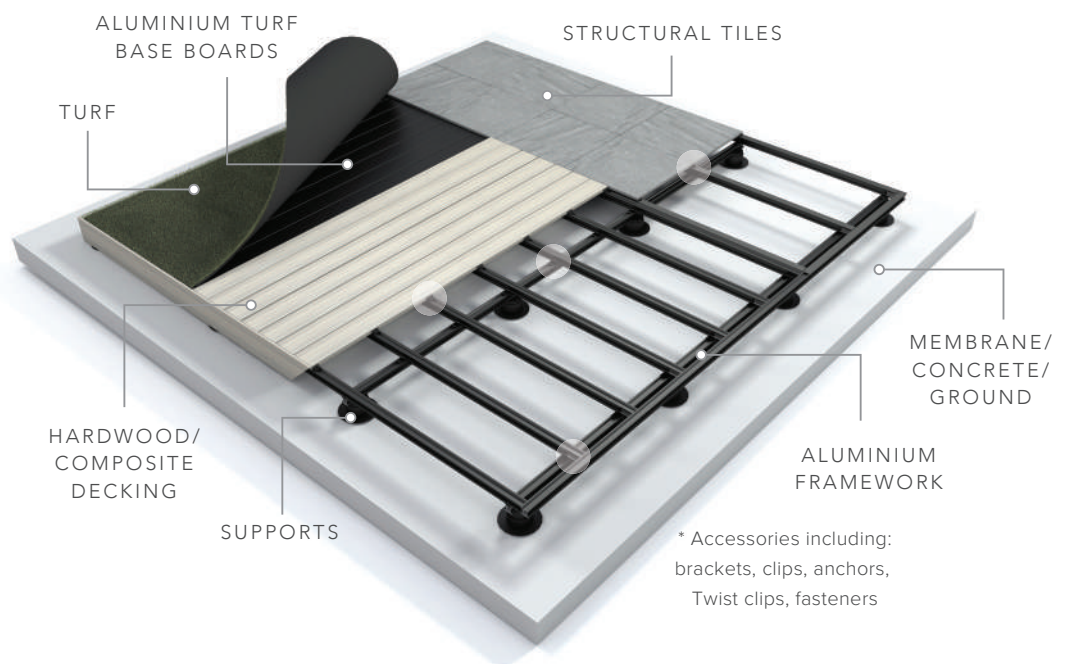

138x23x2800mm

THE PROCESS IS EASY:

- Select the surfaces
- Share your plans or, measure the size and shape of your deck

GET INSPIRED:

For more information including samples, or for a free design & quote:

CALL AUS: 1800 722 465

CALL NZ: 0800 77 88 77

OUTDURE.COM

[@OUTDURE](https://www.youtube.com/@OUTDURE)

[@OUTDURELIVING](https://www.instagram.com/OUTDURELIVING)

[@OUTDURE](https://www.facebook.com/OUTDURE)

INSTALL SYNTHETIC TURF ON OUTDURE'S QWICKBUILD DECK FRAME SYSTEM

Turf is easy to install when supported by QwickBuild aluminium baseboards. The QwickBuild system provides a strong, durable, stable structure to support decking, tiles and/or turf over water-proofed areas, ground, concrete slabs and existing tiles or pavers using hidden interlocking fastenings.

The versatile system comprises of a comprehensive range of patented profiles, fastening and support components and accessories. The framework is made from lightweight marine-grade, structural aluminium. Components include brackets, clips, anchors, fasteners, access and ventilation grates, adjustable height pedestals. Installation time is significantly reduced, the profiles are value-engineered with long-span capability and minimal waste making it cost-effective.

QwickBuild also enables flush internal and external floor levels and the construction of complex decks, including stairs, seats, screens, and curves. Outdure provides a design service including technical advice, concepts and production drawings.

QWICKBUILD®