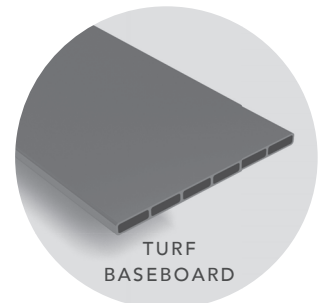

SPRING DELUXE
Excellent fiber strength & traffic resilience
3 x 's' structured fibres
5 colour tones / Pile height: 40mm
Stitches per m²: 16,800

QWICKCLIP
TWIST TURF

SUMMER SOFT
Plush pile with long thin 'soft touch' fibers
Ideal for play areas and homes
4 colour tones / Pile height: 45mm
Stitches per m²: 21,000