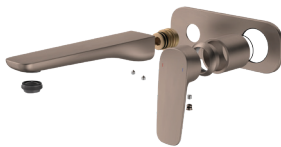

Chrome
849051C6AF

Matte Black
849051B6AF

Brushed Brass
849051BB6AF

Brushed Bronze
849051BBZ6AF

Brushed Nickel
849051BN6AF

WELS 6 star rated, 4.5L/min

*Unrestricted aerator included for
bath installations

CONTURA II WALL BASIN/BATH MIXER 180MM - TRIM KIT