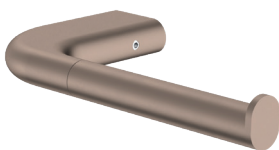

CONTURA II TOILET ROLL HOLDER

Chrome 849031C	Brushed Bronze 849031BBZ
Matte Black 849031B	Brushed Nickel 849031BN
Brushed Brass 849031BB	*Universal left, right or upright installation positions.