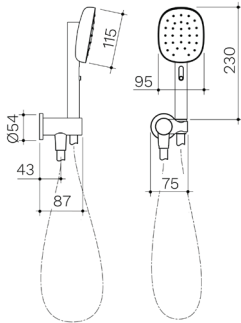

CONTURA II HAND SHOWER

Chrome 849084C4A	Brushed Bronze 849084BBZ4A
Matte Black 849084B4A	Brushed Nickel 849084BN4A
Brushed Brass 849084BB4A	WELS 4 star rated (range E), 7.5L/min