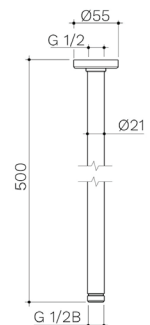

CAROMA 200MM CEILING SHOWER ARM

Chrome 99658C	Brushed Bronze 99658BBZ
Matte Black 99658B	Brushed Nickel 99658BN
Brushed Brass 99658BB	

CAROMA 300MM CEILING SHOWER ARM

Chrome 99639C	Brushed Bronze 99639BBZ
Matte Black 99639B	Brushed Nickel 99639BN
Brushed Brass 99639BB	