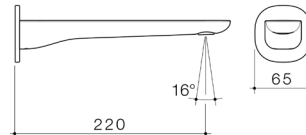

CONTURA II BASIN/BATH OUTLET 180MM

Chrome
849059C6AF

Brushed Bronze
849059BBZ6AF

Matte Black
849059B6AF

Brushed Nickel
849059BN6AF

Brushed Brass
849059BB6AF

WELS 6 star rated, 4.5L/min
*Unrestricted aerator included for bath installations