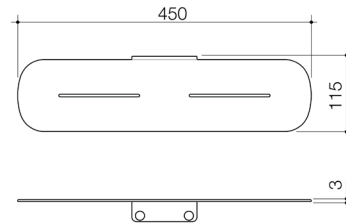

**CONTURA II
BATHROOM SHELF**

Chrome 849037C	Brushed Bronze 849037BBZ
Matte Black 849037B	Brushed Nickel 849037BN
Brushed Brass 849037BB