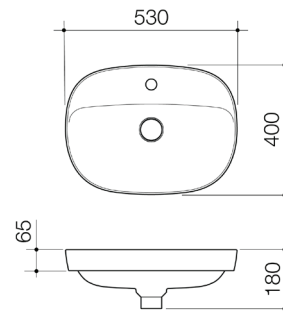

Chrome 848810C	Brushed Nickel 848810BN
Matte Black 848810B	Brushed Bronze 848810BBZ
Brushed Brass 848810BB	

CARONA

Product Specifications

BASINS

CONTURA II 530MM INSET BASIN

White
853300W
Matte White
853300MW
Matte Clay
853300CL