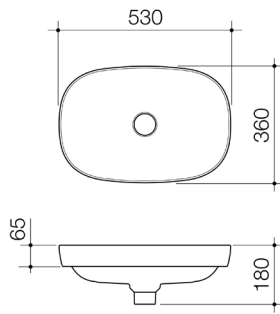

Chrome 848810C	Brushed Nickel 848810BN
Matte Black 848810B	Brushed Bronze 848810BBZ
Brushed Brass 848810BB	

CARONA

Product Specifications

BASINS

CONTURA II 530MM INSET BASIN

White
853300W
Matte White
853300MW
Matte Clay
853300CL