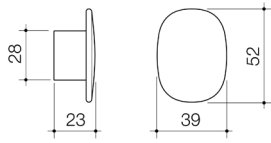

**CONTURA II
SMALL ROBE HOOK**

Chrome 849041C	Brushed Bronze 849041BBZ
Matte Black 849041B	Brushed Nickel 849041BN
Brushed Brass 849041BB