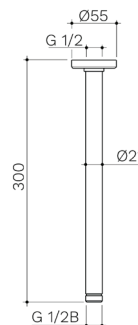

CAROMA 200MM CEILING SHOWER ARM

Chrome 99658C	Brushed Bronze 99658BBZ
Matte Black 99658B	Brushed Nickel 99658BN
Brushed Brass 99658BB	

CAROMA 300MM CEILING SHOWER ARM

Chrome 99639C	Brushed Bronze 99639BBZ
Matte Black 99639B	Brushed Nickel 99639BN
Brushed Brass 99639BB	