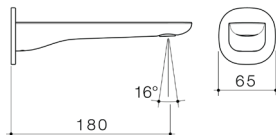

CONTURA II BASIN/BATH OUTLET 180MM

Chrome
849059C6AF

Brushed Bronze
849059BBZ6AF

Matte Black
849059B6AF

Brushed Nickel
849059BN6AF

Brushed Brass
849059BB6AF

WELS 6 star rated, 4.5L/min
*Unrestricted aerator included for bath installations