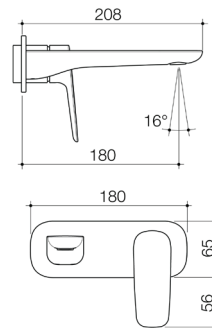

CONTURA II WALL BASIN/BATH MIXER 180MM - TRIM KIT

Chrome
849052C6AF

Brushed Nickel
849052BN6AF

Matte Black
849052B6AF

WELS 6 star rated, 4.5L/min
*Unrestricted aerator included for bath installations

Brushed Brass
849052BB6AF

*Universal in-wall body (99635F) required for installation

Brushed Bronze
849052BBZ6AF