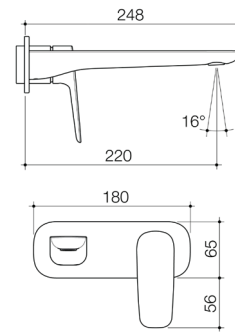

CONTURA II WALL BASIN/BATH MIXER 220MM - TRIM KIT

Chrome
849054C6AF

Brushed Nickel
849054BN6AF

Matte Black
849054B6AF

WELS 6 star rated, 4.5L/min
*Unrestricted aerator included for bath installations

Brushed Brass
849054BB6AF

*Universal in-wall body (99635F) required for installation

Brushed Bronze
849054BBZ6AF