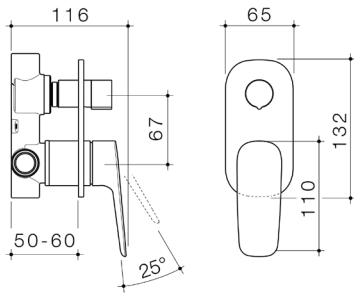

CONTURA II BATH/SHOWER MIXER WITH DIVERTER

Chrome 849057C	Brushed Bronze 849057BBZ
Matte Black 849057B	Brushed Nickel 849057BN
Brushed Brass 849057BB