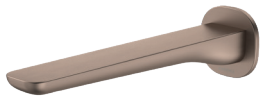

CONTURA II BASIN/BATH OUTLET 220MM

Chrome
849060C6AF

Matte Black
849060B6AF

Brushed Brass
849060BB6AF

Brushed Bronze
849060BBZ6AF

Brushed Nickel
849060BN6AF

WELS 6 star rated, 4.5L/min

*Unrestricted aerator included for bath installations