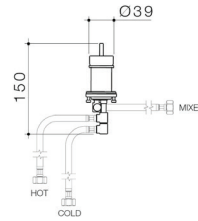

UNIVERSAL HOB MIXER BODY - LEAD FREE

99687F