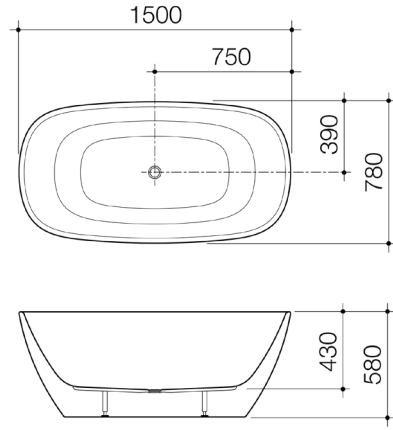

**CONTURA II
1500MM FREESTANDING BATH**

Matte White
CII5FSMW

Matte Clay
CII5FSMC

*Plug & waste not included, sold separately