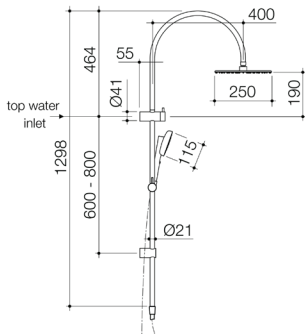

99651F

CAROMA UNIVERSAL - WALL BASIN BATH MIXER WITH DIVERTER - INWALL BODY

99659

Product Specifications

SHOWERS

CONTURA II RAIL SHOWER WITH OVERHEAD

Chrome 849080C4A	Brushed Bronze 849080BBZ4A
Matte Black 849080B4A	Brushed Nickel 849080BN4A
Brushed Brass 849080BB4A	WELS 4 star rated, 7.5L/min