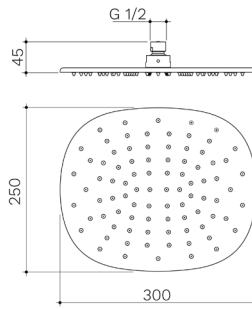

99651F

CAROMA UNIVERSAL - WALL BASIN BATH MIXER WITH DIVERTER - INWALL BODY

99659

Product Specifications

SHOWERS

CONTURA II RAIL SHOWER WITH OVERHEAD

Chrome 849080C4A	Brushed Bronze 849080BBZ4A
Matte Black 849080B4A	Brushed Nickel 849080BN4A
Brushed Brass 849080BB4A	WELS 4 star rated, 7.5L/min