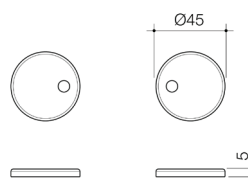

CONTURA II TOILET SEAT HINGE CAPS

Stainless Steel 254213SS	Brushed Brass 254213BB
Matte Black 254213B	Brushed Bronze 254213BBZ