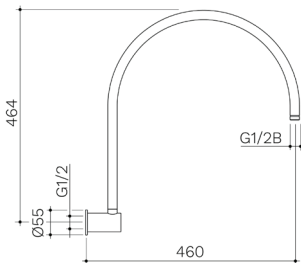

CAROMA UPSWEPT SHOWER ARM

Chrome 849086C	Brushed Bronze 849086BBZ
Matte Black 849086B	Brushed Nickel 849086BN
Brushed Brass 849086BB