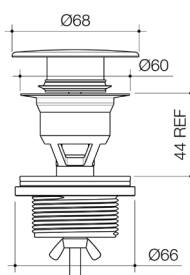

CONTURA II BASIN DOME POP-UP PLUG AND WASTE

White (Ceramic) 687330AW	Brushed Brass (Metal) 687330BB
Chrome (Metal) 687330C	Brushed Bronze (Metal) 687330BBZ
Matte Black (Metal) 687330B	Brushed Nickel (Metal) 687330BN