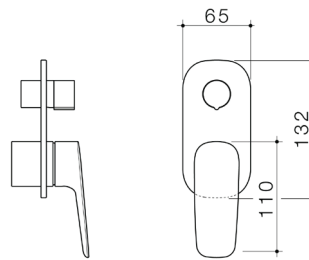

CONTURA II BATH/SHOWER MIXER WITH DIVERTER - TRIM KIT

Chrome 849058C	Brushed Bronze 849058BBZ
Matte Black 849058B	Brushed Nickel 849058BN
Brushed Brass 849058BB	*Universal in-wall body (99659) required for installation