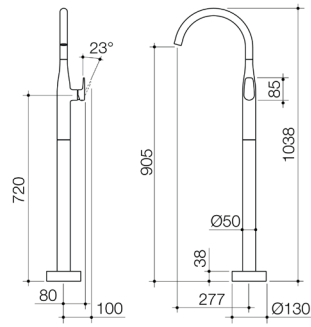

CONTURA II FREESTANDING BATH FILLER - TRIM KIT

Chrome 849061C	Brushed Bronze 849061BBZ
Matte Black 849061B	Brushed Nickel 849061BN
Brushed Brass 849061BB