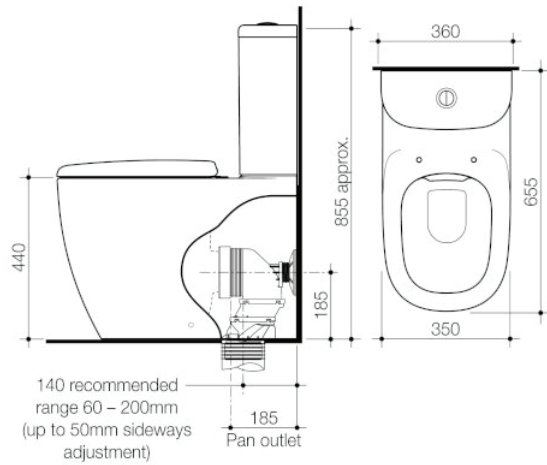

Product Specifications

TOILET SUITES

CONTURA II CLEANFLUSH® WALL FACED CLOSE COUPLED TOILET SUITE WITH GERMGARD®

Back Entry:	Bottom Inlet:
White 848801W	White 848802W
Matte White 848801MW	Matte White 848802MW