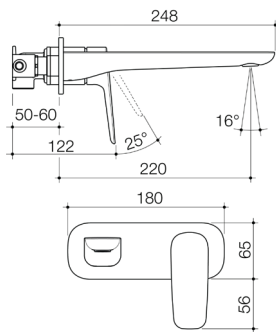

CONTURA II WALL BASIN/BATH MIXER 220MM

Chrome
849053C6AF

Brushed Bronze
849053BBZ6AF

Matte Black
849053B6AF

Brushed Nickel
849053BN6AF

Brushed Brass
849053BB6AF

WELS 6 star rated, 4.5L/min
*Unrestricted aerator included for bath installations