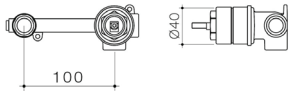

CAROMA EASYSWITCH UNIVERSAL WALL BASIN / BATH MIXER INWALL BODY - LEAD FREE

99635F