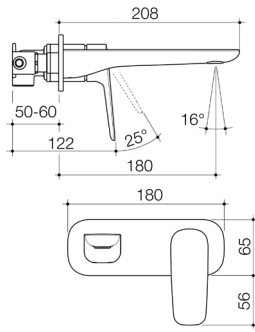

Product Specifications

BATHROOM MIXERS

CONTURA II WALL BASIN/BATH MIXER 180MM

Chrome
849051C6AF

Brushed Bronze
849051BBZ6AF

Matte Black
849051B6AF

Brushed Nickel
849051BN6AF

Brushed Brass
849051BB6AF

WELS 6 star rated, 4.5L/min
*Unrestricted aerator included for bath installations