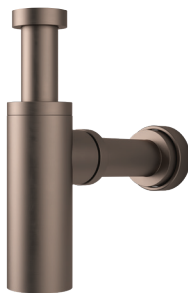

CAROMA 40MM BOTTLE TRAP

White 687294W	Brushed Nickel 687294BN
Chrome 687295C	Brushed Bronze 687294BBZ
Matte Black 687294B	
Brushed Brass 687294BB