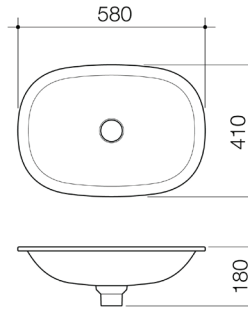

CONTURA II UNDER COUNTER BASIN

White
853600W
Matte White
853600MW
Matte Clay
853600CL