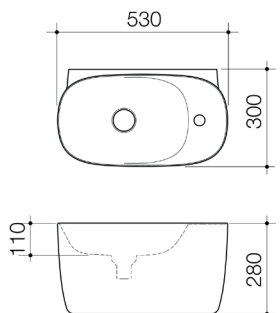

CONTURA II HAND WALL BASIN

1 taphole
White
853710W
Matte White
853710MW
Matte Clay
853710CL