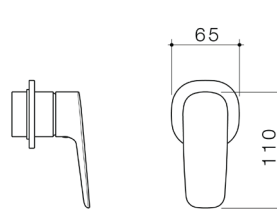

CONTURA II BATH/SHOWER MIXER - TRIM KIT

Chrome 849056C	Brushed Bronze 849056BBZ
Matte Black 849056B	Brushed Nickel 849056BN
Brushed Brass 849056BB	*Universal in-wall body (99651F) required for installation