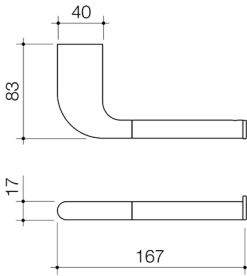

**CONTURA II
TOILET ROLL HOLDER**

Chrome 849031C	Brushed Bronze 849031BBZ
Matte Black 849031B	Brushed Nickel 849031BN
Brushed Brass 849031BB