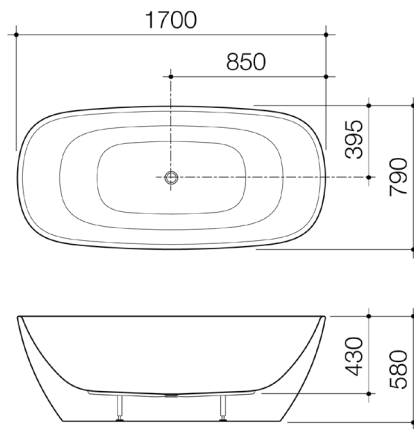

**CONTURA II
1700MM FREESTANDING BATH**

Matte White
CII7FSMW

Matte Clay
CII7FSMC

*Plug & waste not included, sold separately