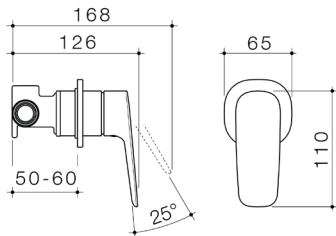

CONTURA II BATH/SHOWER MIXER

Chrome 849055C	Brushed Bronze 849055BBZ
Matte Black 849055B	Brushed Nickel 849055BN
Brushed Brass 849055BB