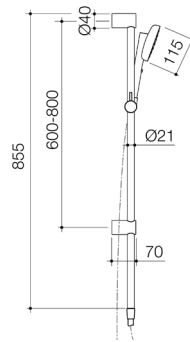

CONTURA II RAIL SHOWER

Chrome 849081C4A	Brushed Bronze 849081BBZ4A
Matte Black 849081B4A	Brushed Nickel 849081BN4A
Brushed Brass 849081BB4A	WELS 4 star rated (range E), 7.5L/min