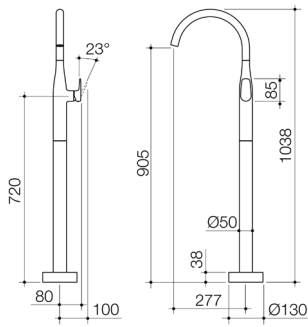

CONTURA II BASIN/BATH OUTLET 220MM

Chrome
849060C6AF

Brushed Bronze
849060BBZ6AF

Matte Black
849060B6AF

Brushed Nickel
849060BN6AF

Brushed Brass
849060BB6AF

WELS 6 star rated, 4.5L/min
*Unrestricted aerator included for bath installations