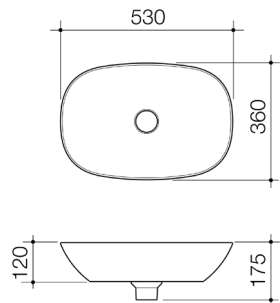

CONTURA II 530MM ABOVE COUNTER BASIN

White
853200W
Matte White
853200MW
Matte Clay
853200CL