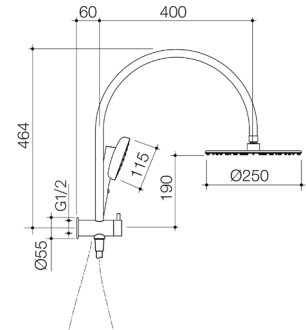

CONTURA II COMPACT TWIN SHOWER

Chrome 849082C4A	Brushed Bronze 849082BBZ4A
Matte Black 849082B4A	Brushed Nickel 849082BN4A
Brushed Brass 849082BB4A	WELS 4 star rated, 7.5L/min