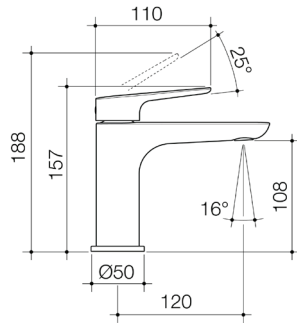

CONTURA II BASIN MIXER

Chrome 849050C6AF	Brushed Bronze 849050BBZ6AF
Matte Black 849050B6AF	Brushed Nickel 849050BN6AF
Brushed Brass 849050BB6AF	WELS 6 star rated, 4.5L/min