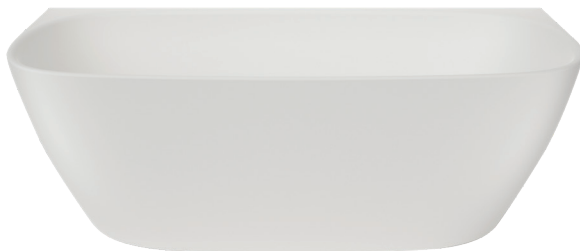

**CONTURA II 1500MM BACK TO WALL
FREESTANDING BATH**

Matte White
CII5WFMW

Matte Clay
CII5WFMC

**CONTURA II 1500MM
FREESTANDING BATH**

Matte White
CII5FSMW

Matte Clay
CII5FSMC

**CONTURA II 1700MM BACK TO WALL
FREESTANDING BATH**