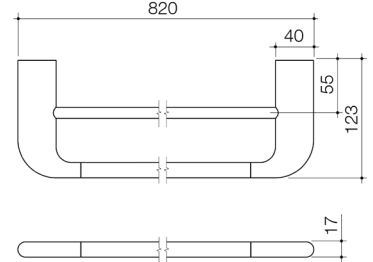

**CONTURA II
820MM DOUBLE TOWEL RAIL**

Chrome 849036C	Brushed Bronze 849036BBZ
Matte Black 849036B	Brushed Nickel 849036BN
Brushed Brass 849036BB