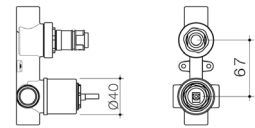

CAROMA EASYSWITCH UNIVERSAL BATH / SHOWER MIXER INWALL BODY - LEAD FREE

99651F

CAROMA UNIVERSAL - WALL BASIN BATH MIXER WITH DIVERTER - INWALL BODY

99659