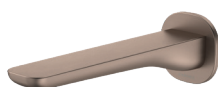

CONTURA II BASIN/BATH OUTLET 180MM

Chrome
849059C6AF

Matte Black
849059B6AF

Brushed Brass
849059BB6AF

Brushed Bronze
849059BBZ6AF

Brushed Nickel
849059BN6AF

WELS 6 star rated, 4.5L/min

*Unrestricted aerator included for
bath installations