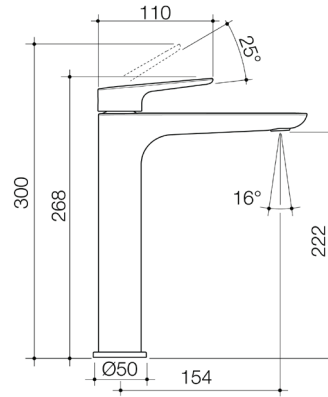

CONTURA II TOWER BASIN MIXER

Chrome 849063C6AF	Brushed Bronze 849063BBZ6AF
Matte Black 849063B6AF	Brushed Nickel 849063BN6AF
Brushed Brass 849063BB6AF	WELS 6 star rated, 4.5L/min