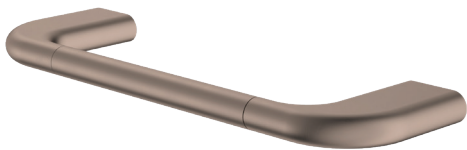

CONTURA II HAND TOWEL RAIL

Chrome 849032C	Brushed Bronze 849032BBZ
Matte Black 849032B	Brushed Nickel 849032BN
Brushed Brass 849032BB