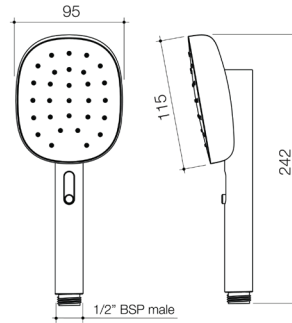

CONTURA II HANDSET

Chrome 849085C4A	Brushed Bronze 849085BBZ4A
Matte Black 849085B4A	Brushed Nickel 849085BN4A
Brushed Brass 849085BB4A	WELS 4 star rated (range E), 7.5L/min