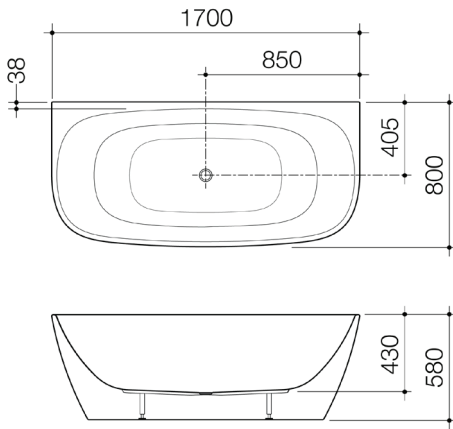

Matte Clay
CII5WFMC

*Plug & waste not included, sold separately

**CONTURA II
1500MM FREESTANDING BATH**

Matte White
CII5FSMW

Matte Clay
CII5FSMC

*Plug & waste not included, sold separately

**CONTURA II
1700MM BACK TO WALL FREESTANDING BATH**