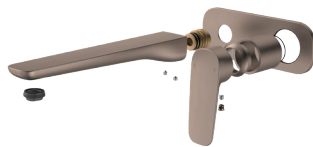

CONTURA II WALL BASIN/BATH MIXER 220MM - TRIM KIT

Chrome
849054C6AF

Matte Black
849054B6AF

Brushed Brass
849054BB6AF

Brushed Bronze
849054BBZ6AF

Brushed Nickel
849054BN6AF

WELS 6 star rated, 4.5L/min

*Unrestricted aerator included for
bath installations

*Universal in-wall body (99635F)
required for installation