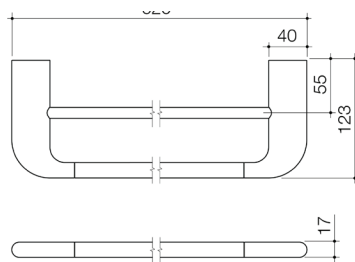

**CONTURA II
620MM SINGLE TOWEL RAIL**

Chrome 849033C	Brushed Bronze 849033BBZ
Matte Black 849033B	Brushed Nickel 849033BN
Brushed Brass 849033BB	

**CONTURA II
620MM DOUBLE TOWEL RAIL**

Chrome 849035C	Brushed Bronze 849035BBZ
Matte Black 849035B	Brushed Nickel 849035BN
Brushed Brass 849035BB	