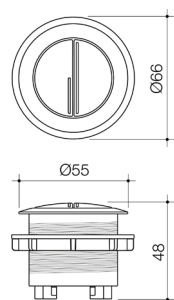

CONTURA II WALL FACED CLOSE COUPLED FLUSH BUTTON

Chrome 687071C	Brushed Bronze 687071BBZ
Matte Black 687071B	Brushed Nickel 687071BN
Brushed Brass 687071BB