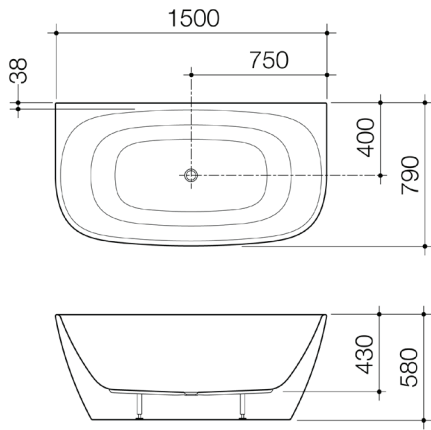

**CONTURA II
1500MM BACK TO WALL FREESTANDING BATH**

Matte White
CII5WFMW

Matte Clay
CII5WFMC

*Plug & waste not included, sold separately