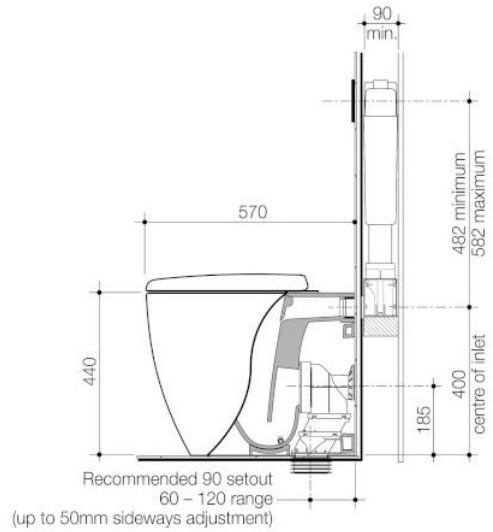

CONTURA II CLEANFLUSH® INVISI SERIES II® WALL FACED TOILET SUITE WITH GERMGARD®

White 848901W
Matte White 848901MW
Matte Clay 848901CL