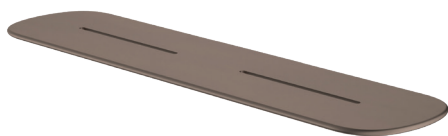

CONTURA II BATHROOM SHELF

Chrome 849037C	Brushed Bronze 849037BBZ
Matte Black 849037B	Brushed Nickel 849037BN
Brushed Brass 849037BB