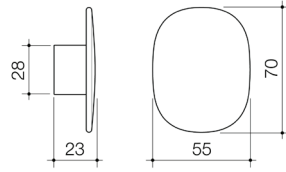

Standard installation 849001MW
Under counter installation 849002MW
Solid brick wall installation 849003MW

**CONTURA II
SMALL ROBE HOOK**

Chrome 849041C	Brushed Bronze 849041BBZ
Matte Black 849041B	Brushed Nickel 849041BN
Brushed Brass 849041BB	