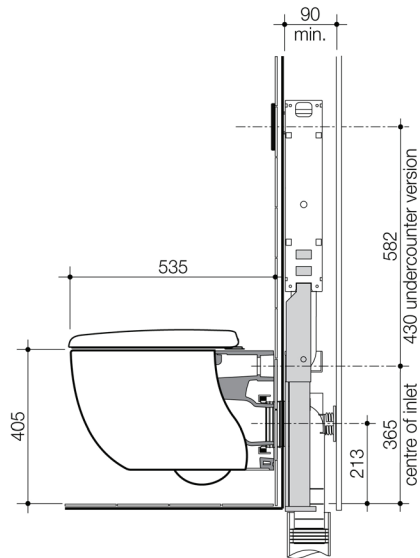

CONTURA II CLEANFLUSH® WALL HUNG INVISI SERIES II® TOILET SUITE WITH GERMGARD®

Standard installation 849001MW
Under counter installation 849002MW
Solid brick wall installation 849003MW