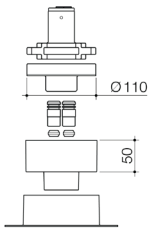

CONTURA II FREESTANDING BATH FILLER - ROUGH-IN KIT

849064