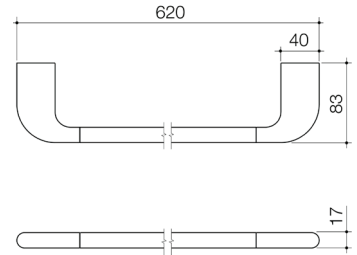

**CONTURA II
620MM SINGLE TOWEL RAIL**

Chrome 849033C	Brushed Bronze 849033BBZ
Matte Black 849033B	Brushed Nickel 849033BN
Brushed Brass 849033BB