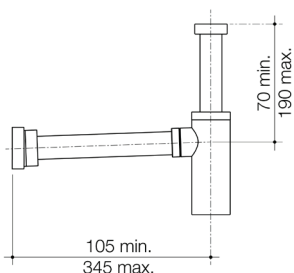

CAROMA 40MM BOTTLE TRAP

White 687294W	Brushed Brass 687294BB
Chrome 687295C	Brushed Nickel 687294BN
Matte Black 687294B	Brushed Bronze 687294BBZ