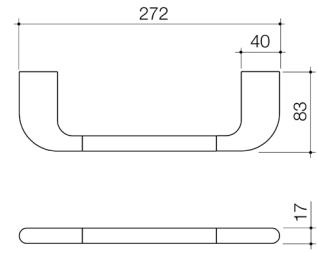

**CONTURA II
HAND TOWEL RAIL**

Chrome 849032C	Brushed Bronze 849032BBZ
Matte Black 849032B	Brushed Nickel 849032BN
Brushed Brass 849032BB