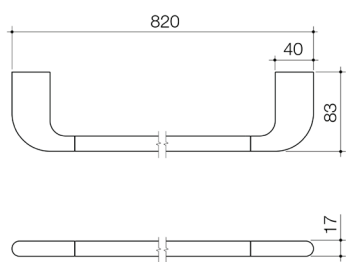

**CONTURA II
620MM SINGLE TOWEL RAIL**

Chrome 849033C	Brushed Bronze 849033BBZ
Matte Black 849033B	Brushed Nickel 849033BN
Brushed Brass 849033BB	

**CONTURA II
620MM DOUBLE TOWEL RAIL**

Chrome 849035C	Brushed Bronze 849035BBZ
Matte Black 849035B	Brushed Nickel 849035BN
Brushed Brass 849035BB	