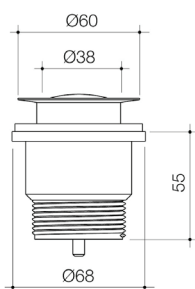

Product Specifications

ACCESSORIES

CAROMA POP-UP PLUG AND WASTE

Chrome 323060C	Brushed Brass 323060BB
Matte Black 323060B	Brushed Bronze 323060BRZ
Brushed Nickel 323060BN