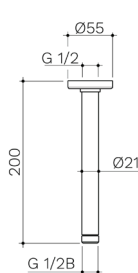

CAROMA 200MM CEILING SHOWER ARM

Chrome 99658C	Brushed Bronze 99658BBZ
Matte Black 99658B	Brushed Nickel 99658BN
Brushed Brass 99658BB