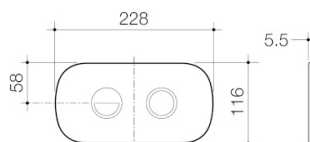

CONTURA II INVISI SERIES II® ROUND DC DUAL FLUSH BUTTON PANEL

Chrome 848810C	Brushed Nickel 848810BN
Matte Black 848810B	Brushed Bronze 848810BBZ
Brushed Brass 848810BB