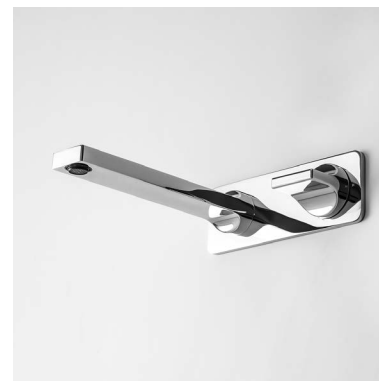

PINCH

Rogerseller introduces the new generation of Pinch, a series of progressive mixers on backplate to the existing traditional 3-hole collection. The forward thinking German technology is quite literally 'progressive' in its nature – when initiated, the valves fully open in the cold-water position - saving energy on unnecessary hot water usage that occurs with single-lever mixers. Compact in design with a unique elongated handle shape, the single handled progressive mixer allows you to precisely control the flow and temperature together in one clockwise movement.

PINCH BASIN SET
308003 | Chrome

PINCH WALL TOP ASSEMBLIES
308004 | Chrome

PINCH WALL BASIN OUTLET 200MM
308007 | Chrome

PINCH BATH OUTLET 200MM
308009 | Chrome

PINCH PROGRESSIVE MIXER ON BACKPLATE
308018 | Chrome

PINCH PROGRESSIVE MIXER & 200MM OUTLET ON BACKPLATE
308016 | Chrome

PINCH PROGRESSIVE MIXER & DIVERTOR ON BACKPLATE
308014 | Chrome

PINCH FLOOR MOUNT BATH OUTLET
308012 | Chrome