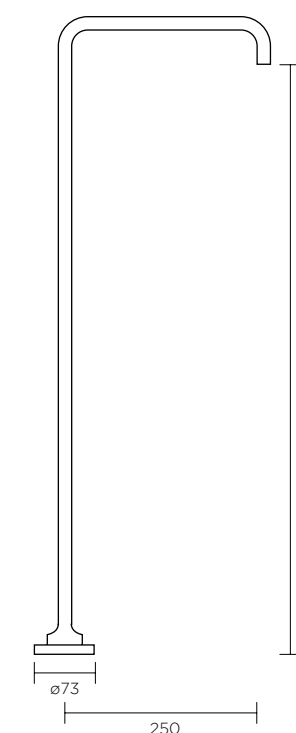

PINCH BASIN SET
308003 | Chrome

PINCH WALL TOP ASSEMBLIES
308004 | Chrome

PINCH WALL BASIN OUTLET 200MM
308007 | Chrome

PINCH BATH OUTLET 200MM
308009 | Chrome

PINCH PROGRESSIVE MIXER ON BACKPLATE
308018 | Chrome

PINCH PROGRESSIVE MIXER & 200MM OUTLET ON BACKPLATE
308016 | Chrome

PINCH PROGRESSIVE MIXER & DIVERTOR ON BACKPLATE
308014 | Chrome

PINCH FLOOR MOUNT BATH OUTLET
308012 | Chrome