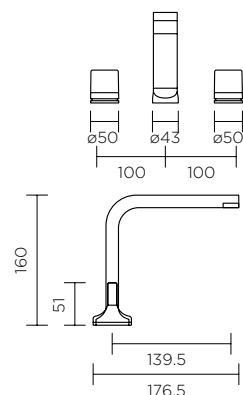

Routleys
Bathroom Kitchen Laundry P/L
Malvern SA
P 08 8291 3000 F 08 8291 3099

.....

rogerseller.com.au

Dimensions are approximate. Information provided in this brochure is representative of the actual products available at the time of printing. Due to our policy of continuous product development, the designs and specifications depicted are subject to change without notice. Please confirm all particulars with your sales consultant prior to purchase. Each product is covered by a limited warranty. Full terms and conditions are available from your sales consultant.

PINCH BASIN SET
308003 | Chrome

PINCH WALL TOP ASSEMBLIES
308004 | Chrome

PINCH WALL BASIN OUTLET 200MM
308007 | Chrome

PINCH BATH OUTLET 200MM
308009 | Chrome

PINCH PROGRESSIVE MIXER ON BACKPLATE
308018 | Chrome