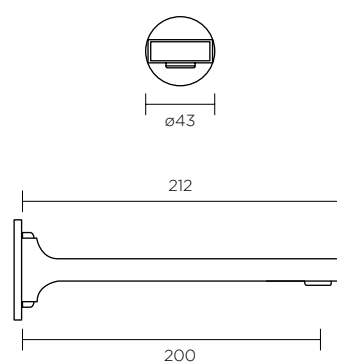

PINCH BASIN SET
308003 | Chrome

PINCH WALL TOP ASSEMBLIES
308004 | Chrome

PINCH WALL BASIN OUTLET 200MM
308007 | Chrome

PINCH BATH OUTLET 200MM
308009 | Chrome

PINCH PROGRESSIVE MIXER ON BACKPLATE
308018 | Chrome