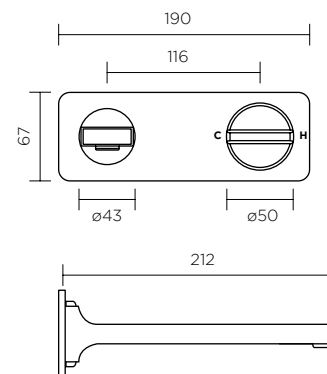

PINCH BASIN SET
308003 | Chrome

PINCH WALL TOP ASSEMBLIES
308004 | Chrome

PINCH WALL BASIN OUTLET 200MM
308007 | Chrome

PINCH BATH OUTLET 200MM
308009 | Chrome

PINCH PROGRESSIVE MIXER ON BACKPLATE
308018 | Chrome

PINCH PROGRESSIVE MIXER & 200MM OUTLET ON BACKPLATE
308016 | Chrome

PINCH PROGRESSIVE MIXER & DIVERTOR ON BACKPLATE
308014 | Chrome

PINCH FLOOR MOUNT BATH OUTLET
308012 | Chrome