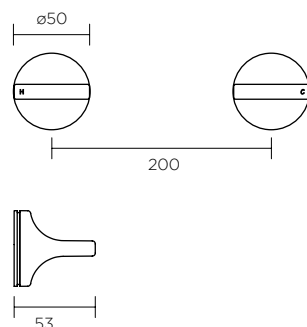

PINCH WALL TOP ASSEMBLIES
308004 | Chrome