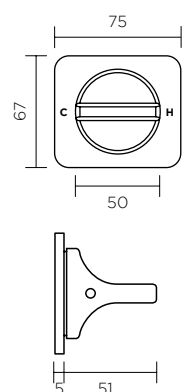

PINCH BASIN SET
308003 | Chrome

PINCH WALL TOP ASSEMBLIES
308004 | Chrome

PINCH WALL BASIN OUTLET 200MM
308007 | Chrome

PINCH BATH OUTLET 200MM
308009 | Chrome

PINCH PROGRESSIVE MIXER ON BACKPLATE
308018 | Chrome

PINCH PROGRESSIVE MIXER & 200MM OUTLET ON BACKPLATE
308016 | Chrome

PINCH PROGRESSIVE MIXER & DIVERTOR ON BACKPLATE
308014 | Chrome

PINCH FLOOR MOUNT BATH OUTLET
308012 | Chrome