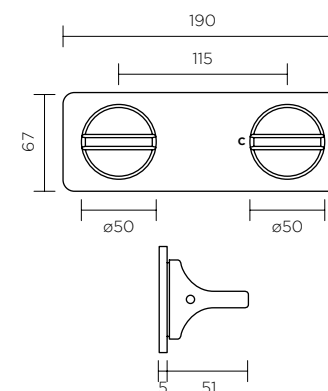

PINCH BASIN SET
308003 | Chrome

PINCH WALL TOP ASSEMBLIES
308004 | Chrome

PINCH WALL BASIN OUTLET 200MM
308007 | Chrome

PINCH BATH OUTLET 200MM
308009 | Chrome

PINCH PROGRESSIVE MIXER ON BACKPLATE
308018 | Chrome

PINCH PROGRESSIVE MIXER & 200MM OUTLET ON BACKPLATE
308016 | Chrome

PINCH PROGRESSIVE MIXER & DIVERTOR ON BACKPLATE
308014 | Chrome

PINCH FLOOR MOUNT BATH OUTLET
308012 | Chrome