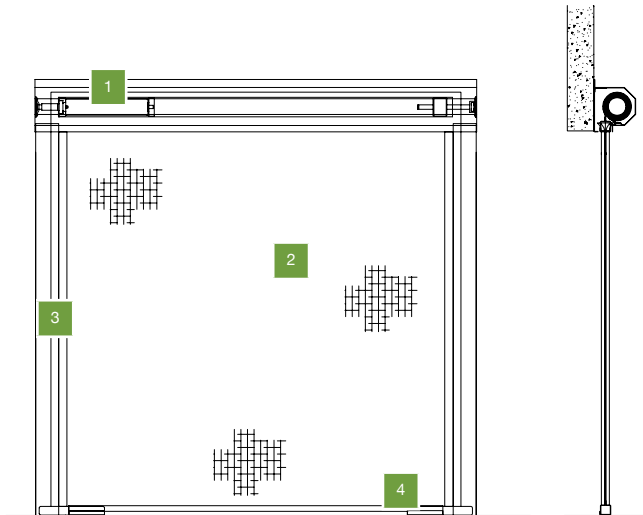

Vii® Fire S

Fire Rating

- / 120 / -

Max Width

3 metres

Max Height

3 metres

Vii® Fire S

ViiFire® S is a neat compact fully automatic smoke and fire containment screen that is the ideal solution for small holes in fire or smoke walls. Often Vii® Fire S has been installed across lift openings to stop smoke spread via the lift shaft and remove the requirement for a smoke lobby.

The headbox can be neatly concealed within the ceiling space and the additional smoke seals incorporated in the headbox and side guides provides a high level of smoke separation.

N.B. Face fix version shown