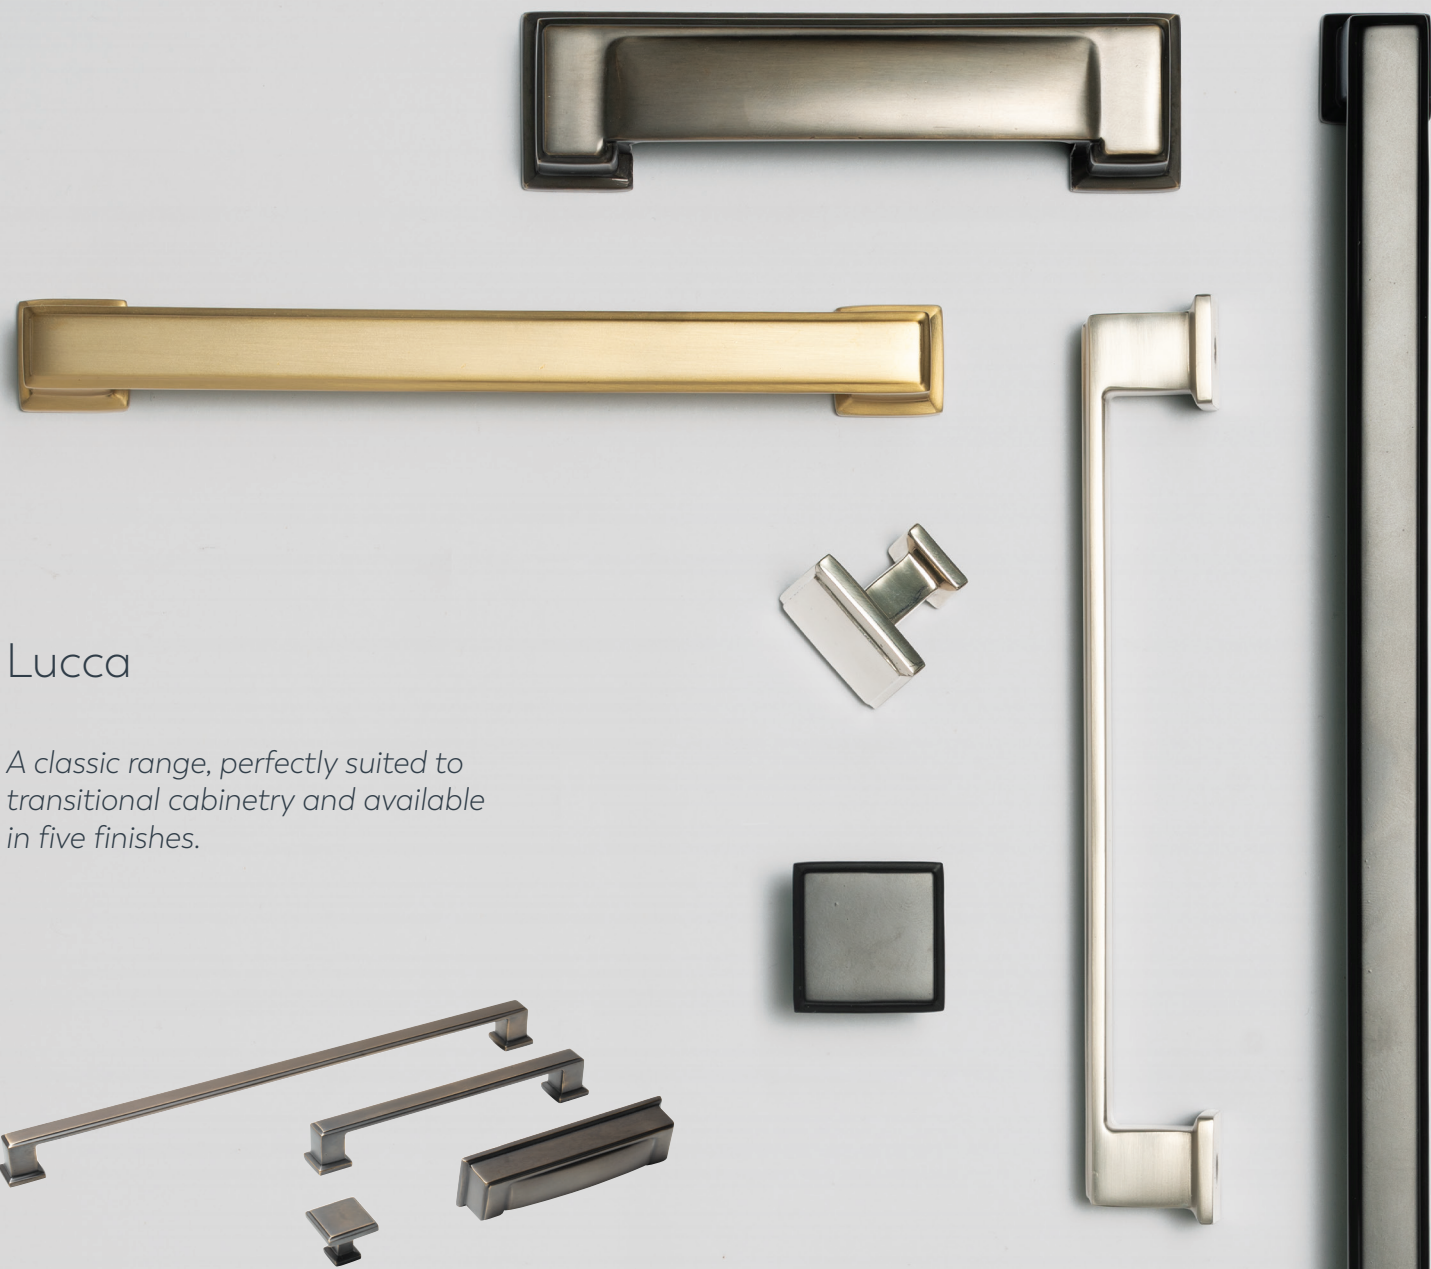

Lucca

A classic range, perfectly suited to transitional cabinetry and available in five finishes.