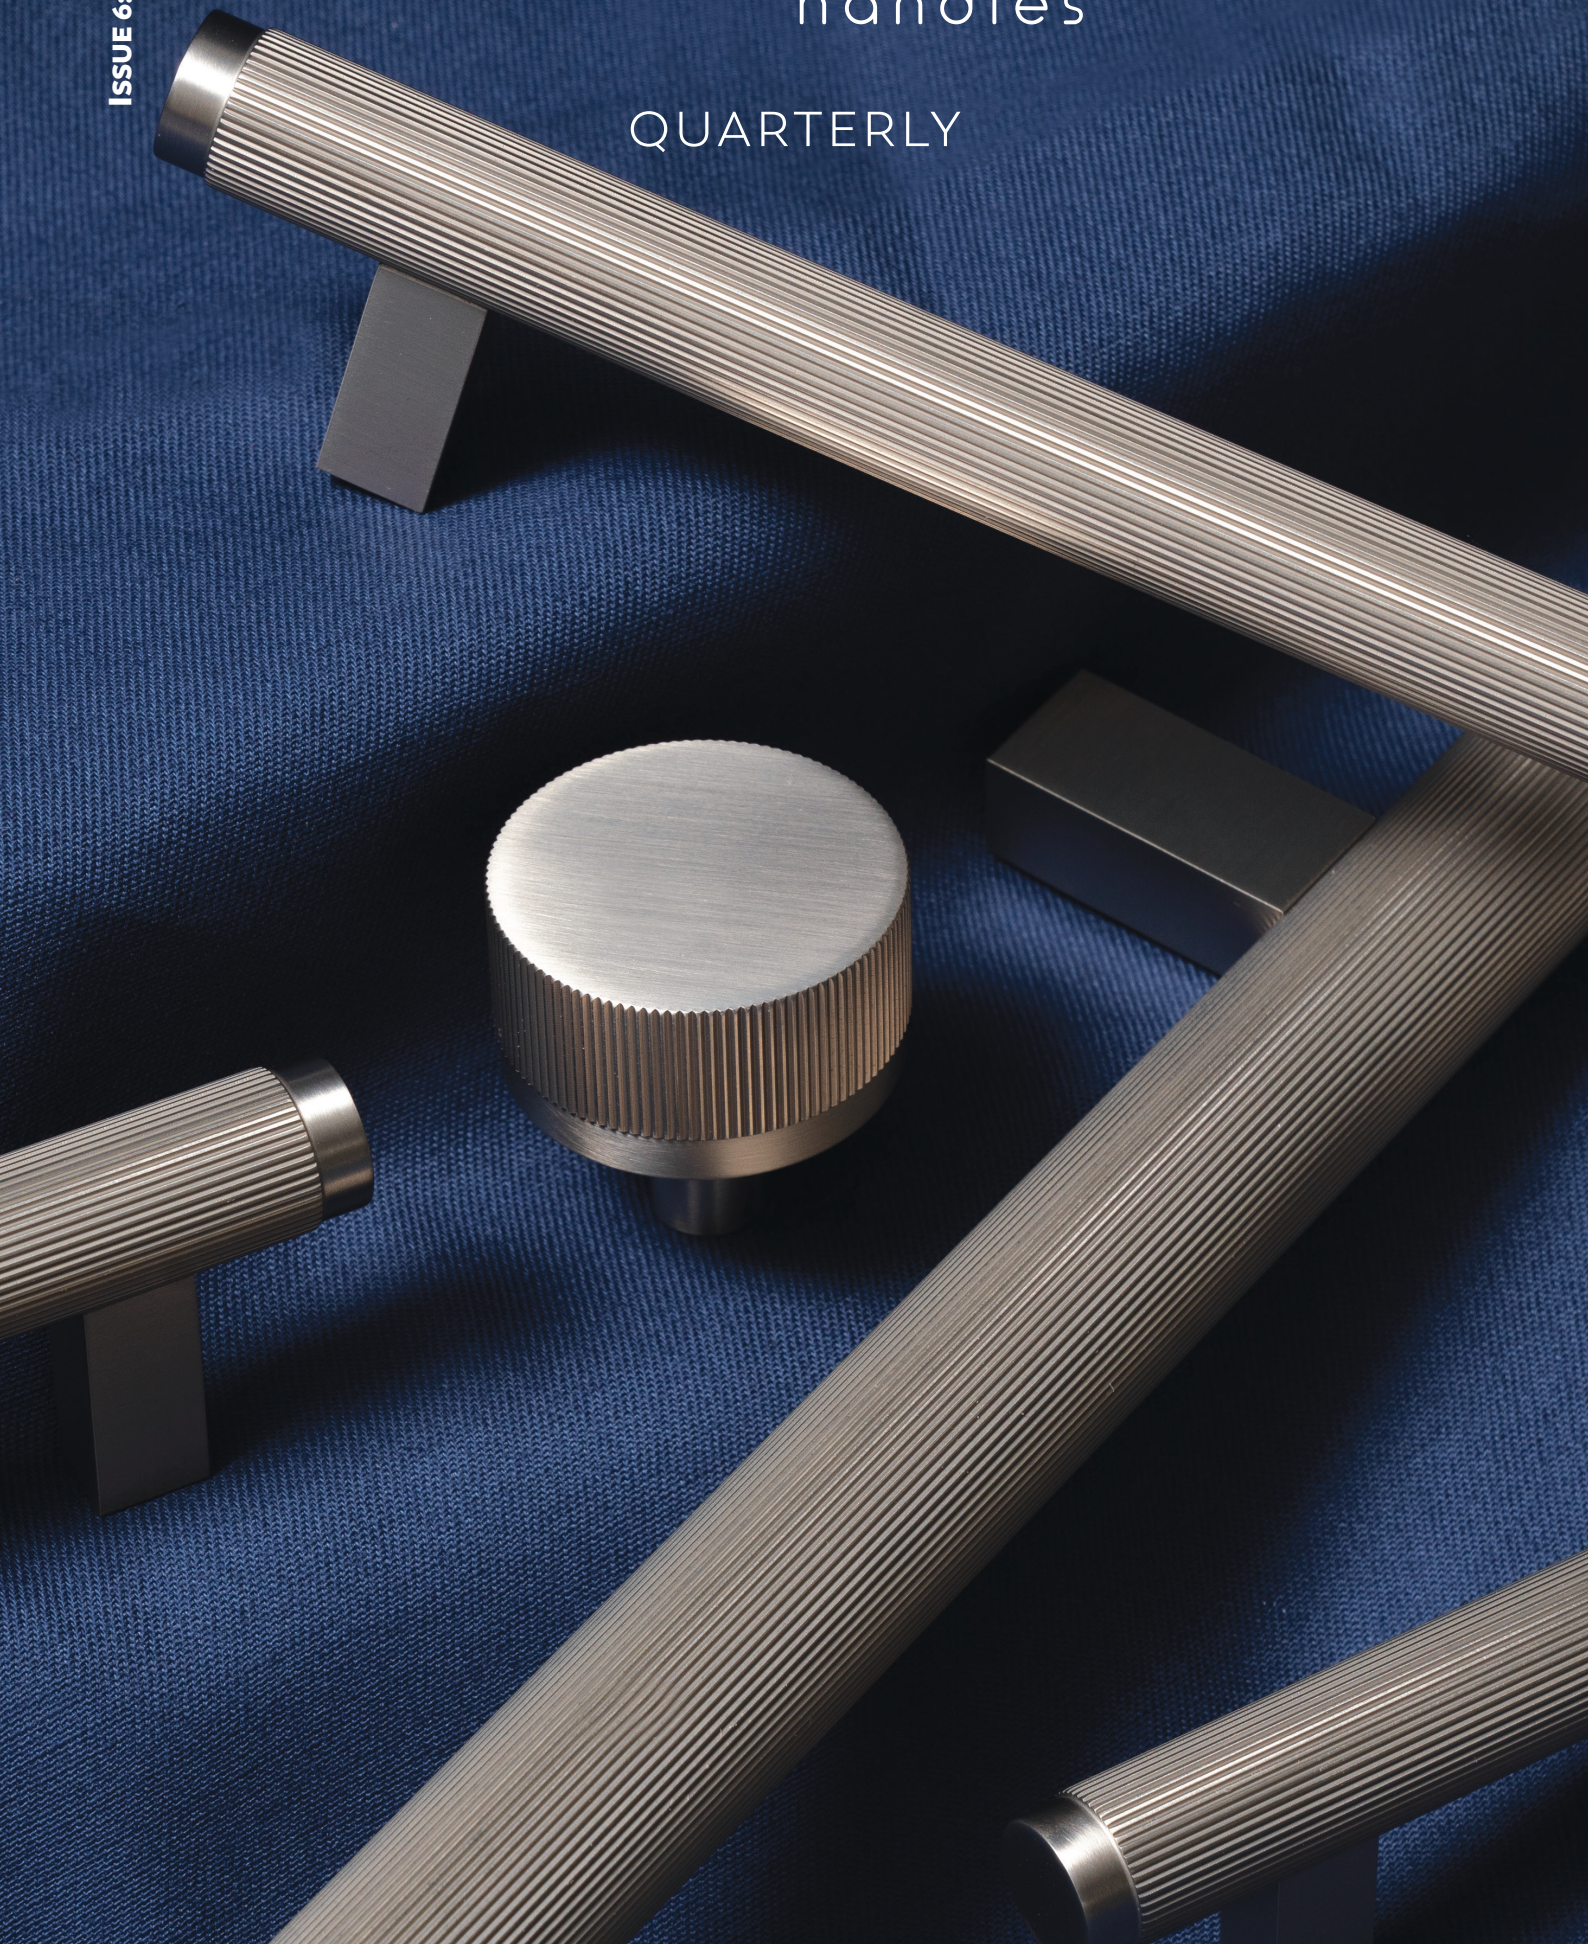

ISSUE 6: OCT - DEC 23

momo

handles

QUARTERLY