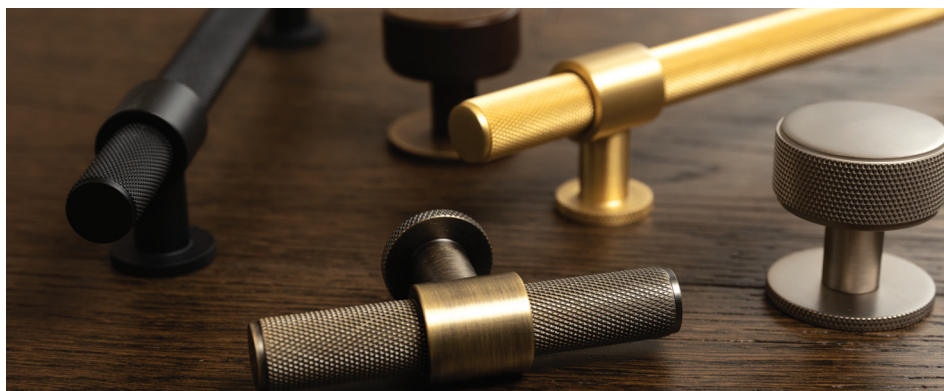

A classic and stylish range including bar handles and a complementary knob with optional backplates available throughout the collection. Featuring a 5mm stepped end, square posts on the bar pulls and the option of a knurled or plain texture, make Bellevue a timeless design for all interior settings. The inclusion of a stunning appliance pull completes the set.

Brighton

A re-imagined take on a classic, this range includes bar handles and a complementary T-knob in an impressive knurled texture. Featuring a 5mm stepped end, and a solid base continuing the width of the handle, Brighton sets a commanding design for premium joinery.

Aspen

A truly classic design with an easy nature, it features a subtle stepped edge framing a distinct flat face that captures the light perfectly. Aspen has a gentle presence making it widely adaptable and has a contoured underside for a comfortable hold.

Manhattan & Sussex

An eye-catching piece enveloped in a luxurious, lined texture and featuring a 5mm stepped end. The handle section is hidden which preserves the elegant aesthetic of its striking cylindrical design. Can be accompanied with Sussex, a striking contemporary knob with a bold presence and lined texture, to allow for a diverse range of applications.