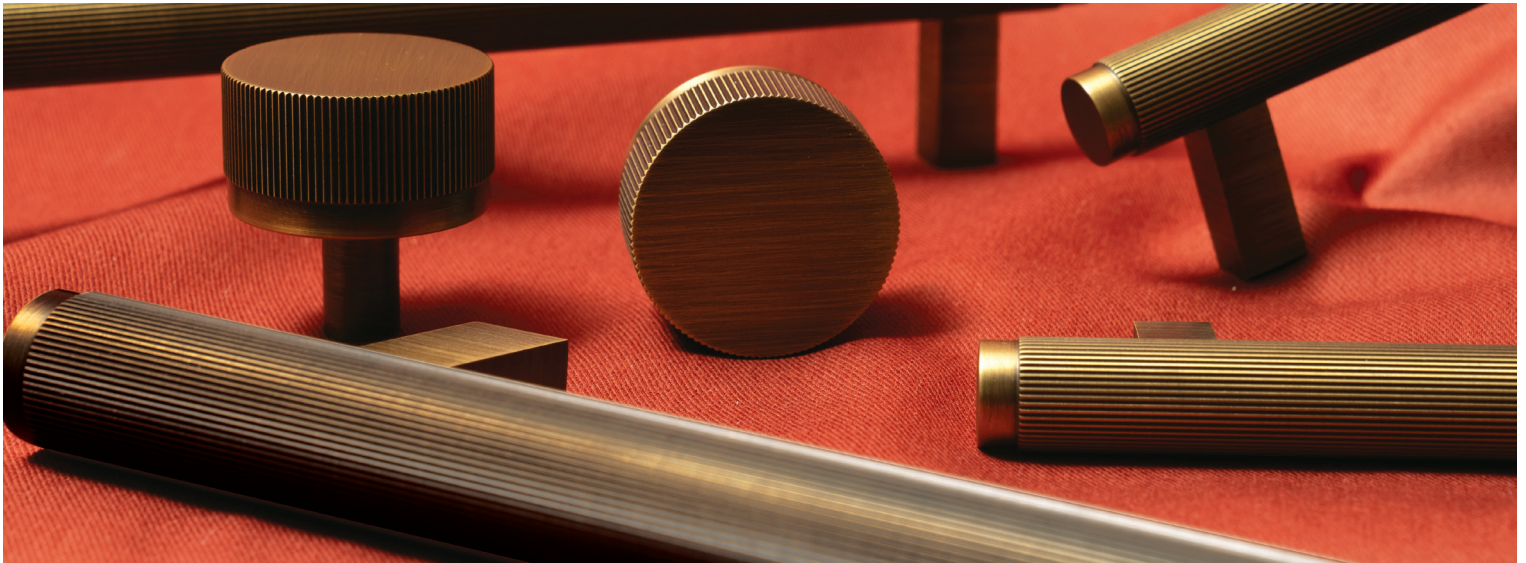

A classic and stylish range including bar handles and a complementary knob with optional backplates available throughout the collection. Featuring a 5mm stepped end, square posts on the bar pulls and the option of a knurled or plain texture, make Bellevue a timeless design for all interior settings. The inclusion of a stunning appliance pull completes the set.

Brighton

A re-imagined take on a classic, this range includes bar handles and a complementary T-knob in an impressive knurled texture. Featuring a 5mm stepped end, and a solid base continuing the width of the handle, Brighton sets a commanding design for premium joinery.

Aspen

A truly classic design with an easy nature, it features a subtle stepped edge framing a distinct flat face that captures the light perfectly. Aspen has a gentle presence making it widely adaptable and has a contoured underside for a comfortable hold.

Manhattan & Sussex

An eye-catching piece enveloped in a luxurious, lined texture and featuring a 5mm stepped end. The handle section is hidden which preserves the elegant aesthetic of its striking cylindrical design. Can be accompanied with Sussex, a striking contemporary knob with a bold presence and lined texture, to allow for a diverse range of applications.