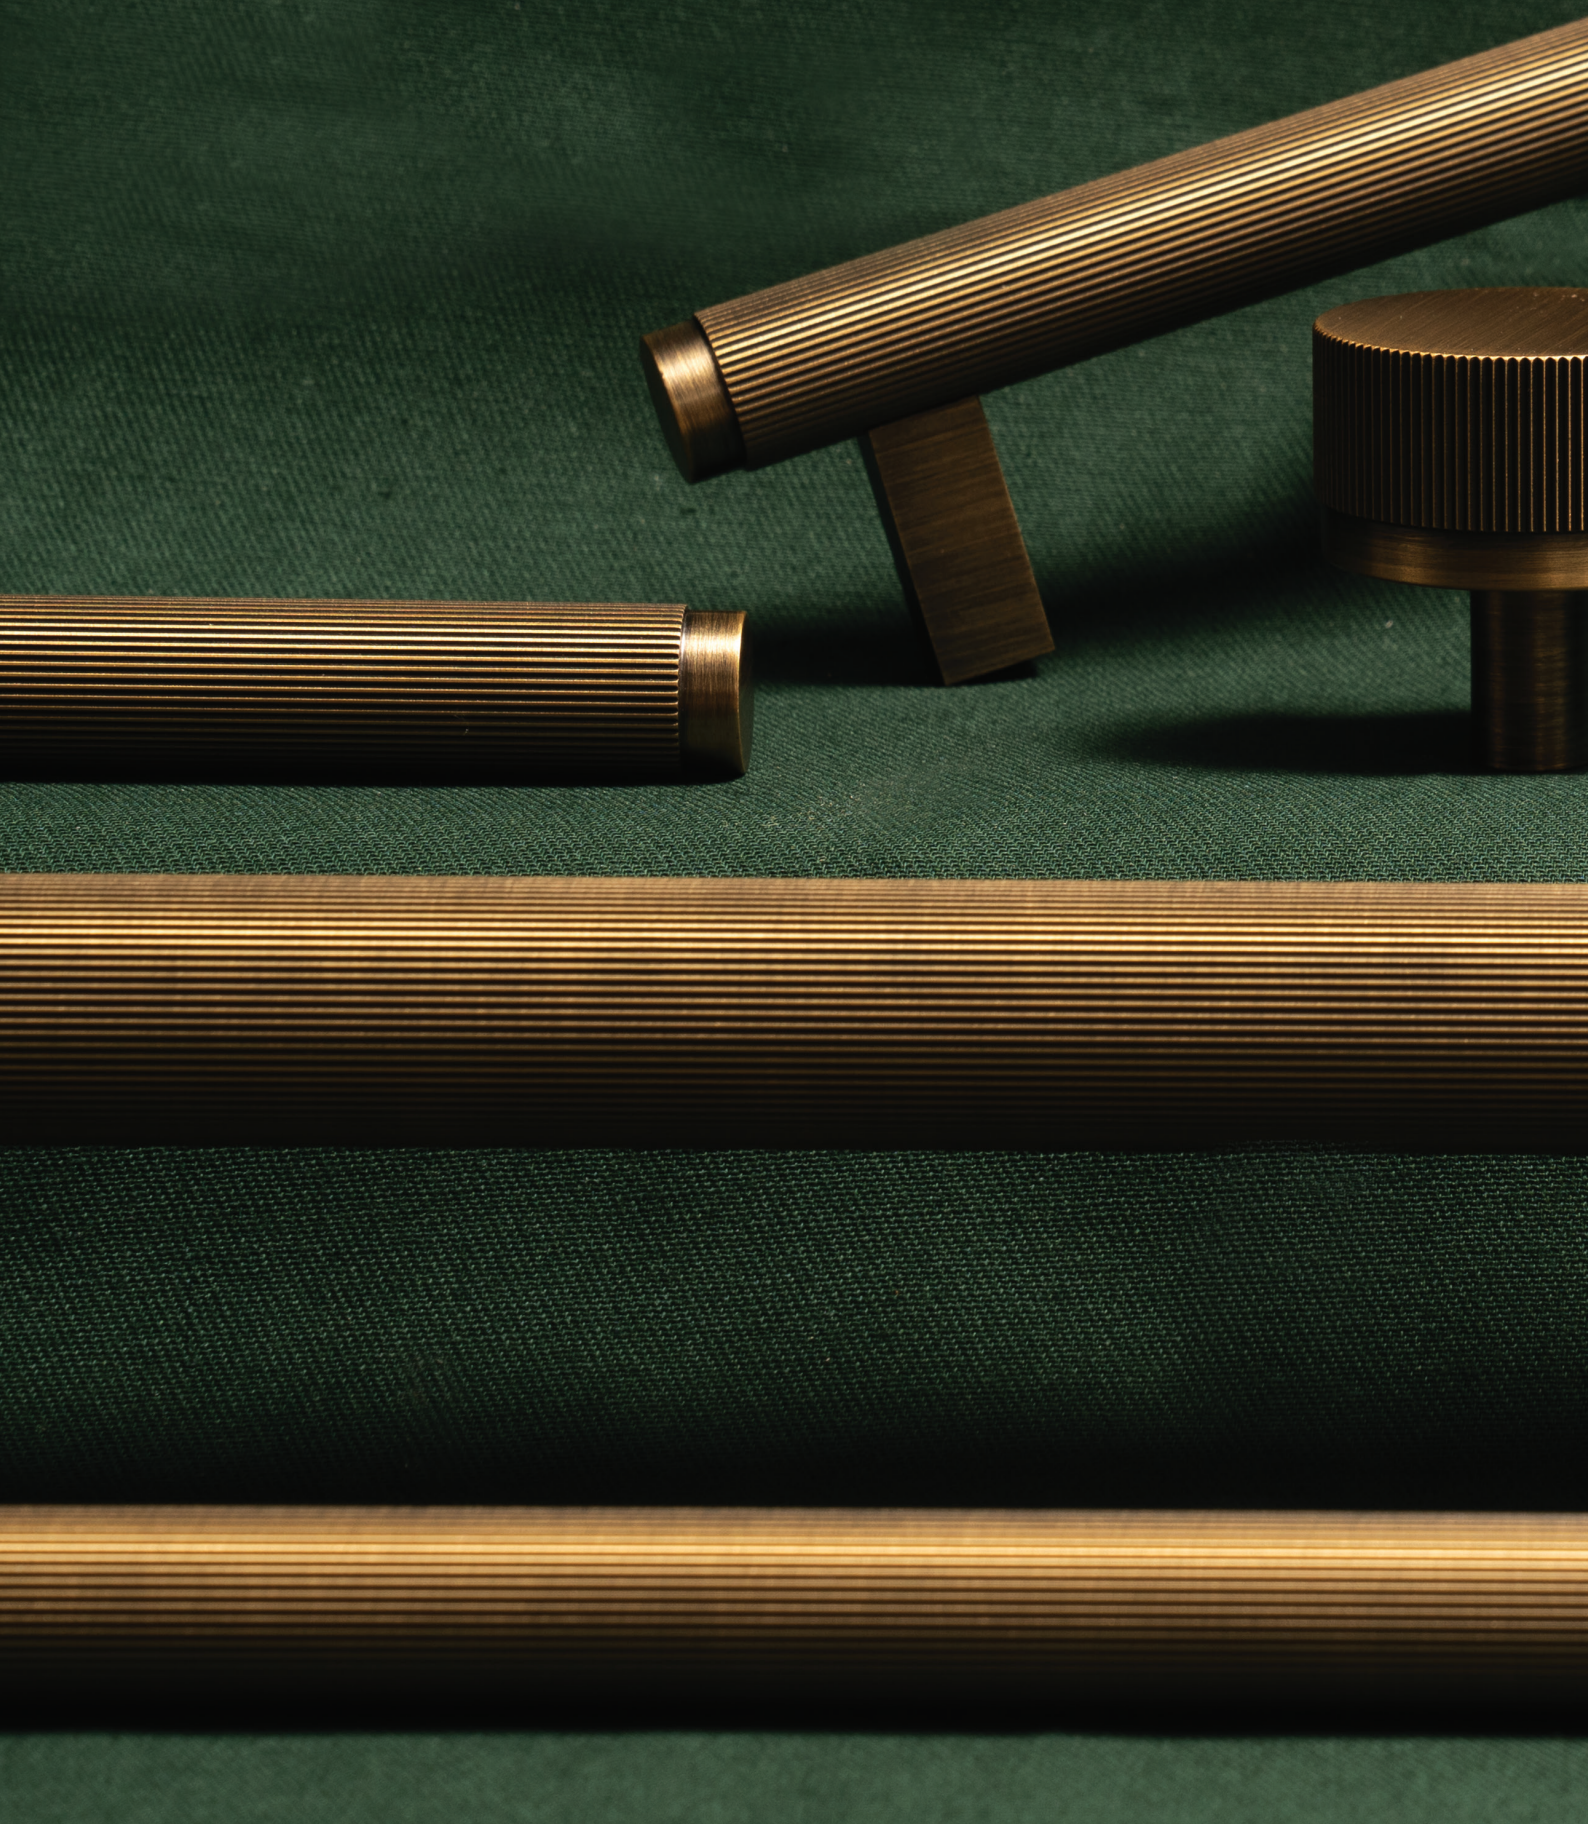

BELLEVUE

New elegant lined texture.