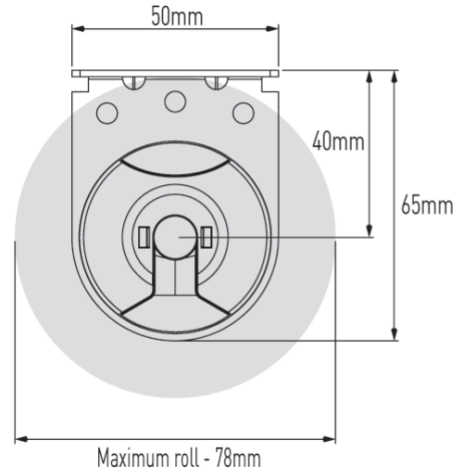

axis signature

CAPACITY

DIMENSIONS

SYSTEM OPTIONS

Mounting
Rail

Easy-Lift
Spring Booster

Combo
Bracket

COLOUR RANGE