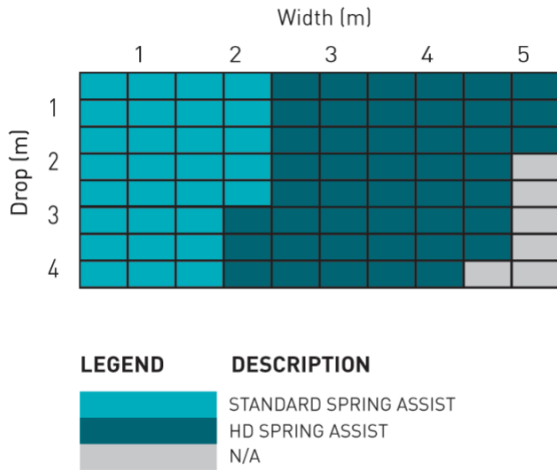

axis signature

CAPACITY

DIMENSIONS

SYSTEM OPTIONS

Mounting
Rail

Easy-Lift
Spring Booster

Combo
Bracket

COLOUR RANGE