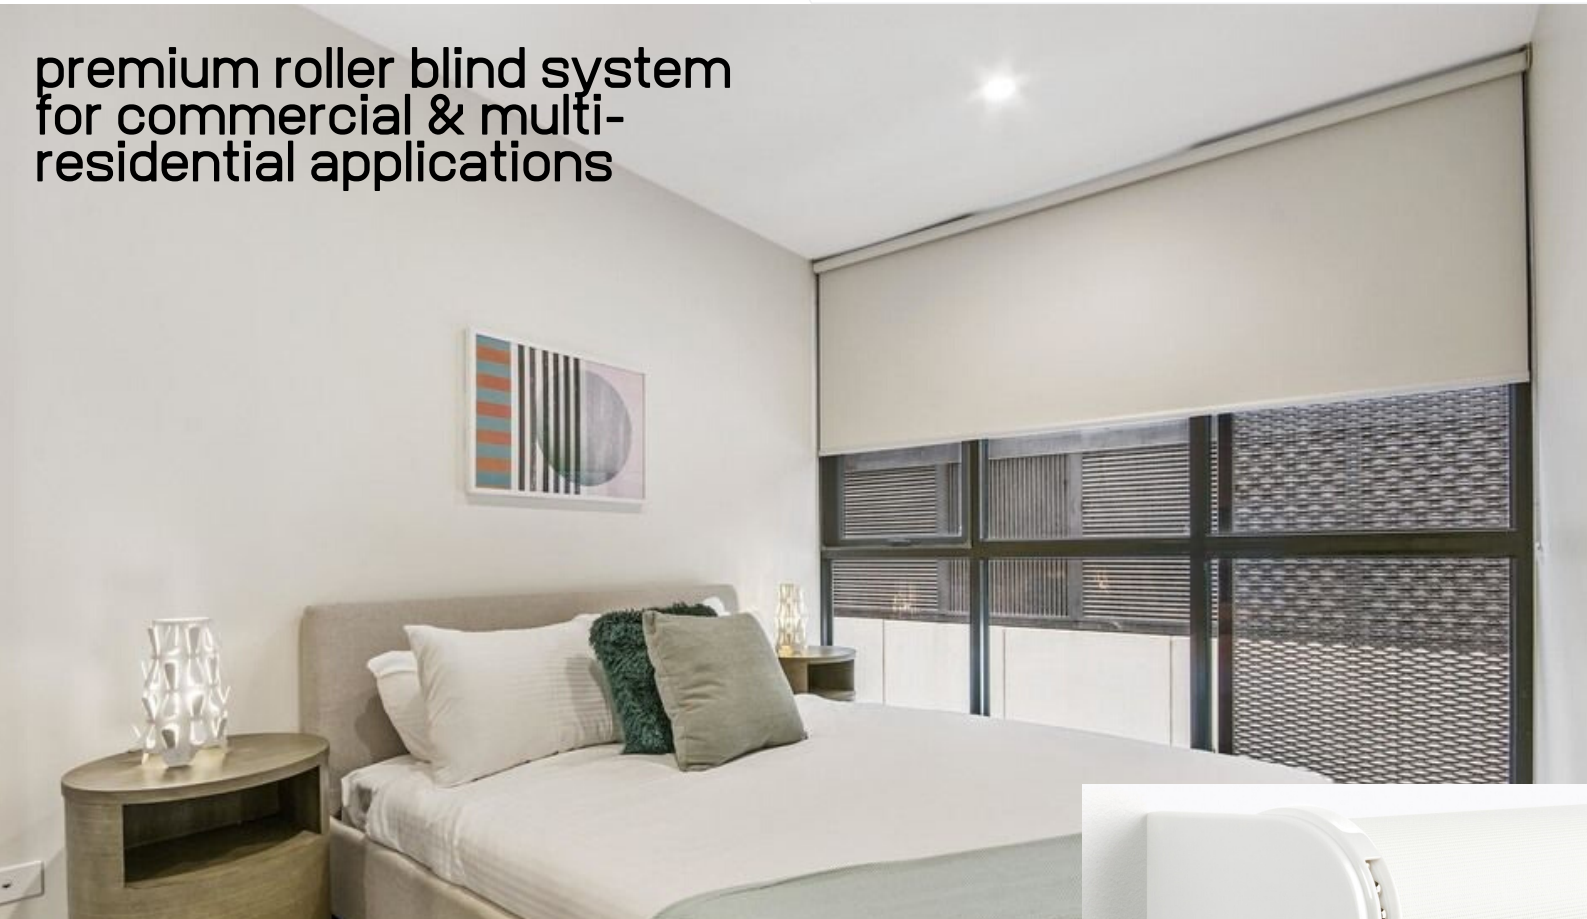

axis signature

premium roller blind system
for commercial & multi-
residential applications

- Axis Signature sets the benchmark for performance, function and aesthetics, with faster assembly time, easy installation and best in class operation.
- Up to 10mm Idler extension in 1mm increments allowing for precise adjustments at the point of installation.
- Patent protected technology.
- High polish finish.
- Reduced light gaps.
- New two piece snap-lock winder assembly for easy chain insertion.
- Advanced snap-lock booster fitment.

axis signature

CAPACITY

DIMENSIONS

SYSTEM OPTIONS

Mounting
Rail

Easy-Lift
Spring Booster

Combo
Bracket

COLOUR RANGE

White

Sandstone

Barley

Silver
Grey

Black

UPGRADES

FRS 100 Valance
or Pelmet 95

Easy-Link S45