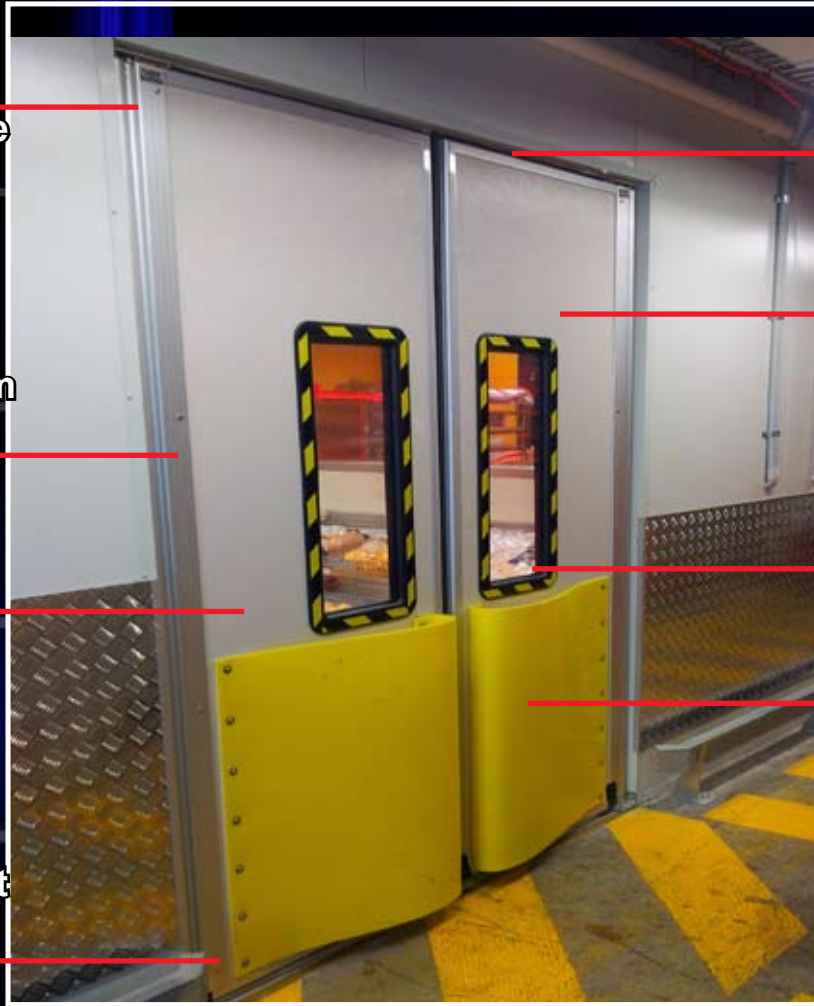

# MORE INFORMATION TO EVALUATE YOUR SELECTION . . . .

Concealed torque spring with variable control of tension and 180° swing

Anodised aluminium door stile

High density PU foam core

Adjustable jack pivot to floor