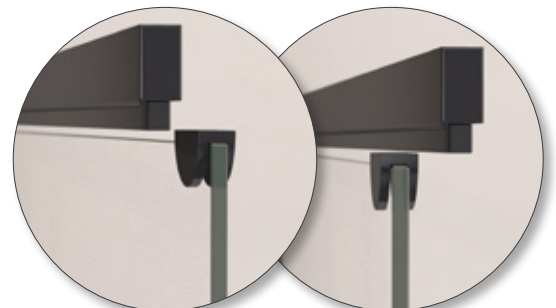

Door stop swings both ways