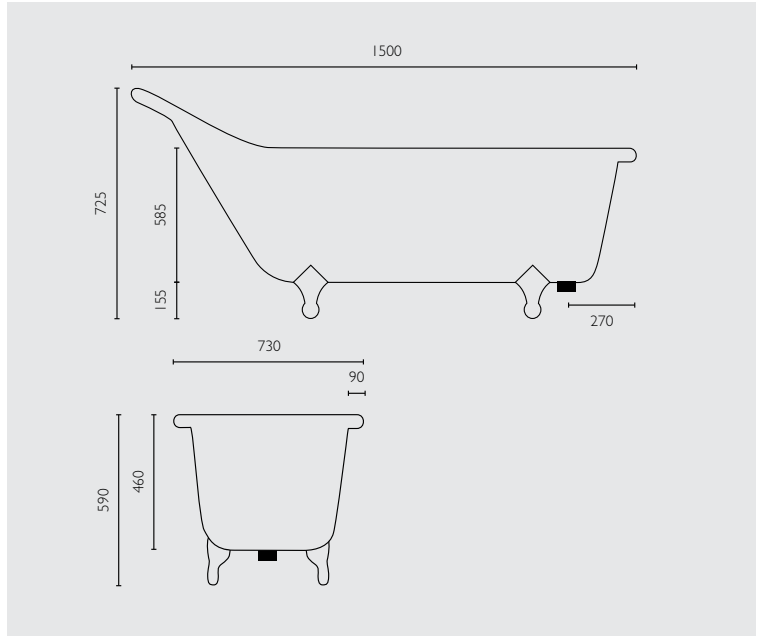

traditional

high back bath - 1500

FEATURES & BENEFITS

- > Classic design
- > Brass or chrome feet available
- > Choice of colour combinations
- > Taps to be wall mounted

SIZES

- > 1500mm x 730mm x 725mm
- > Rim 90mm

COLOURS

- > Internal - White or Ivory
- > External - White, Ivory, Burgundy and Black

WASTE

- > 40mm PVC (not included)

WEIGHT

- > 1500 - 42kg

VOLUME

- > 1500 - 180 litres