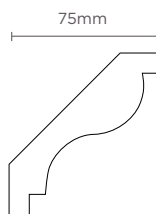

CAIRO

Cairo 50mm

Cairo 75mm

Cairo 100mm

Create the sensation of height and space in any room with Cairo's clean crisp angles and defined stepped design. Cairo's aesthetically striking profile can be used across a diverse range of décors, especially lending itself toward modern interiors. Cairo is available in 2, 3 and 4 step profiles.

LINEAR

Linear 75mm

Linear is at the forefront of contemporary design. Characterised by its minimal architectural lines, the stylish 75mm square edge profile is a perfect complement for modern residential interiors.

MANLY

Manly 75mm

A stylish fresh appearance, Manly offers a decorative touch with an understated smooth contour – combining to make a clean, flawless statement. Well suited for most ceiling heights as well as a majority of interiors.

SYDNEY

Sydney 90mm

With its combination of smooth curves and straight lines, Sydney is a stunning 90mm decorative cornice that adds style and elegance to any room. Sydney exemplifies a classic timeless look suitable for a broad selection of interior types.