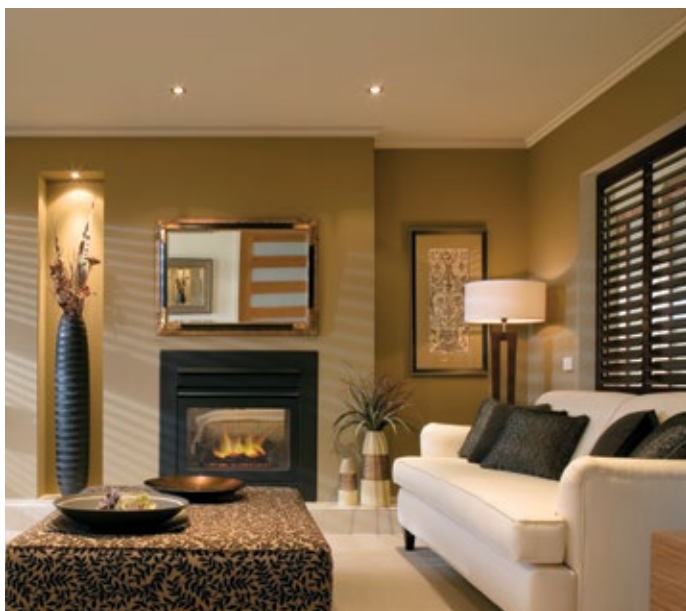

CAIRO

Cairo 50mm

Cairo 75mm

Cairo 100mm

Create the sensation of height and space in any room with Cairo's clean crisp angles and defined stepped design. Cairo's aesthetically striking profile can be used across a diverse range of décors, especially lending itself toward modern interiors. Cairo is available in 2, 3 and 4 step profiles.

LINEAR

Linear 75mm

Linear is at the forefront of contemporary design. Characterised by its minimal architectural lines, the stylish 75mm square edge profile is a perfect complement for modern residential interiors.

SYDNEY

Sydney 90mm

With its combination of smooth curves and straight lines, Sydney is a stunning 90mm decorative cornice that adds style and elegance to any room. Sydney exemplifies a classic timeless look suitable for a broad selection of interior types.

SHEETROCK® COVE

Cove 55mm

Cove 75mm

Cove 90mm

Its classic clean lines and consistent profiles make SHEETROCK® Cove the perfect choice for a wide range of residential interiors. Conveniently available in a choice of 55mm, 75mm and 90mm profiles, it is designed to complement different ceiling heights and room proportions.