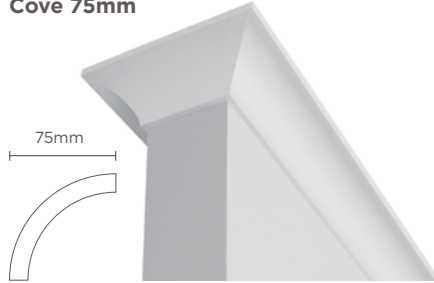

MANLY

Manly 75mm

A stylish fresh appearance, Manly offers a decorative touch with an understated smooth contour – combining to make a clean, flawless statement. Well suited for most ceiling heights as well as a majority of interiors.

SYDNEY

Sydney 90mm

With its combination of smooth curves and straight lines, Sydney is a stunning 90mm decorative cornice that adds style and elegance to any room. Sydney exemplifies a classic timeless look suitable for a broad selection of interior types.

NEW YORK

New York 90mm

The clean, straight lines and sleek curves of New York combine understated elegance with a modern edge. This stylish 90mm profile adds an element of refinement, sophistication and space to a room, minus the exclusive price tag.

SHEETROCK® COVE

Cove 55mm

Cove 75mm

Cove 90mm

Its classic clean lines and consistent profiles make SHEETROCK® Cove the perfect choice for a wide range of residential interiors. Conveniently available in a choice of 55mm, 75mm and 90mm profiles, it is designed to complement different ceiling heights and room proportions.