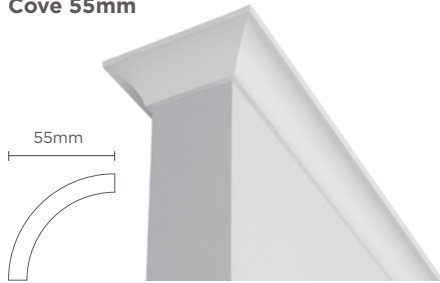

MANLY

Manly 75mm

A stylish fresh appearance, Manly offers a decorative touch with an understated smooth contour – combining to make a clean, flawless statement. Well suited for most ceiling heights as well as a majority of interiors.

SYDNEY

Sydney 90mm

With its combination of smooth curves and straight lines, Sydney is a stunning 90mm decorative cornice that adds style and elegance to any room. Sydney exemplifies a classic timeless look suitable for a broad selection of interior types.

NEW YORK

New York 90mm

The clean, straight lines and sleek curves of New York combine understated elegance with a modern edge. This stylish 90mm profile adds an element of refinement, sophistication and space to a room, minus the exclusive price tag.

SHEETROCK® COVE

Cove 55mm

Cove 75mm

Cove 90mm

Its classic clean lines and consistent profiles make SHEETROCK® Cove the perfect choice for a wide range of residential interiors. Conveniently available in a choice of 55mm, 75mm and 90mm profiles, it is designed to complement different ceiling heights and room proportions.