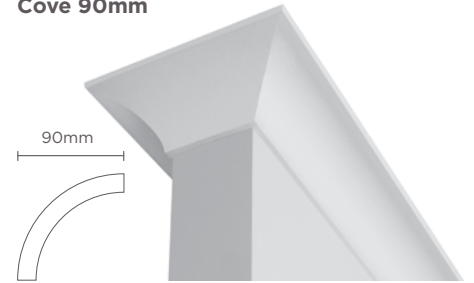

MANLY

Manly 75mm

A stylish fresh appearance, Manly offers a decorative touch with an understated smooth contour – combining to make a clean, flawless statement. Well suited for most ceiling heights as well as a majority of interiors.

SYDNEY

Sydney 90mm

With its combination of smooth curves and straight lines, Sydney is a stunning 90mm decorative cornice that adds style and elegance to any room. Sydney exemplifies a classic timeless look suitable for a broad selection of interior types.

NEW YORK

New York 90mm

The clean, straight lines and sleek curves of New York combine understated elegance with a modern edge. This stylish 90mm profile adds an element of refinement, sophistication and space to a room, minus the exclusive price tag.

SHEETROCK® COVE

Cove 55mm

Cove 75mm

Cove 90mm

Its classic clean lines and consistent profiles make SHEETROCK® Cove the perfect choice for a wide range of residential interiors. Conveniently available in a choice of 55mm, 75mm and 90mm profiles, it is designed to complement different ceiling heights and room proportions.