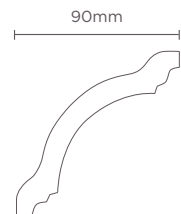

SYDNEY

Sydney 90mm

With its combination of smooth curves and straight lines, Sydney is a stunning 90mm decorative cornice that adds style and elegance to any room. Sydney exemplifies a classic timeless look suitable for a broad selection of interior types.

NEW YORK

New York 90mm

The clean, straight lines and sleek curves of New York combine understated elegance with a modern edge. This stylish 90mm profile adds an element of refinement, sophistication and space to a room, minus the exclusive price tag.

SHEETROCK® COVE

Cove 55mm

Cove 75mm

Cove 90mm

Its classic clean lines and consistent profiles make SHEETROCK® Cove the perfect choice for a wide range of residential interiors. Conveniently available in a choice of 55mm, 75mm and 90mm profiles, it is designed to complement different ceiling heights and room proportions.