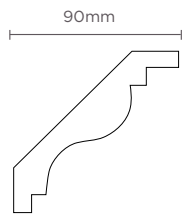

LINEAR

Linear 75mm

Linear is at the forefront of contemporary design. Characterised by its minimal architectural lines, the stylish 75mm square edge profile is a perfect complement for modern residential interiors.

MANLY

Manly 75mm

A stylish fresh appearance, Manly offers a decorative touch with an understated smooth contour – combining to make a clean, flawless statement. Well suited for most ceiling heights as well as a majority of interiors.

SYDNEY

Sydney 90mm

With its combination of smooth curves and straight lines, Sydney is a stunning 90mm decorative cornice that adds style and elegance to any room. Sydney exemplifies a classic timeless look suitable for a broad selection of interior types.

NEW YORK

New York 90mm

The clean, straight lines and sleek curves of New York combine understated elegance with a modern edge. This stylish 90mm profile adds an element of refinement, sophistication and space to a room, minus the exclusive price tag.