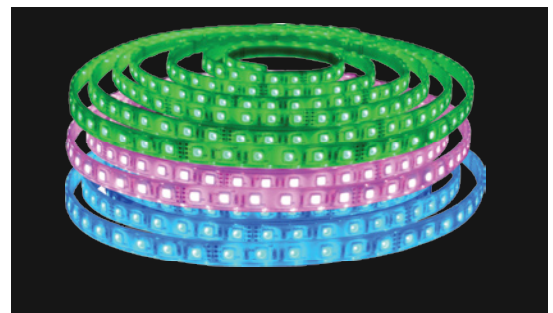

LED FLEXIBLE STRIP LIGHT

LED flexible strips together with their slim design and high brightness are ideal for interior or exterior all weather applications and are also submersible. The small size and flexibility make them ideal for a wide range of applications. Such as cove lighting, back lighting, illumination lighting, guidance lighting, channel letter lighting and other narrow area lighting, pond lighting, pool lighting, pergolas and walkways, etc.

Product Code	Voltage (V)	Wattage (W)	IP Rating	Luminous Flux (Lm)	Beam Angle	Strip Dimensions	Colour temp	Dimmable
WPSMD6-1100	12/24V DC	10.8W/M	IP68	1100	120	11 x 4mm	6000K	Yes
WPSMD32-1100	12/24V DC	10.8W/M	IP68	1000	120	11 x 4mm	3200K	Yes
WPSMD5050R	12V DC	14W/M	IP68	-	120	14 x 4mm	RED	Yes
WPSMD5050G	12V DC	14W/M	IP68	-	120	14 x 4mm	GREEN	Yes
WPSMD5050B	12V DC	14W/M	IP68	-	120	14 x 4 mm	BLUE	Yes
WPSMD5050RGB	12/24V DC	14W/M	IP68	-	120	14 x 4 mm	RGB	Yes

Waterproof power connectors supplied with all strip lights

Power supply to suit strip light also available