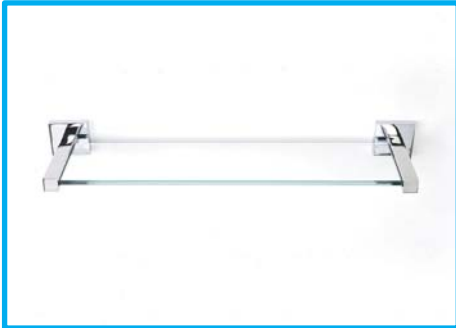

BUZZ Range

Barben bathware collection

Single Towel Rail
B-0016 (635mm)
B-0019 (935mm)

Double Towel Rail
B-5016 (635mm)
B-5019 (935mm)

Soap Dish
B-107M

Shower Shelf
B-999M

Towel Ring
B-103

Toilet Roll Holder
B-1309

Soap Dish
B-107G1

Shower Shelf
B-999G1

Soap Dish
B-107G2

Shower Shelf
B-999G2

Robe Hook
B-105