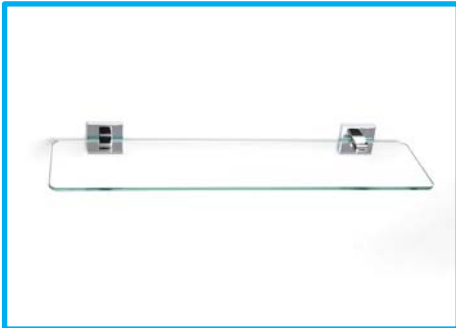

BUZZ Range

Barben bathware collection

Single Towel Rail
B-0016 (635mm)
B-0019 (935mm)

Double Towel Rail
B-5016 (635mm)
B-5019 (935mm)

Soap Dish
B-107M

Shower Shelf
B-999M

Towel Ring
B-103

Toilet Roll Holder
B-1309

Soap Dish
B-107G1

Shower Shelf
B-999G1

Soap Dish
B-107G2

Shower Shelf
B-999G2

Robe Hook
B-105