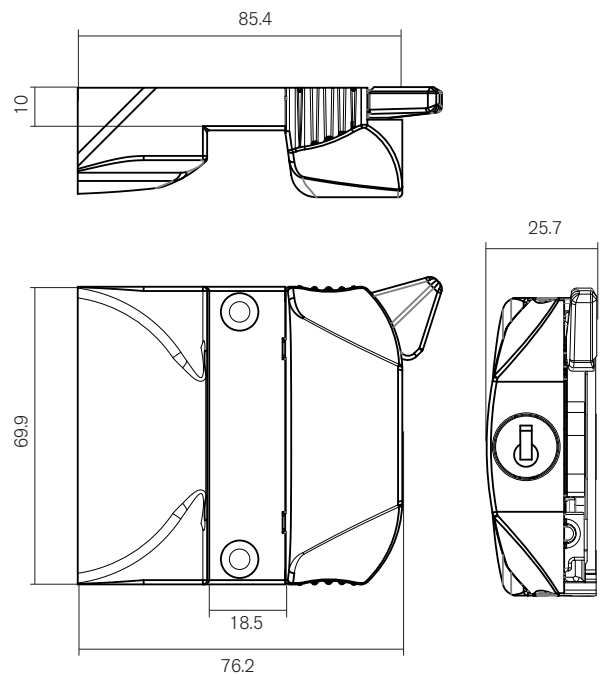

DT11 Window Lock

The DT11 is a non-handed key lockable sash lock suitable for use on both casement and awning timber windows.

Features

Key locking and removable cylinder housing allows the insect screen to be removed for cleaning purposes without the use of tools.

Benefits

- In addition to key locking, this product can be used individually or in multiples to improve window performance.
- Key number 92611 compliments other Sterling Series Window Locks. Includes DT1 Double Hung Lock, DT2 sash lifts, DT3 keyed casement lock & DT4 Sliding Window Lock.
- Compliments casement and awning windows operated by arm winder or chain driven products (e.g. DS177 Chainwinder).
- Dimensions complimentary to existing latches.
- Tested to provide secure fixing in excess of 1000 newtons of negative pressure.

Additional Information

- Includes 4 x Stainless steel screws and left and right handed stainless steel keepers.
- Silver Pearl is standard. Other Doric standard powdercoat finishes available.

Installation

- Can be retro fitted to existing timber windows.

Technical Specifications

Colours:	Silver Pearl and all Doric standard powdercoat colours.
Part No.:	9045538IP (Silver Pearl) DT11PC (Powder coat)
Keying:	5 disc cyl. key no. 92611

**QR CODE
SCAN HERE
VIEW STERLING
SERIES TIMBER
WINDOW LOCKS
BROCHURE**