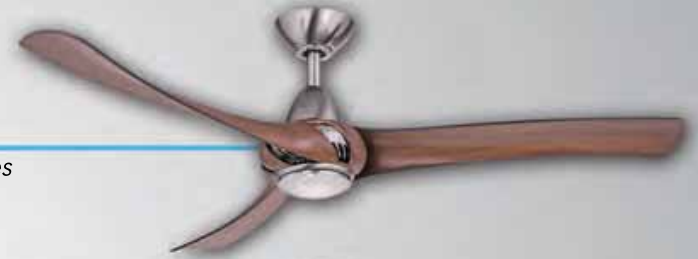

AEROFORCE™

COLOURS AVAILABLE

SHADOW CHROME
with Koa Finished Polymer Blades

SHADOW CHROME
with Silver Polymer Blades

SHADOW CHROME
with White Polymer Blades

ACCESSORY LIGHT KIT *(sold separately)*
17W LED 3000K Warm White non-dimmable

PRODUCT FEATURES

- 3 speed wall control supplied
- Polymer blades
- Die cast aluminium body
- 16W to 73W
- 15,830 m³/hr
- Light adaptable (sold separately)
- 1320mm (52") diameter