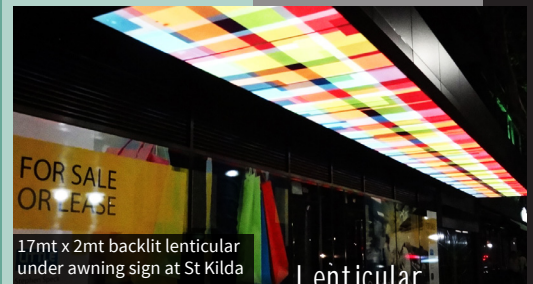

Bus Shelter

Lenticular