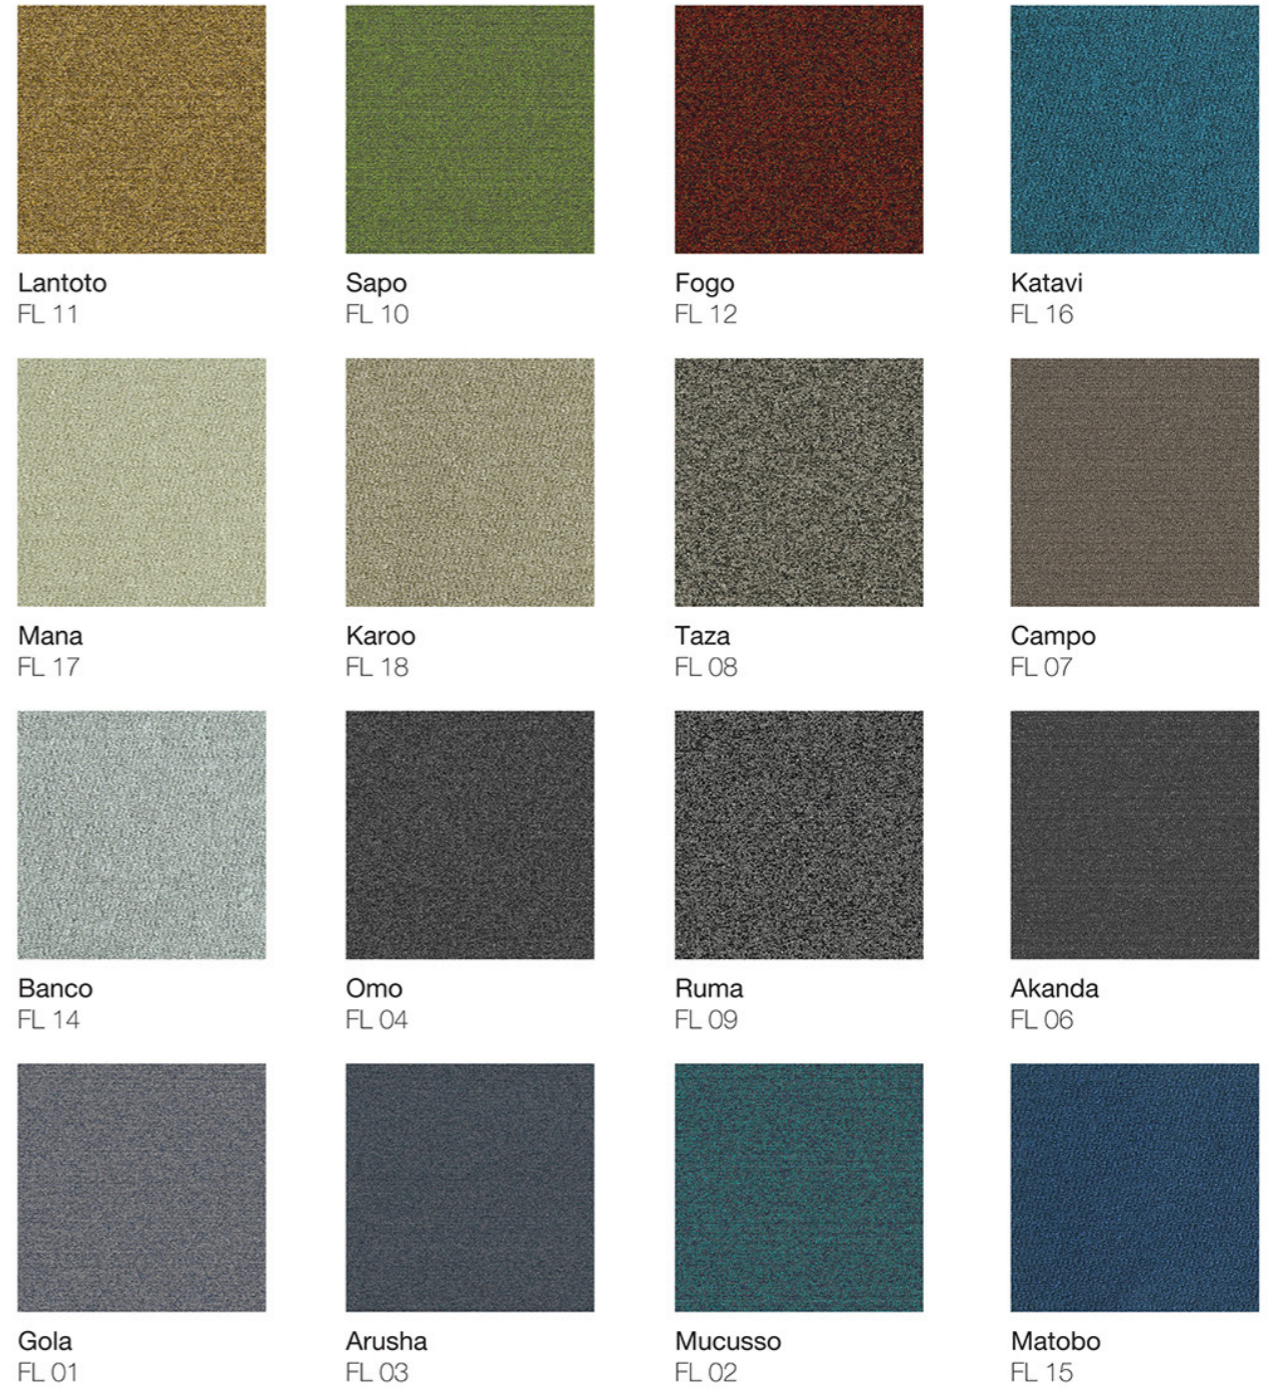

Flatlands

Tile Size 50 x 50 cm., 25 x 100 cm.

Flatlands

CARPET TILE SPECIFICATIONS

CONSTRUCTION	Multi Level Texture Tufted	BACKING STRUCTURE	EcoSquare®, Reinforced Recycled Backing
PILE FIBER	100% Solution Dyed Nylon	PILE TREATMENT	Stain and Soil Protection
TUFTING GAUGE	1/10 inch	TILE SIZE	50 x 50 cm., 25 x 100 cm.
PILE HEIGHT	3.0 - 4.0 mm.	BACKING OPTIONS AND SIZE	Contact your sales representative for information
TOTAL CARPET WEIGHT	3,995 gm/sq.m.